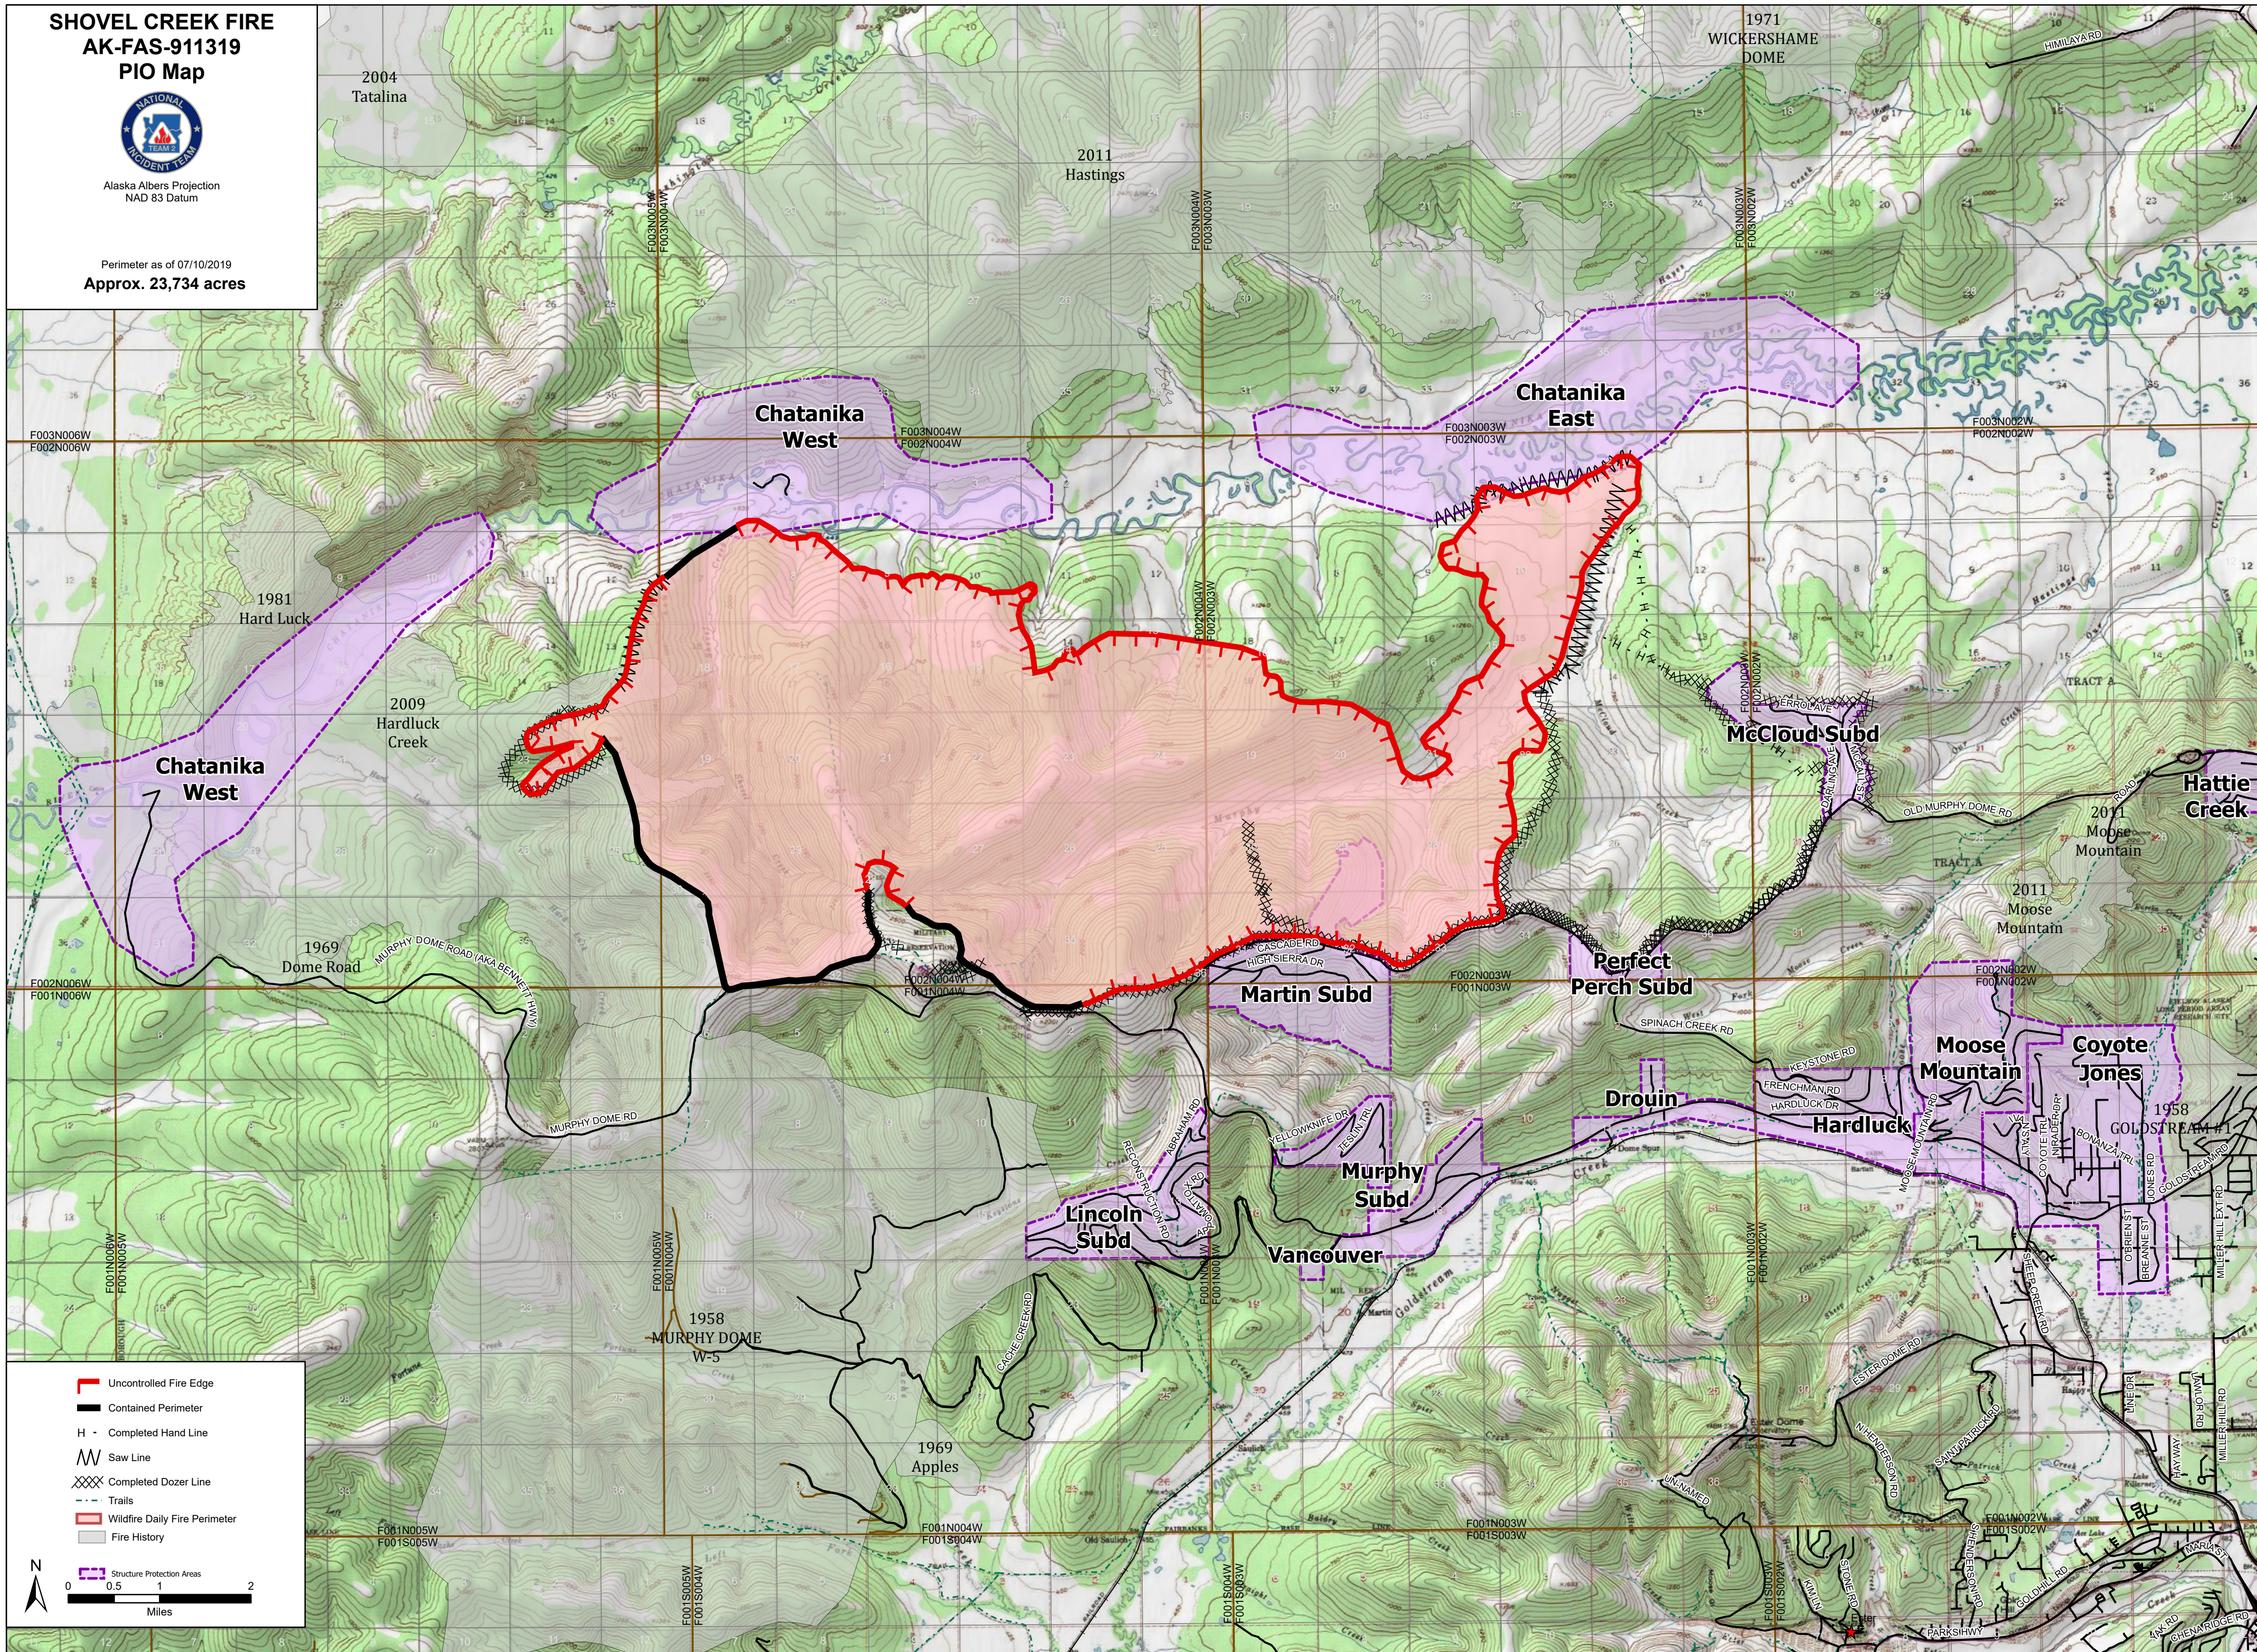

**SHOVEL CREEK FIRE
AK-FAS-911319
PIO Map**

Alaska Albers Projection
NAD 83 Datum

Perimeter as of 07/10/2019
Approx. 23,734 acres

	Uncontrolled Fire Edge
	Contained Perimeter
	Completed Hand Line
	Saw Line
	Completed Dozer Line
	Trails
	Wildfire Daily Fire Perimeter
	Fire History
	Structure Protection Areas

0 0.5 1 2
Miles