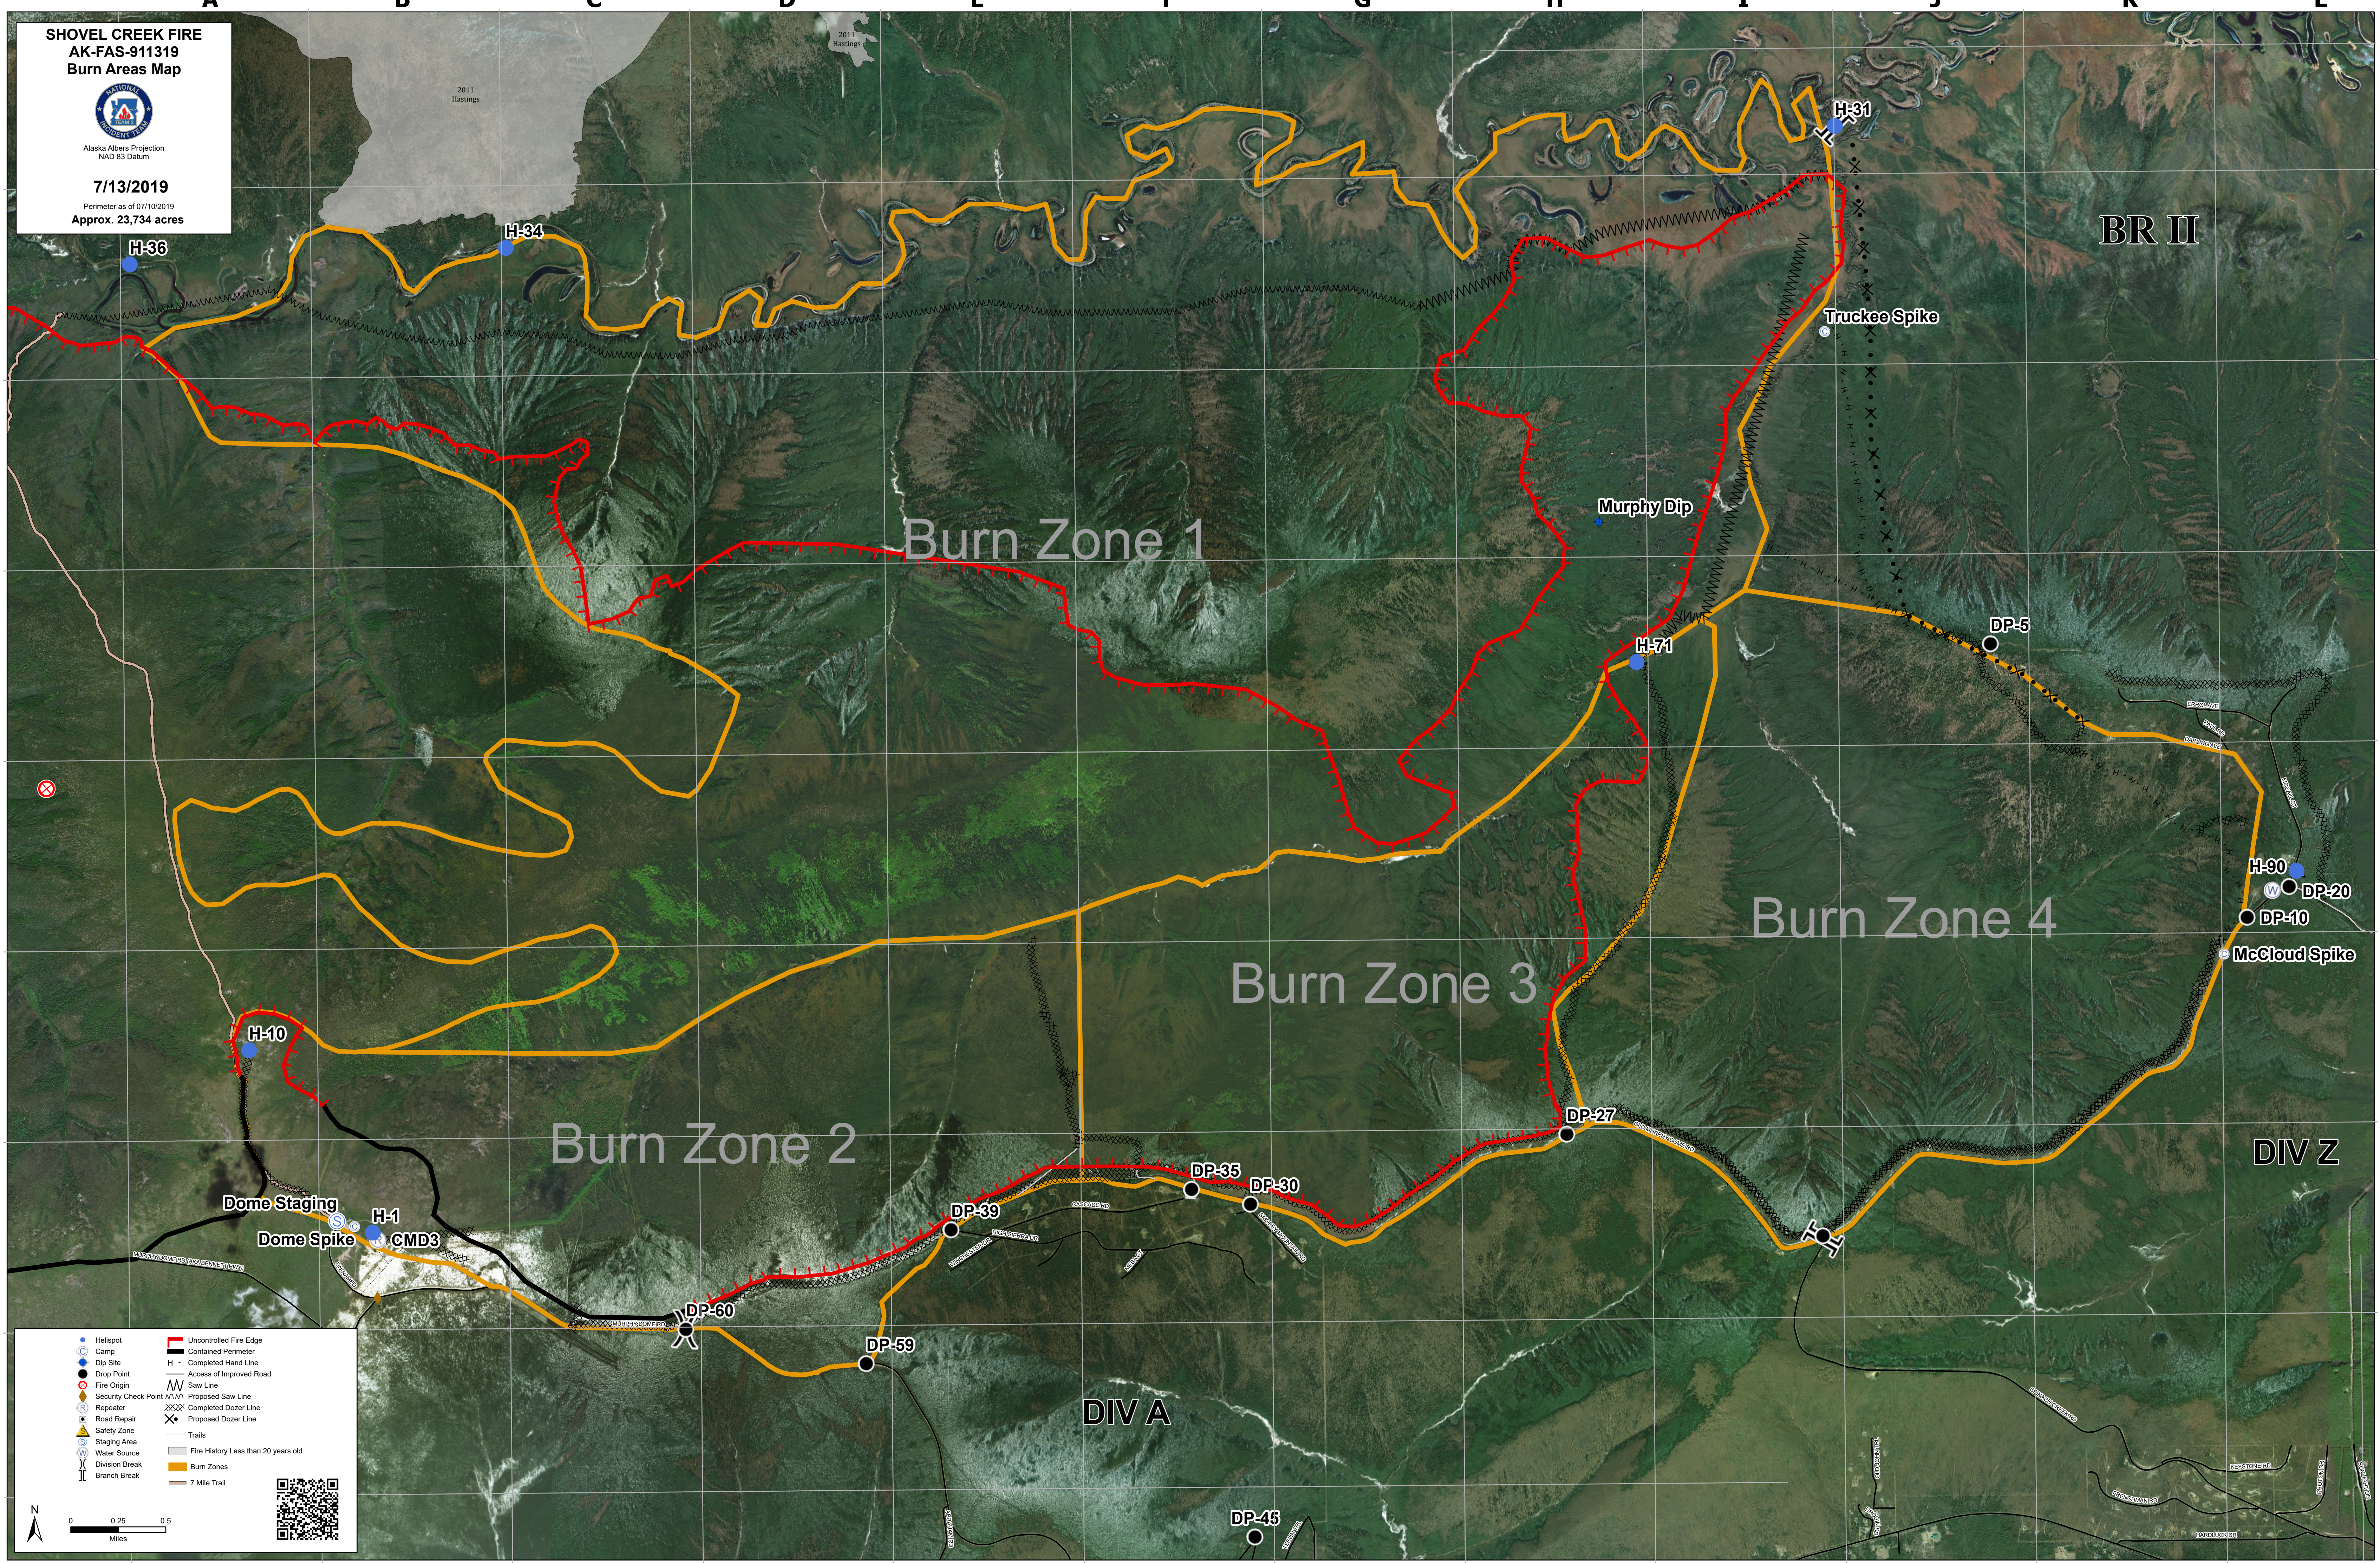

**SHOVEL CREEK FIRE  
AK-FAS-911319  
Burn Areas Map**

Alaska Albers Projection  
NAD 83 Datum

7/13/2019

Perimeter as of 07/10/2019

Approx. 23,734 acres

	Helipot		Uncontrolled Fire Edge
	Camp		Contained Perimeter
	Dip Site		Completed Hand Line
	Drop Point		Access of Improved Road
	Fire Origin		Saw Line
	Security Check Point		Proposed Saw Line
	Repeater		Completed Dozer Line
	Road Repair		Proposed Dozer Line
	Safety Zone		Trails
	Staging Area		Fire History Less than 20 years old
	Water Source		Burn Zones
	Division Break		7 Mile Trail
	Branch Break		