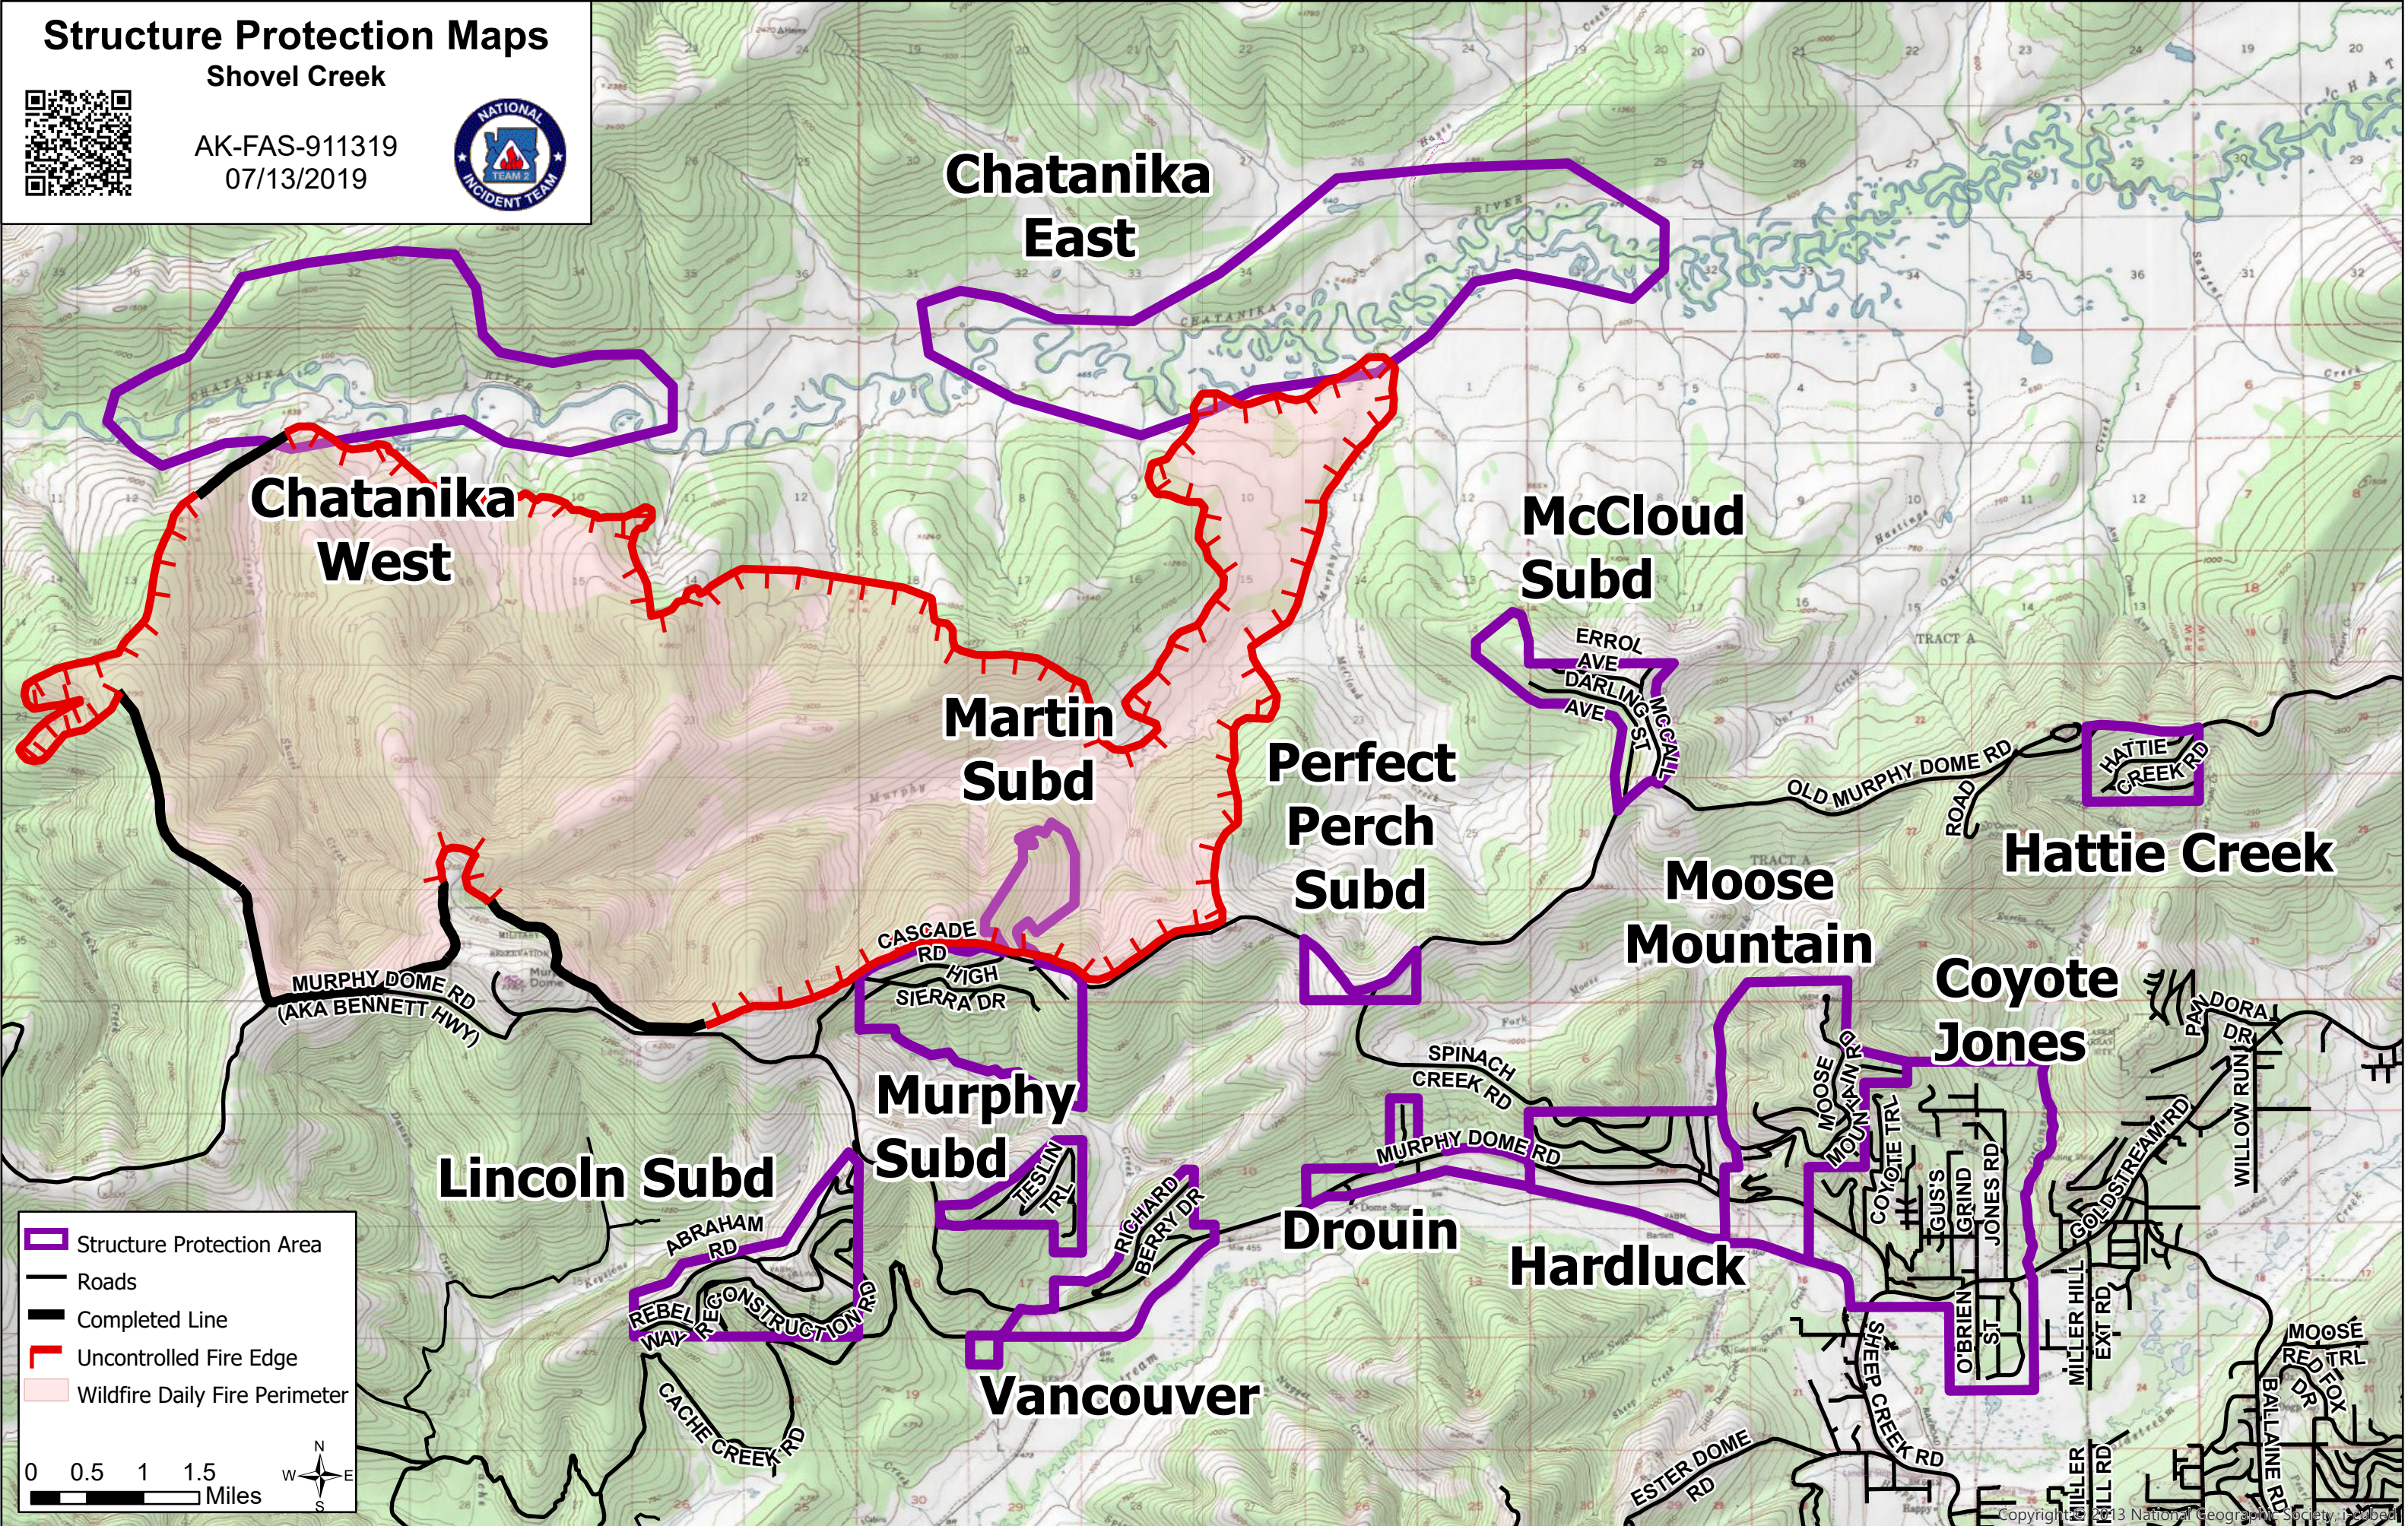

# Structure Protection Maps

Shovel Creek

AK-FAS-911319  
07/13/2019

- Structure Protection Area
- Roads
- Completed Line
- Uncontrolled Fire Edge
- Wildfire Daily Fire Perimeter