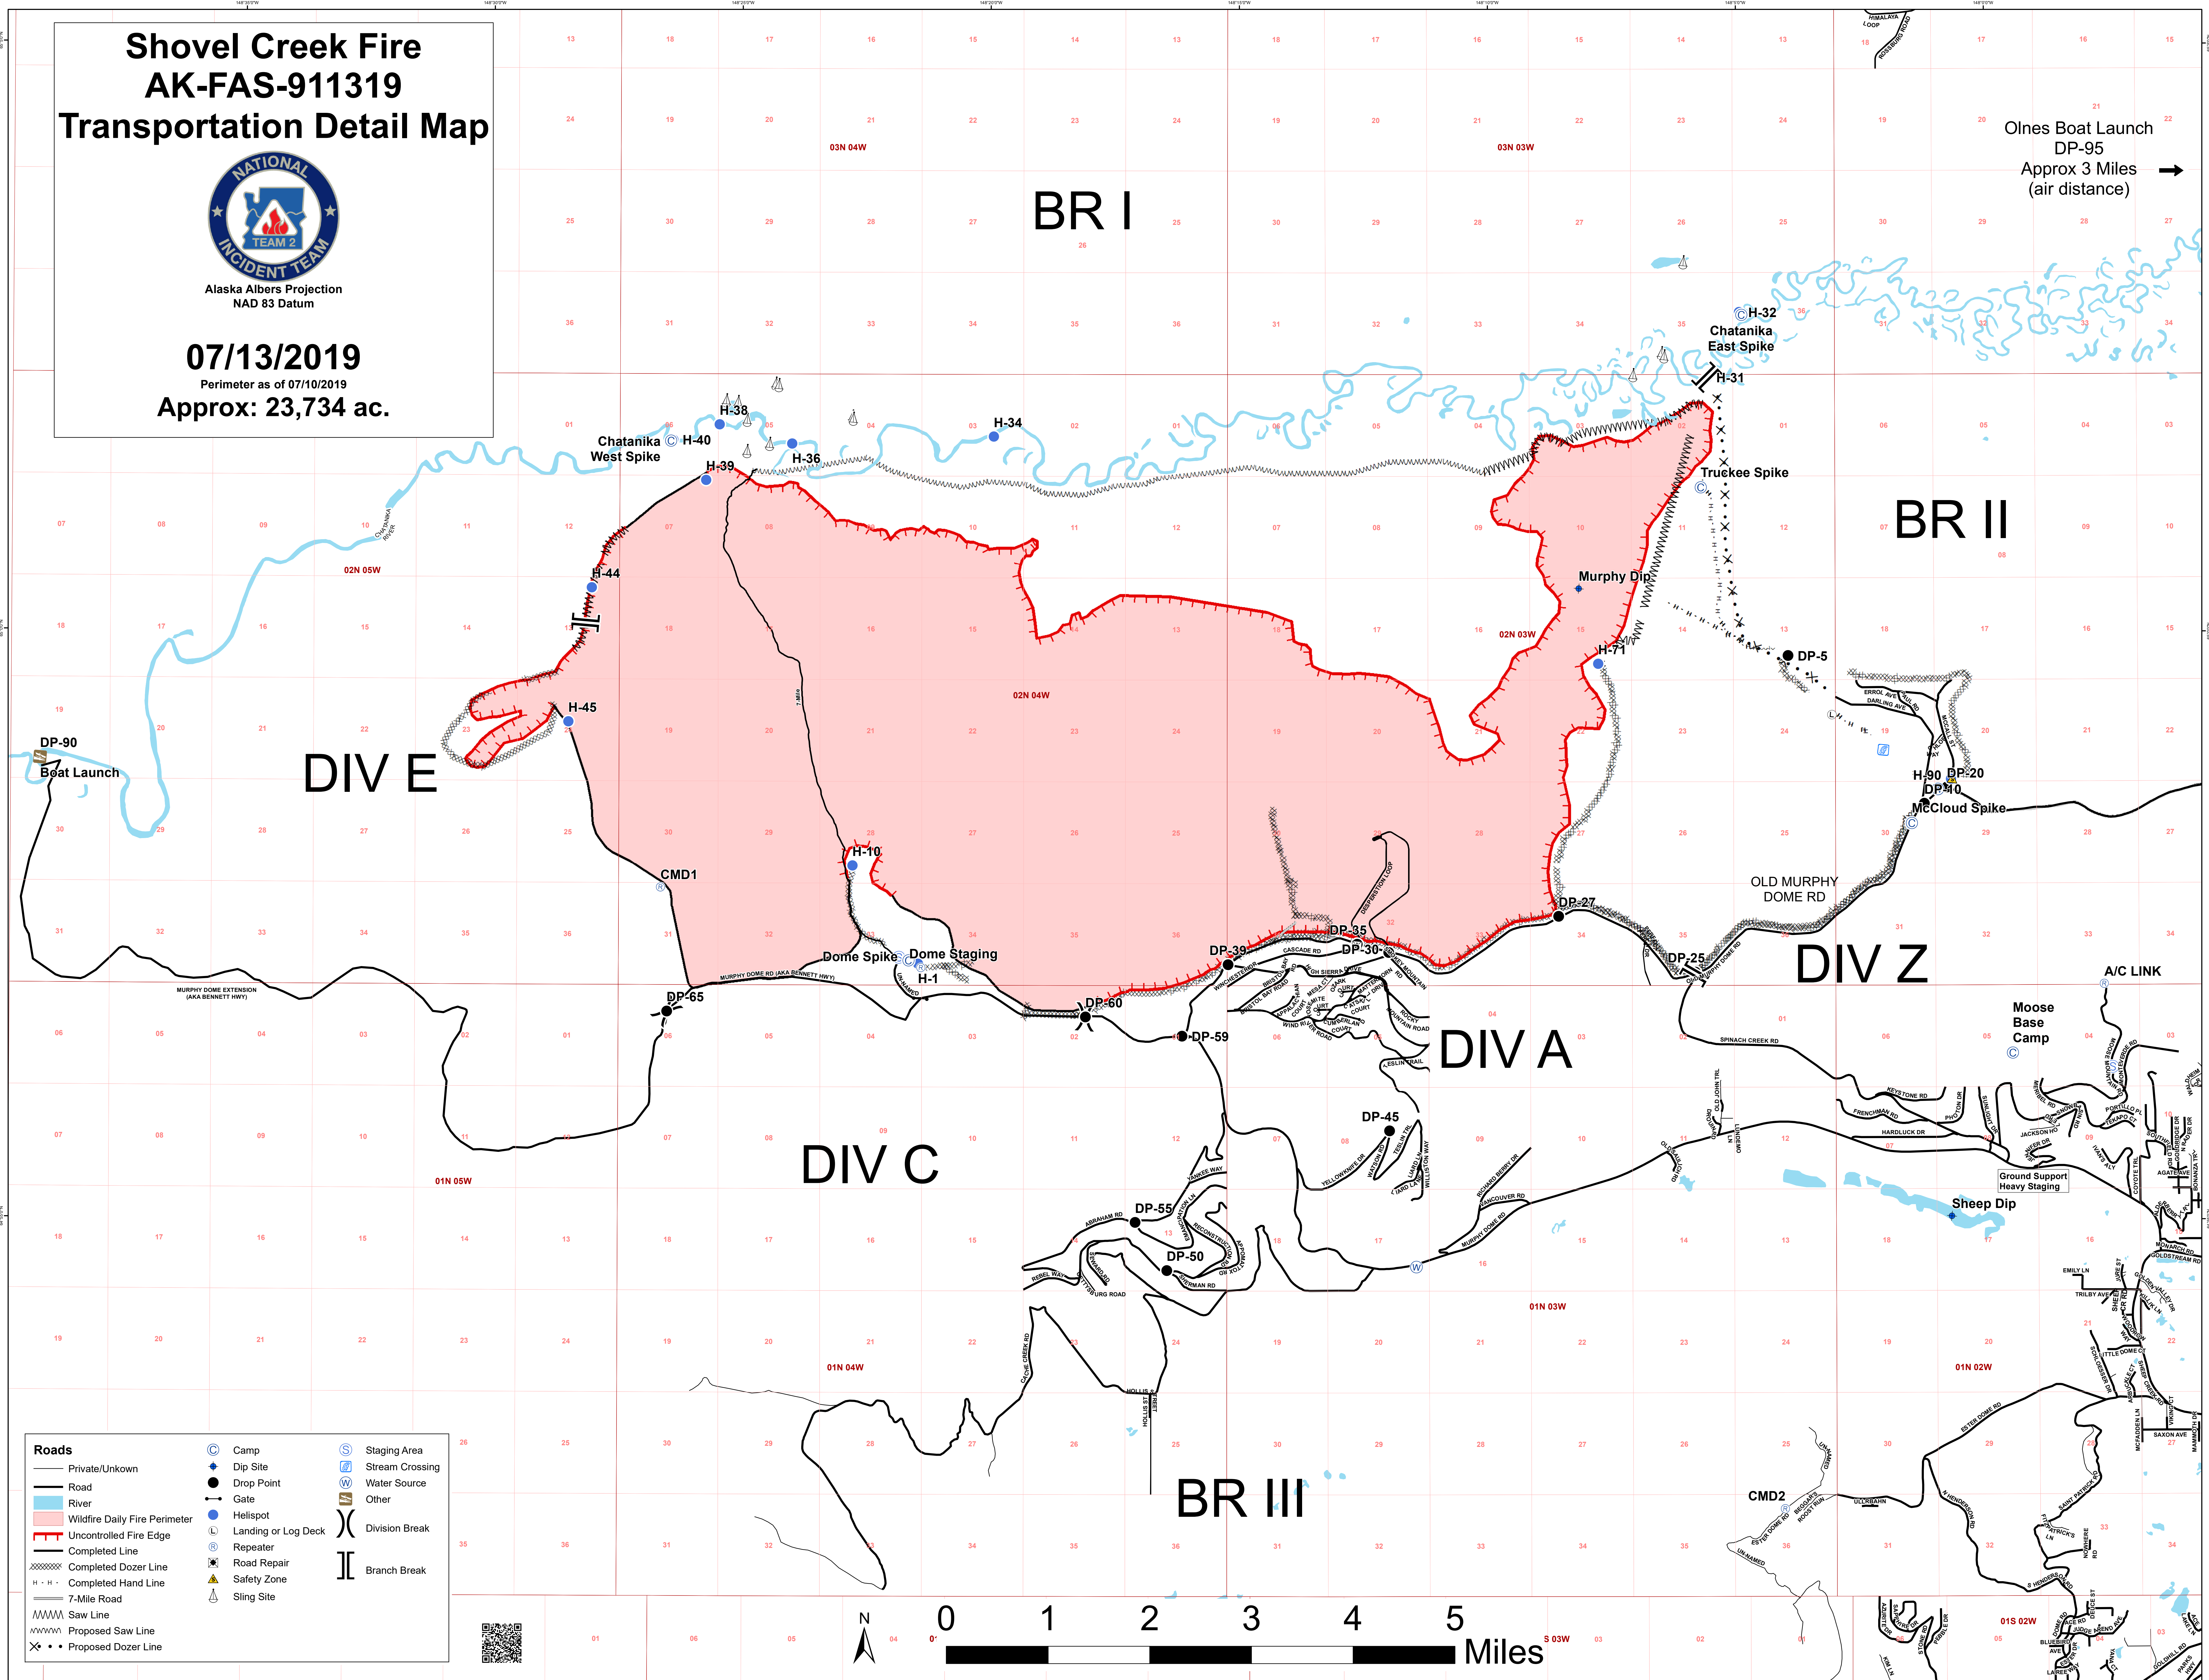

# Shovel Creek Fire AK-FAS-911319 Transportation Detail Map

Alaska Albers Projection  
NAD 83 Datum

**07/13/2019**

Perimeter as of 07/10/2019

**Approx: 23,734 ac.**

Olnes Boat Launch  
DP-95  
Approx 3 Miles  
(air distance) →