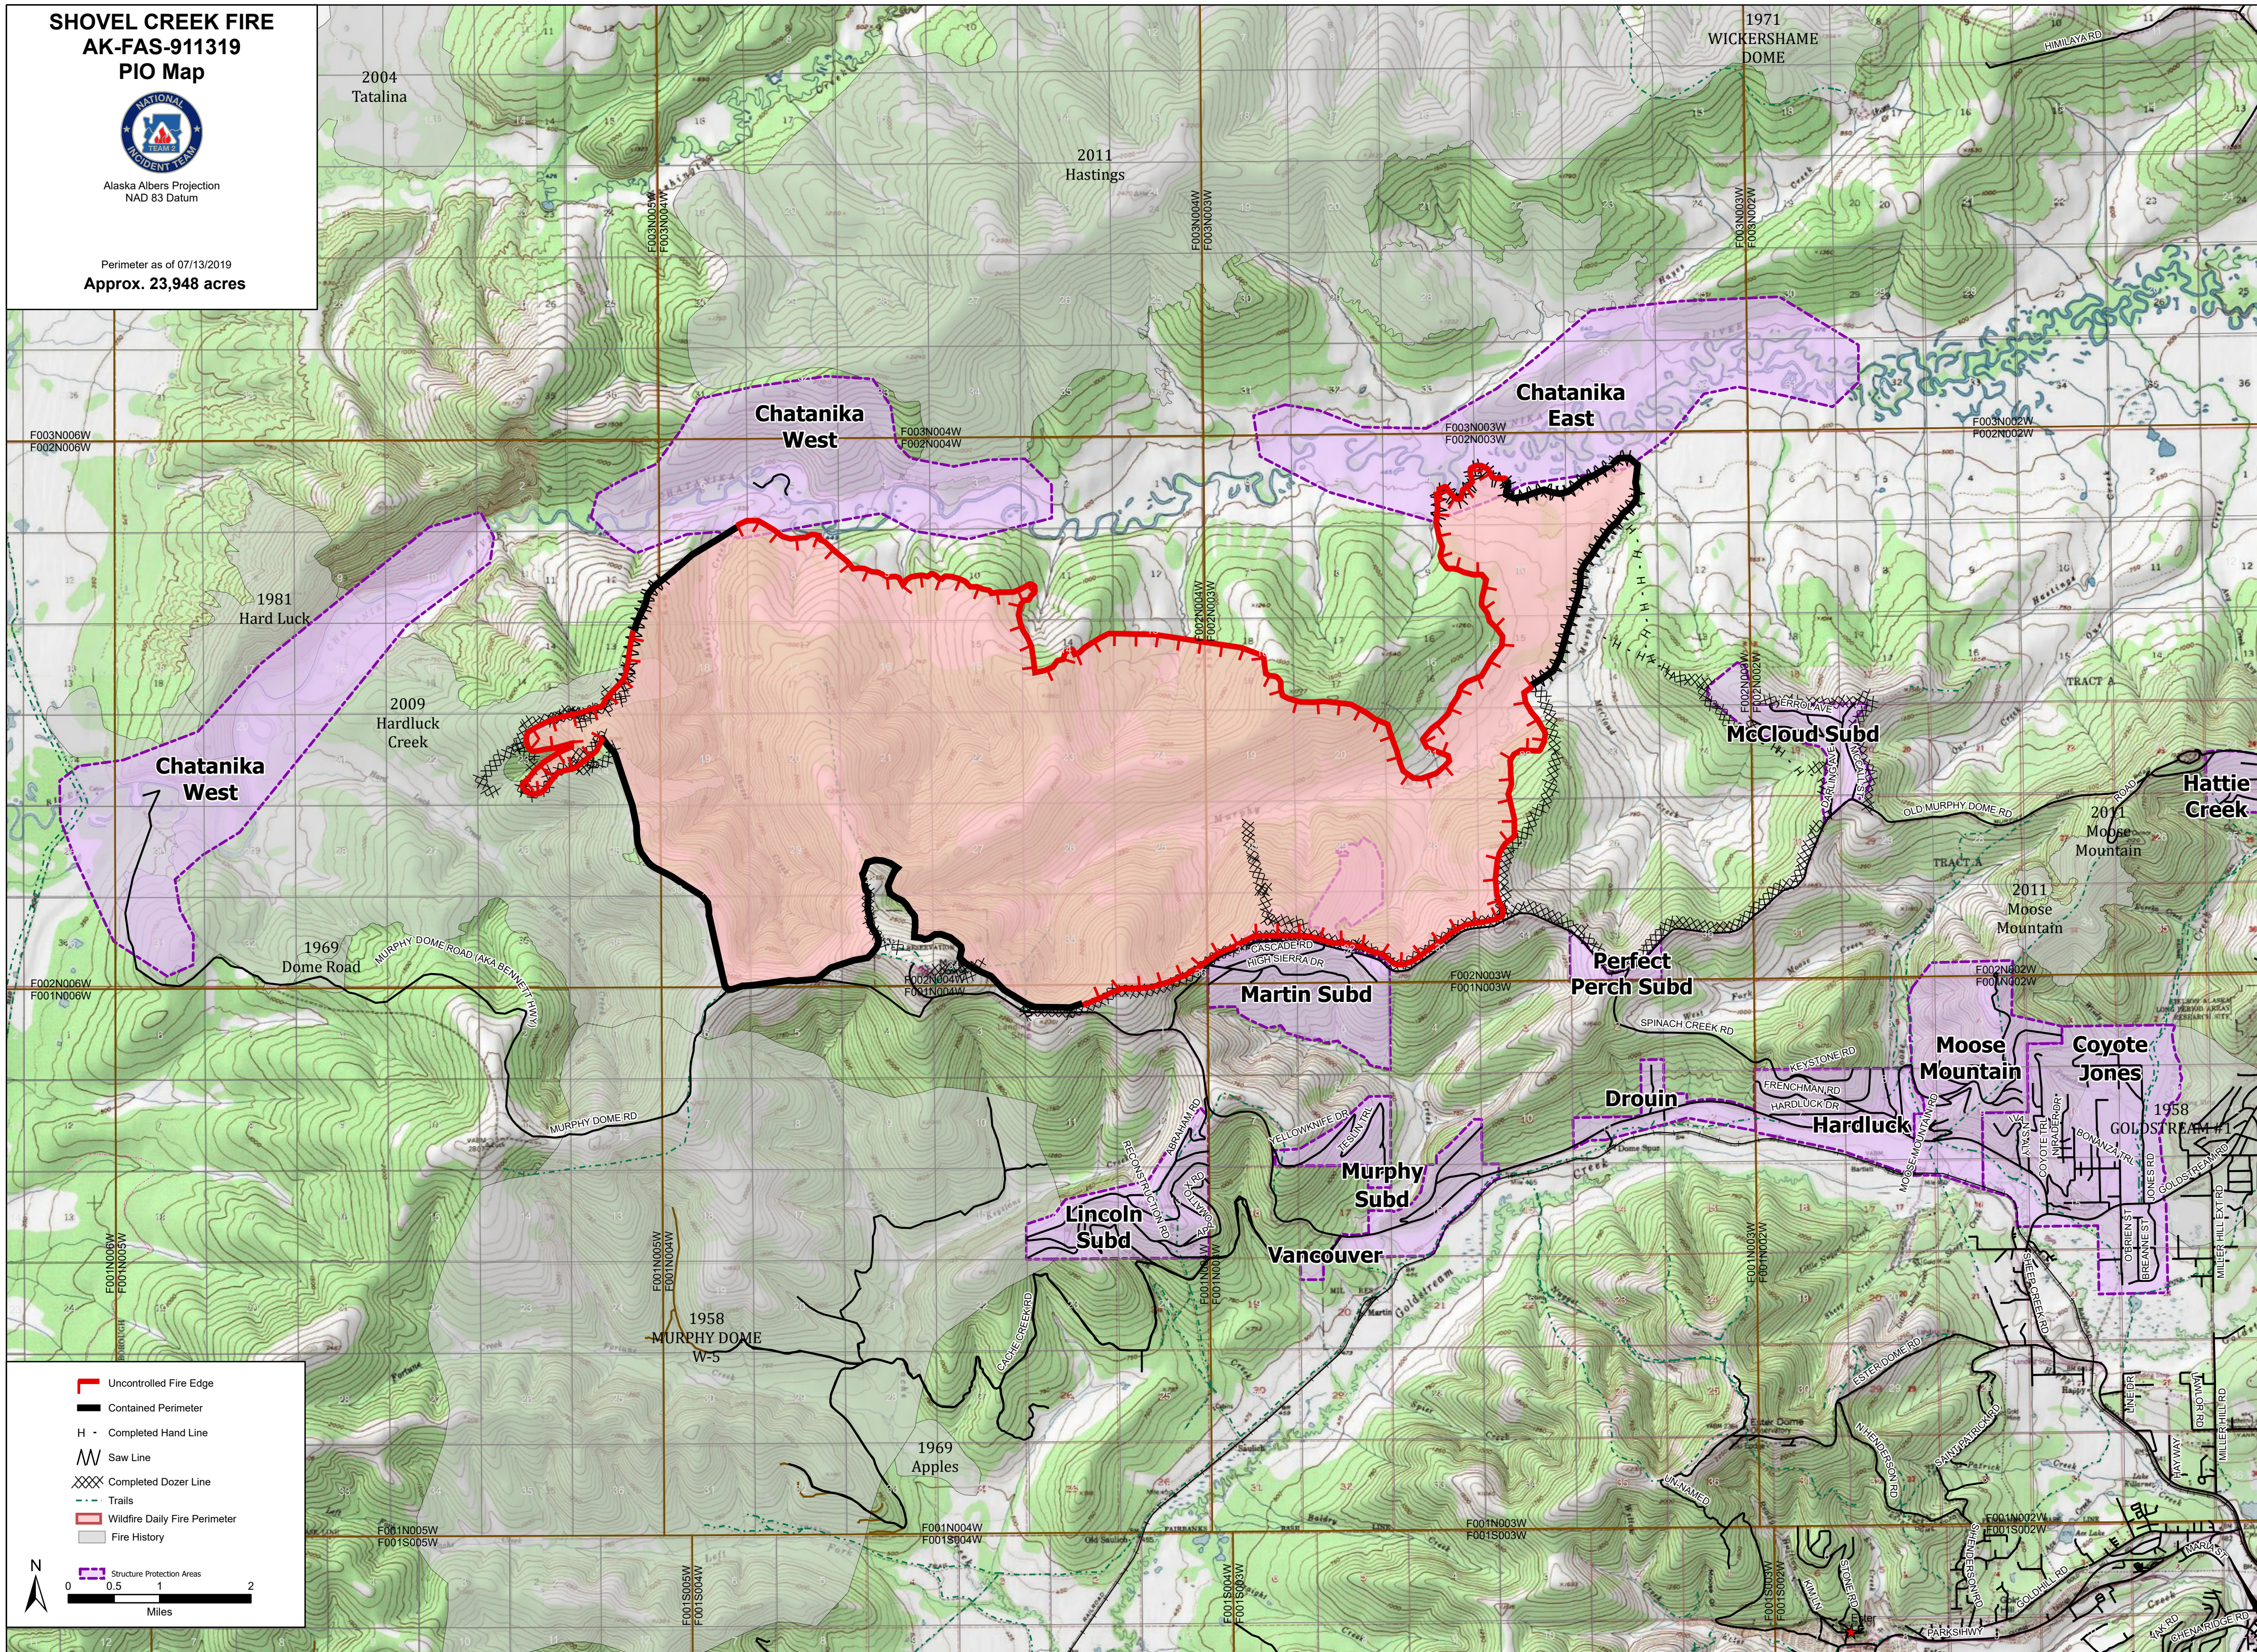

**SHOVEL CREEK FIRE
AK-FAS-911319
PIO Map**

Alaska Albers Projection
NAD 83 Datum

Perimeter as of 07/13/2019
Approx. 23,948 acres

	Uncontrolled Fire Edge
	Contained Perimeter
	Completed Hand Line
	Saw Line
	Completed Dozer Line
	Trails
	Wildfire Daily Fire Perimeter
	Fire History
	Structure Protection Areas

0 0.5 1 2
Miles