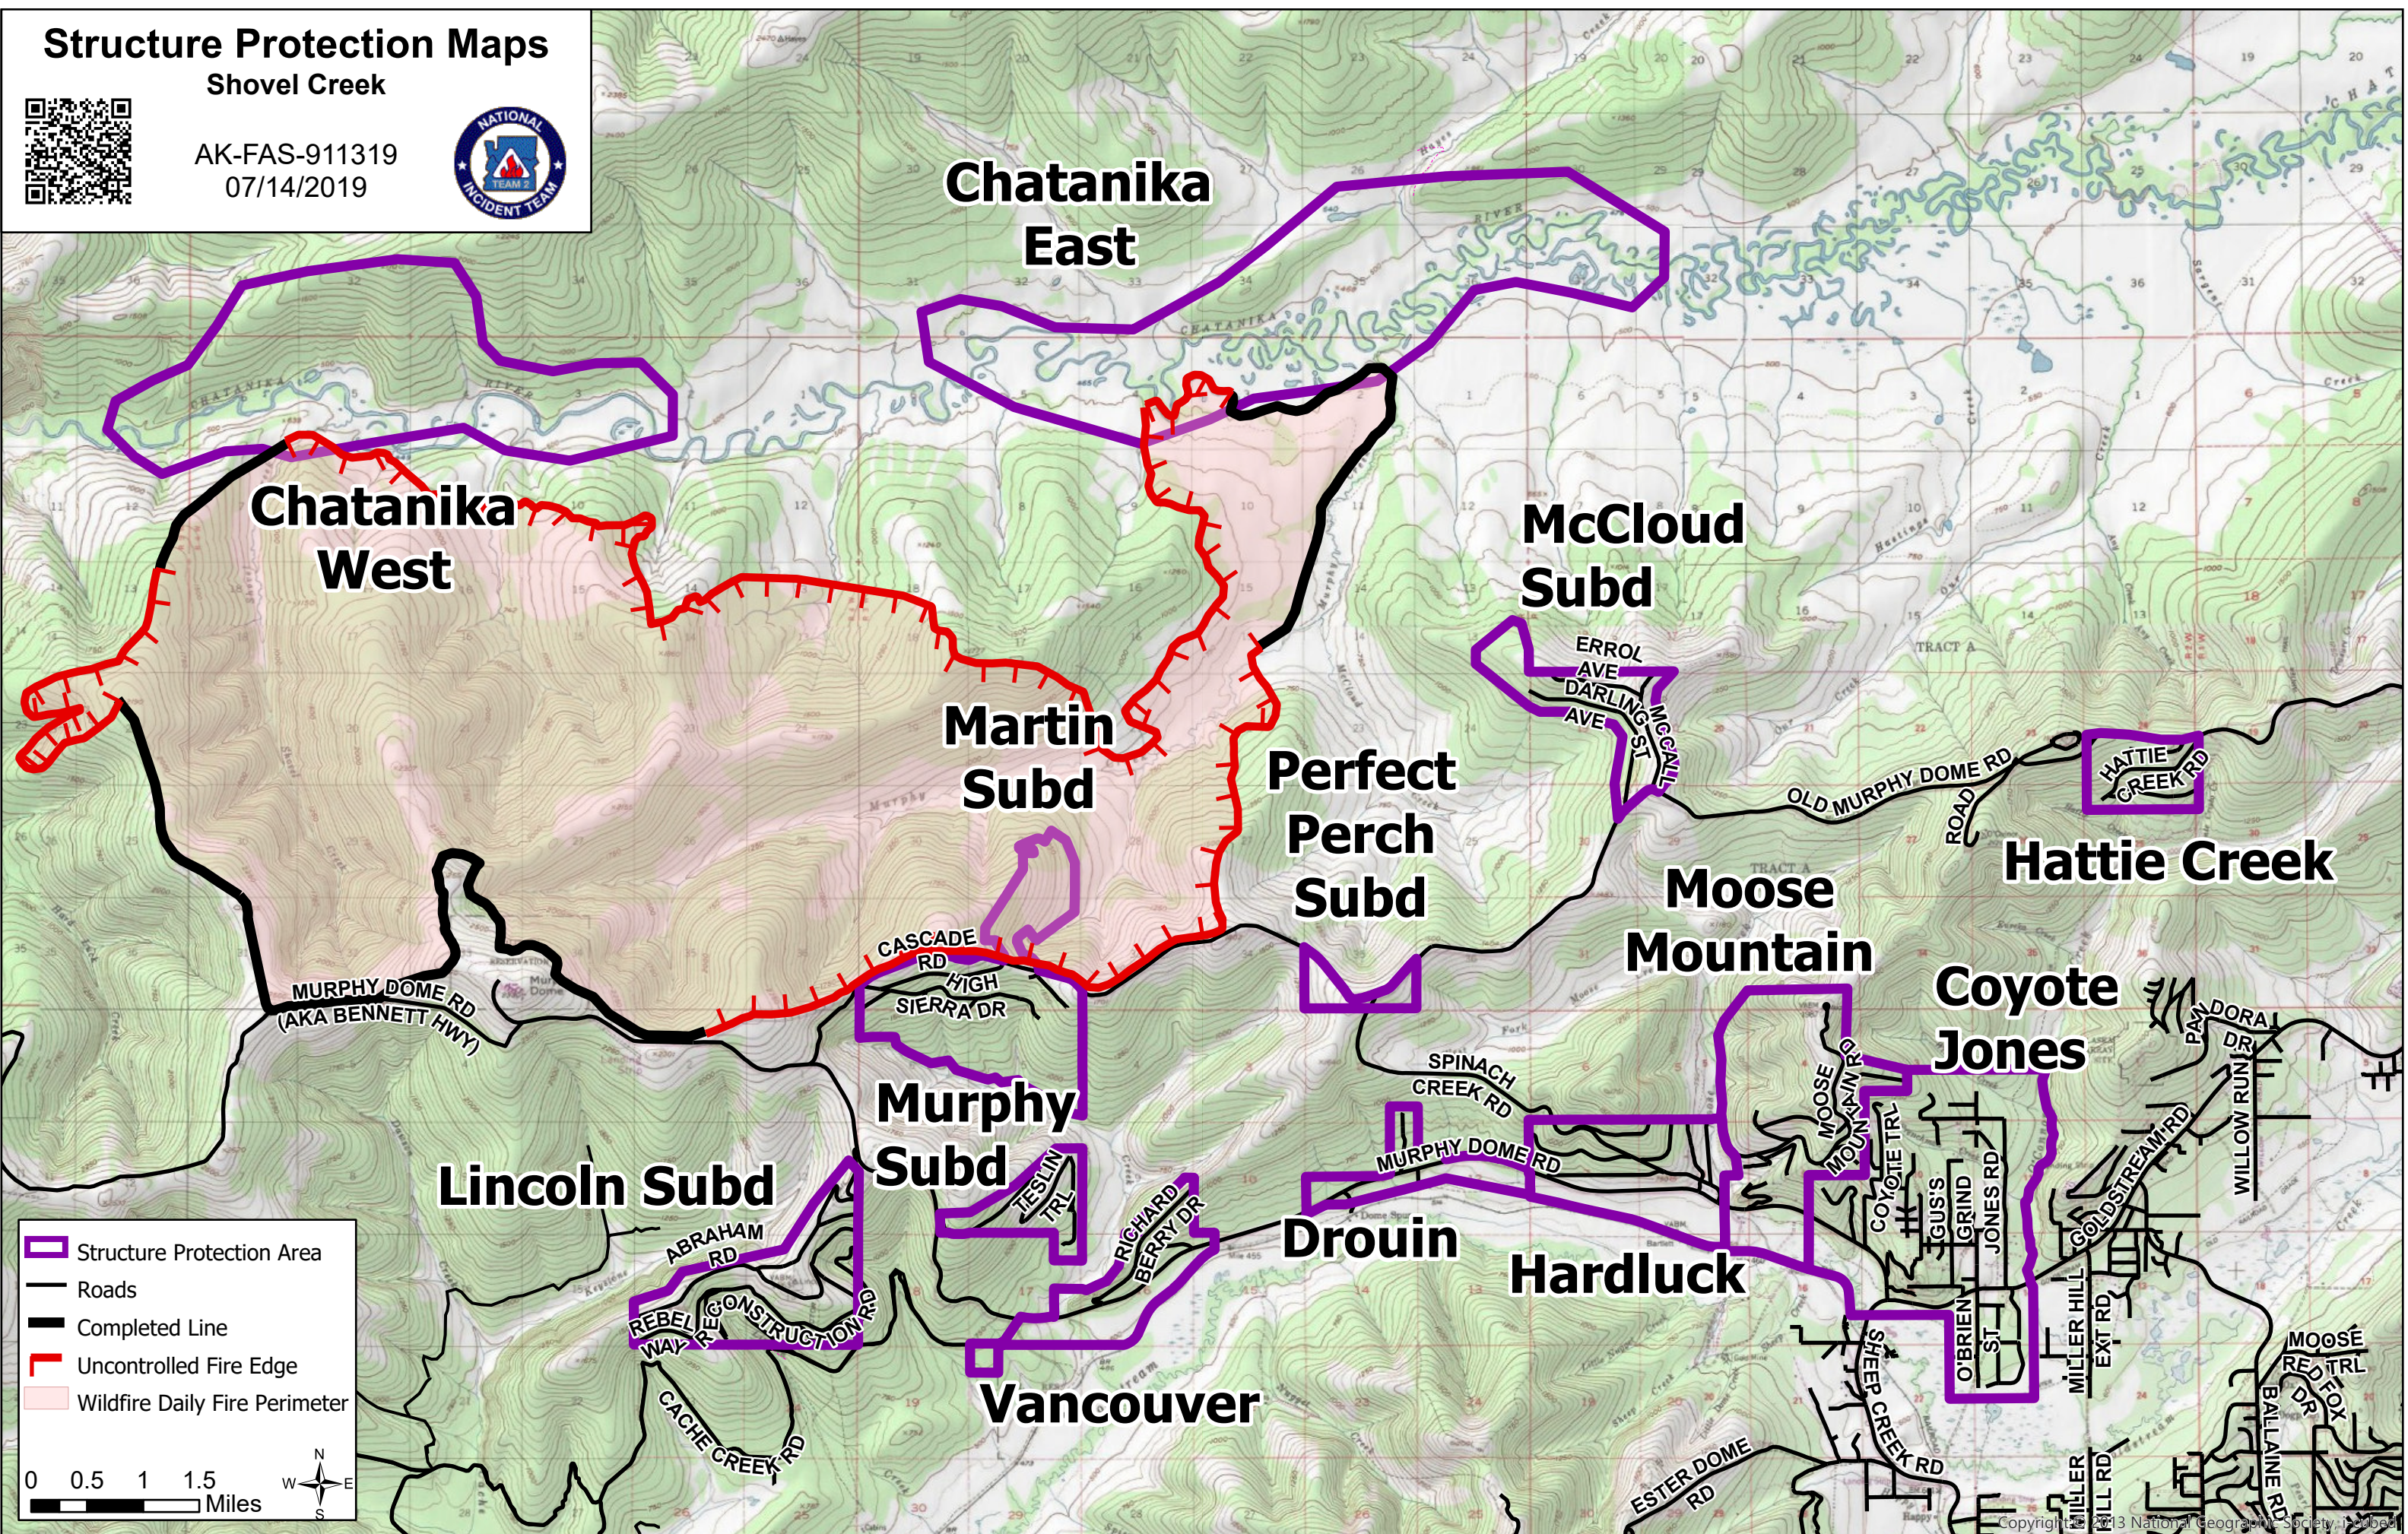

Structure Protection Maps

Shovel Creek

AK-FAS-911319
07/14/2019

- Structure Protection Area
- Roads
- Completed Line
- Uncontrolled Fire Edge
- Wildfire Daily Fire Perimeter