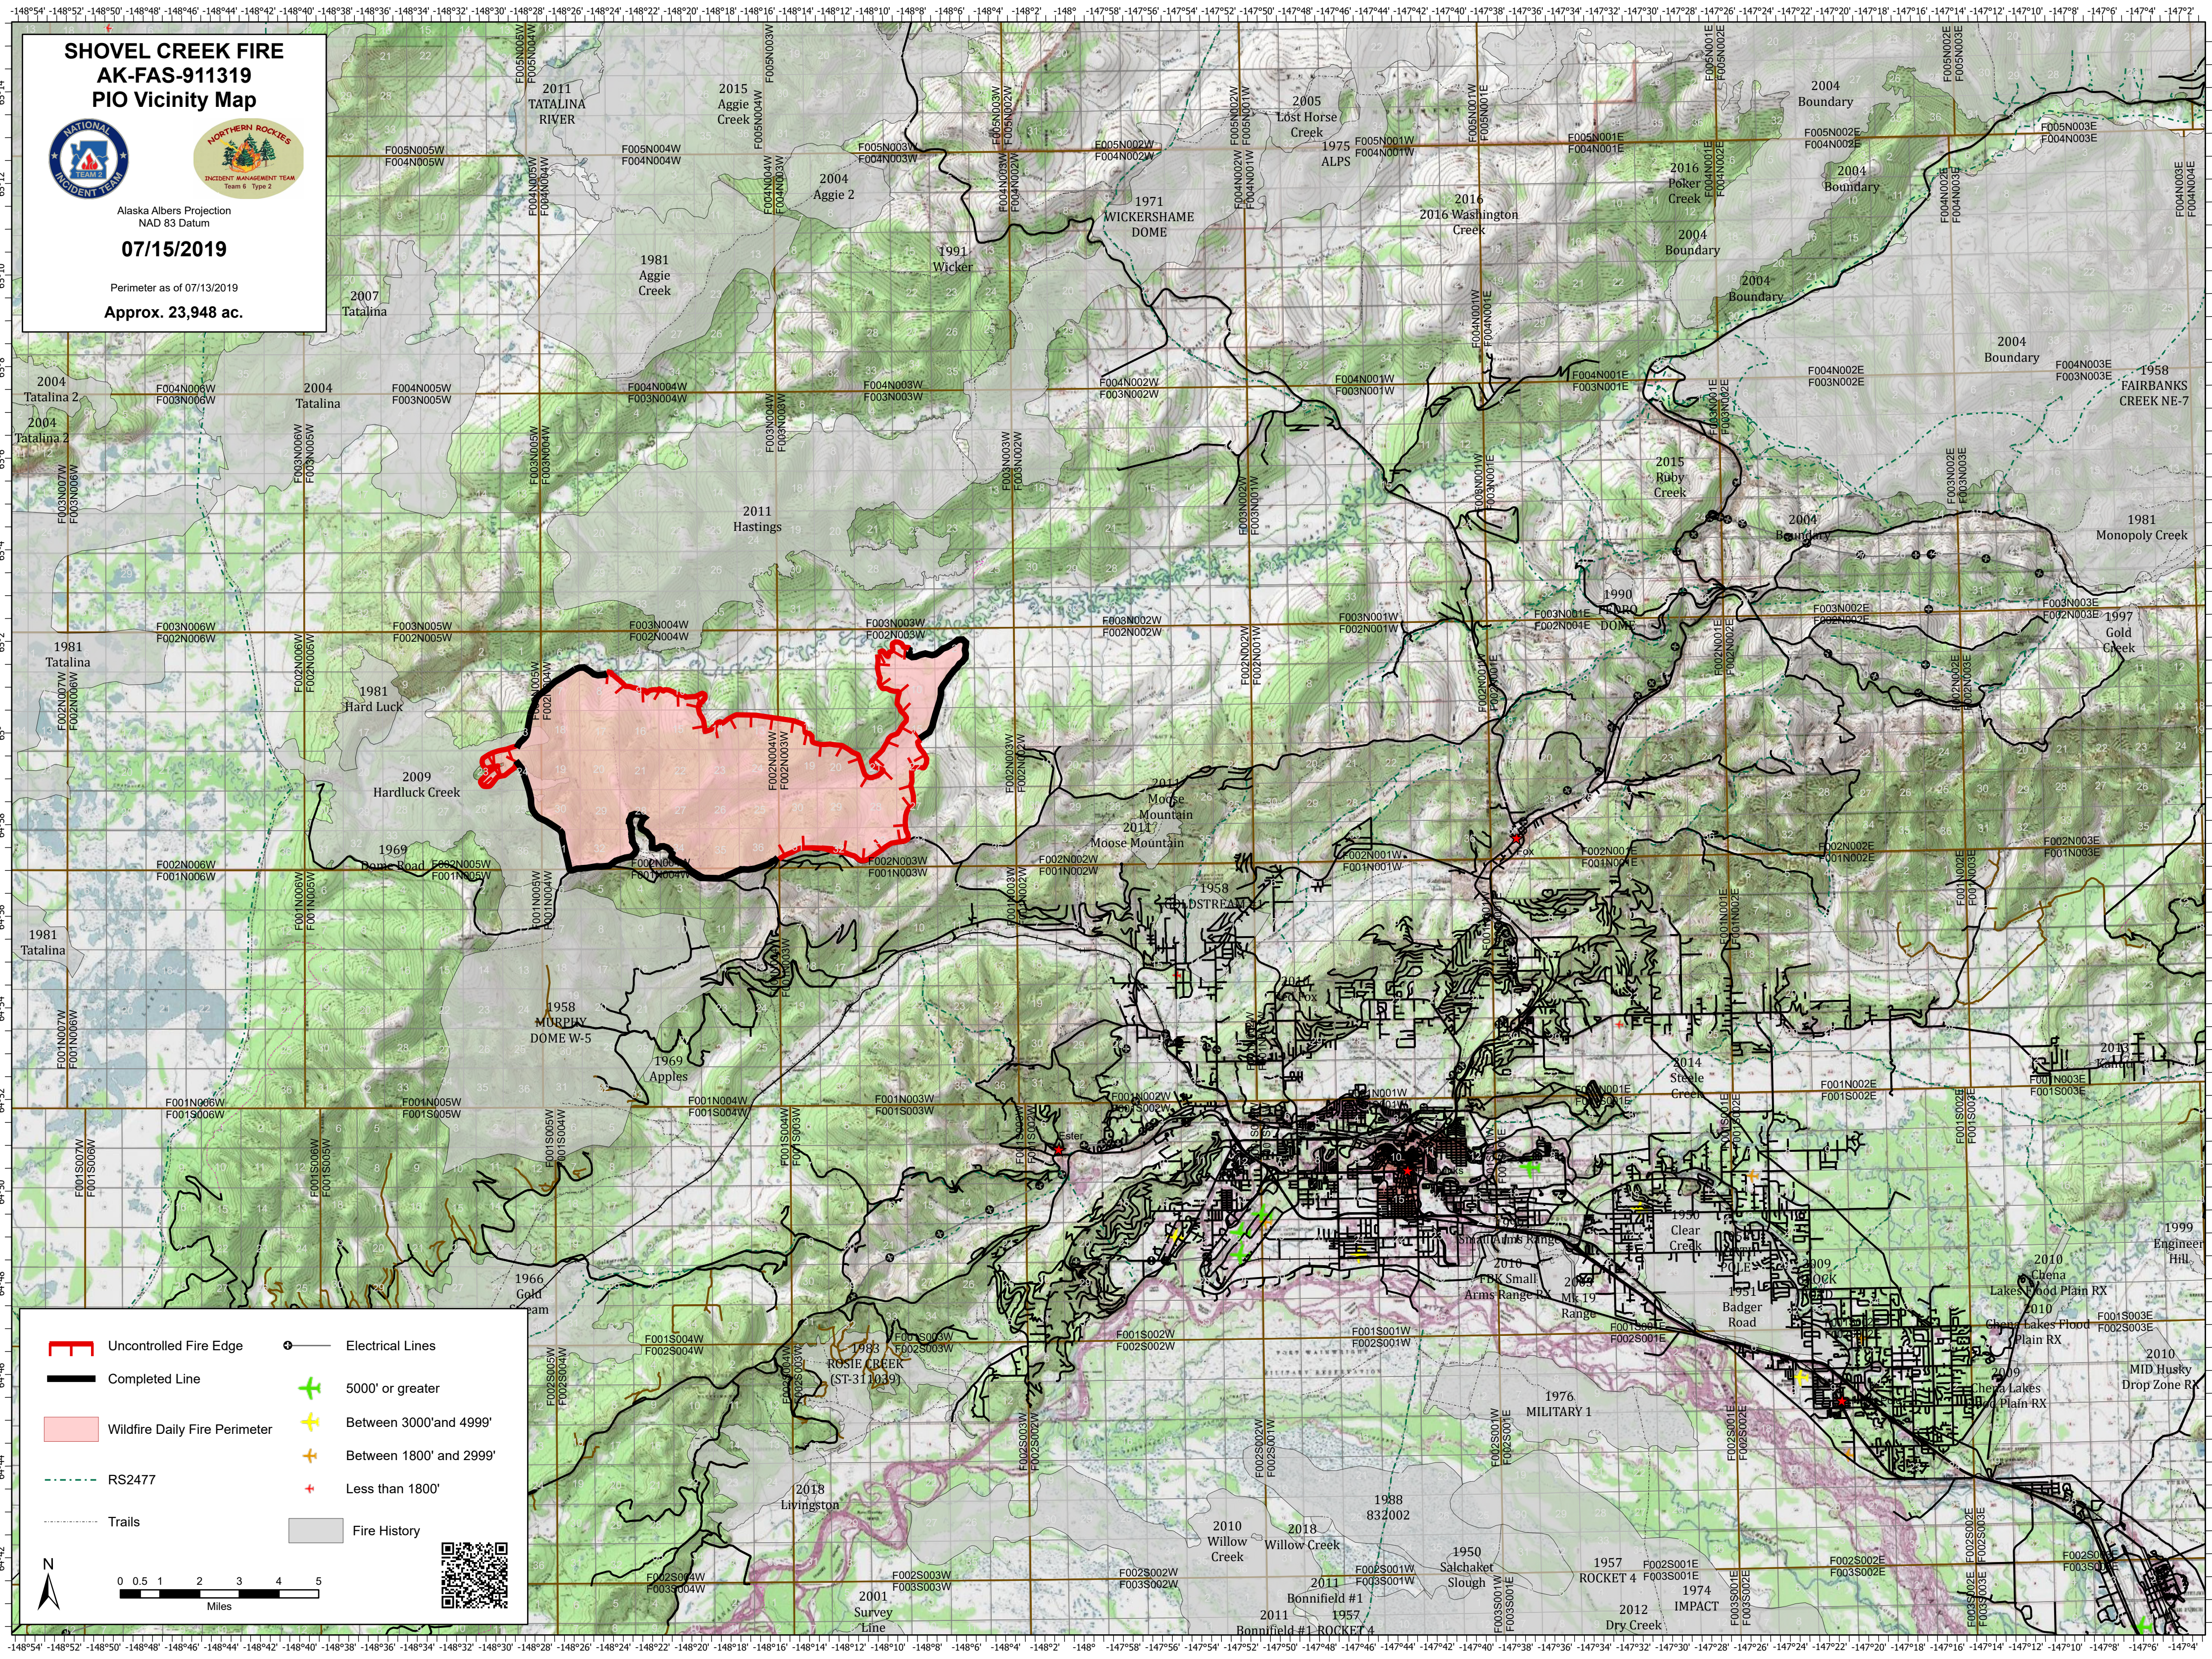

SHOVEL CREEK FIRE AK-FAS-911319 PIO Vicinity Map

Alaska Albers Projection
NAD 83 Datum

07/15/2019

Perimeter as of 07/13/2019

Approx. 23,948 ac.

	Uncontrolled Fire Edge		Electrical Lines
	Completed Line		5000' or greater
	Wildfire Daily Fire Perimeter		Between 3000' and 4999'
	RS2477		Between 1800' and 2999'
	Trails		Less than 1800'
	Fire History		