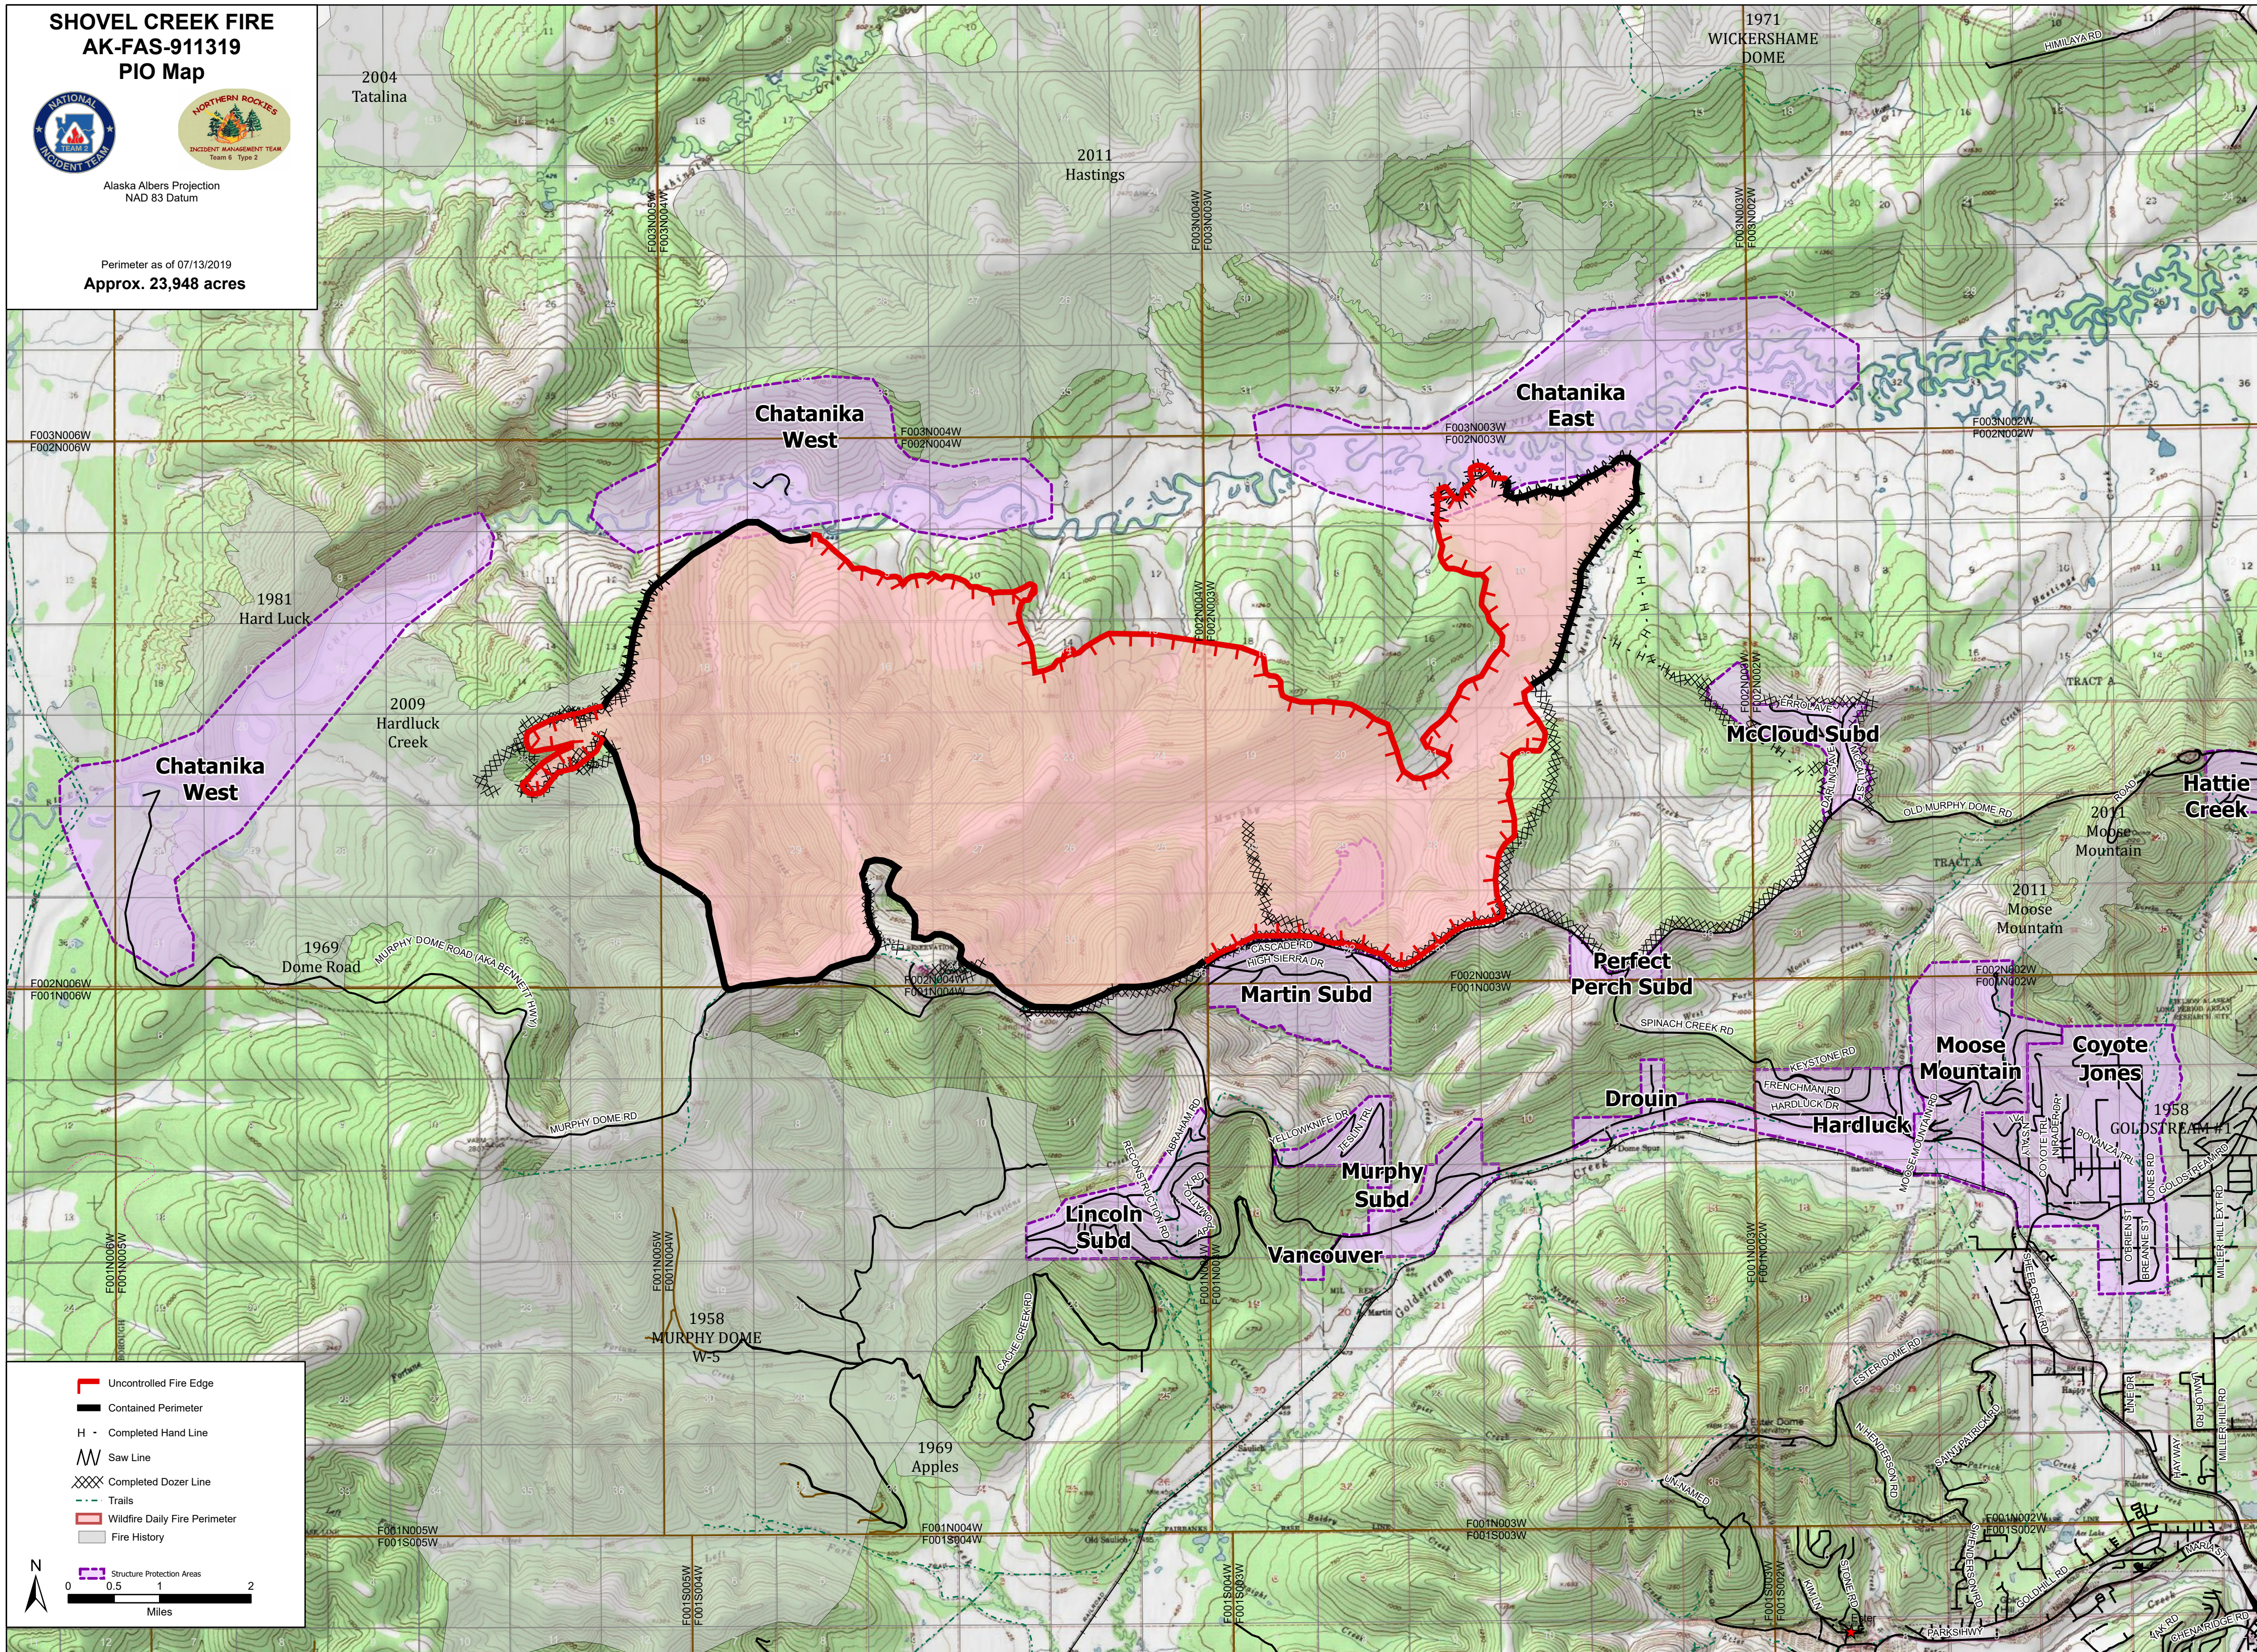

**SHOVEL CREEK FIRE
AK-FAS-911319
PIO Map**

Alaska Albers Projection
NAD 83 Datum

Perimeter as of 07/13/2019
Approx. 23,948 acres

	Uncontrolled Fire Edge
	Contained Perimeter
	Completed Hand Line
	Saw Line
	Completed Dozer Line
	Trails
	Wildfire Daily Fire Perimeter
	Fire History
	Structure Protection Areas

0 0.5 1 2
Miles