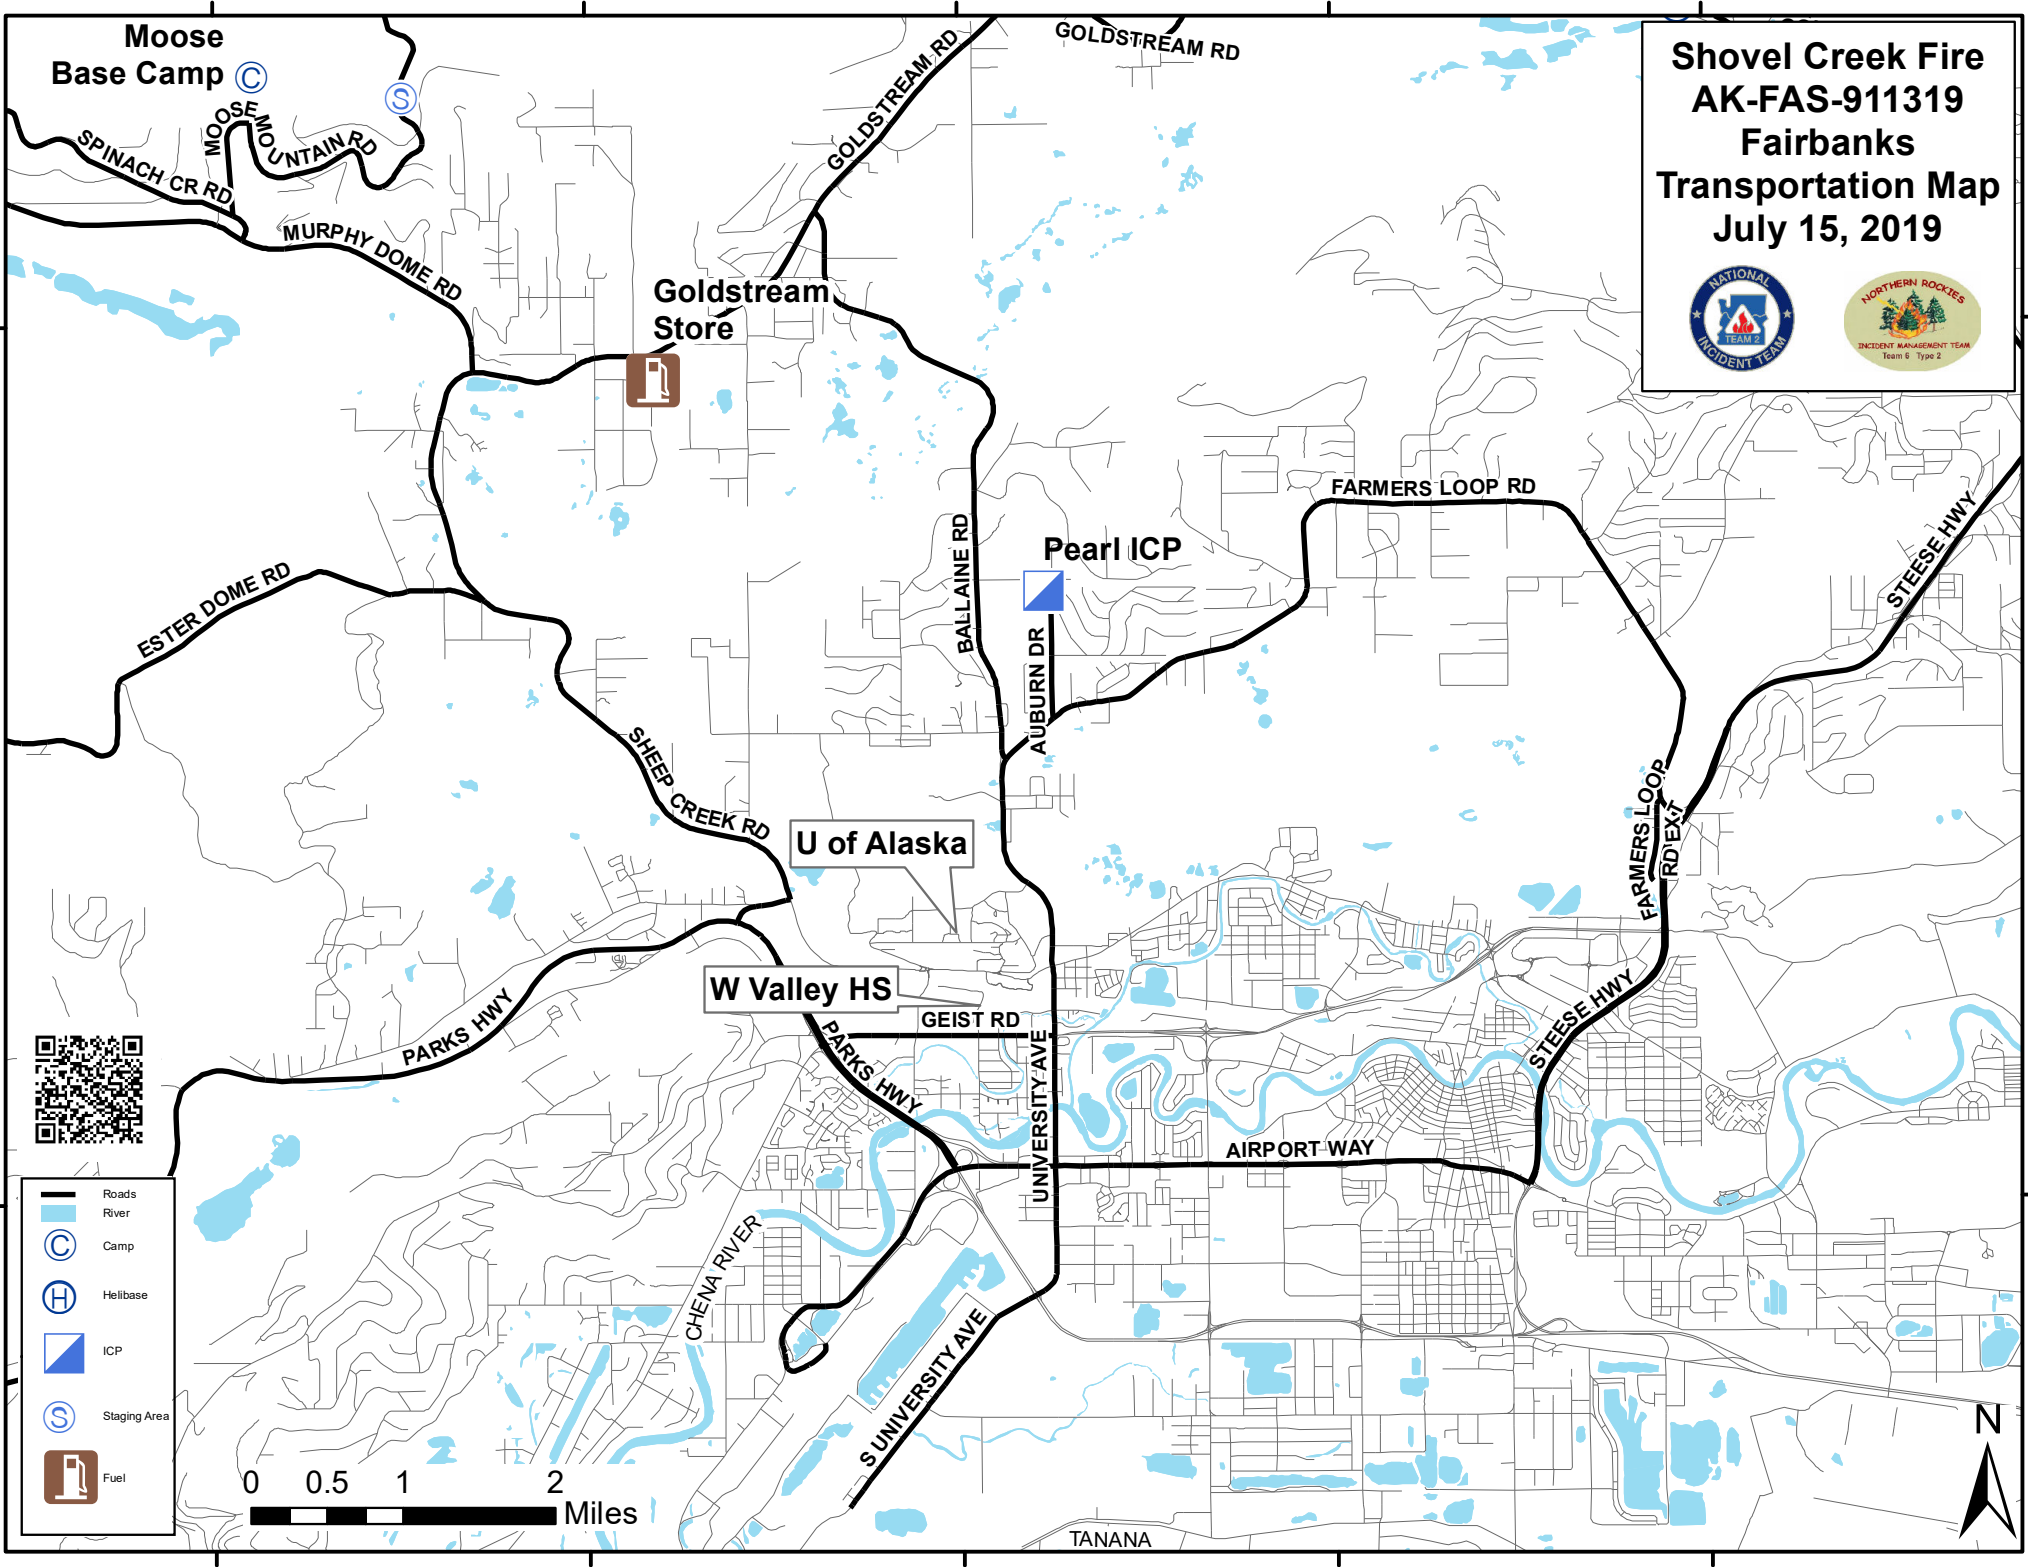

**Shovel Creek Fire  
AK-FAS-911319  
Fairbanks  
Transportation Map  
July 15, 2019**

-  Roads
-  River
-  Camp
-  Helibase
-  ICP
-  Staging Area
-  Fuel

148°0'0"W 147°55'0"W 147°50'0"W 147°45'0"W 147°40'0"W

64°55'0"N

64°50'0"N

64°55'0"N

64°50'0"N

148°0'0"W 147°55'0"W 147°50'0"W 147°45'0"W 147°40'0"W

TANANA