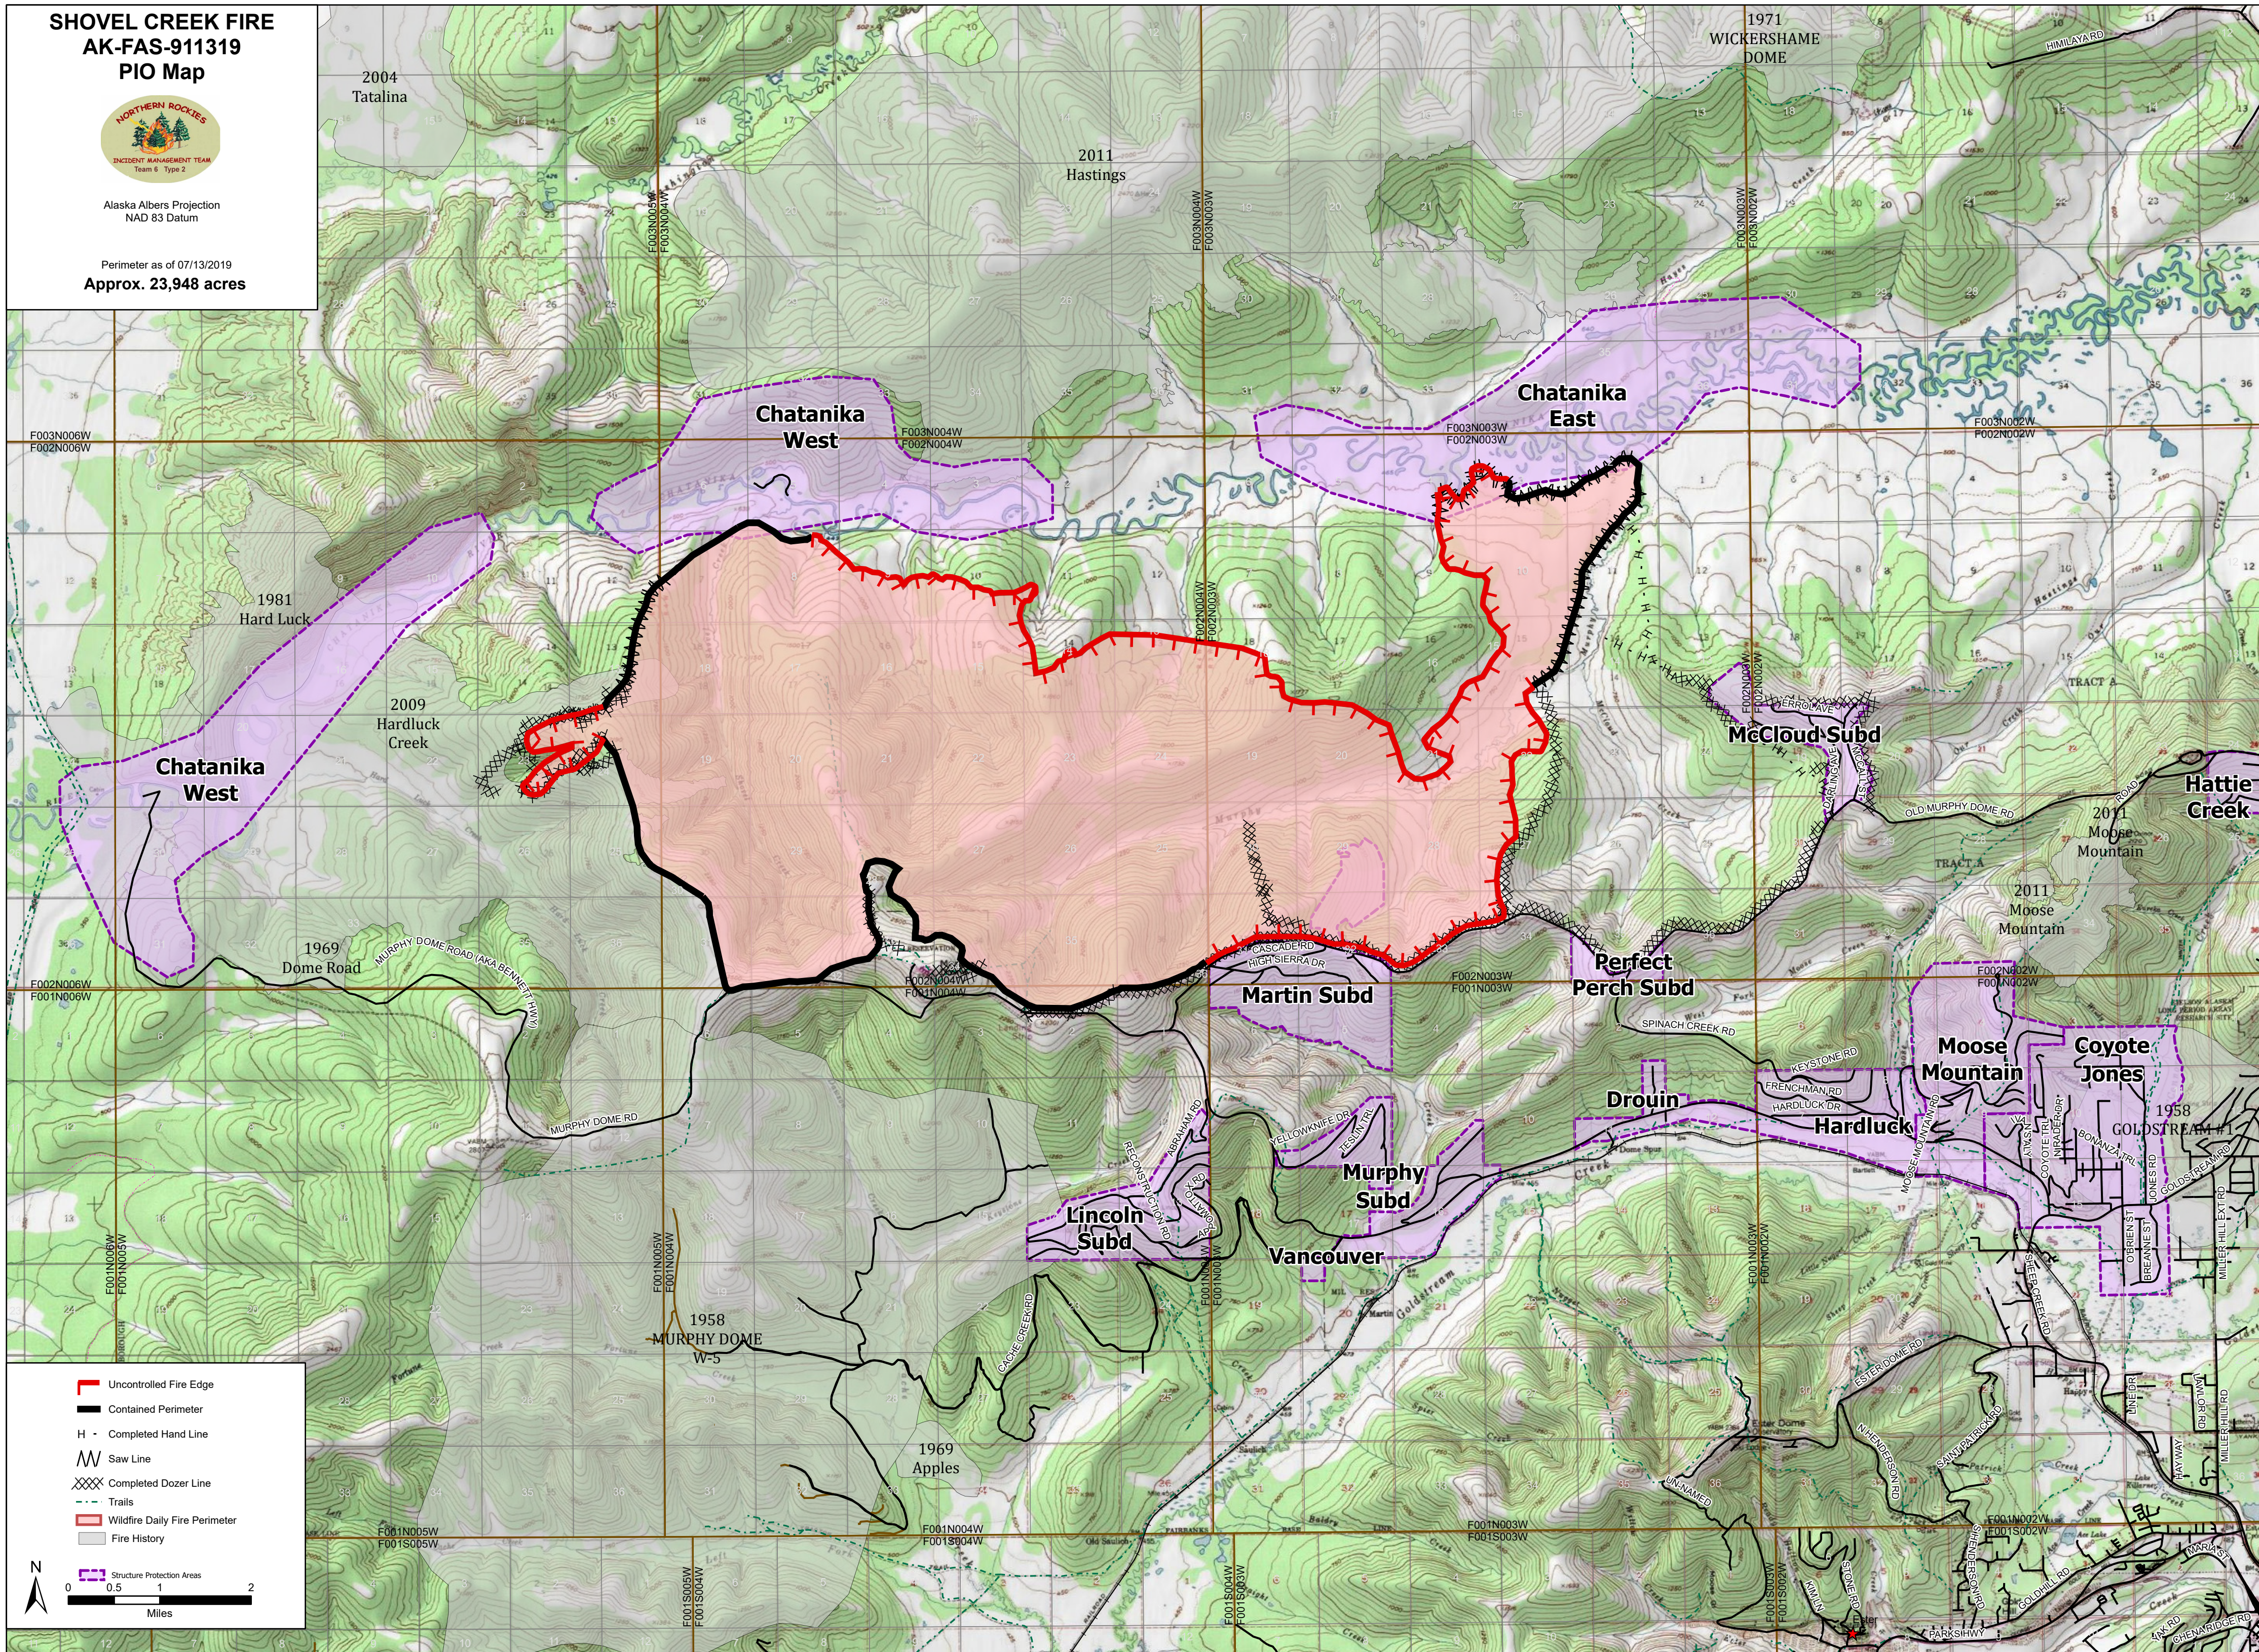

**SHOVEL CREEK FIRE
AK-FAS-911319
PIO Map**

Alaska Albers Projection
NAD 83 Datum

Perimeter as of 07/13/2019
Approx. 23,948 acres

	Uncontrolled Fire Edge
	Contained Perimeter
	Completed Hand Line
	Saw Line
	Completed Dozer Line
	Trails
	Wildfire Daily Fire Perimeter
	Fire History
	Structure Protection Areas

0 0.5 1 2
Miles