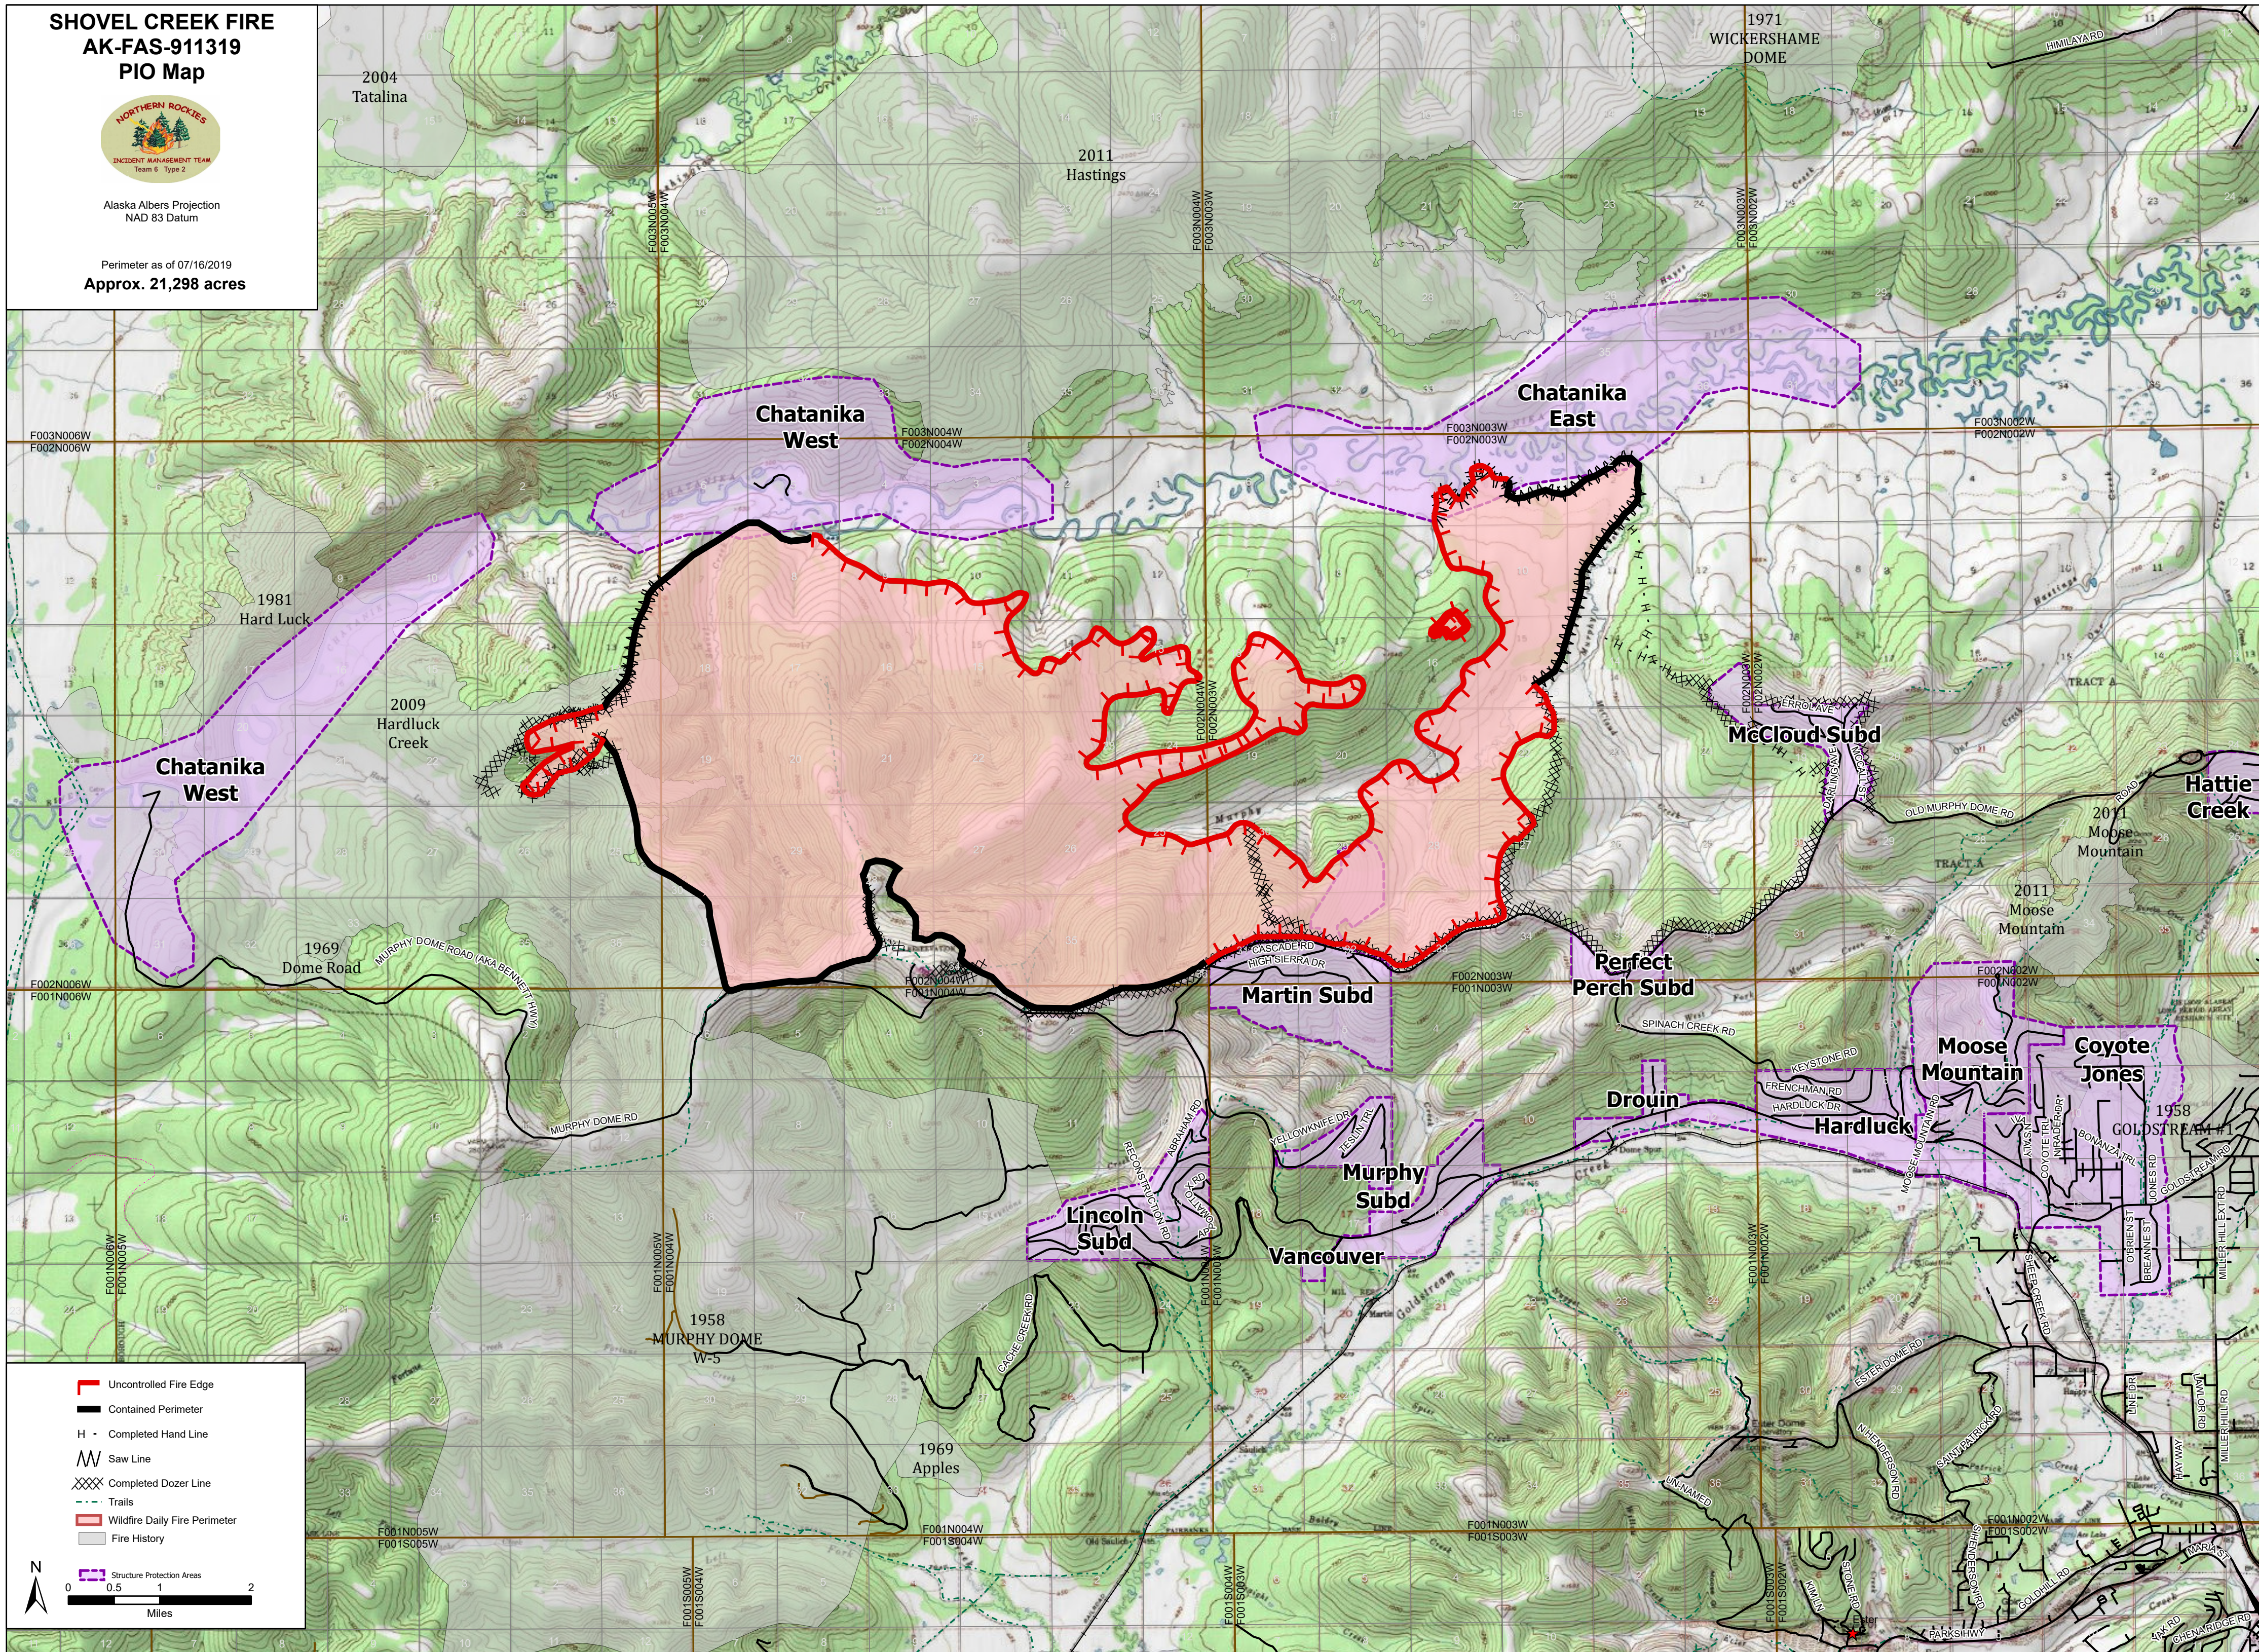

**SHOVEL CREEK FIRE
AK-FAS-911319
PIO Map**

Alaska Albers Projection
NAD 83 Datum

Perimeter as of 07/16/2019
Approx. 21,298 acres

	Uncontrolled Fire Edge
	Contained Perimeter
	Completed Hand Line
	Saw Line
	Completed Dozer Line
	Trails
	Wildfire Daily Fire Perimeter
	Fire History
	Structure Protection Areas

0 0.5 1 2
Miles