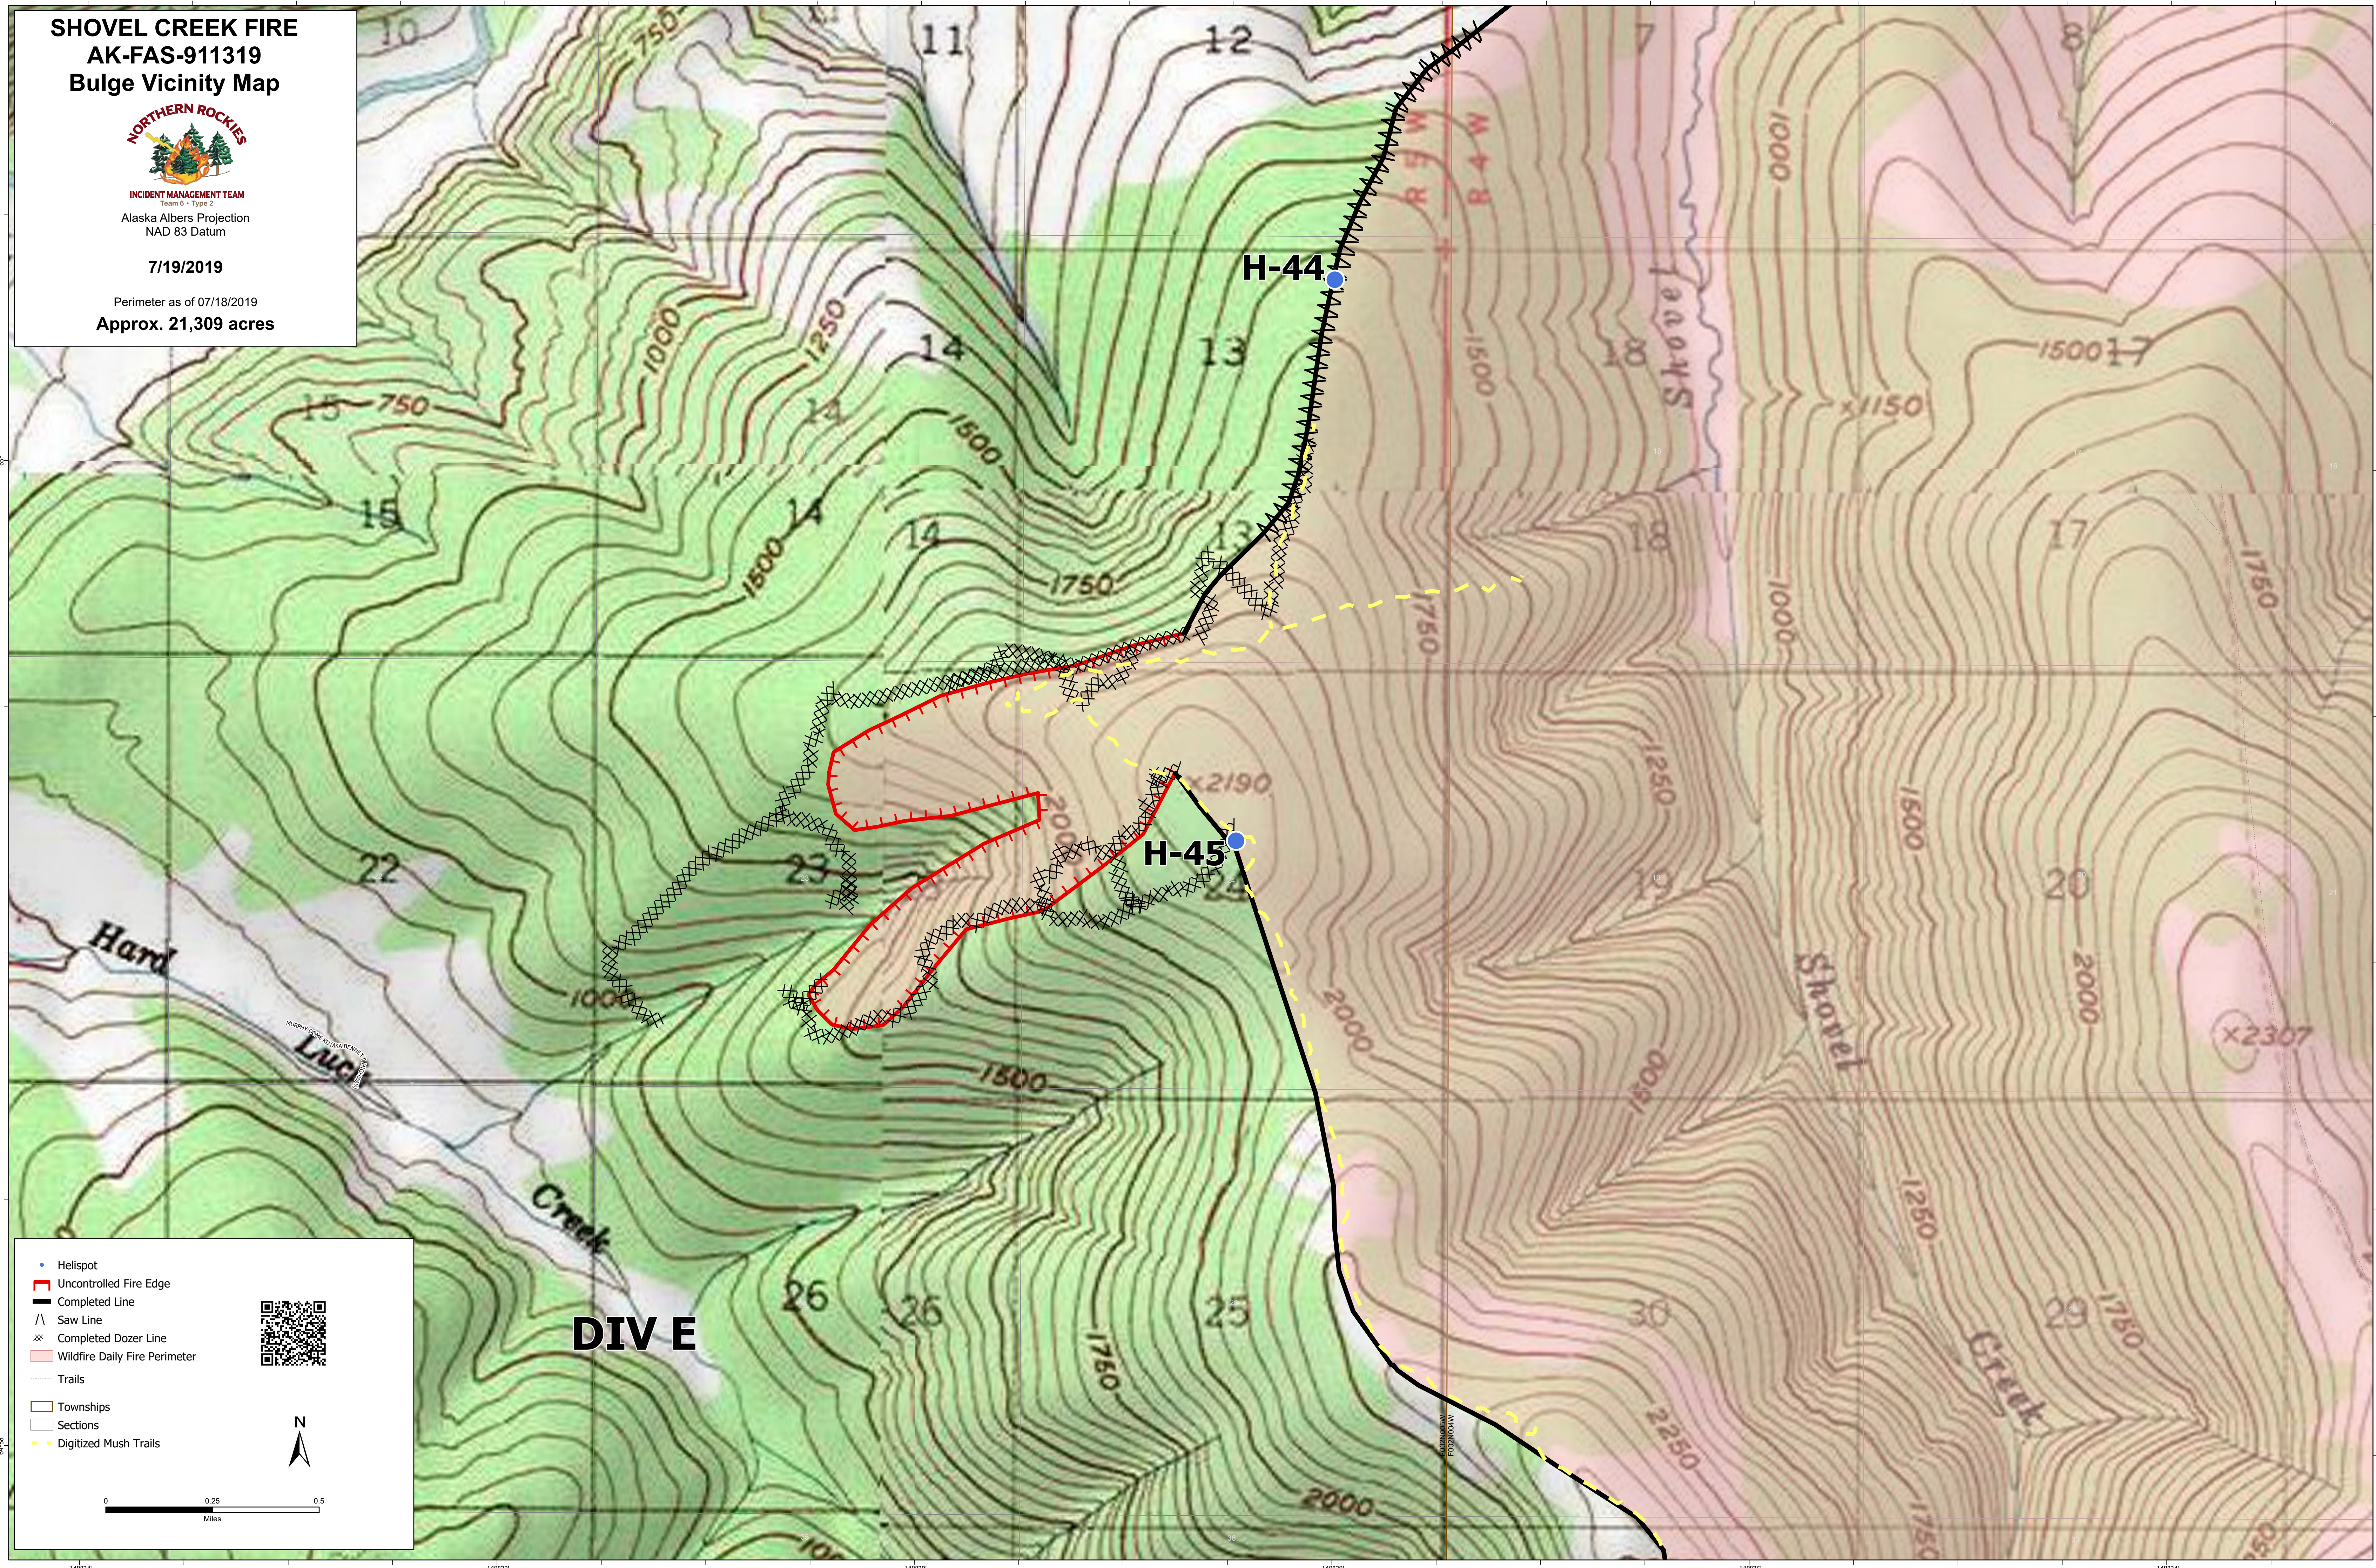

**SHOVEL CREEK FIRE
AK-FAS-911319
Bulge Vicinity Map**

INCIDENT MANAGEMENT TEAM
Team Type 2
Alaska Albers Projection
NAD 83 Datum

7/19/2019

Perimeter as of 07/18/2019
Approx. 21,309 acres

- Helispot
- ▭ Uncontrolled Fire Edge
- ▬ Completed Line
- /\ Saw Line
- ⊗ Completed Dozer Line
- ▭ Wildfire Daily Fire Perimeter
- ⋯ Trails
- ▭ Townships
- ▭ Sections
- Digitized Mush Trails