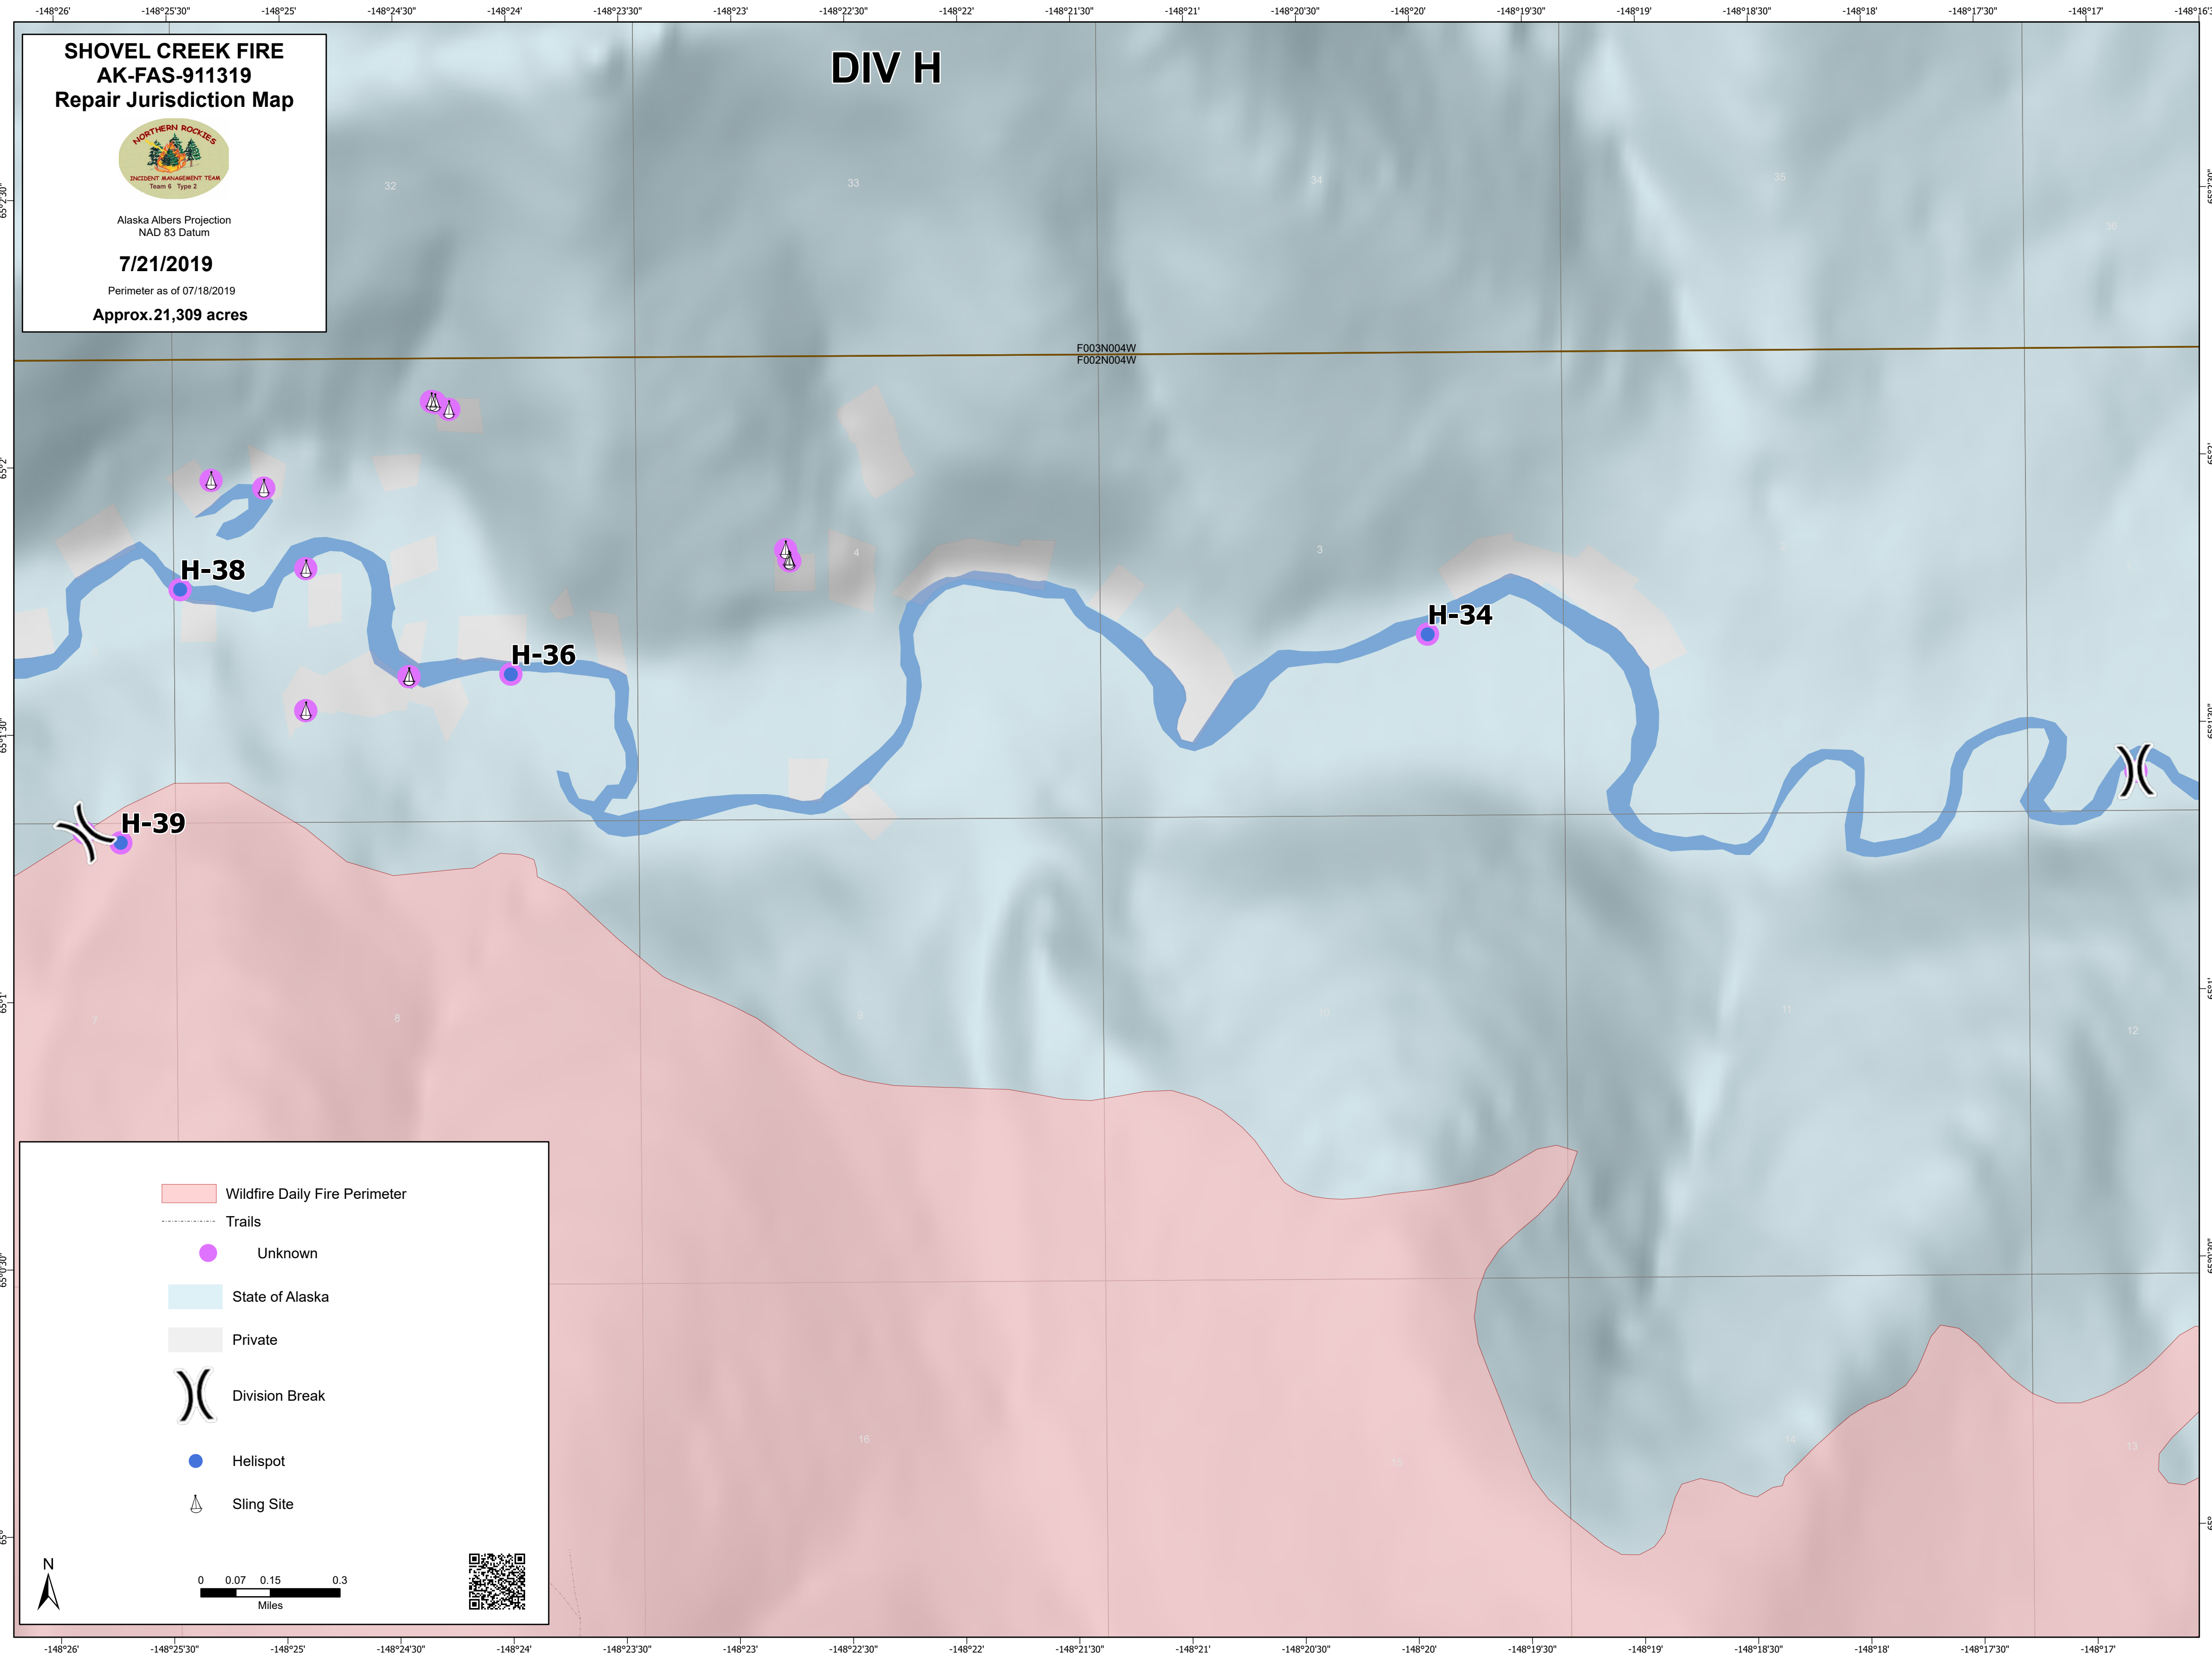

**SHOVEL CREEK FIRE
AK-FAS-911319
Repair Jurisdiction Map**

Alaska Albers Projection
NAD 83 Datum

7/21/2019

Perimeter as of 07/18/2019

Approx. 21,309 acres

DIV H

Wildfire Daily Fire Perimeter

Trails

Unknown

State of Alaska

Private

Division Break

Helispot

Sling Site