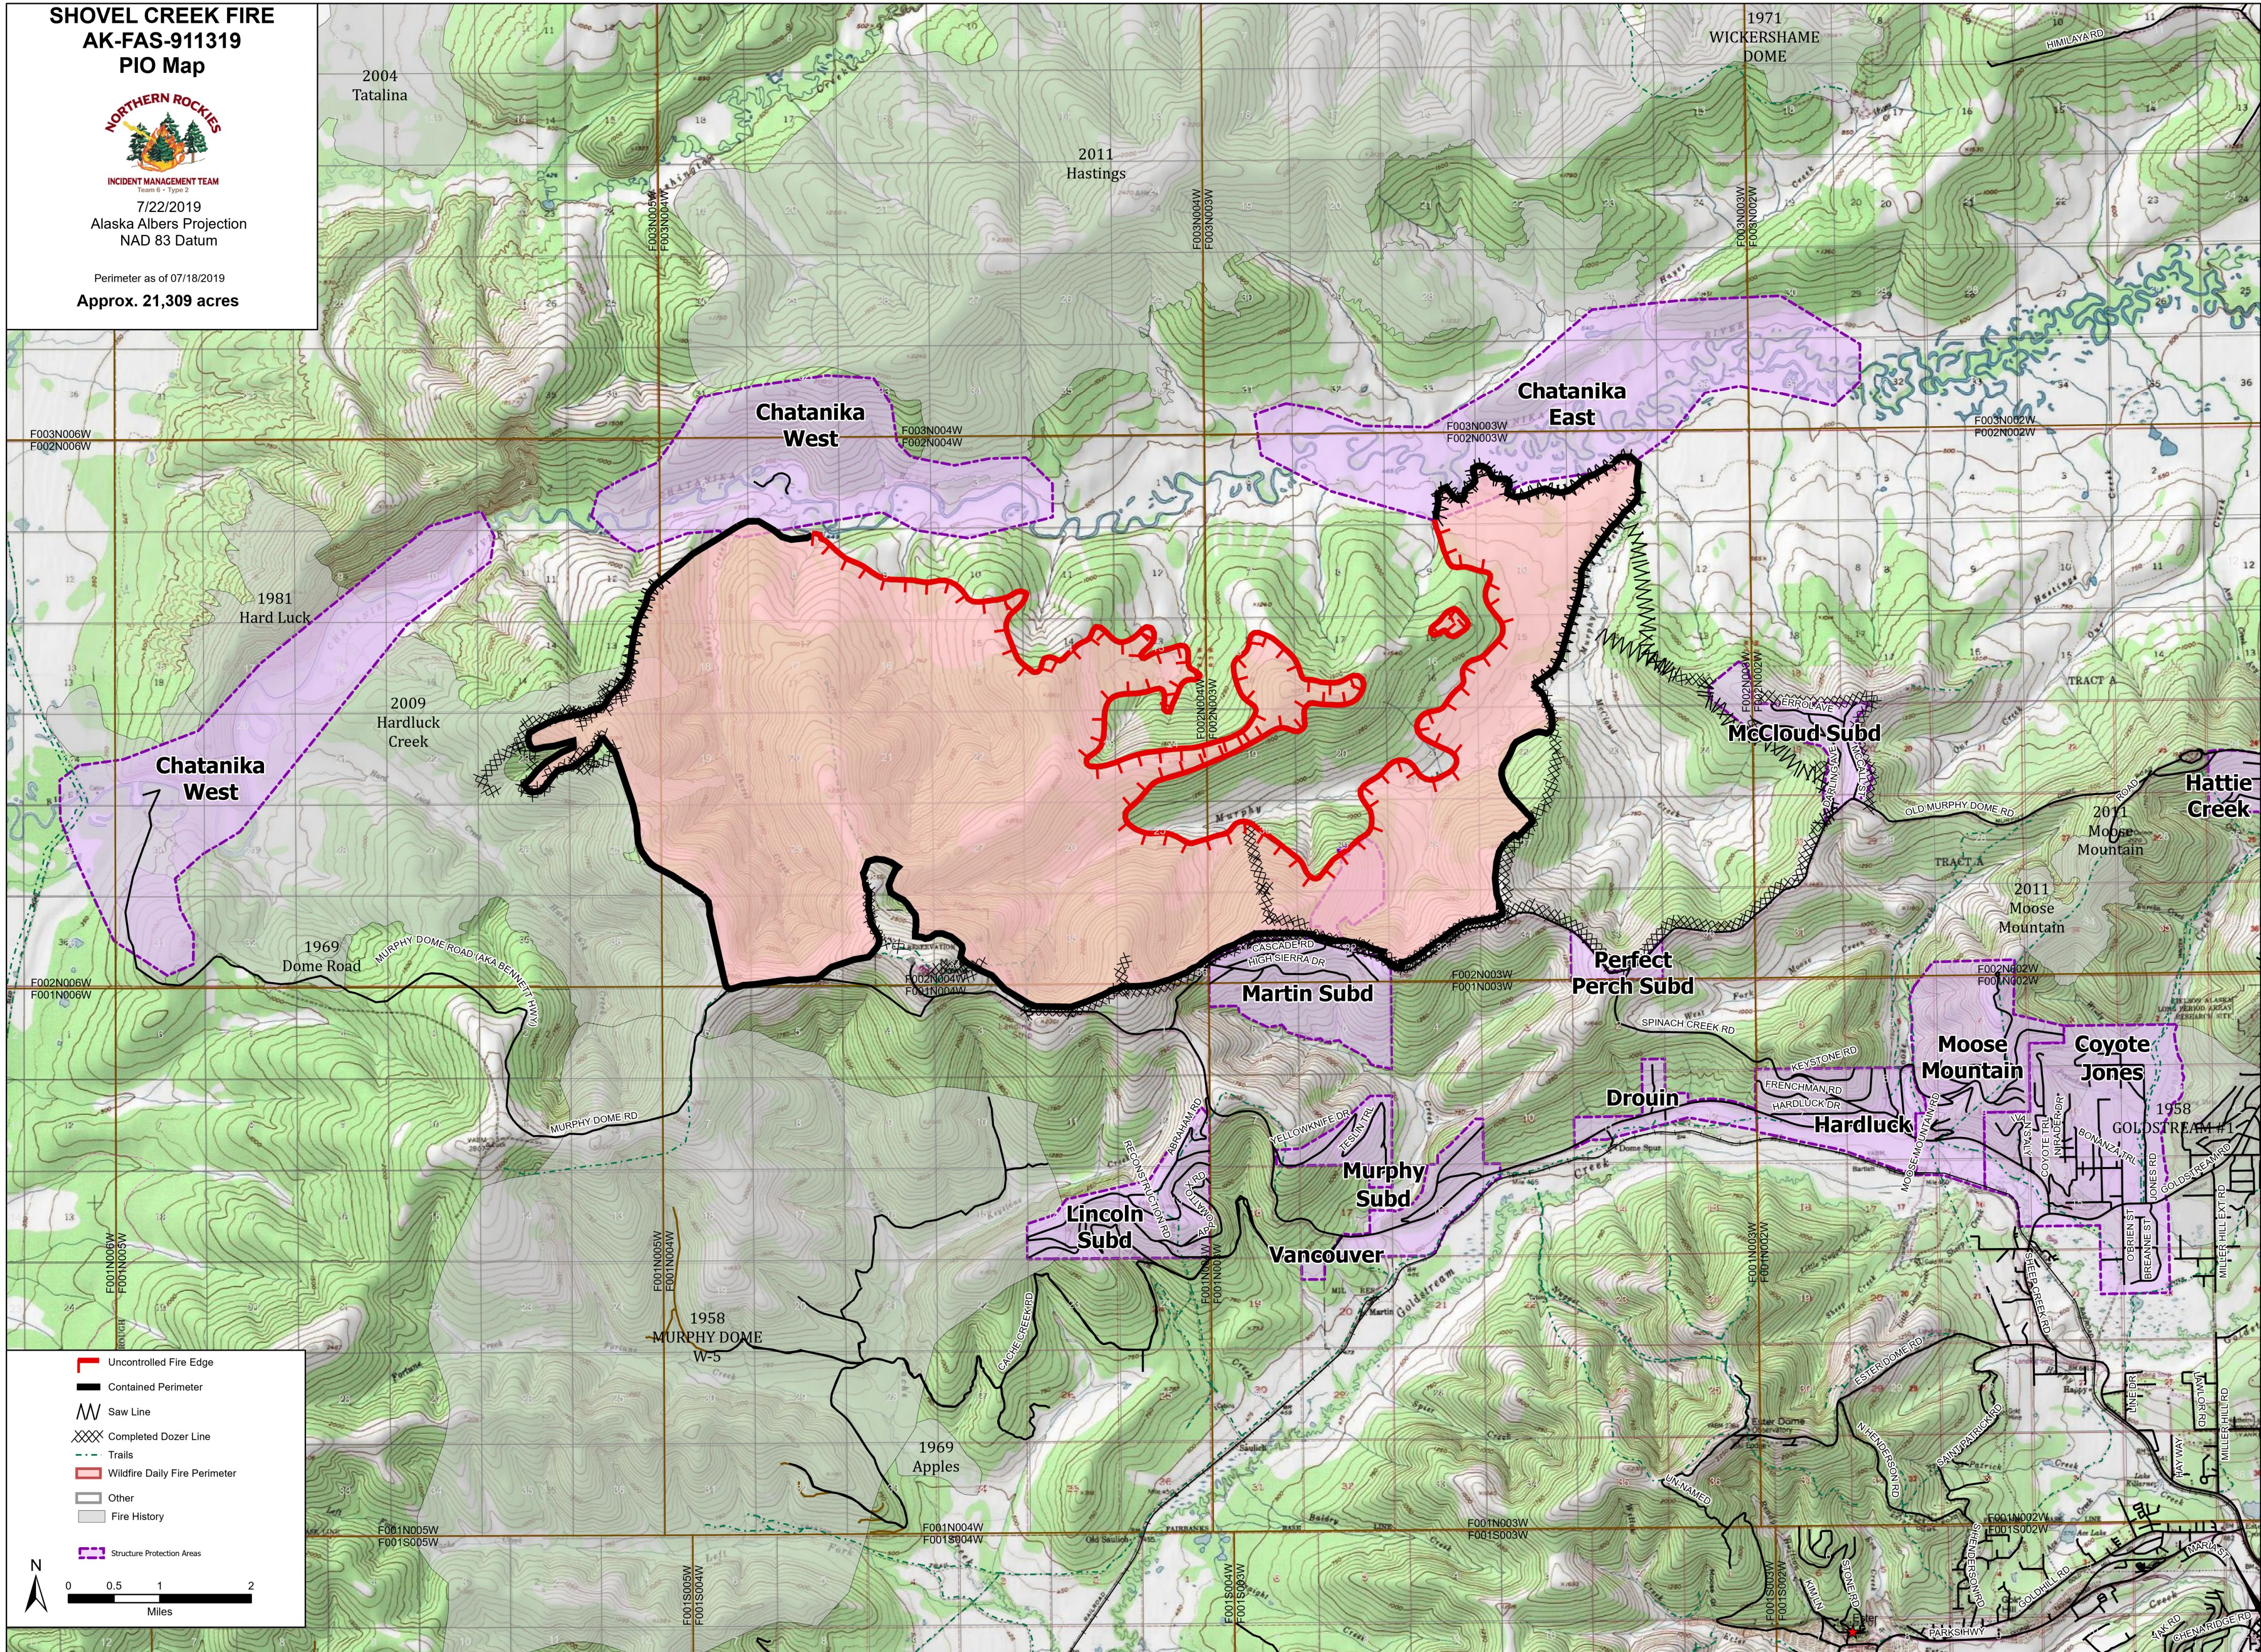

SHOVEL CREEK FIRE
AK-FAS-911319
PIO Map

INCIDENT MANAGEMENT TEAM
 Team 6 - Type 2

7/22/2019

Alaska Albers Projection
 NAD 83 Datum

Perimeter as of 07/18/2019

Approx. 21,309 acres

Legend

- Uncontrolled Fire Edge
- Contained Perimeter
- Saw Line
- Completed Dozer Line
- Trails
- Wildfire Daily Fire Perimeter
- Other
- Fire History
- Structure Protection Areas

0 0.5 1 2
 Miles