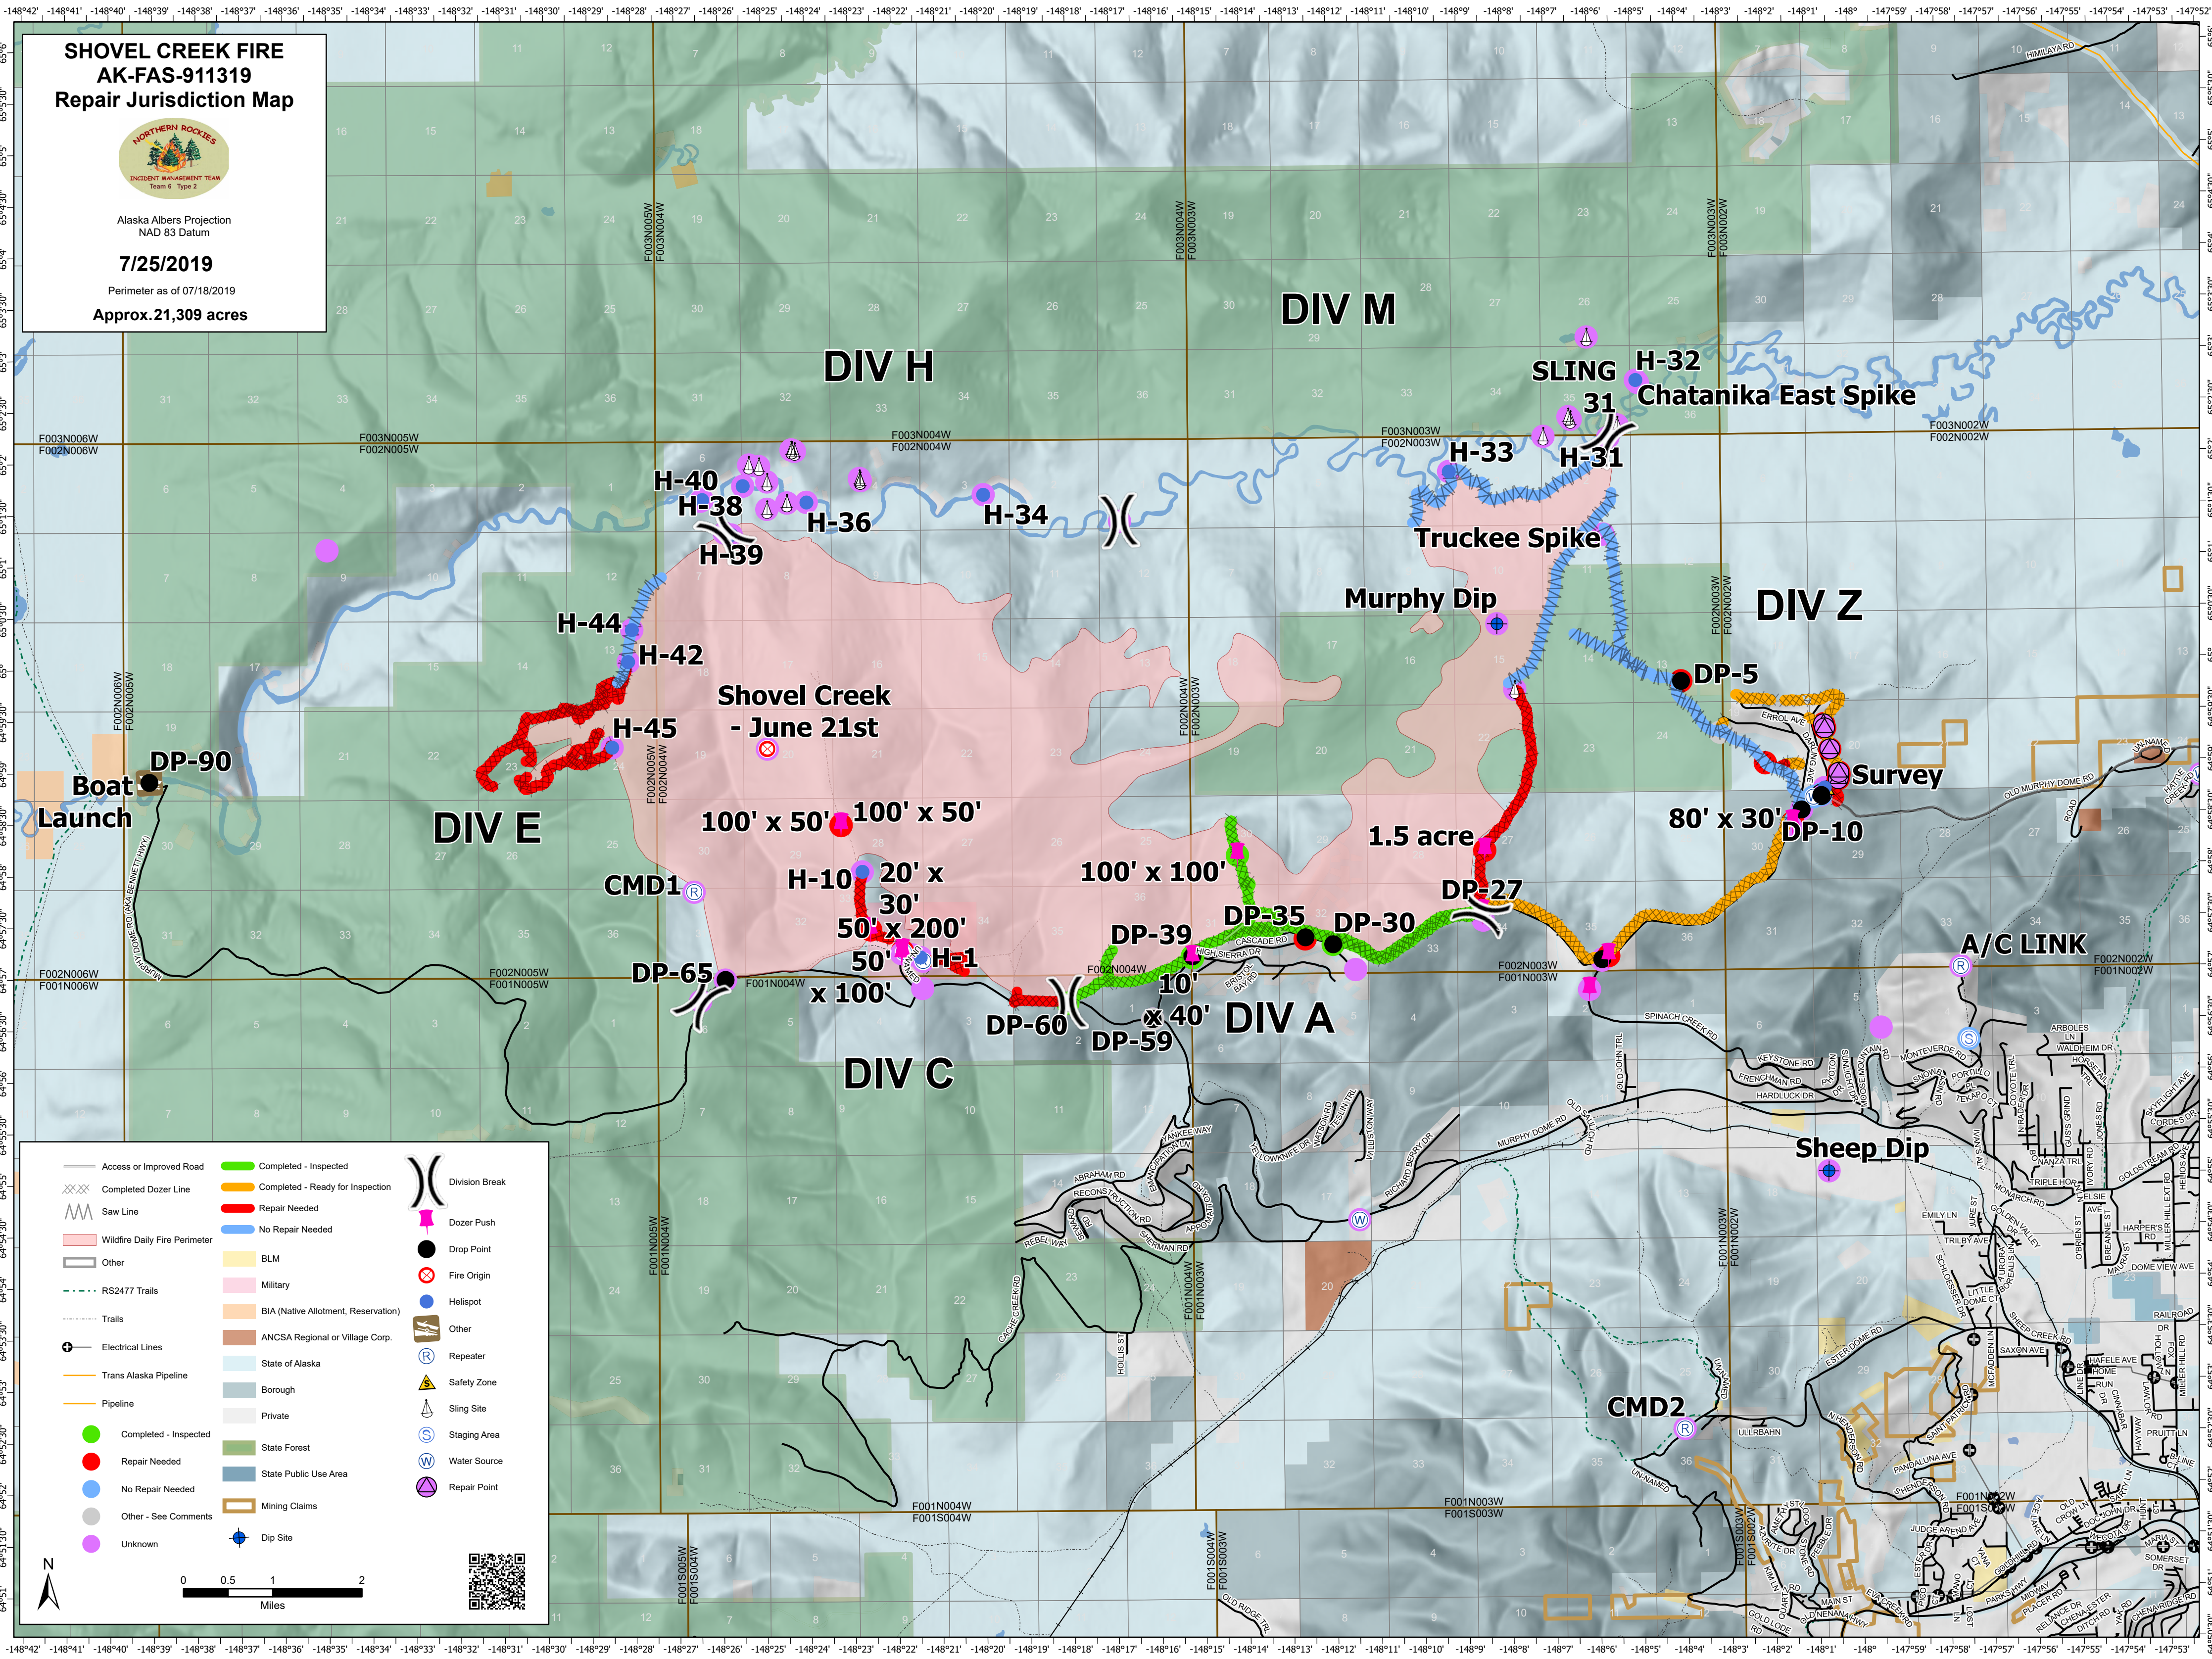

SHOVEL CREEK FIRE AK-FAS-911319 Repair Jurisdiction Map

Alaska Albers Projection
NAD 83 Datum

7/25/2019

Perimeter as of 07/18/2019

Approx. 21,309 acres

0 0.5 1 2 Miles