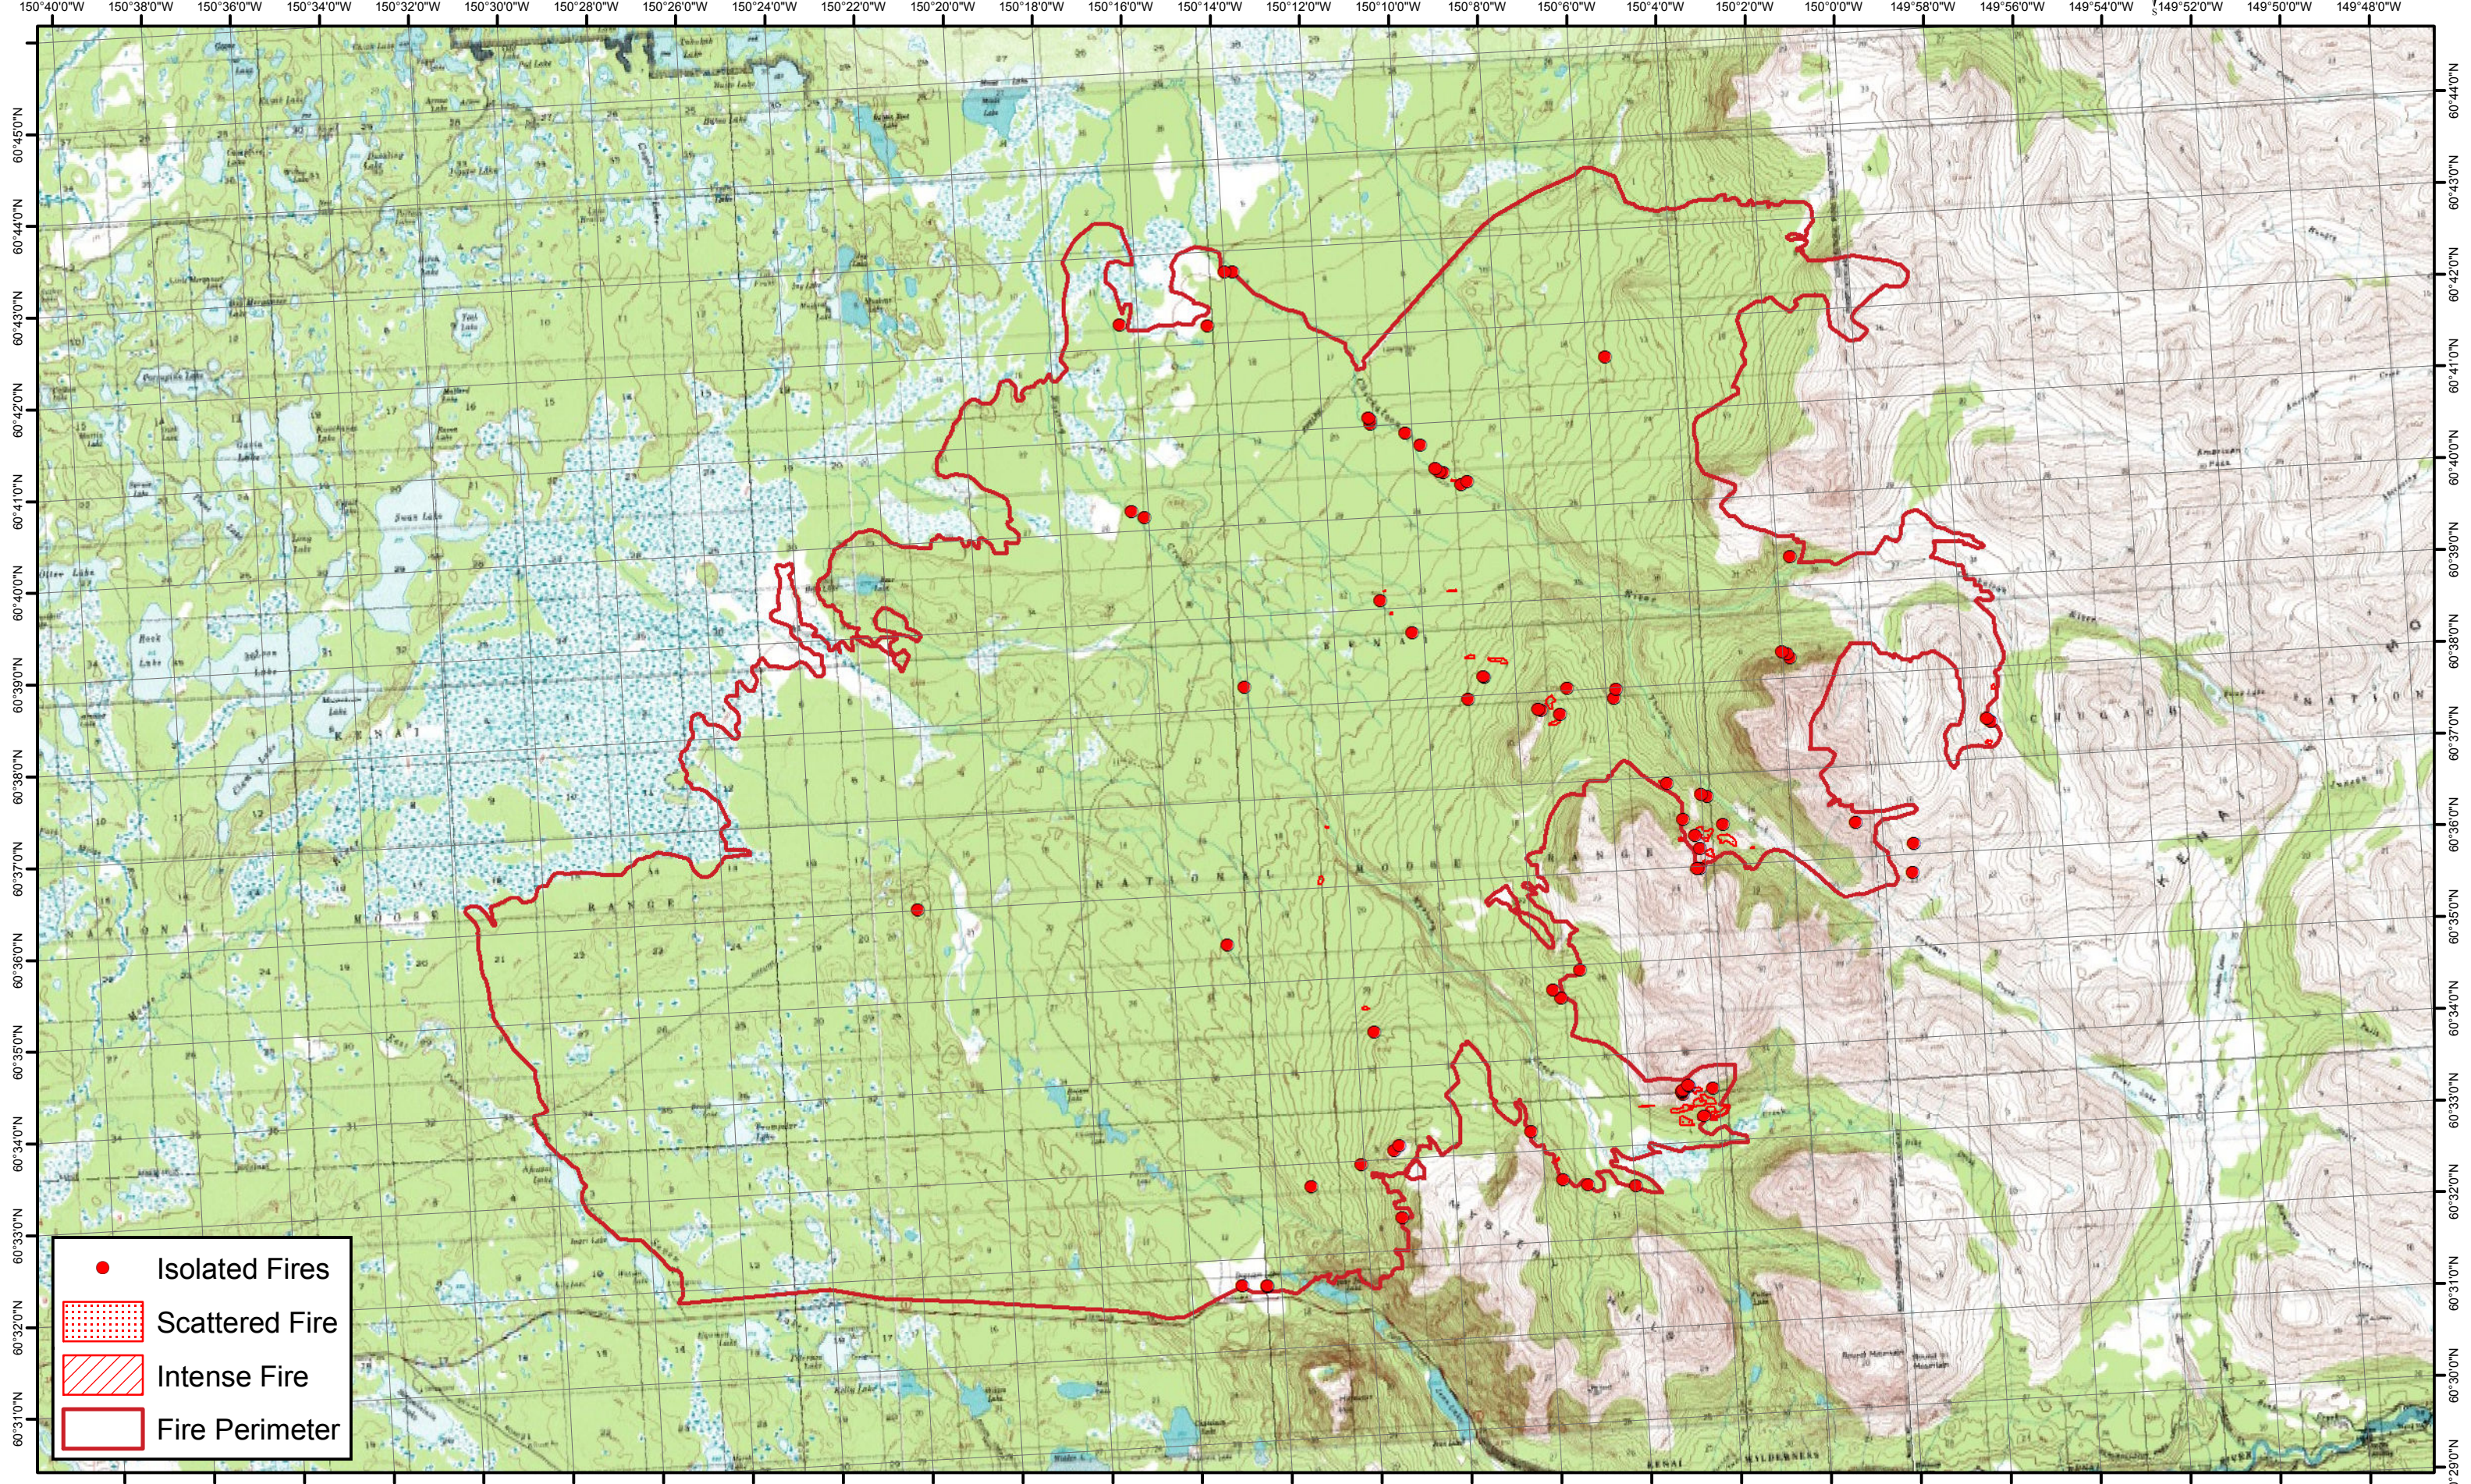

Swan Lake Wildfire
Kenai-Kodiak Area, Alaska DOF
30 miles east-northeast of Soldatna, AK

08 Aug 2019
c. 0600 UTC
Estimated 102,242 Acres

- Isolated Fires
- ▨ Scattered Fire
- ▧ Intense Fire
- ▭ Fire Perimeter

0 0.5 1 2 3 4 5 6 7 8 9 Miles

Map created with USGS 63K Quads (Alaska); Projection: NAD 1983 2011 Alaska Albers