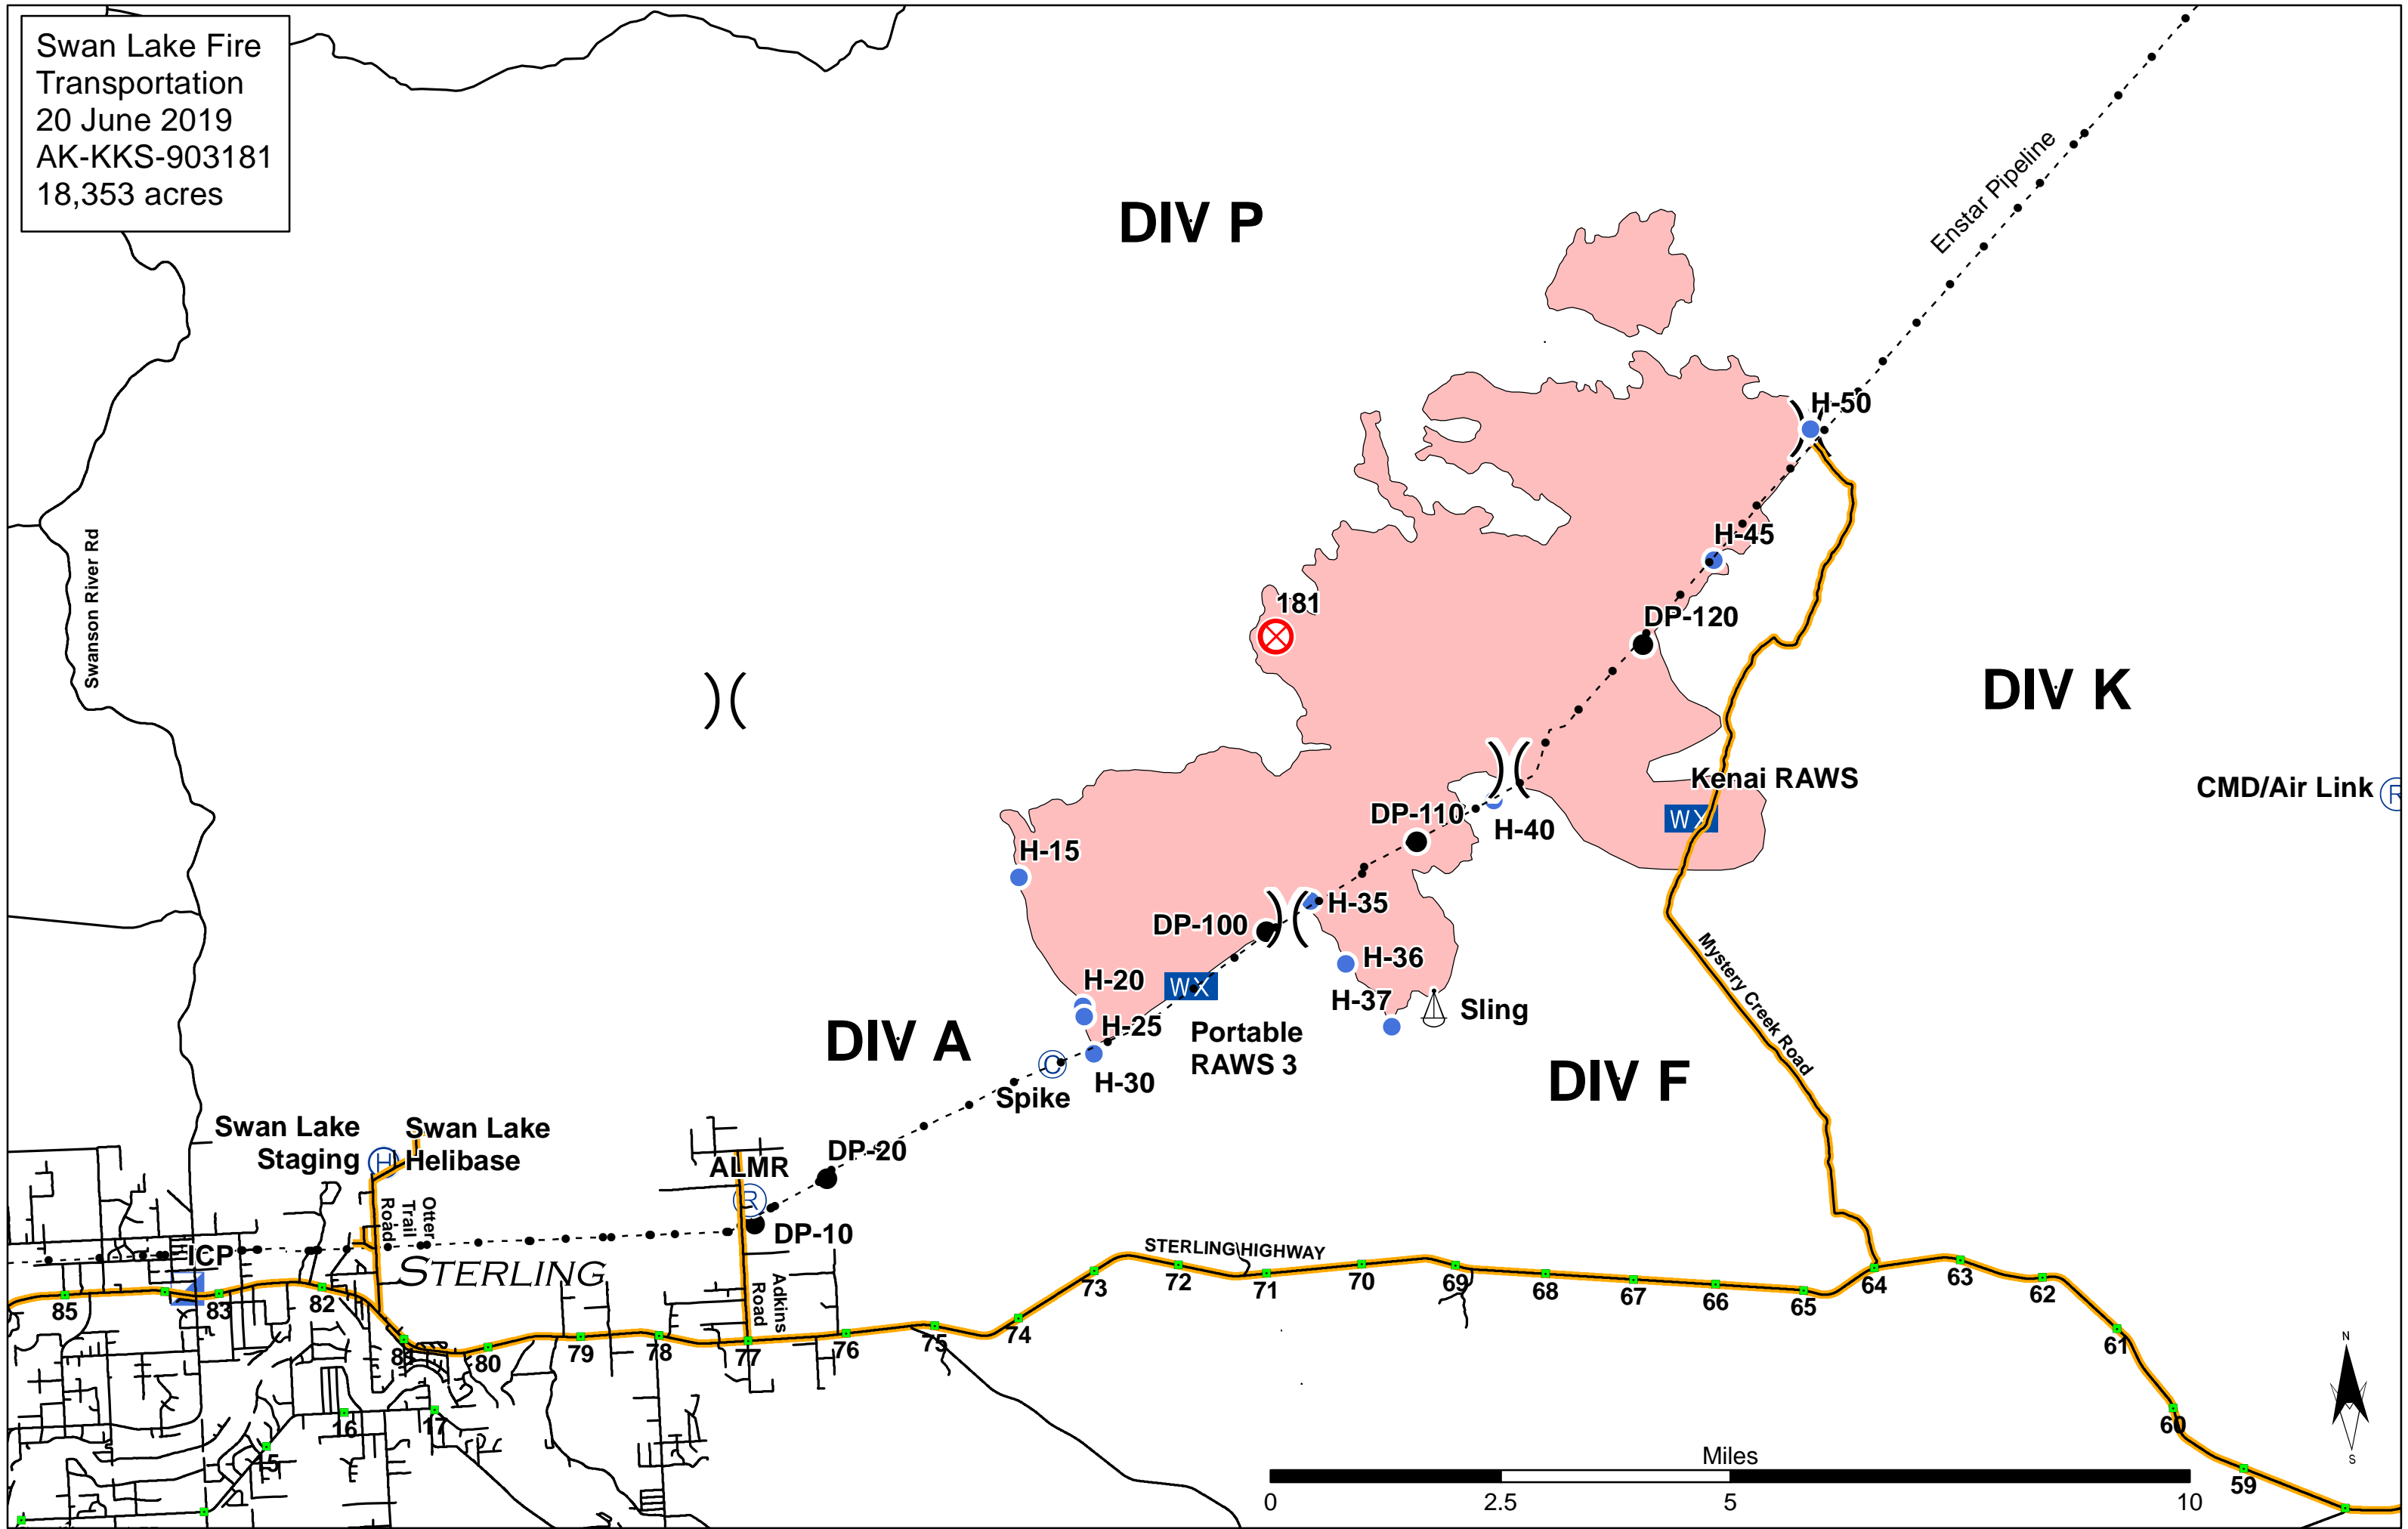

Swan Lake Fire
Transportation
20 June 2019
AK-KKS-903181
18,353 acres

DIV P

DIV K

DIV A

DIV F

CMD/Air Link

Miles