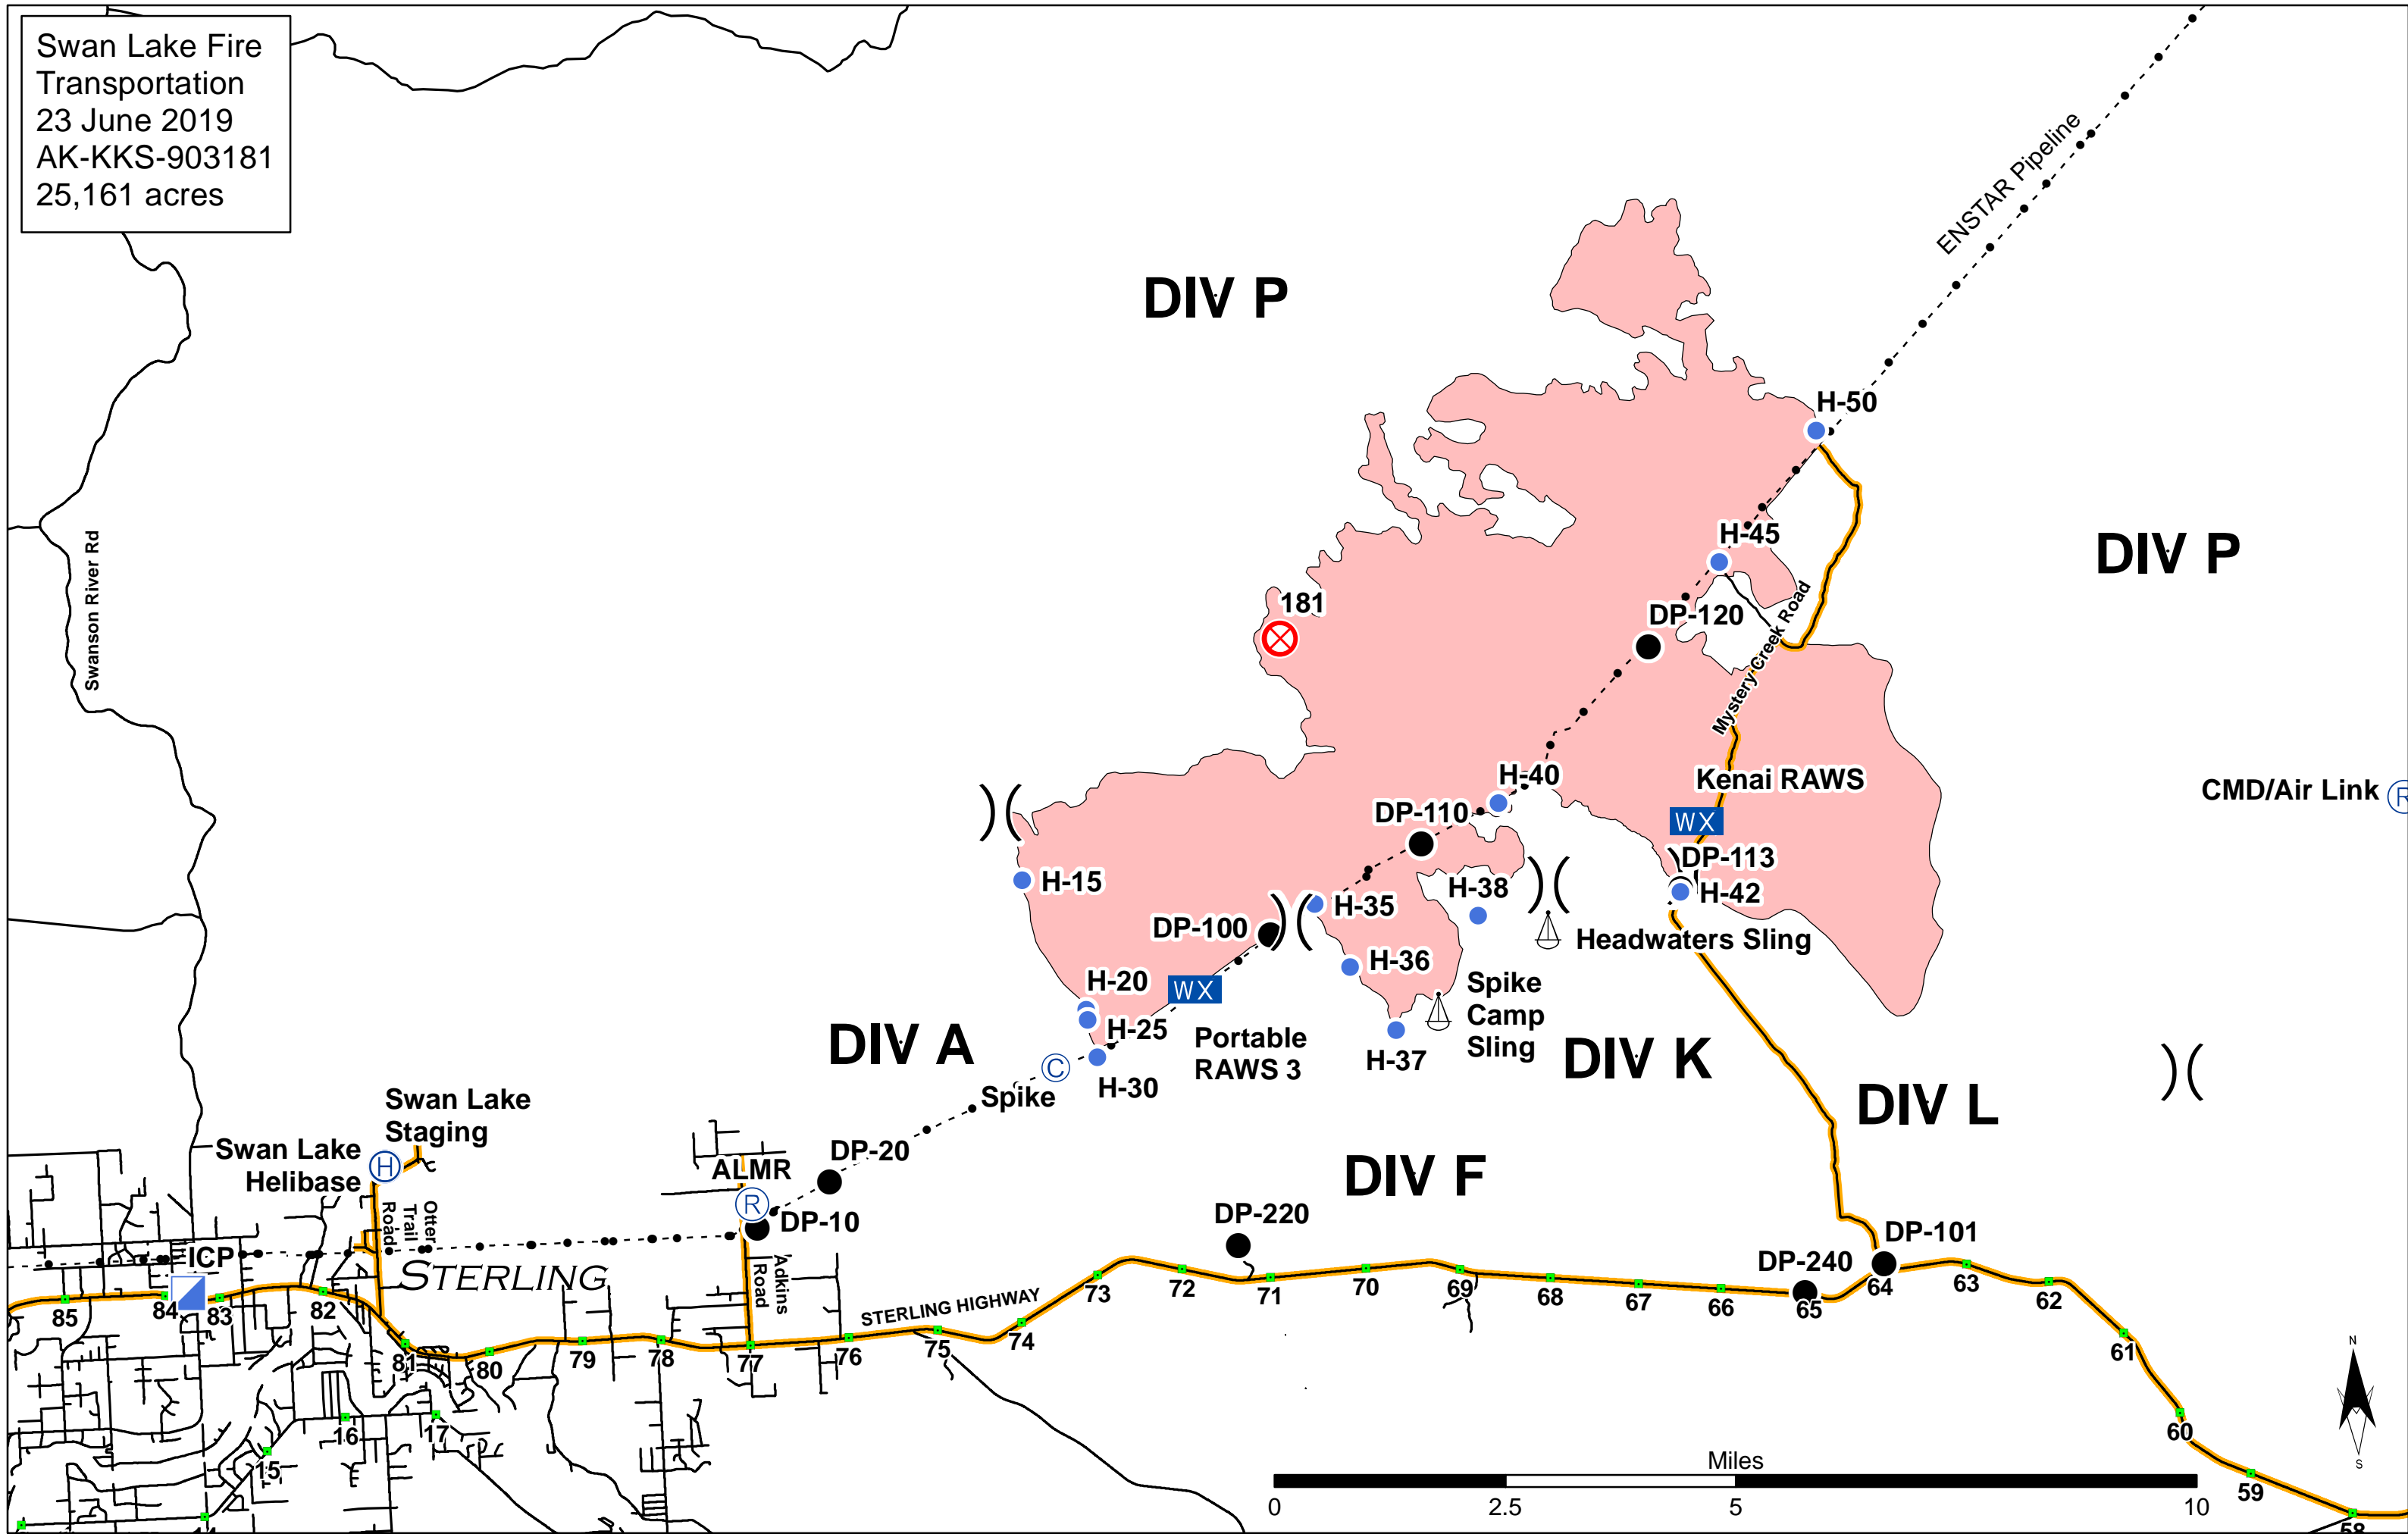

Swan Lake Fire
Transportation
23 June 2019
AK-KKS-903181
25,161 acres

DIV P

DIV P

DIV A

DIV K

DIV L

DIV F

Swan Lake Helibase

Swan Lake Staging

Kenai RAWS

Portable RAWS 3

Headwaters Sling

Spike Camp Sling

STERLING

STERLING HIGHWAY

ENSTAR Pipeline

CMD/Air Link

Miles