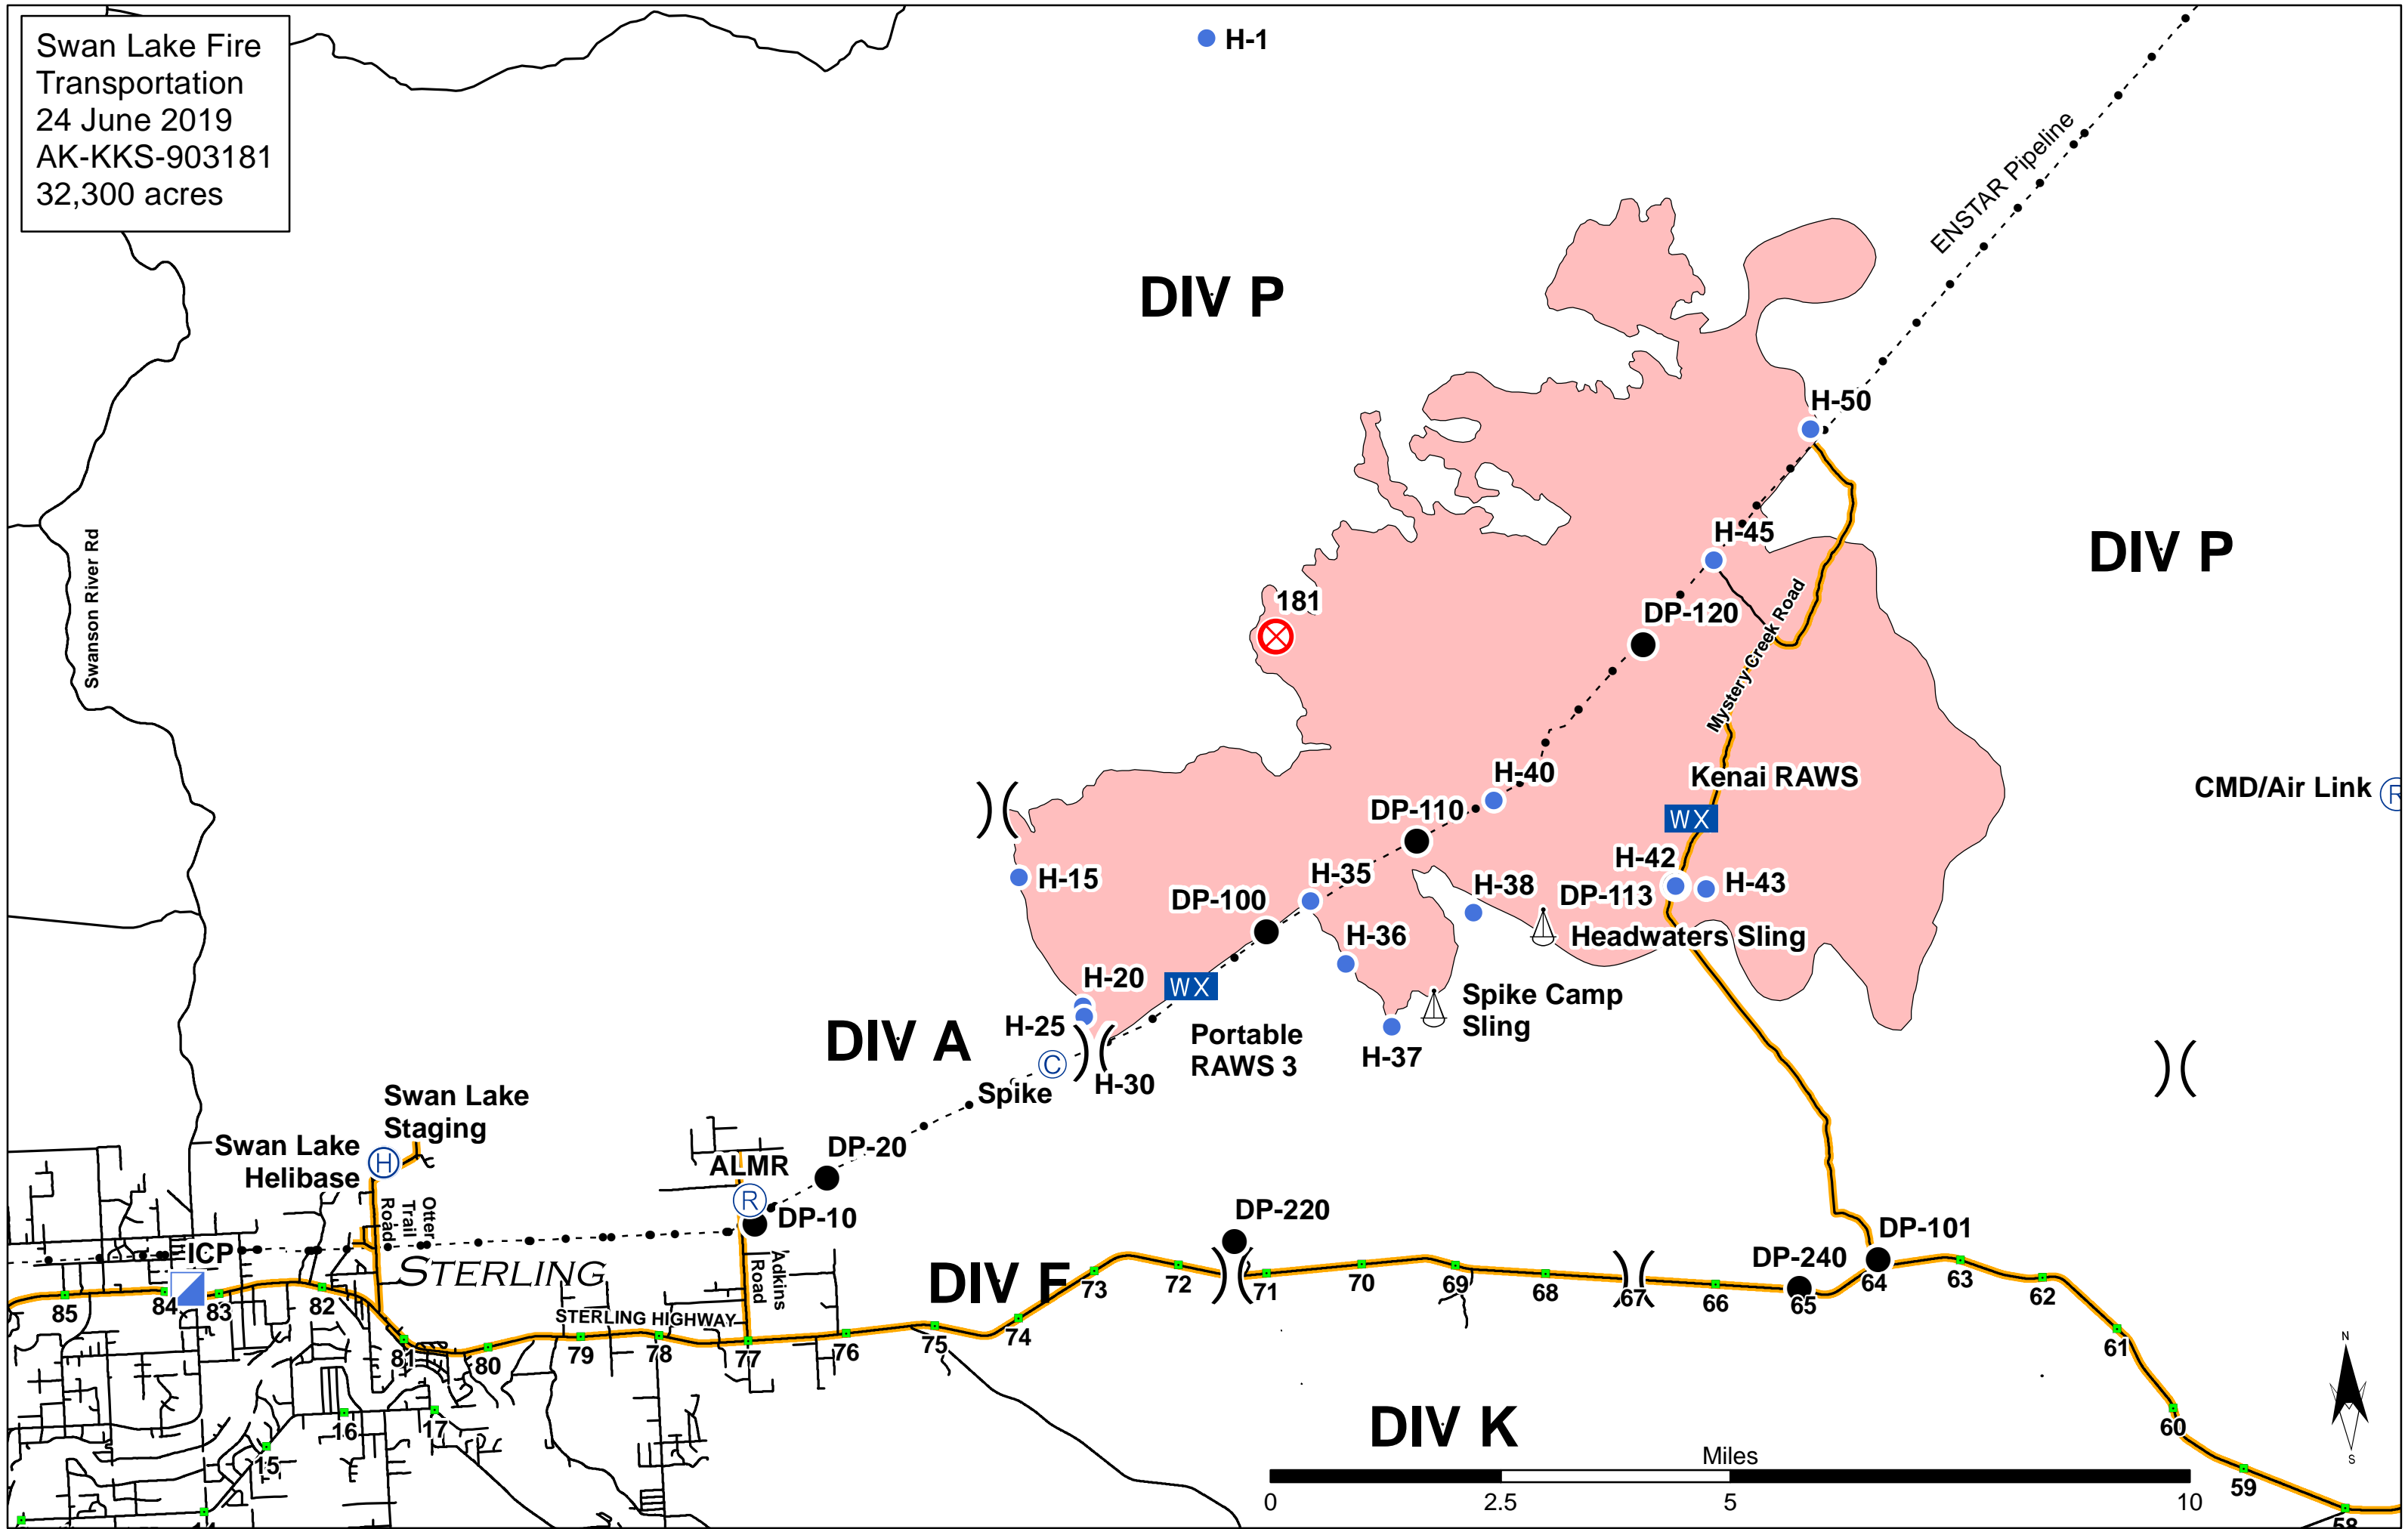

Swan Lake Fire
Transportation
24 June 2019
AK-KKS-903181
32,300 acres

DIV P

DIV P

DIV A

DIV F

DIV K

CMD/Air Link

Swan Lake Staging

Swan Lake Helibase

(H)

ALMR

(R)

STERLING

STERLING HIGHWAY

Miles