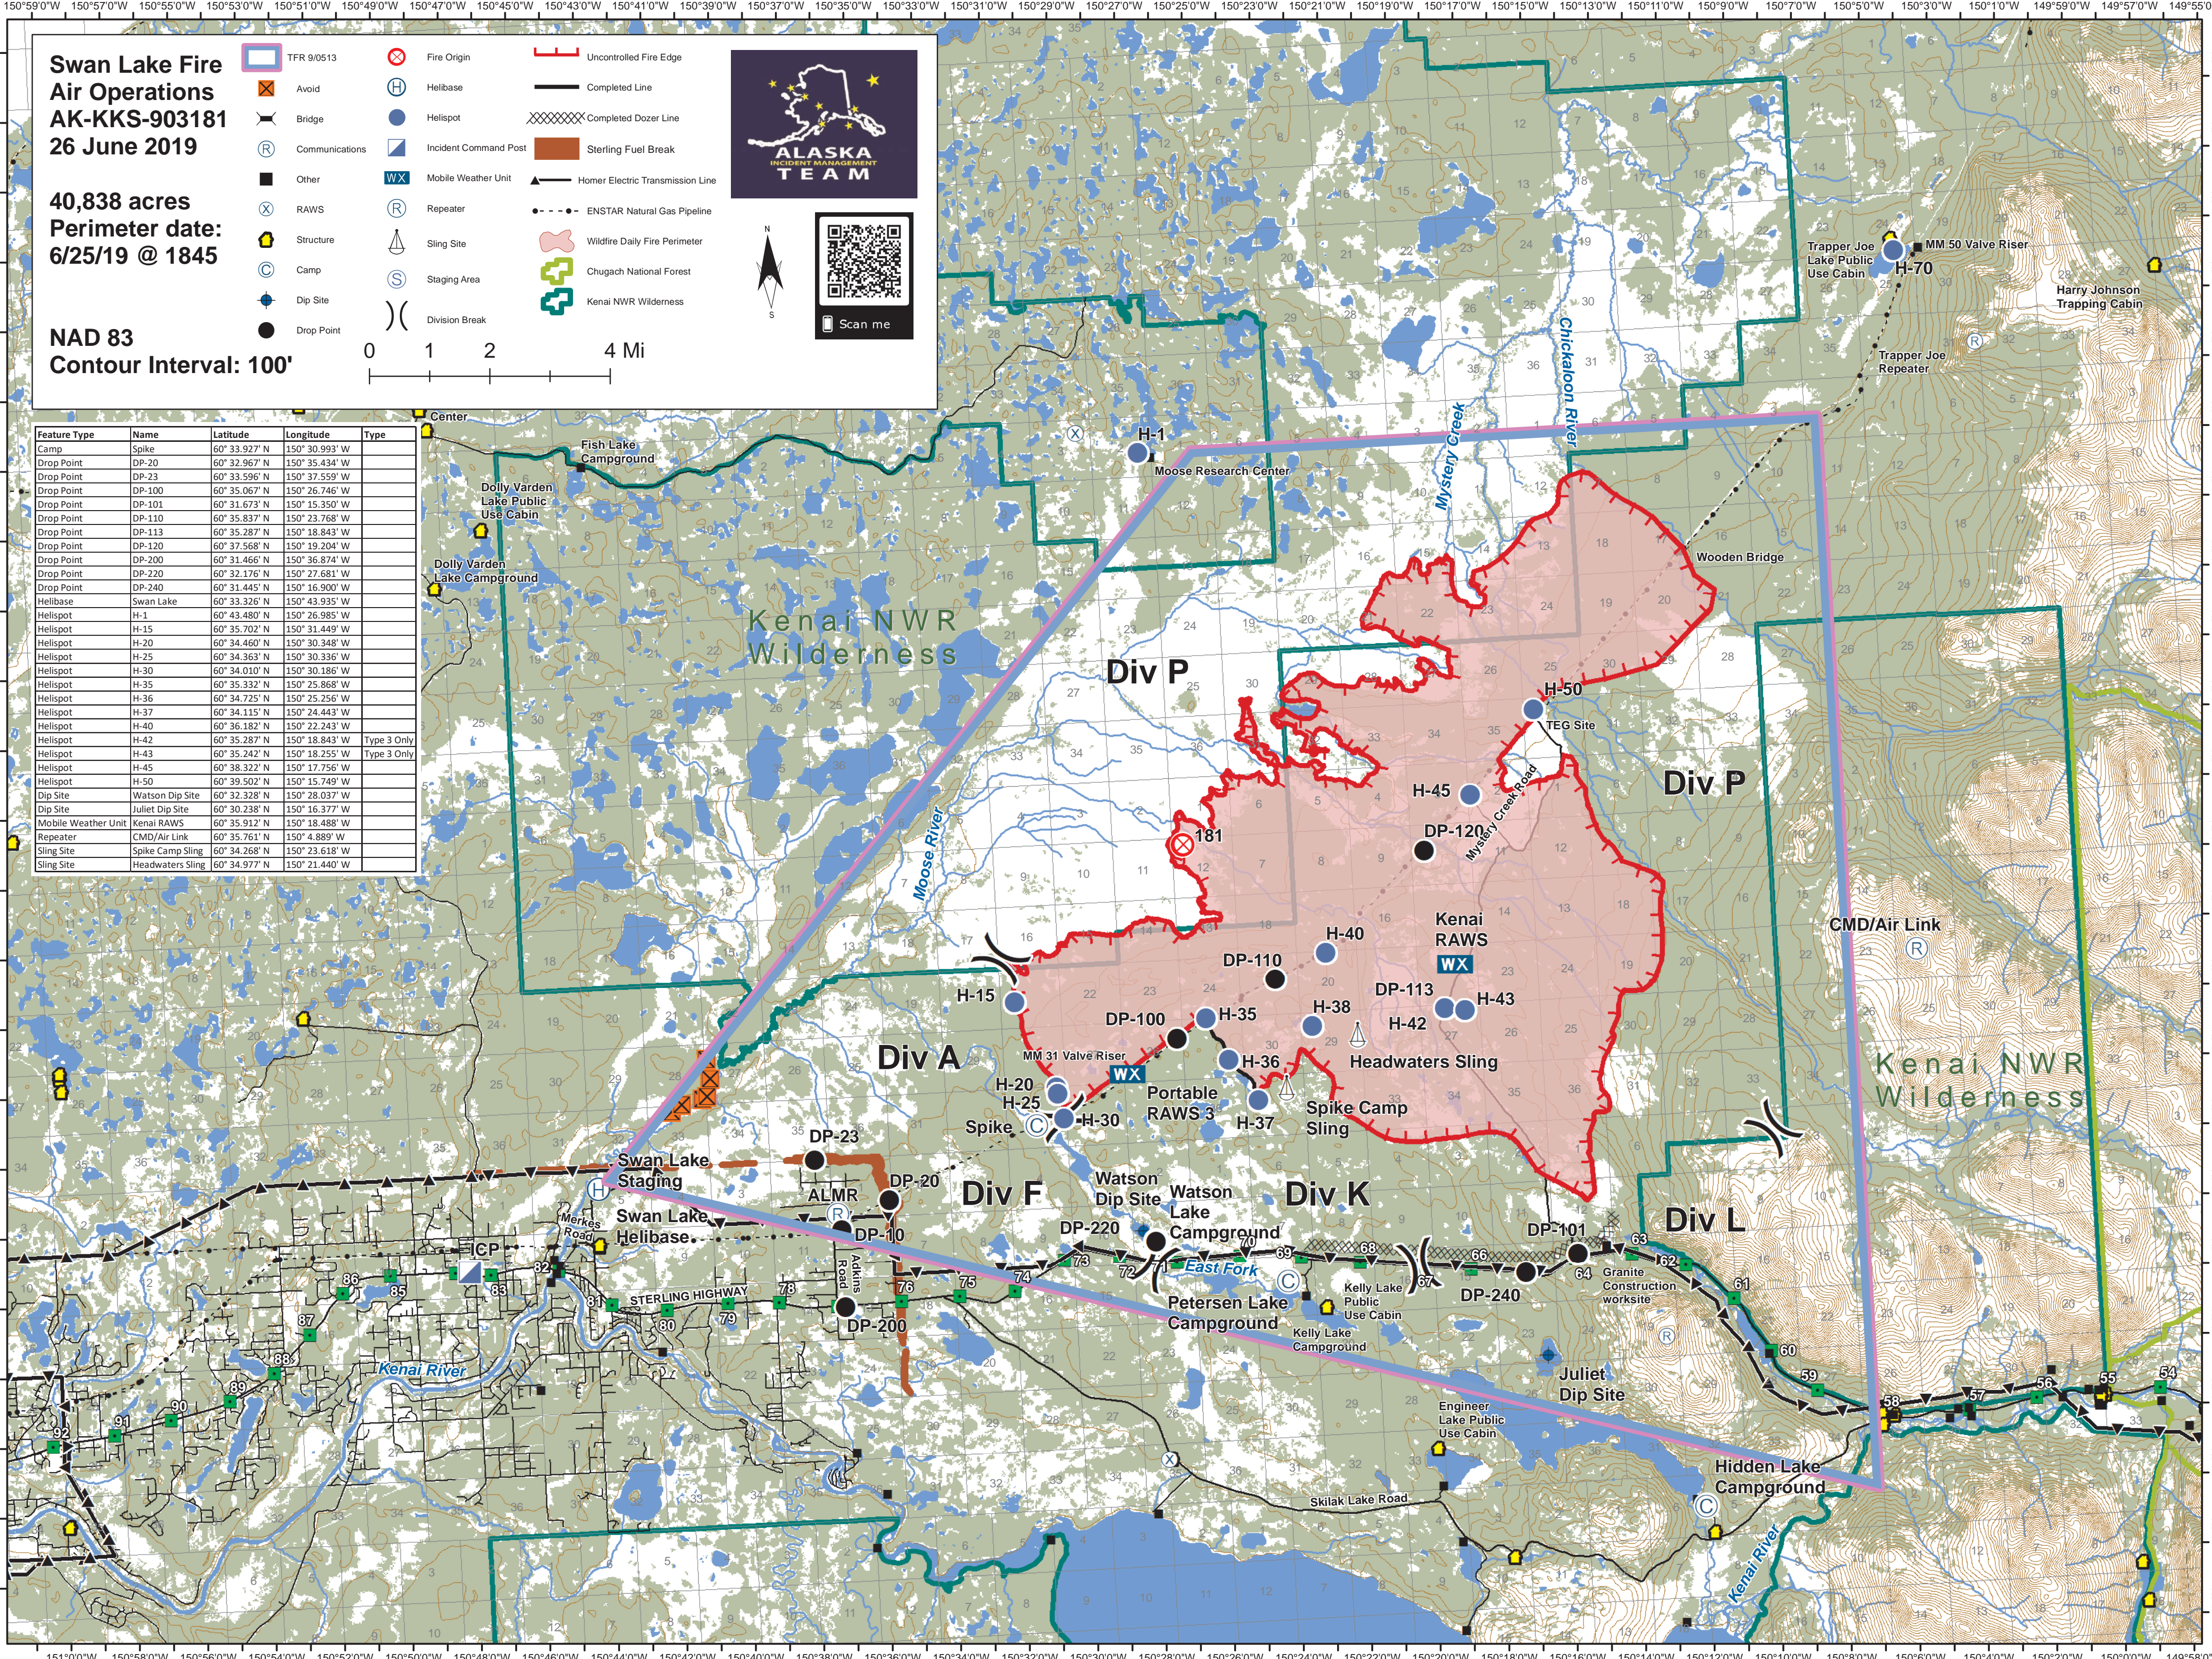

Feature Type	Name	Latitude	Longitude	Type
Camp	Spike	60° 33.927' N	150° 30.993' W	
Drop Point	DP-20	60° 32.967' N	150° 35.434' W	
Drop Point	DP-23	60° 33.596' N	150° 37.559' W	
Drop Point	DP-100	60° 35.067' N	150° 26.746' W	
Drop Point	DP-101	60° 31.673' N	150° 15.350' W	
Drop Point	DP-110	60° 35.837' N	150° 23.768' W	
Drop Point	DP-113	60° 35.287' N	150° 18.843' W	
Drop Point	DP-120	60° 37.568' N	150° 19.204' W	
Drop Point	DP-200	60° 31.466' N	150° 36.874' W	
Drop Point	DP-220	60° 32.176' N	150° 27.681' W	
Drop Point	DP-240	60° 31.445' N	150° 16.900' W	
Helibase	Swan Lake	60° 33.326' N	150° 43.935' W	
Helispot	H-1	60° 43.480' N	150° 26.985' W	
Helispot	H-15	60° 35.702' N	150° 31.449' W	
Helispot	H-20	60° 34.460' N	150° 30.348' W	
Helispot	H-25	60° 34.363' N	150° 30.336' W	
Helispot	H-30	60° 34.010' N	150° 30.186' W	
Helispot	H-35	60° 35.332' N	150° 25.868' W	
Helispot	H-36	60° 34.725' N	150° 25.256' W	
Helispot	H-37	60° 34.115' N	150° 24.443' W	
Helispot	H-40	60° 36.182' N	150° 22.243' W	
Helispot	H-42	60° 35.287' N	150° 18.843' W	Type 3 Only
Helispot	H-43	60° 35.242' N	150° 18.255' W	Type 3 Only
Helispot	H-45	60° 38.322' N	150° 17.756' W	
Helispot	H-50	60° 39.502' N	150° 15.749' W	
Dip Site	Watson Dip Site	60° 32.328' N	150° 28.037' W	
Dip Site	Juliet Dip Site	60° 30.238' N	150° 16.377' W	
Mobile Weather Unit	Kenai RAWS	60° 35.912' N	150° 18.488' W	
Repeater	CMD/Air Link	60° 35.761' N	150° 4.889' W	
Sling Site	Spike Camp Sling	60° 34.268' N	150° 23.618' W	
Sling Site	Headwaters Sling	60° 34.977' N	150° 21.440' W	

Div A **Div P** **Div F** **Div K** **Div L**

Swan Lake Staging
Swan Lake Helibase
Petersen Lake Campground
Watson Lake Campground
Hidden Lake Campground

Kenai NWR Wilderness
Moose River
Chickaloon River
Mystery Creek
Mystery Creek Road

Kenai RAWS
Headwaters Sling
Spike Camp Sling

ALMR
STERLING HIGHWAY
Skilak Lake Road

Trapper Joe Lake Public Use Cabin
MM 50 Valve Riser
Trapper Joe Repeater
Harry Johnson Trapping Cabin

Kenai NWR Wilderness
Kenai NWR Wilderness

Kenai RAWS
CMD/Air Link

Juliet Dip Site
Granite Construction worksite

Engineer Lake Public Use Cabin
Kelly Lake Public Use Cabin
Kelly Lake Campground

Skilak Lake Road