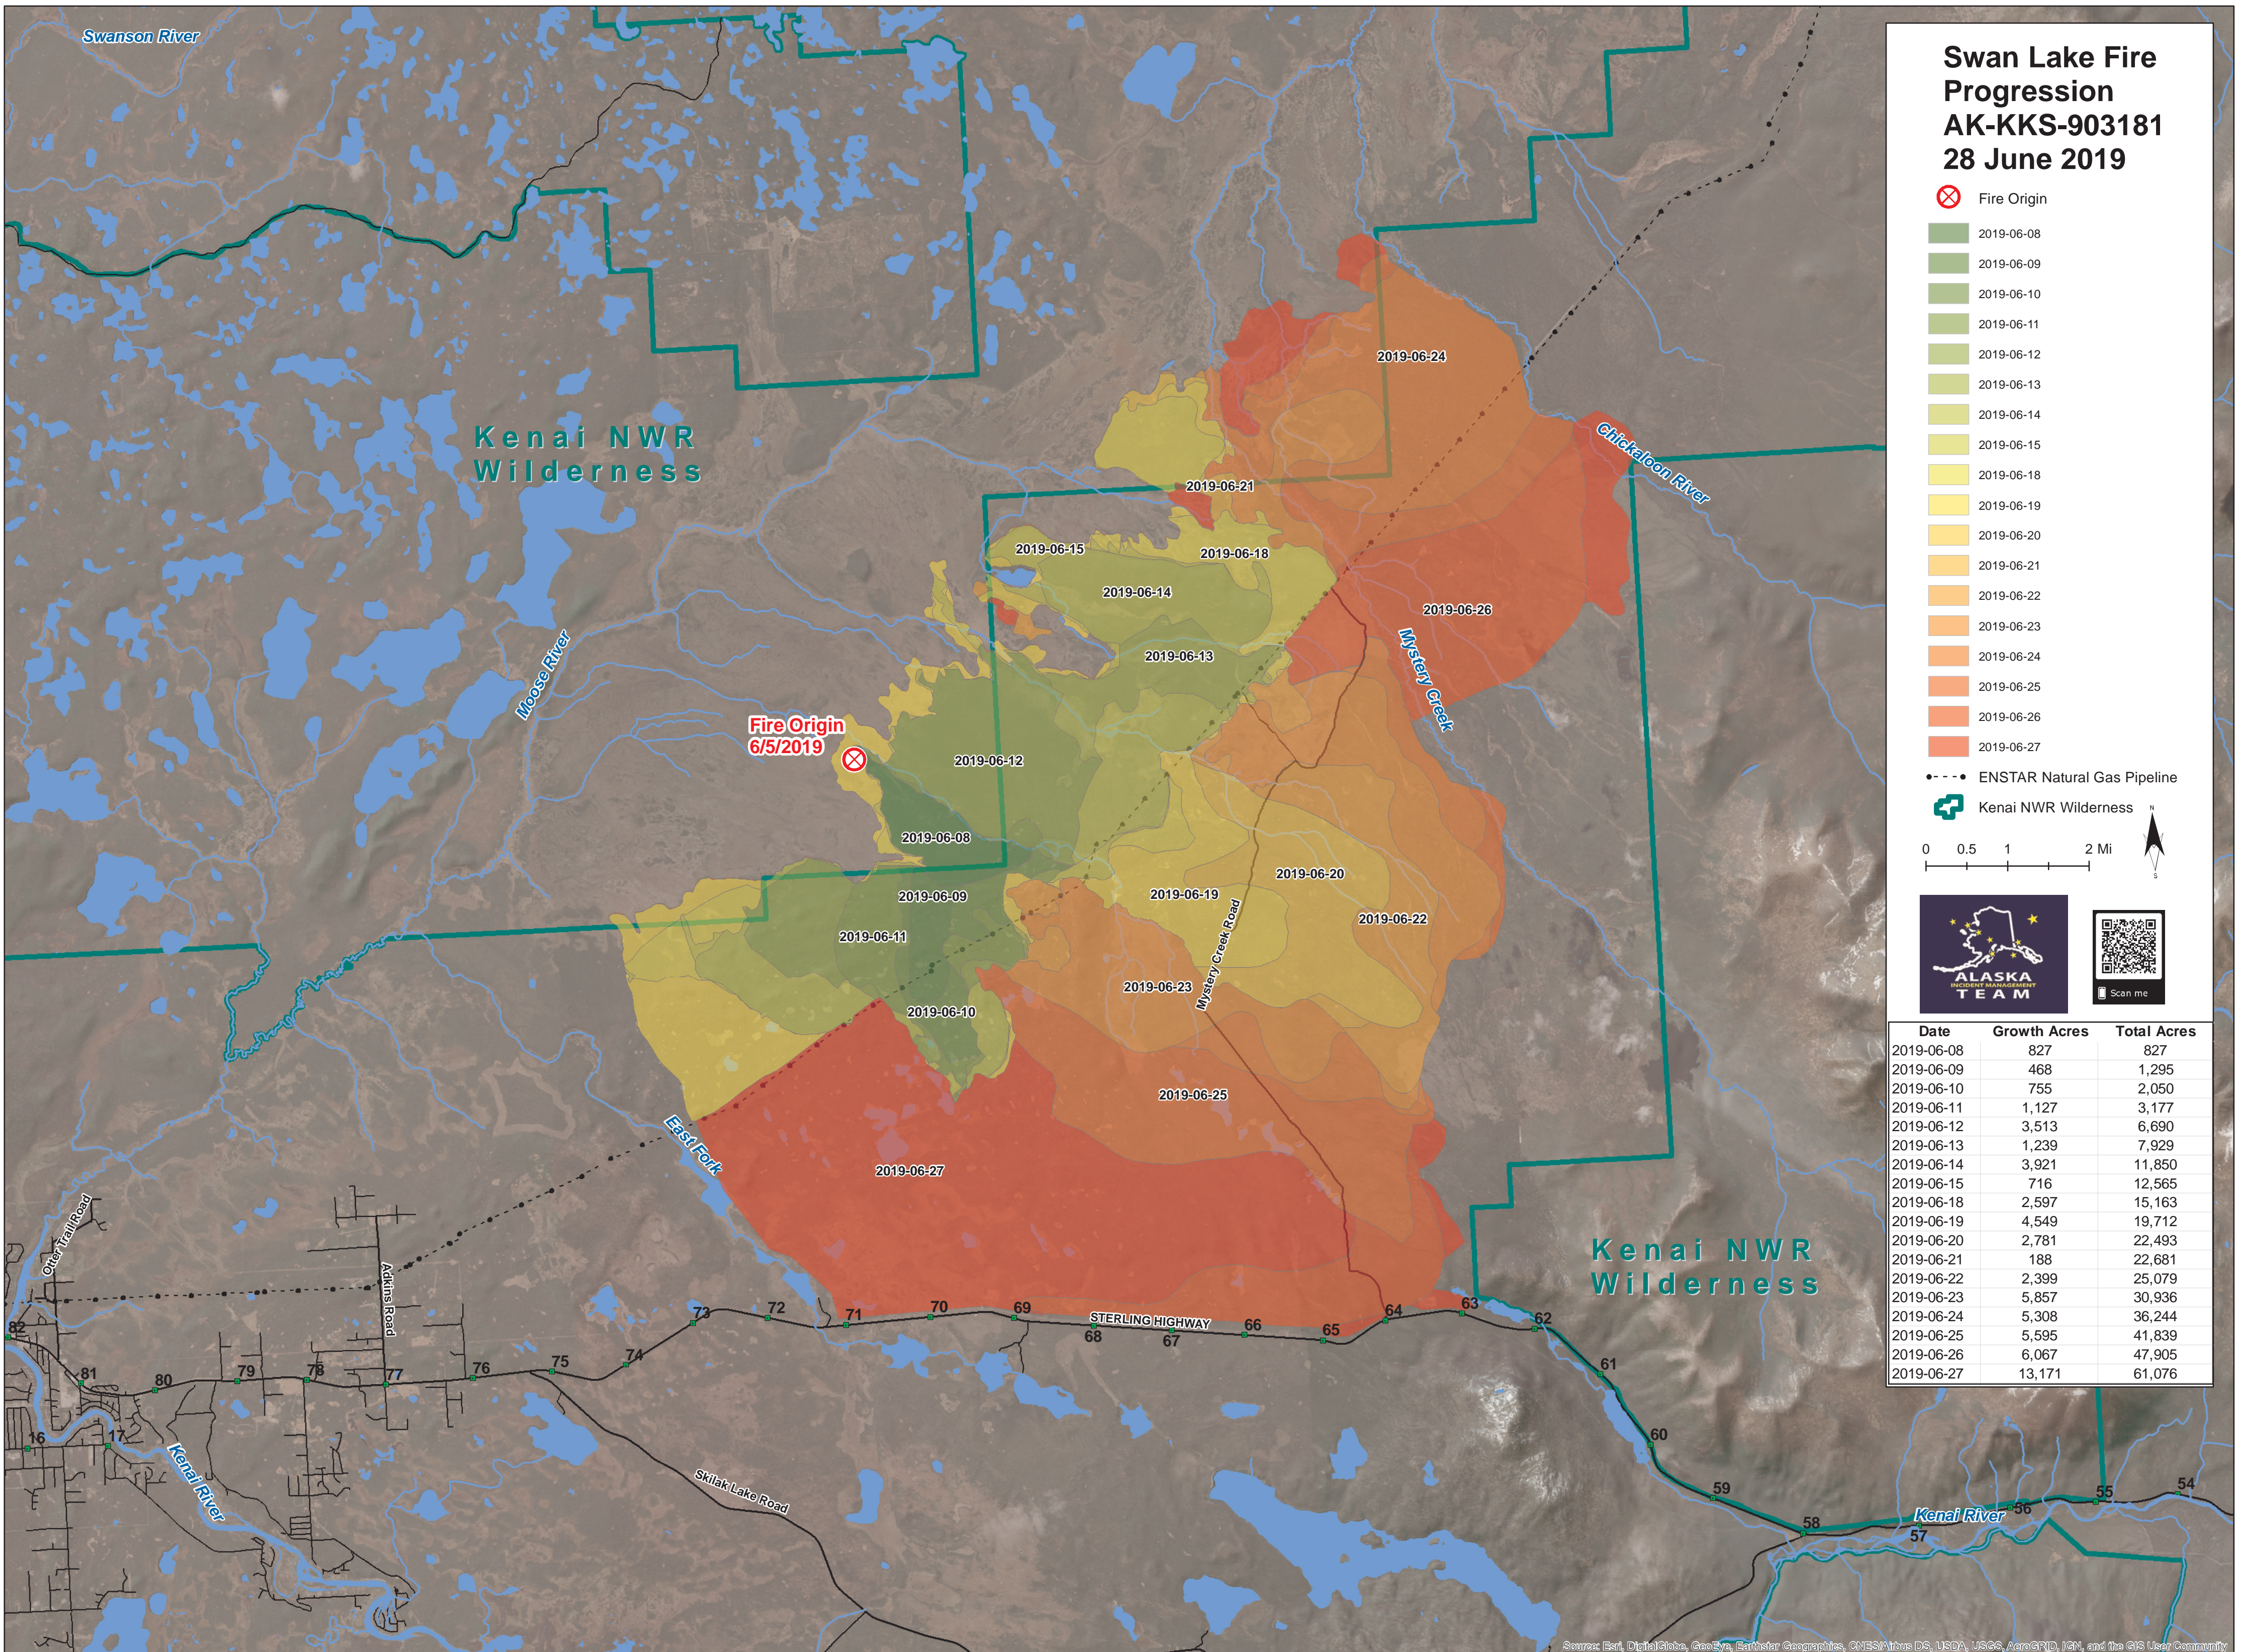

# Swan Lake Fire Progression

## AK-KKS-903181

### 28 June 2019

Date	Growth Acres	Total Acres
2019-06-08	827	827
2019-06-09	468	1,295
2019-06-10	755	2,050
2019-06-11	1,127	3,177
2019-06-12	3,513	6,690
2019-06-13	1,239	7,929
2019-06-14	3,921	11,850
2019-06-15	716	12,565
2019-06-18	2,597	15,163
2019-06-19	4,549	19,712
2019-06-20	2,781	22,493
2019-06-21	188	22,681
2019-06-22	2,399	25,079
2019-06-23	5,857	30,936
2019-06-24	5,308	36,244
2019-06-25	5,595	41,839
2019-06-26	6,067	47,905
2019-06-27	13,171	61,076

Source: Esri, DigitalGlobe, GeoEye, Earthstar Geographics, CNES/Airbus DS, USDA, USGS, AeroGRID, IGN, and the GIS User Community