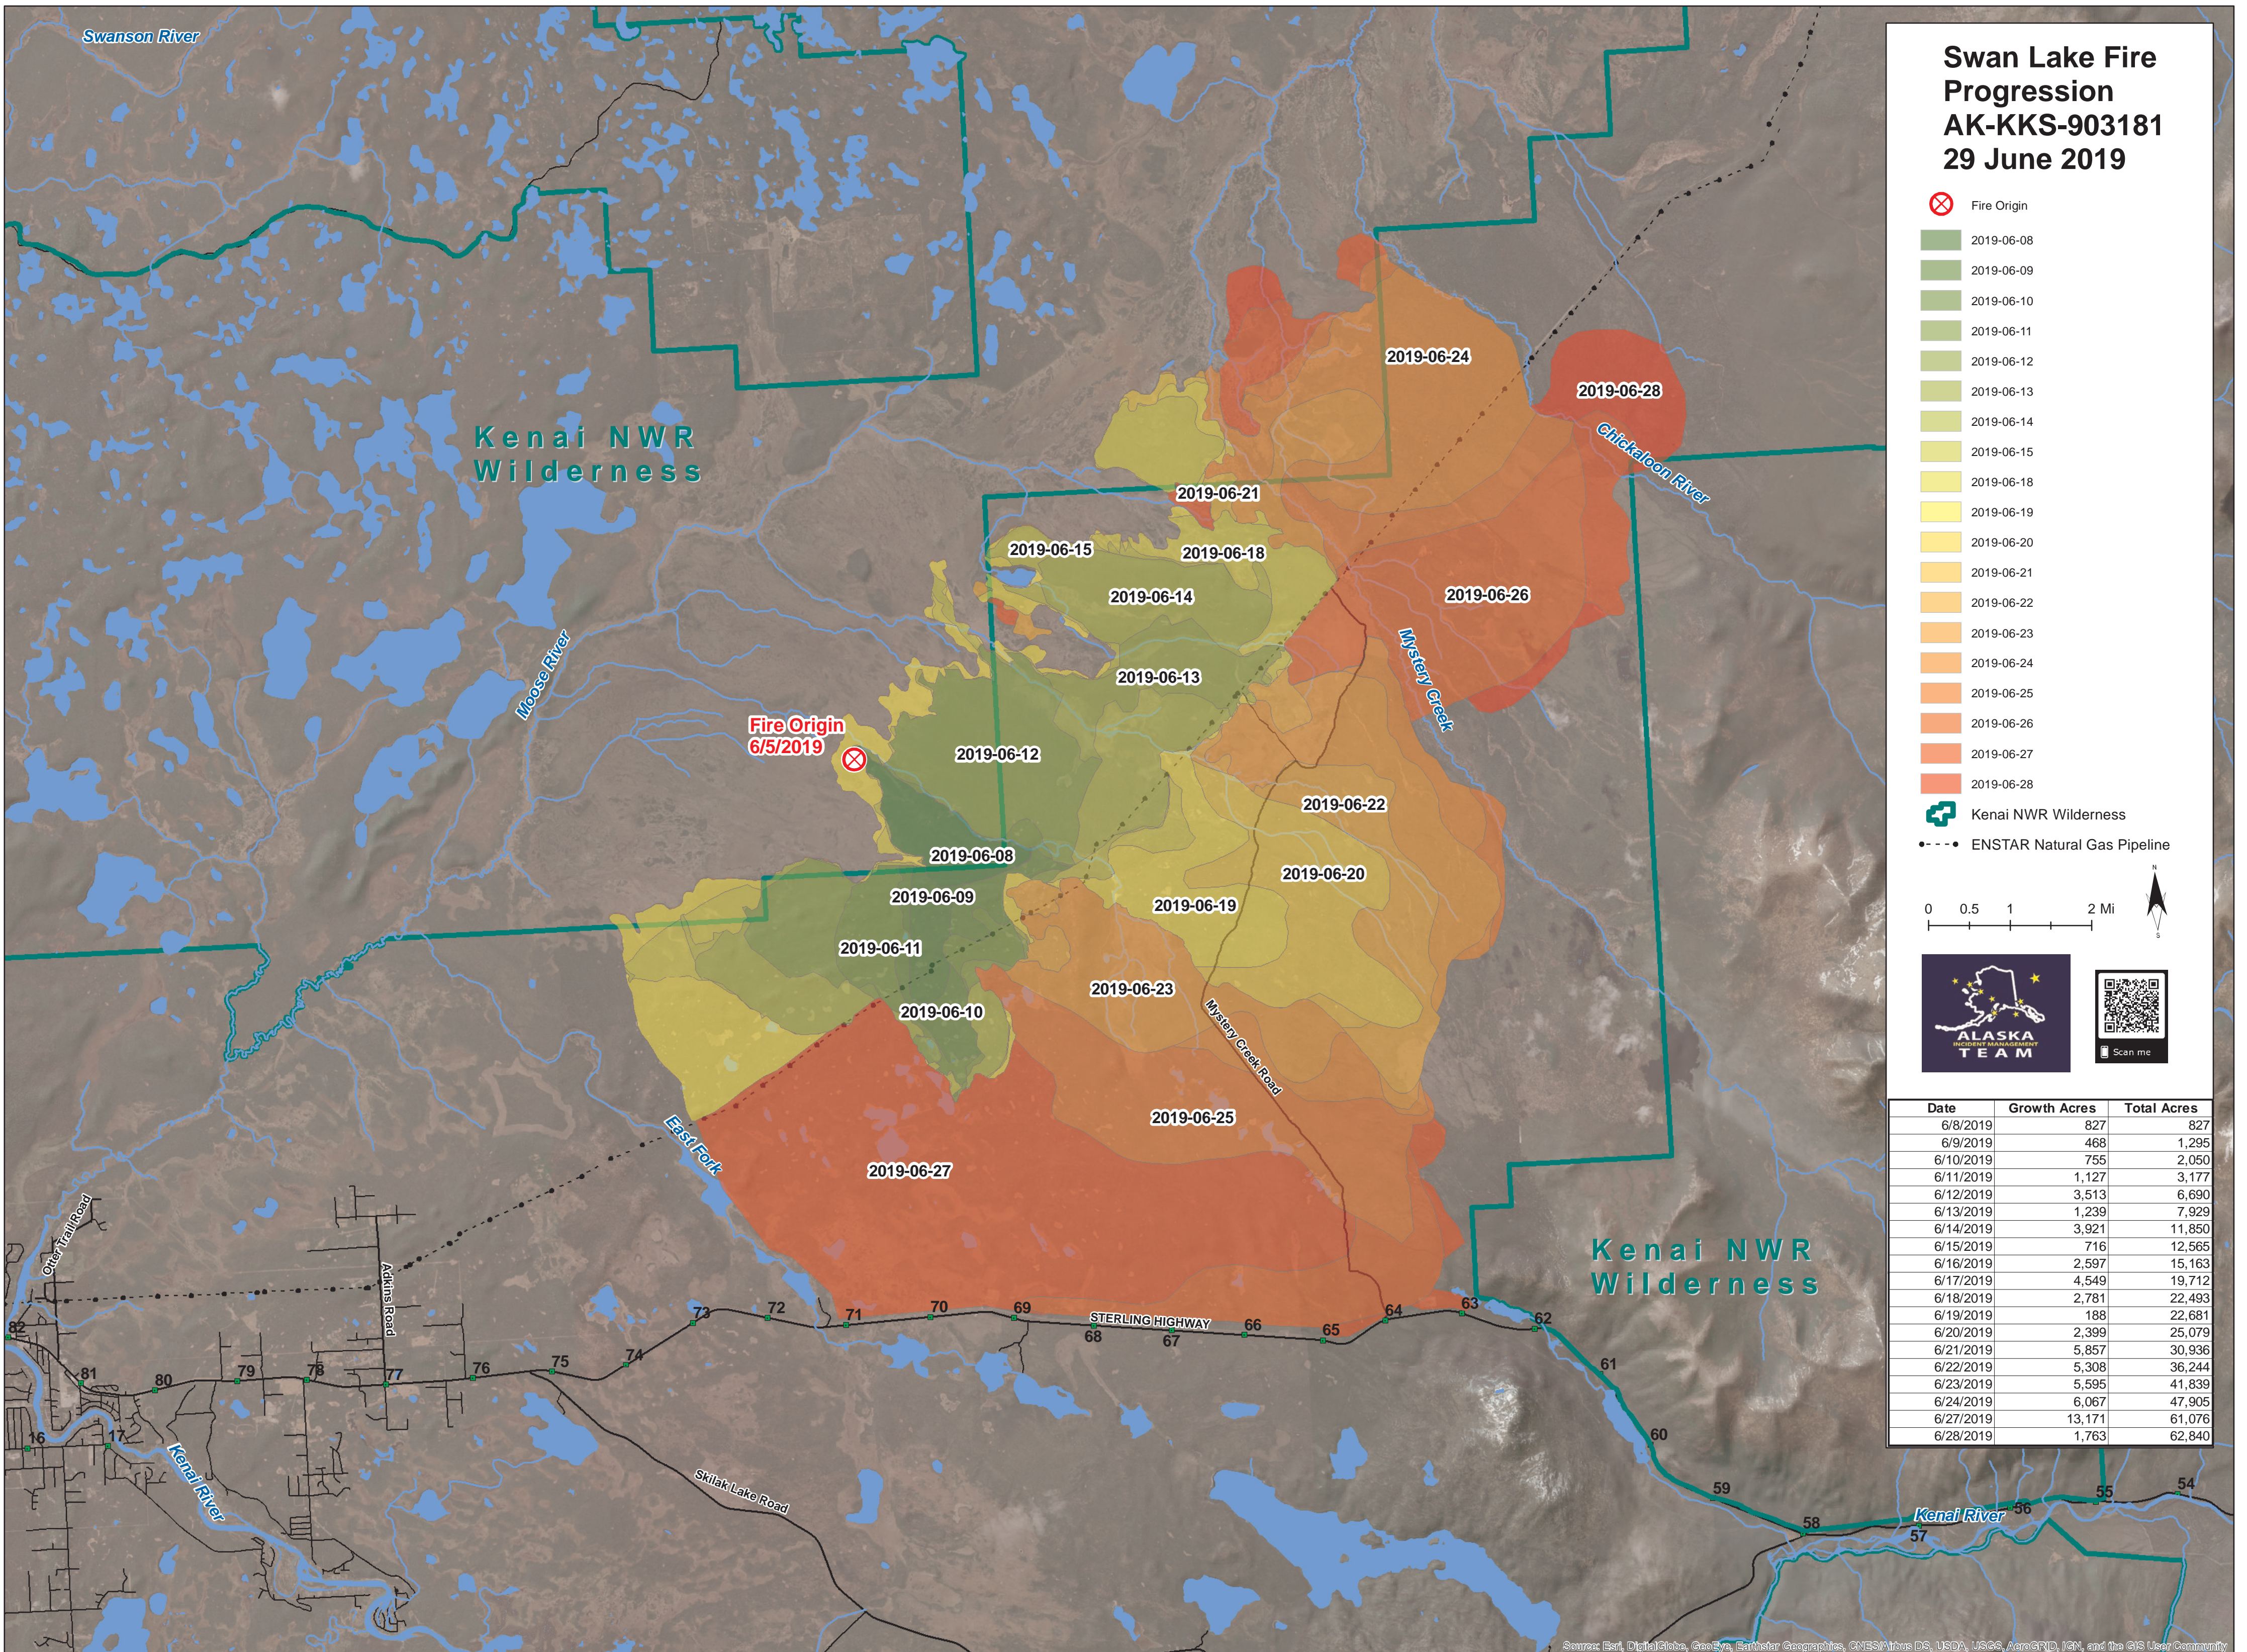

# Swan Lake Fire Progression

## AK-KKS-903181

### 29 June 2019

-  Fire Origin
-  2019-06-08
-  2019-06-09
-  2019-06-10
-  2019-06-11
-  2019-06-12
-  2019-06-13
-  2019-06-14
-  2019-06-15
-  2019-06-18
-  2019-06-19
-  2019-06-20
-  2019-06-21
-  2019-06-22
-  2019-06-23
-  2019-06-24
-  2019-06-25
-  2019-06-26
-  2019-06-27
-  2019-06-28
-  Kenai NWR Wilderness
-  ENSTAR Natural Gas Pipeline

Date	Growth Acres	Total Acres
6/8/2019	827	827
6/9/2019	468	1,295
6/10/2019	755	2,050
6/11/2019	1,127	3,177
6/12/2019	3,513	6,690
6/13/2019	1,239	7,929
6/14/2019	3,921	11,850
6/15/2019	716	12,565
6/16/2019	2,597	15,163
6/17/2019	4,549	19,712
6/18/2019	2,781	22,493
6/19/2019	188	22,681
6/20/2019	2,399	25,079
6/21/2019	5,857	30,936
6/22/2019	5,308	36,244
6/23/2019	5,595	41,839
6/24/2019	6,067	47,905
6/27/2019	13,171	61,076
6/28/2019	1,763	62,840