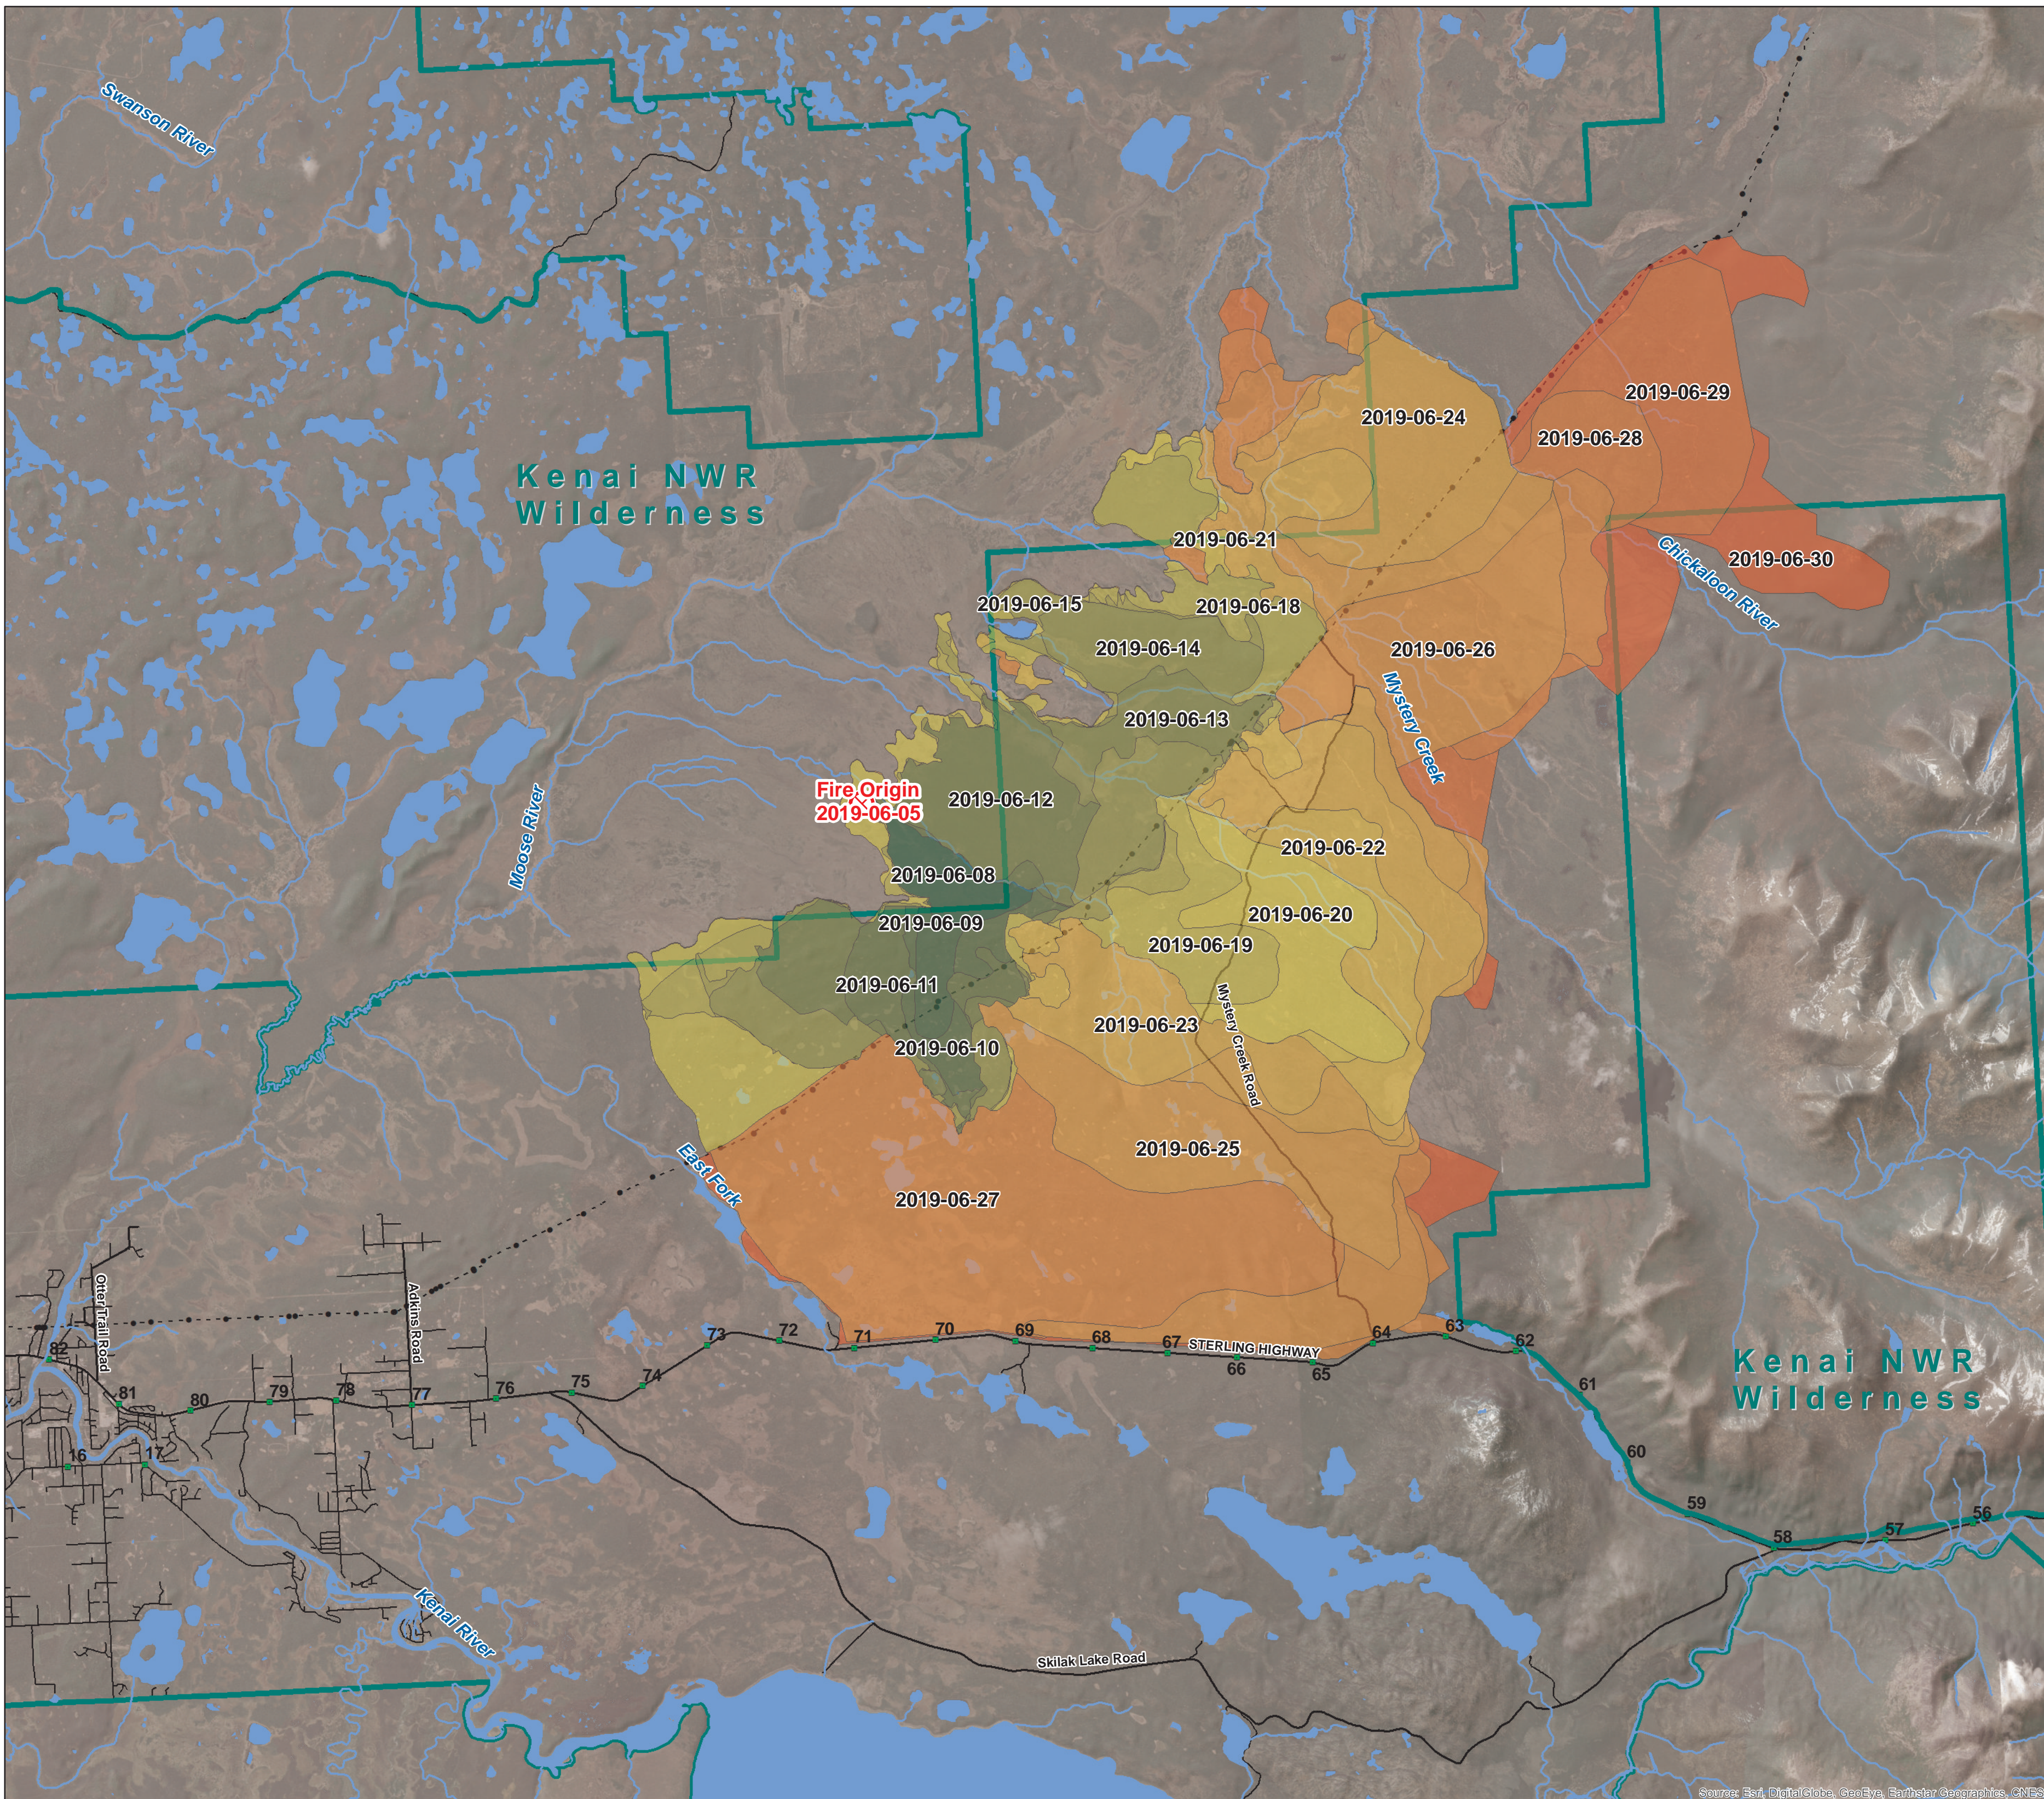

Swan Lake Fire Progression

AK-KKS-903181

01 July 2019

Date	Growth Acres	Total Acres
2019-06-08	827	827
2019-06-09	468	1,295
2019-06-10	755	2,050
2019-06-11	1,127	3,177
2019-06-12	3,513	6,690
2019-06-13	1,239	7,929
2019-06-14	3,921	11,850
2019-06-15	716	12,565
2019-06-18	2,597	15,163
2019-06-19	4,549	19,712
2019-06-20	2,781	22,493
2019-06-21	188	22,680
2019-06-22	2,399	25,079
2019-06-23	5,857	30,936
2019-06-24	5,308	36,244
2019-06-25	5,595	41,839
2019-06-26	6,067	47,905
2019-06-27	13,164	61,069
2019-06-28	1,763	62,833
2019-06-29	3,908	66,741
2019-06-30	4,130	70,871

Source: Esri, DigitalGlobe, GeoEye, Earthstar Geographics, CNES/Airbus DS, USDA, USGS, AeroGRID, IGN, and the GIS User Community