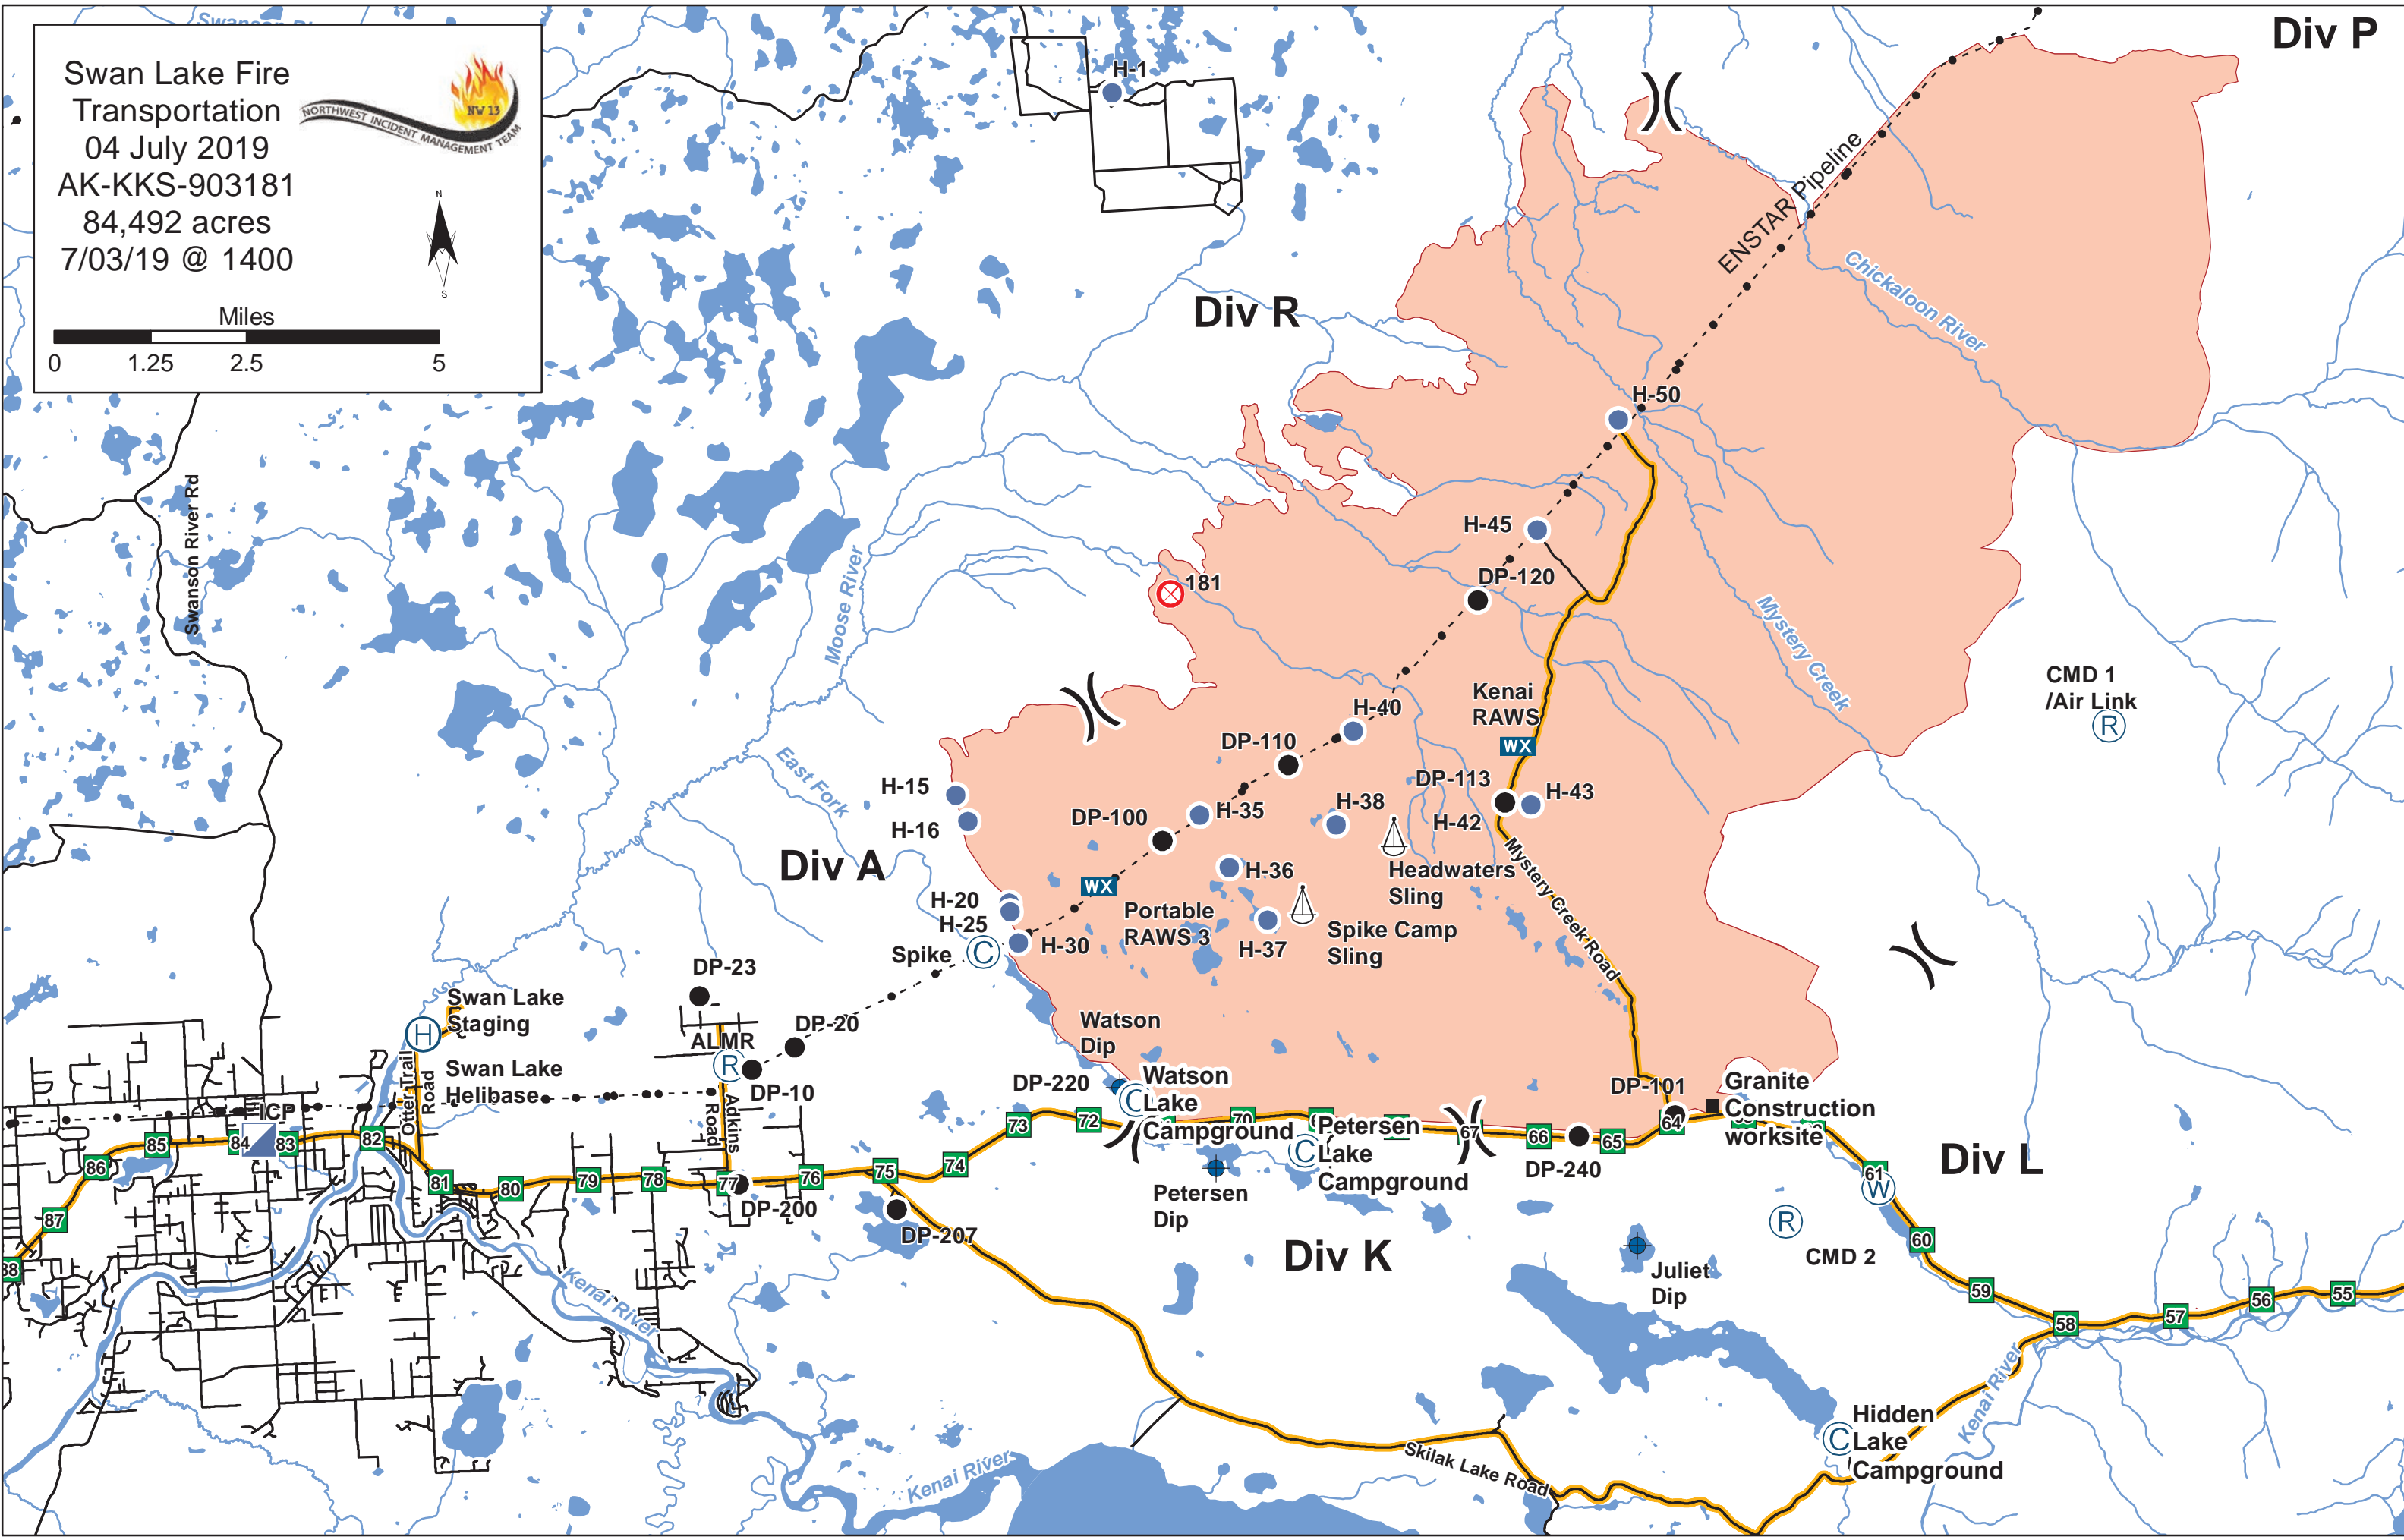

Swan Lake Fire
Transportation
04 July 2019
AK-KKS-903181
84,492 acres
7/03/19 @ 1400

Div P

Div R

Div A

Div K

Div L

CMD 1 /Air Link (R)

CMD 2 (R)

Spike (C)

Headwaters Sling

Spike Camp Sling

Watson Dip

Petersen Dip

Juliet Dip

ENSTAR Pipeline

Chickaloon River

Mystery Creek

East Fork Moose River

Moose River

Kenai River

Kenai River

Swanson River Rd

Otter Trail Road

Adkins Road

Skilak Lake Road

86, 85, 84, 83, 82, 81, 80, 79, 78, 77, 76, 75, 74, 73, 72, 71, 70, 69, 68, 67, 66, 65, 64, 63, 62, 61, 60, 59, 58, 57, 56, 55