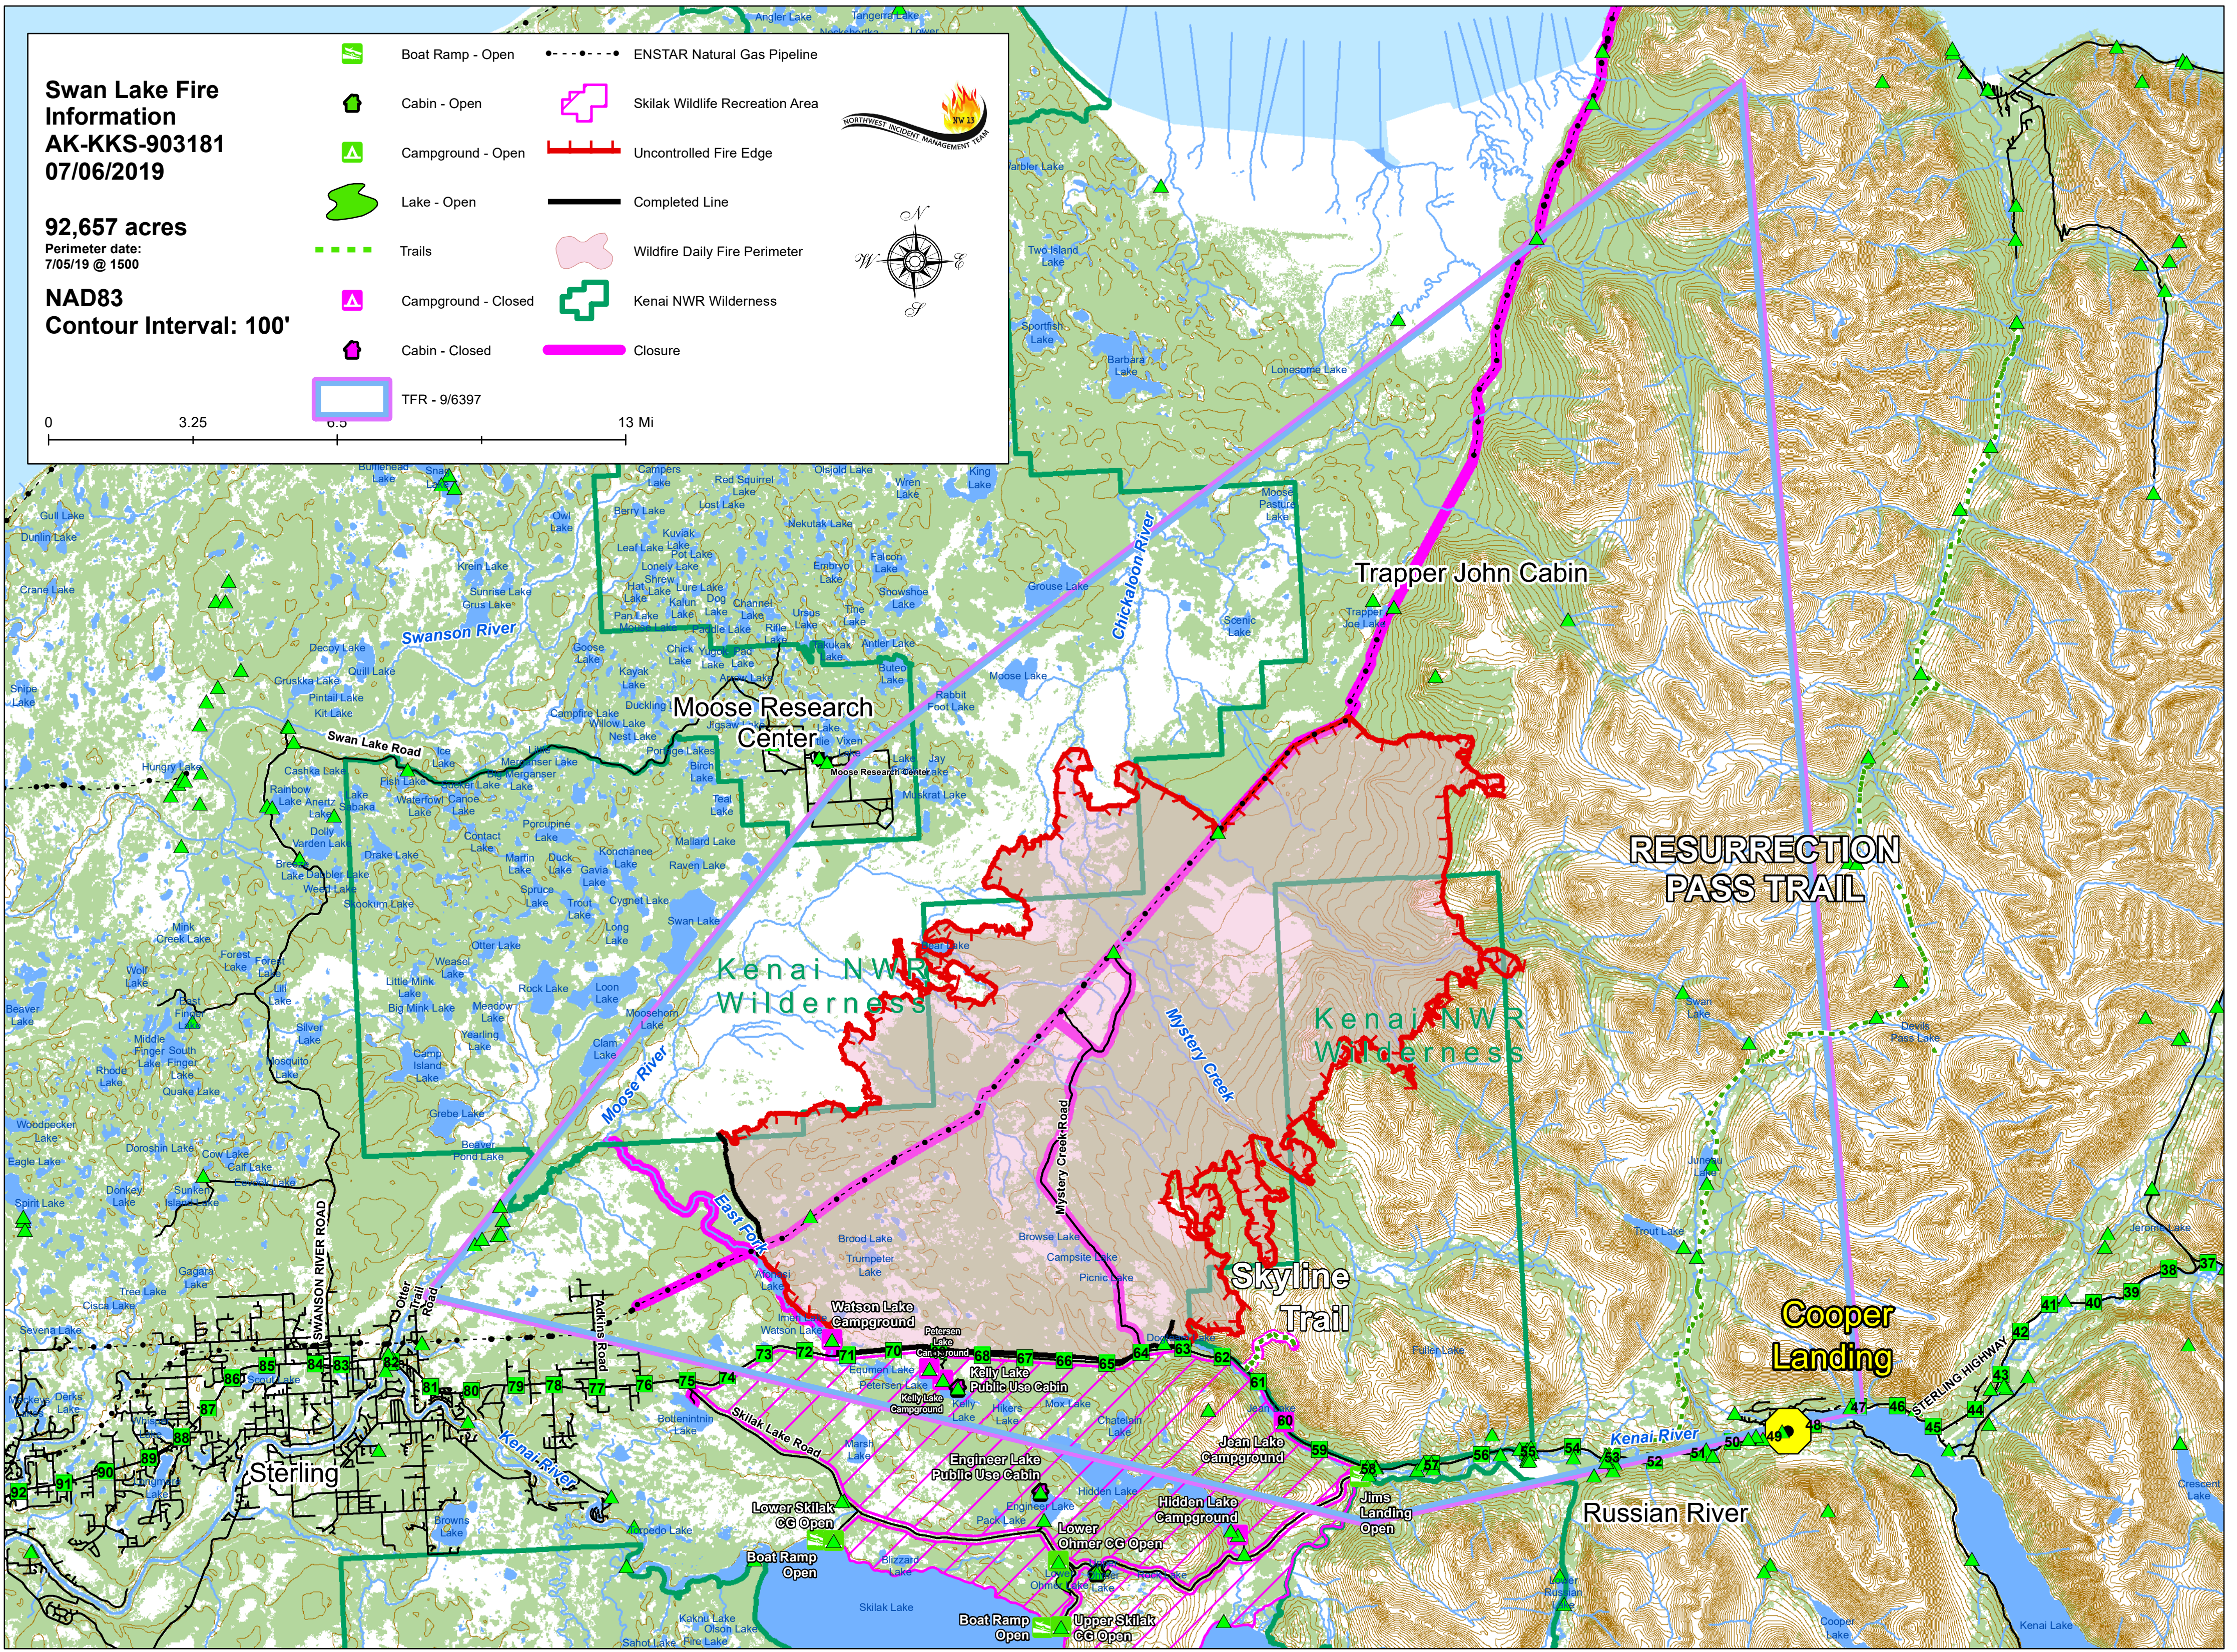

Swan Lake Fire Information
AK-KKS-903181
07/06/2019

92,657 acres
 Perimeter date:
 7/05/19 @ 1500

NAD83
Contour Interval: 100'

	Boat Ramp - Open		ENSTAR Natural Gas Pipeline
	Cabin - Open		Skilak Wildlife Recreation Area
	Campground - Open		Uncontrolled Fire Edge
	Lake - Open		Completed Line
	Trails		Wildfire Daily Fire Perimeter
	Campground - Closed		Kenai NWR Wilderness
	Cabin - Closed		Closure
	TFR - 9/6397		

Trapper John Cabin

Moose Research Center

Kenai NWR Wilderness

Skyline Trail

RESURRECTION PASS TRAIL

Cooper Landing

Sterling

Watson Lake Campground

Engineer Lake Public Use Cabin

Lower Ohmer CG Open

Russian River

Boat Ramp Open

Upper Skilak CG Open

Hidden Lake Campground

Jims Landing Open

Lower Skilak CG Open

Kenai River

Kenai River

Kenai River

Kenai River

Kenai River

Kenai River

Kenai River

Kenai River