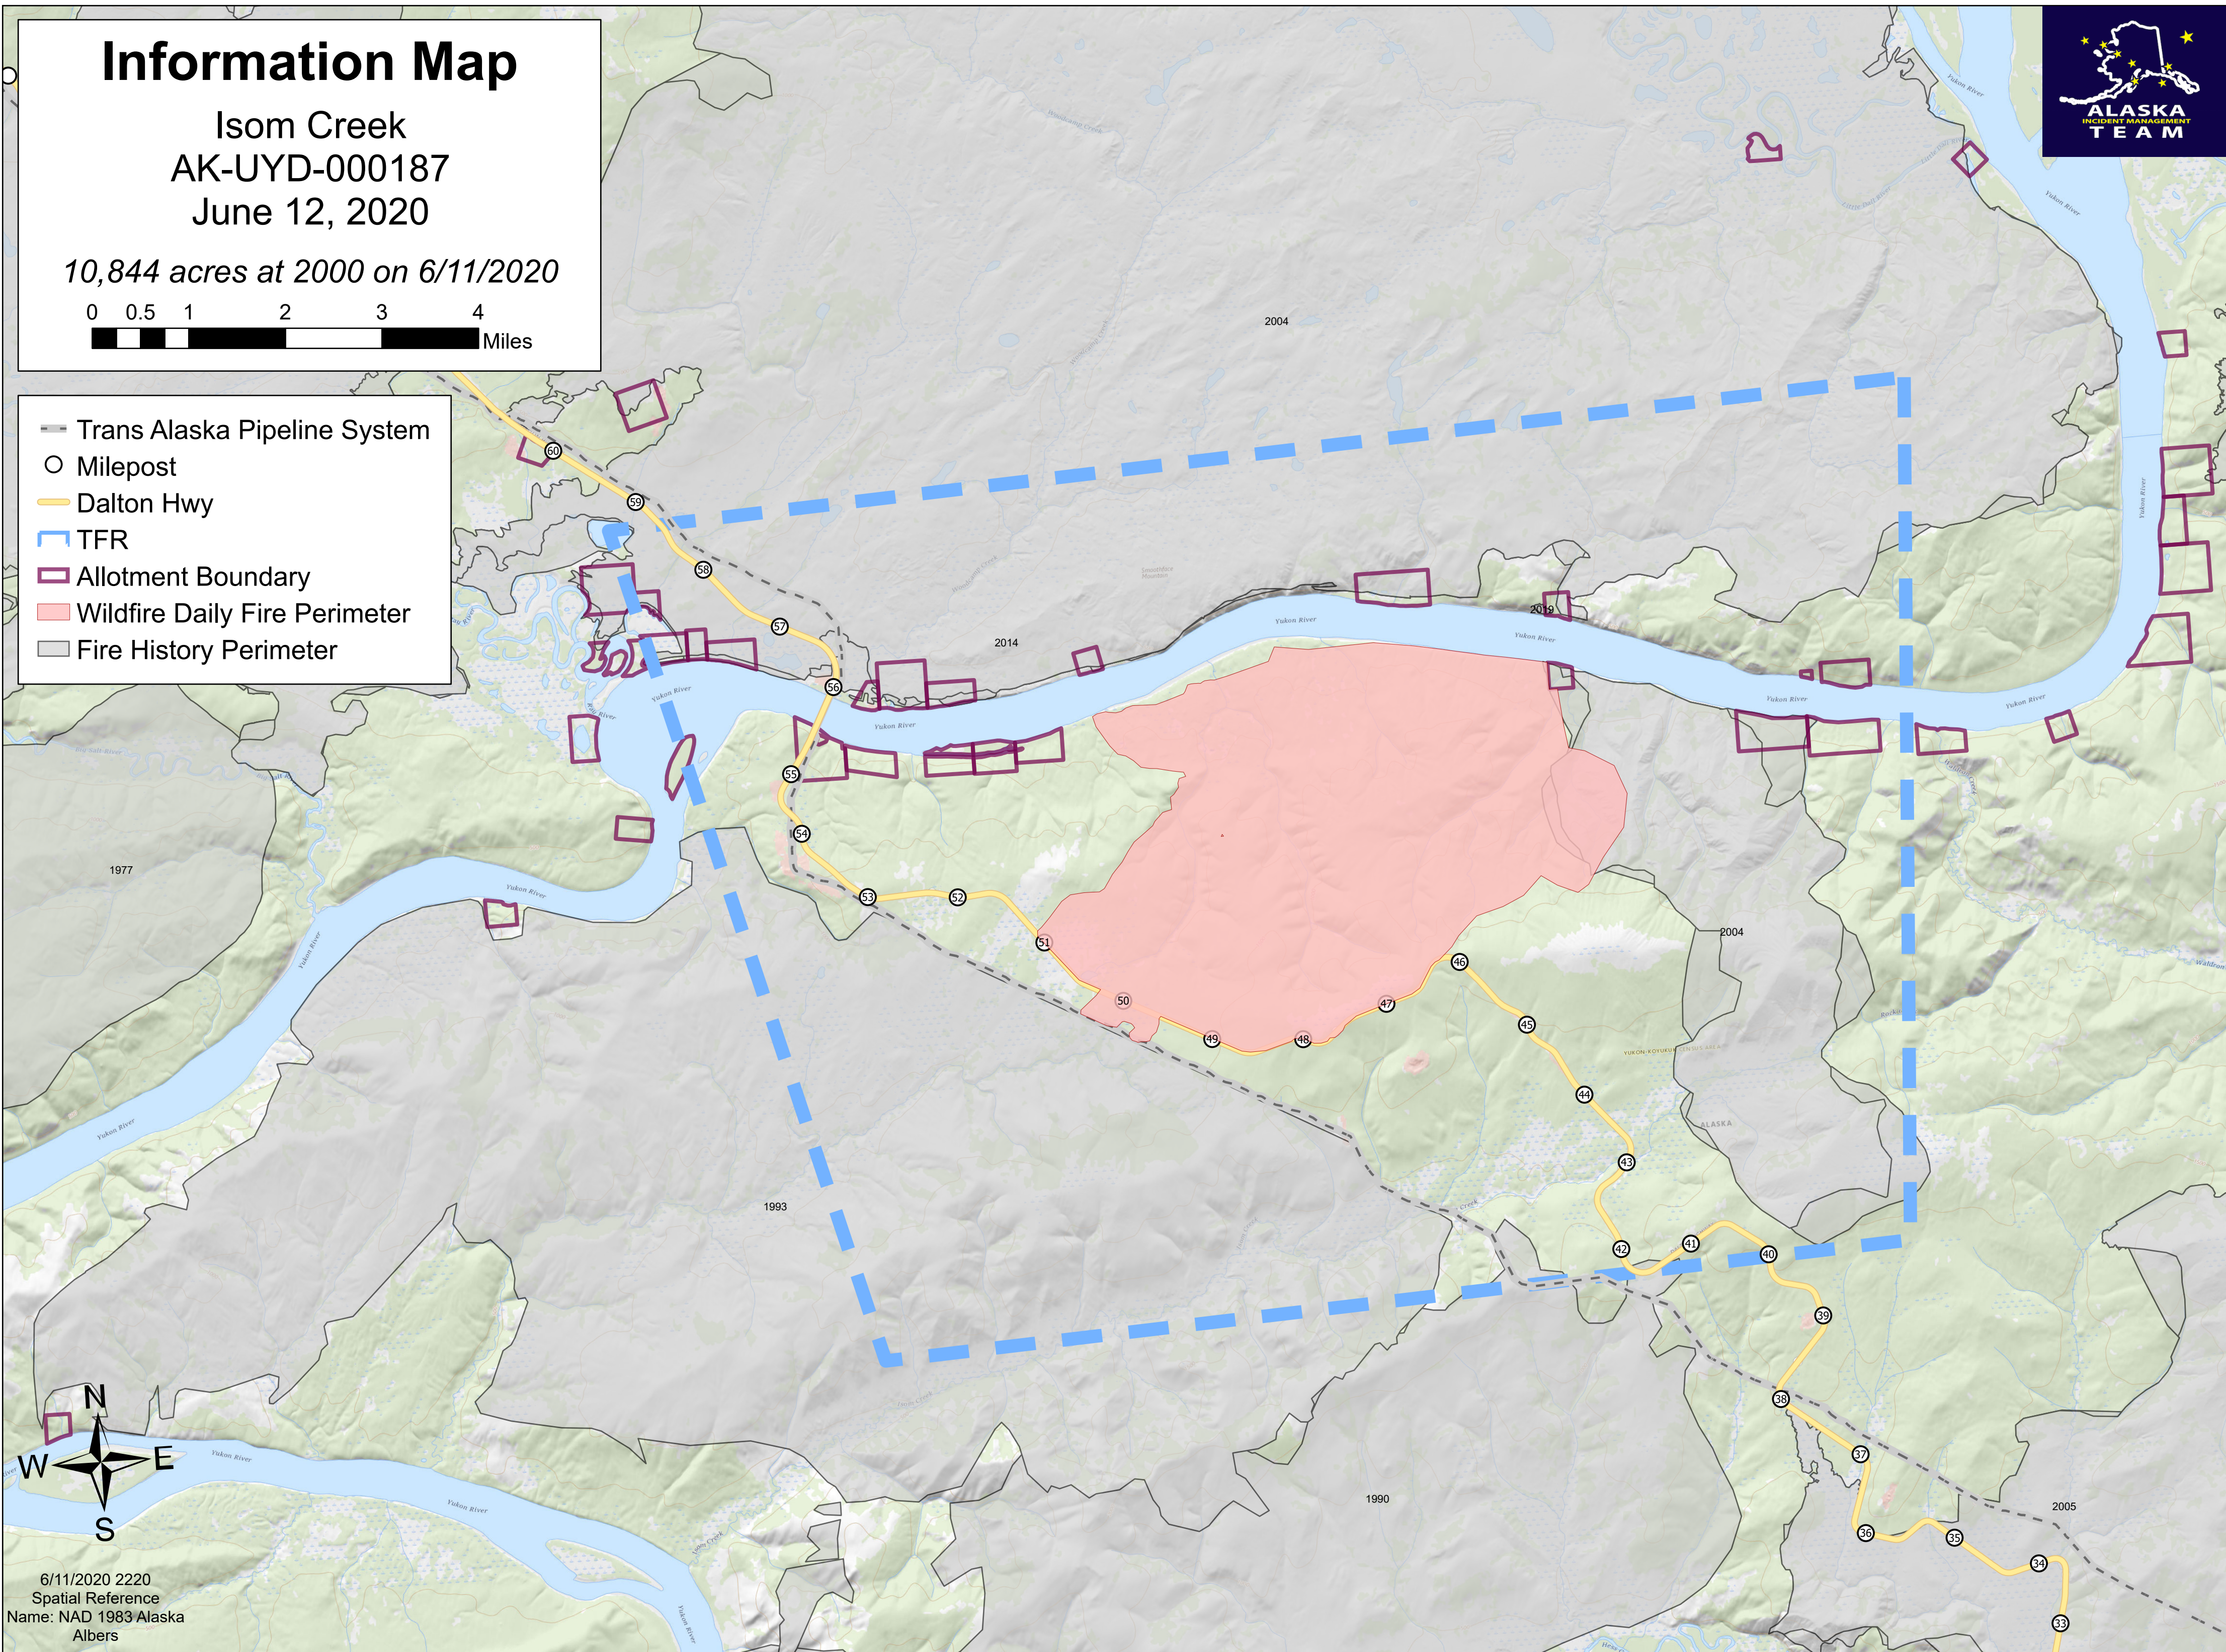

Information Map

Isom Creek
AK-UYD-000187
June 12, 2020

10,844 acres at 2000 on 6/11/2020

- Trans Alaska Pipeline System
- Milepost
- Dalton Hwy
- TFR
- ▭ Allotment Boundary
- Wildfire Daily Fire Perimeter
- Fire History Perimeter

6/11/2020 2220
Spatial Reference
Name: NAD 1983 Alaska
Albers