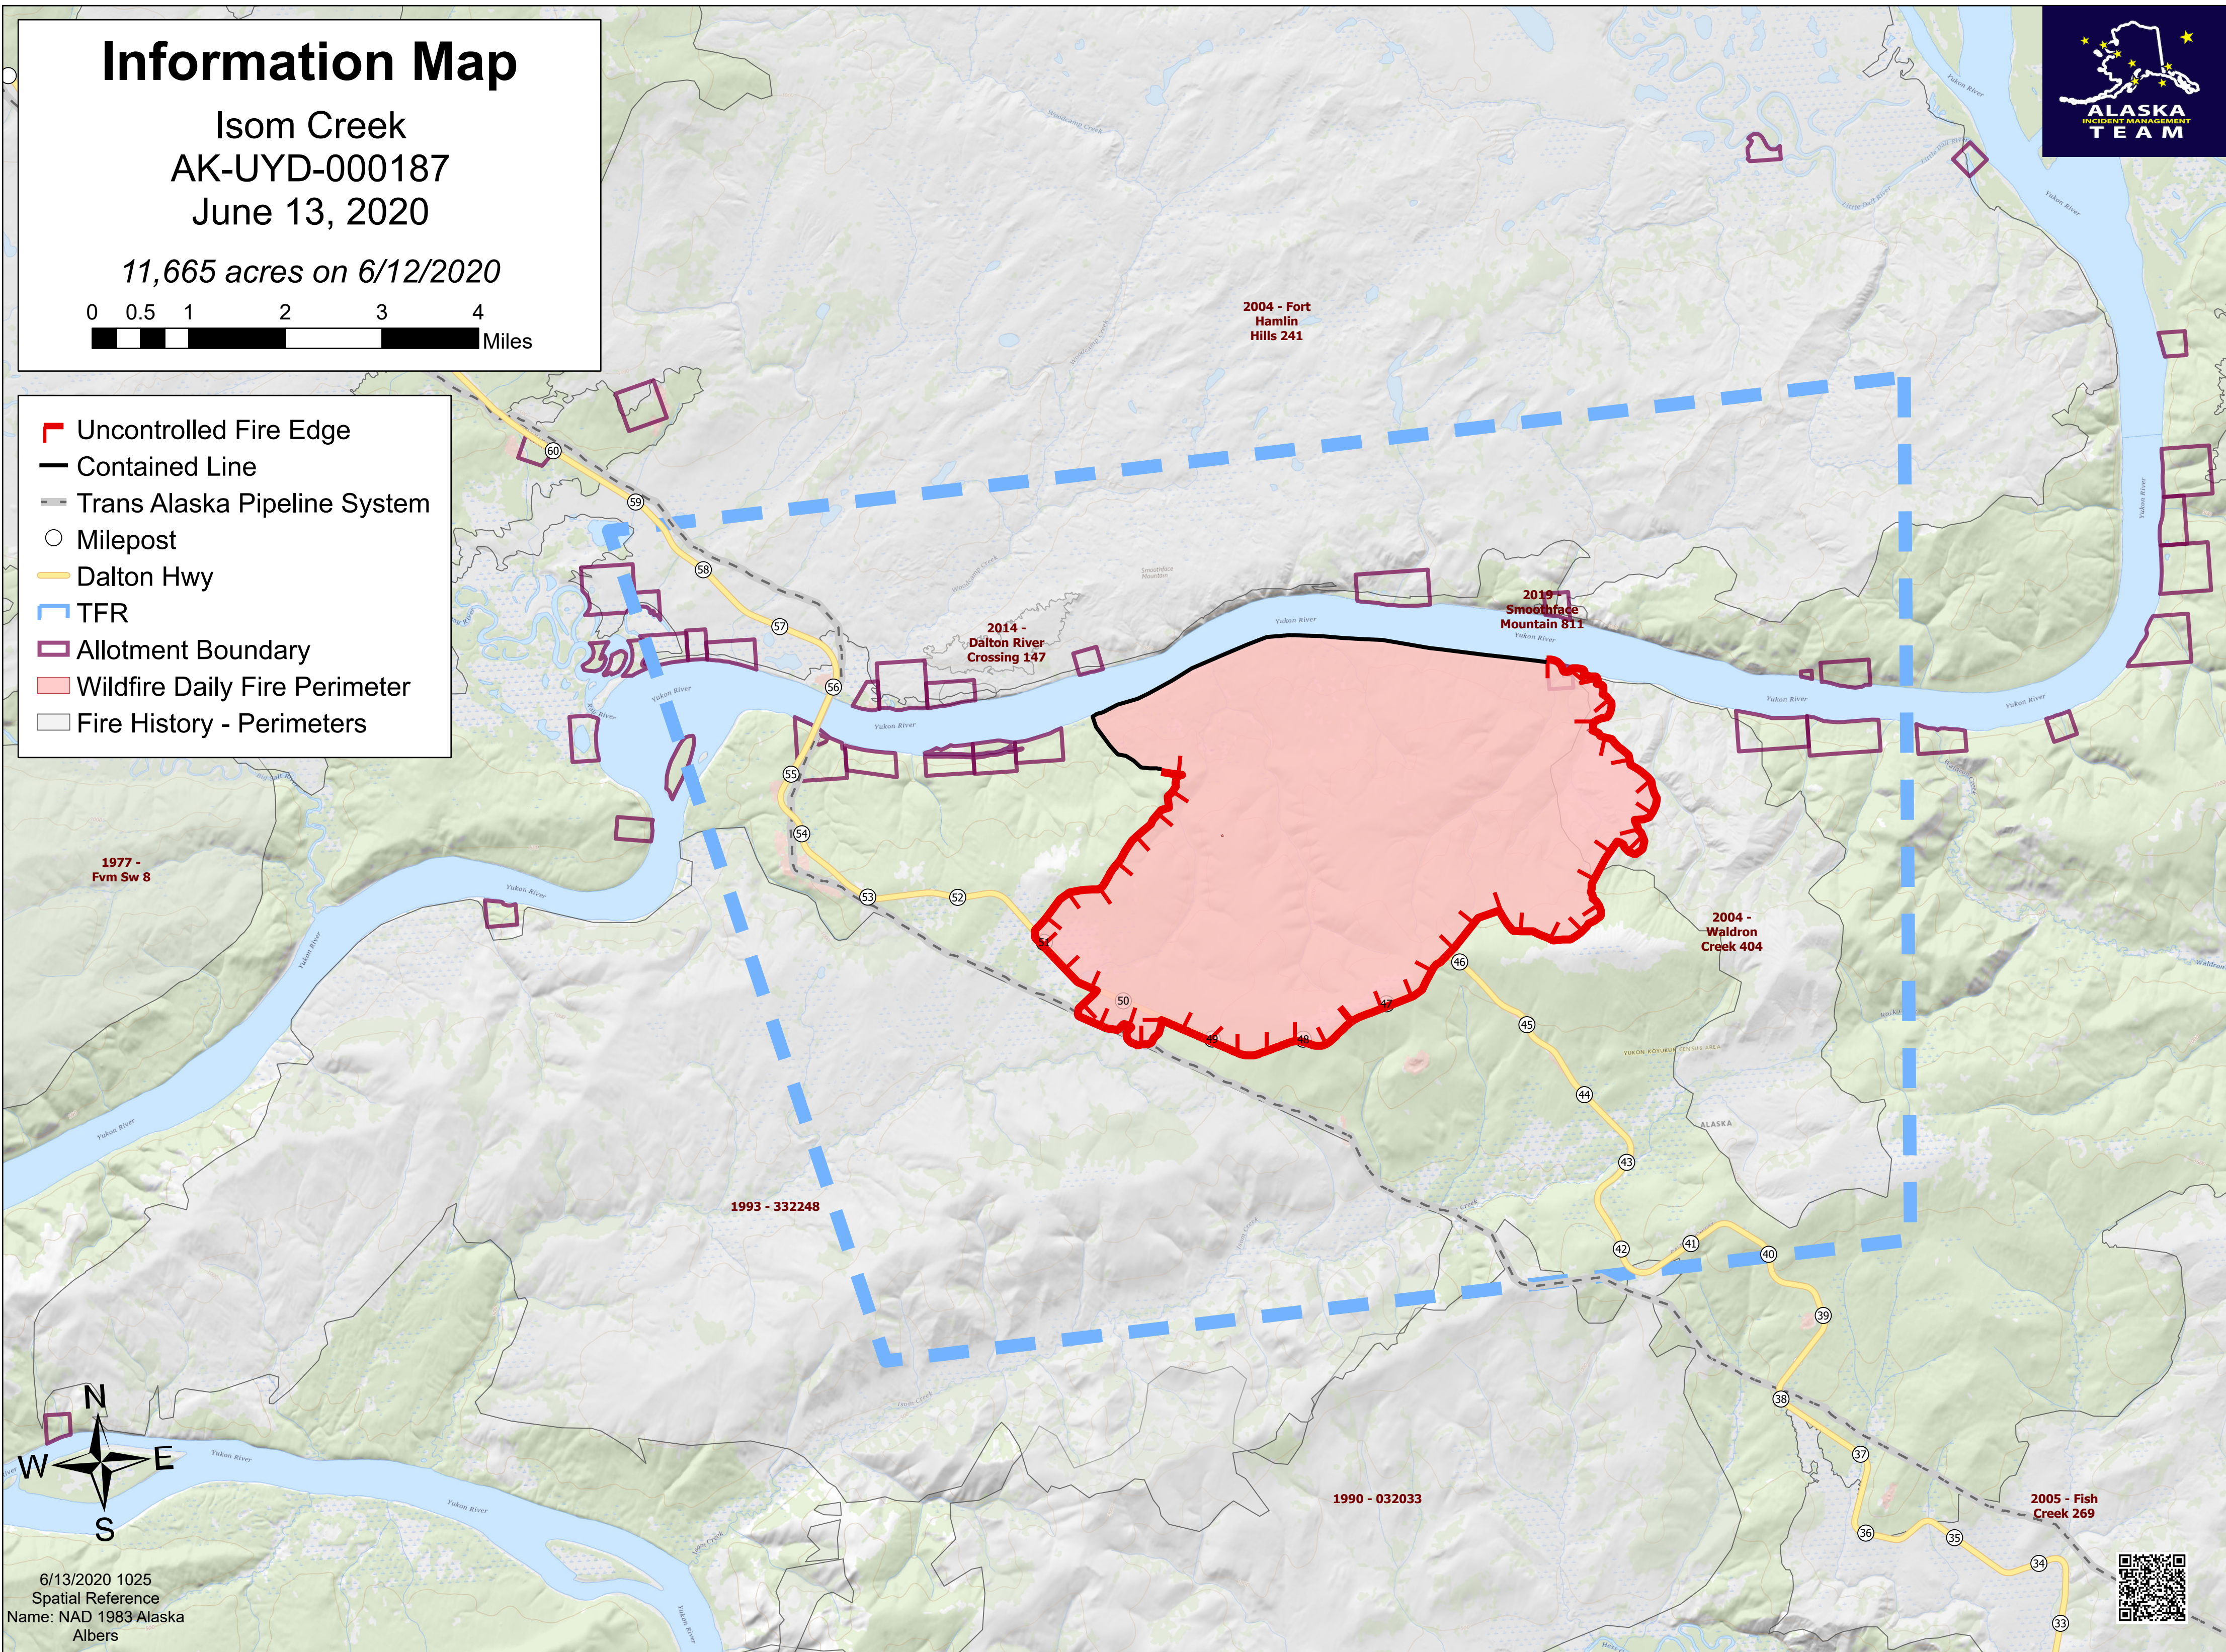

Information Map

Isom Creek
AK-UYD-000187
June 13, 2020

11,665 acres on 6/12/2020

- Uncontrolled Fire Edge
- Contained Line
- Trans Alaska Pipeline System
- Milepost
- Dalton Hwy
- TFR
- Allotment Boundary
- Wildfire Daily Fire Perimeter
- Fire History - Perimeters

6/13/2020 1025
Spatial Reference
Name: NAD 1983 Alaska
Albers