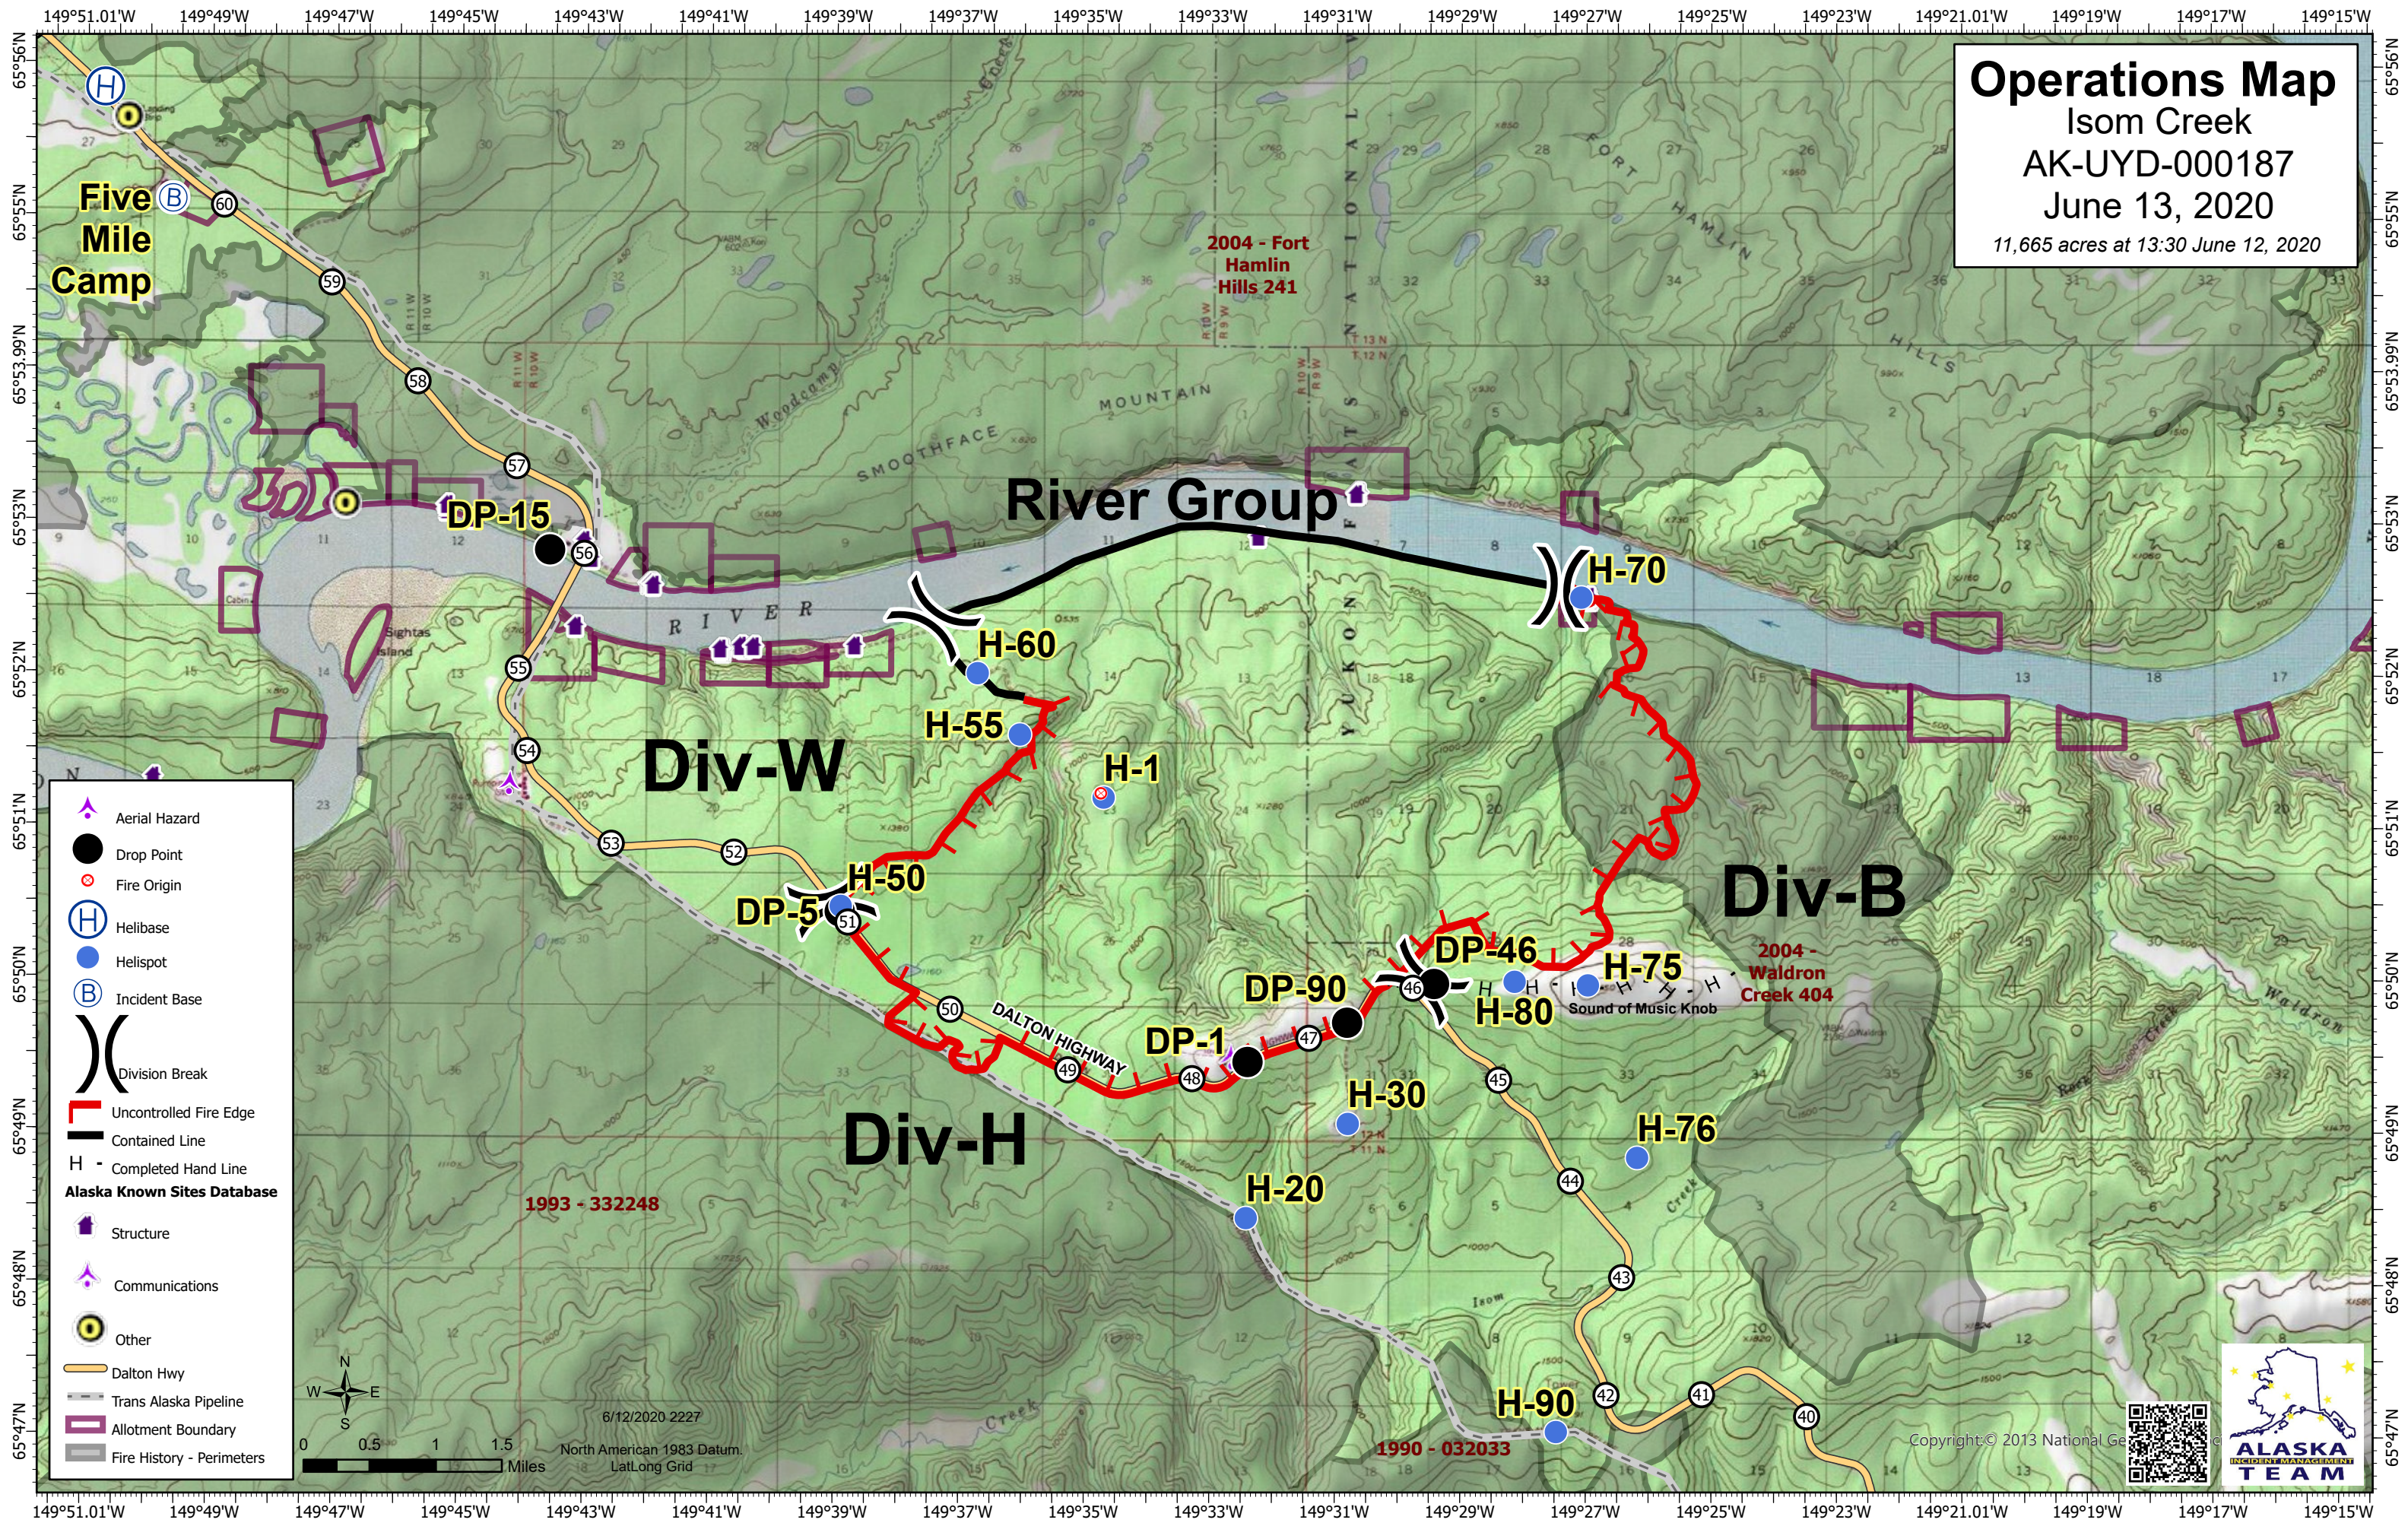

Operations Map
 Isom Creek
 AK-UYD-000187
 June 13, 2020
 11,665 acres at 13:30 June 12, 2020

6/12/2020 2227
 North American 1983 Datum.
 Lat/Long Grid

Copyright © 2013 National Geographic