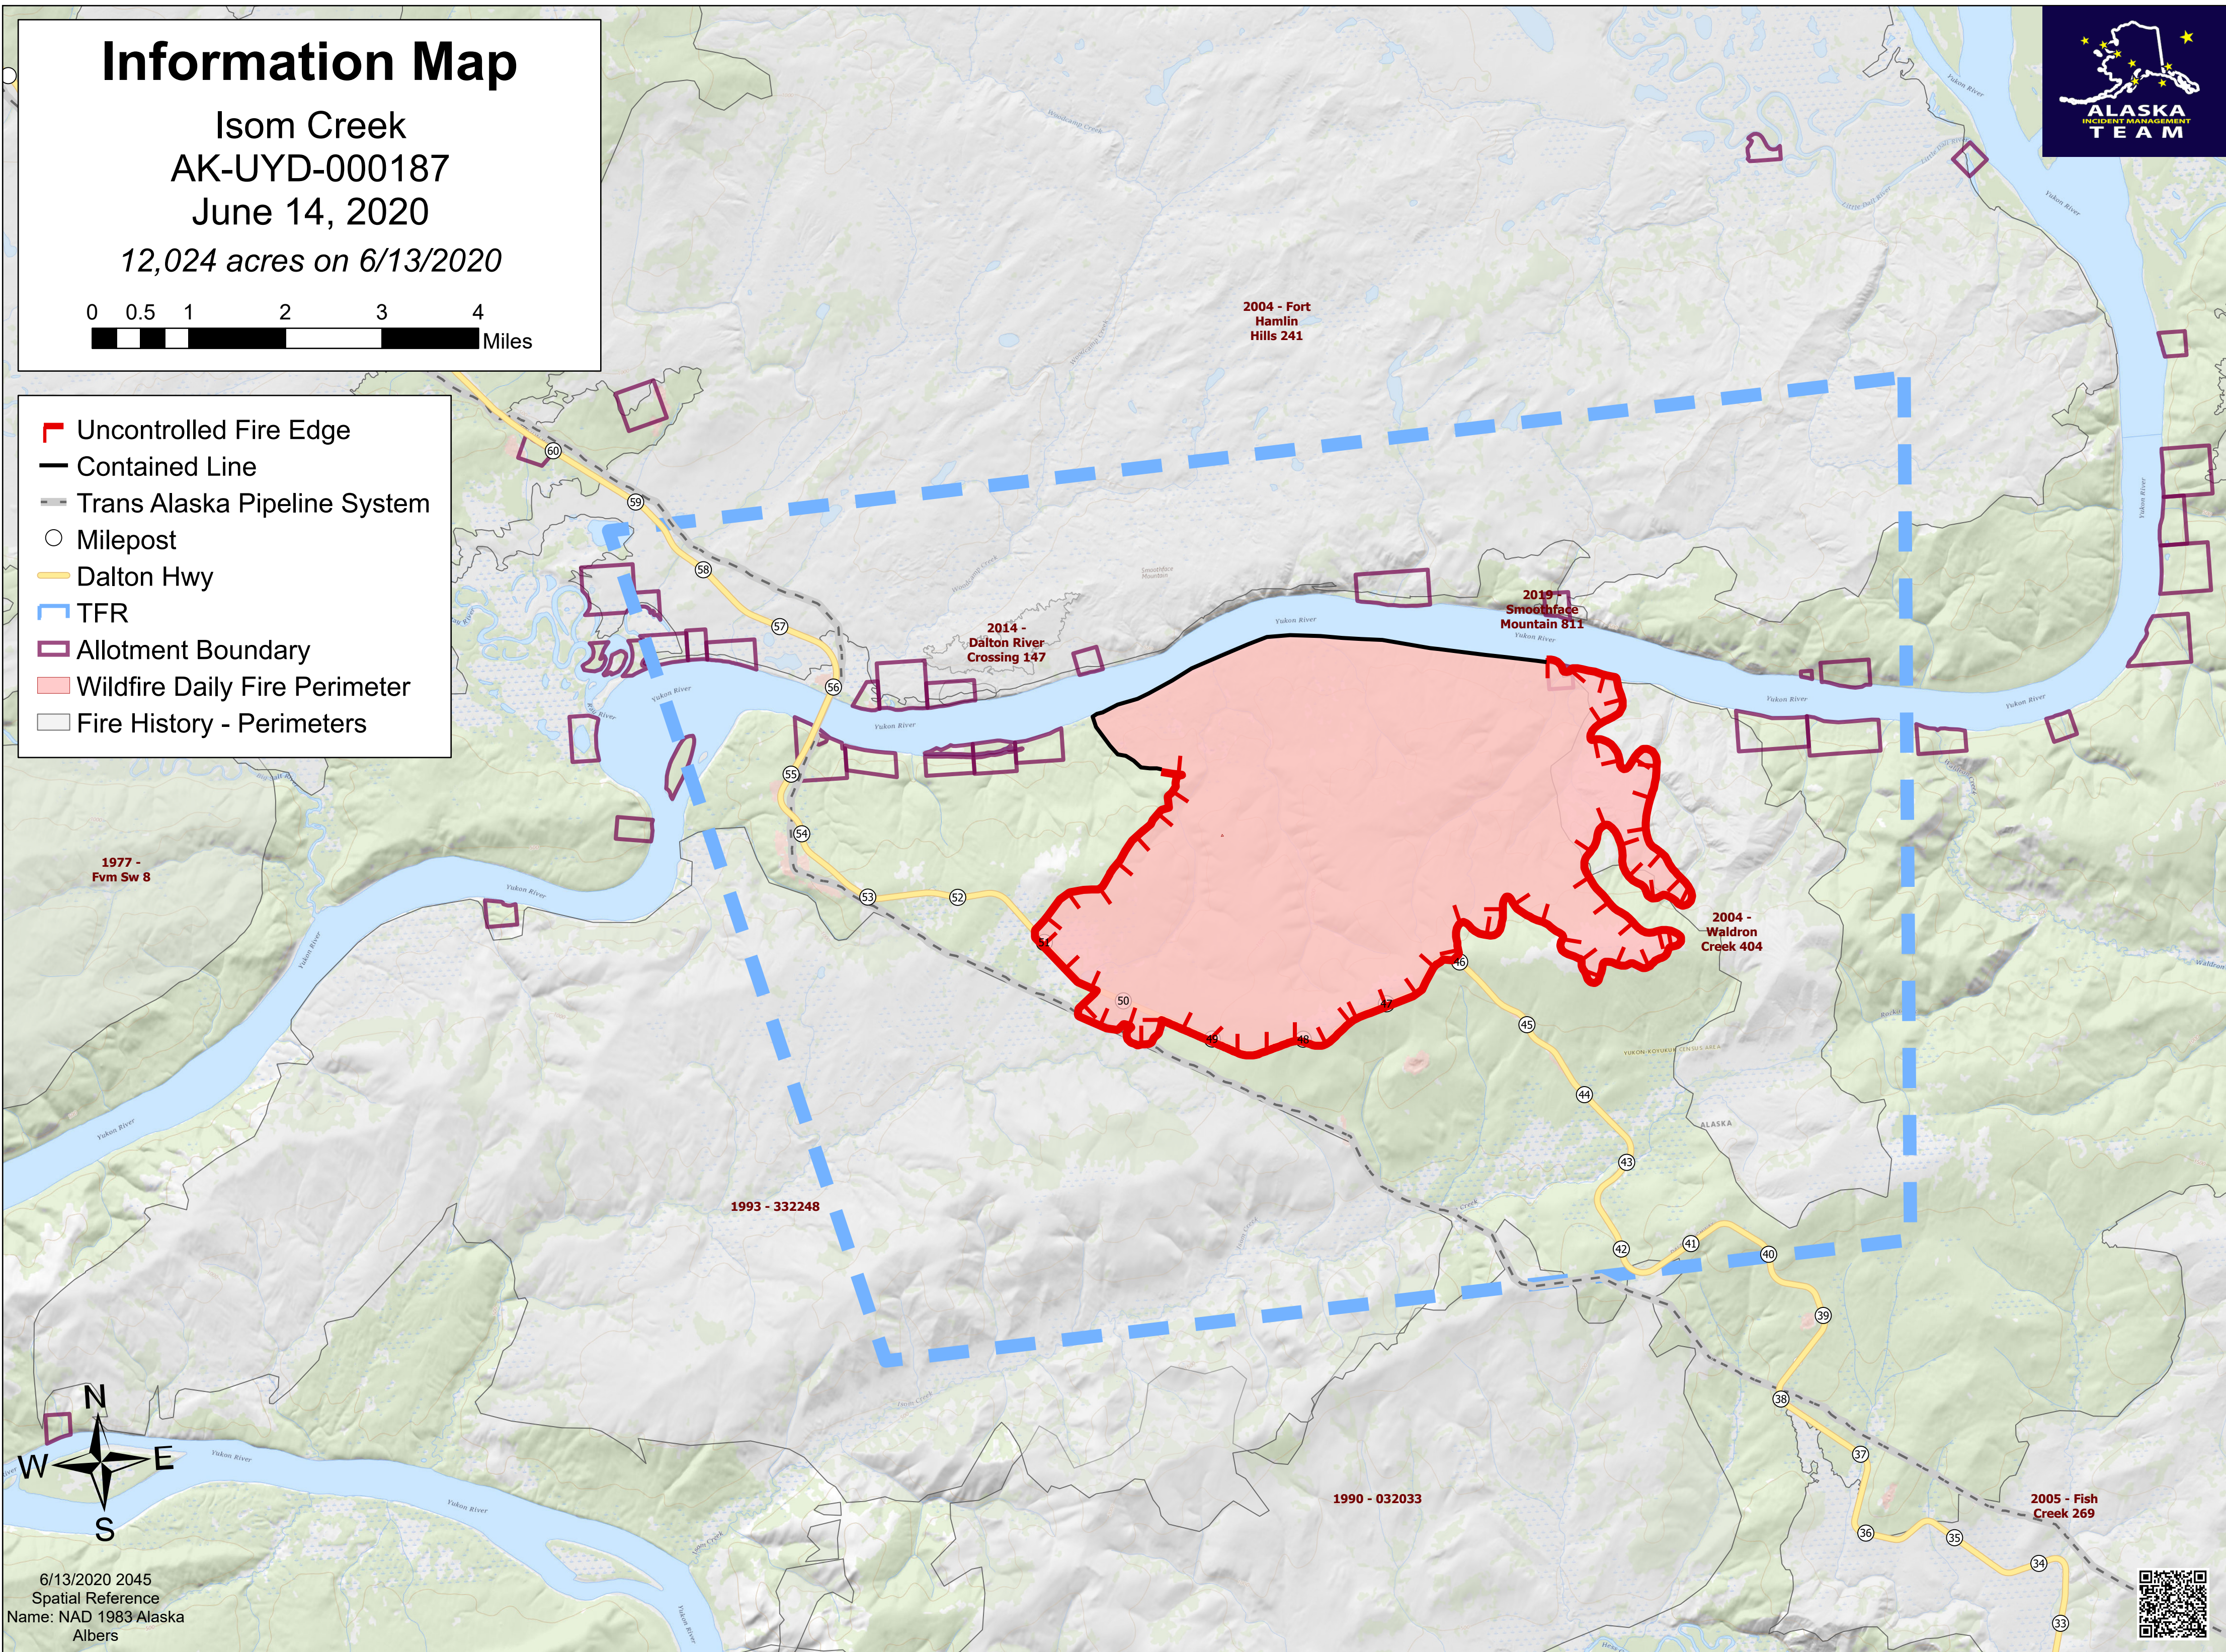

Information Map

Isom Creek
AK-UYD-000187
June 14, 2020

12,024 acres on 6/13/2020

- Uncontrolled Fire Edge
- Contained Line
- Trans Alaska Pipeline System
- Milepost
- Dalton Hwy
- TFR
- Allotment Boundary
- Wildfire Daily Fire Perimeter
- Fire History - Perimeters

6/13/2020 2045
Spatial Reference
Name: NAD 1983 Alaska
Albers