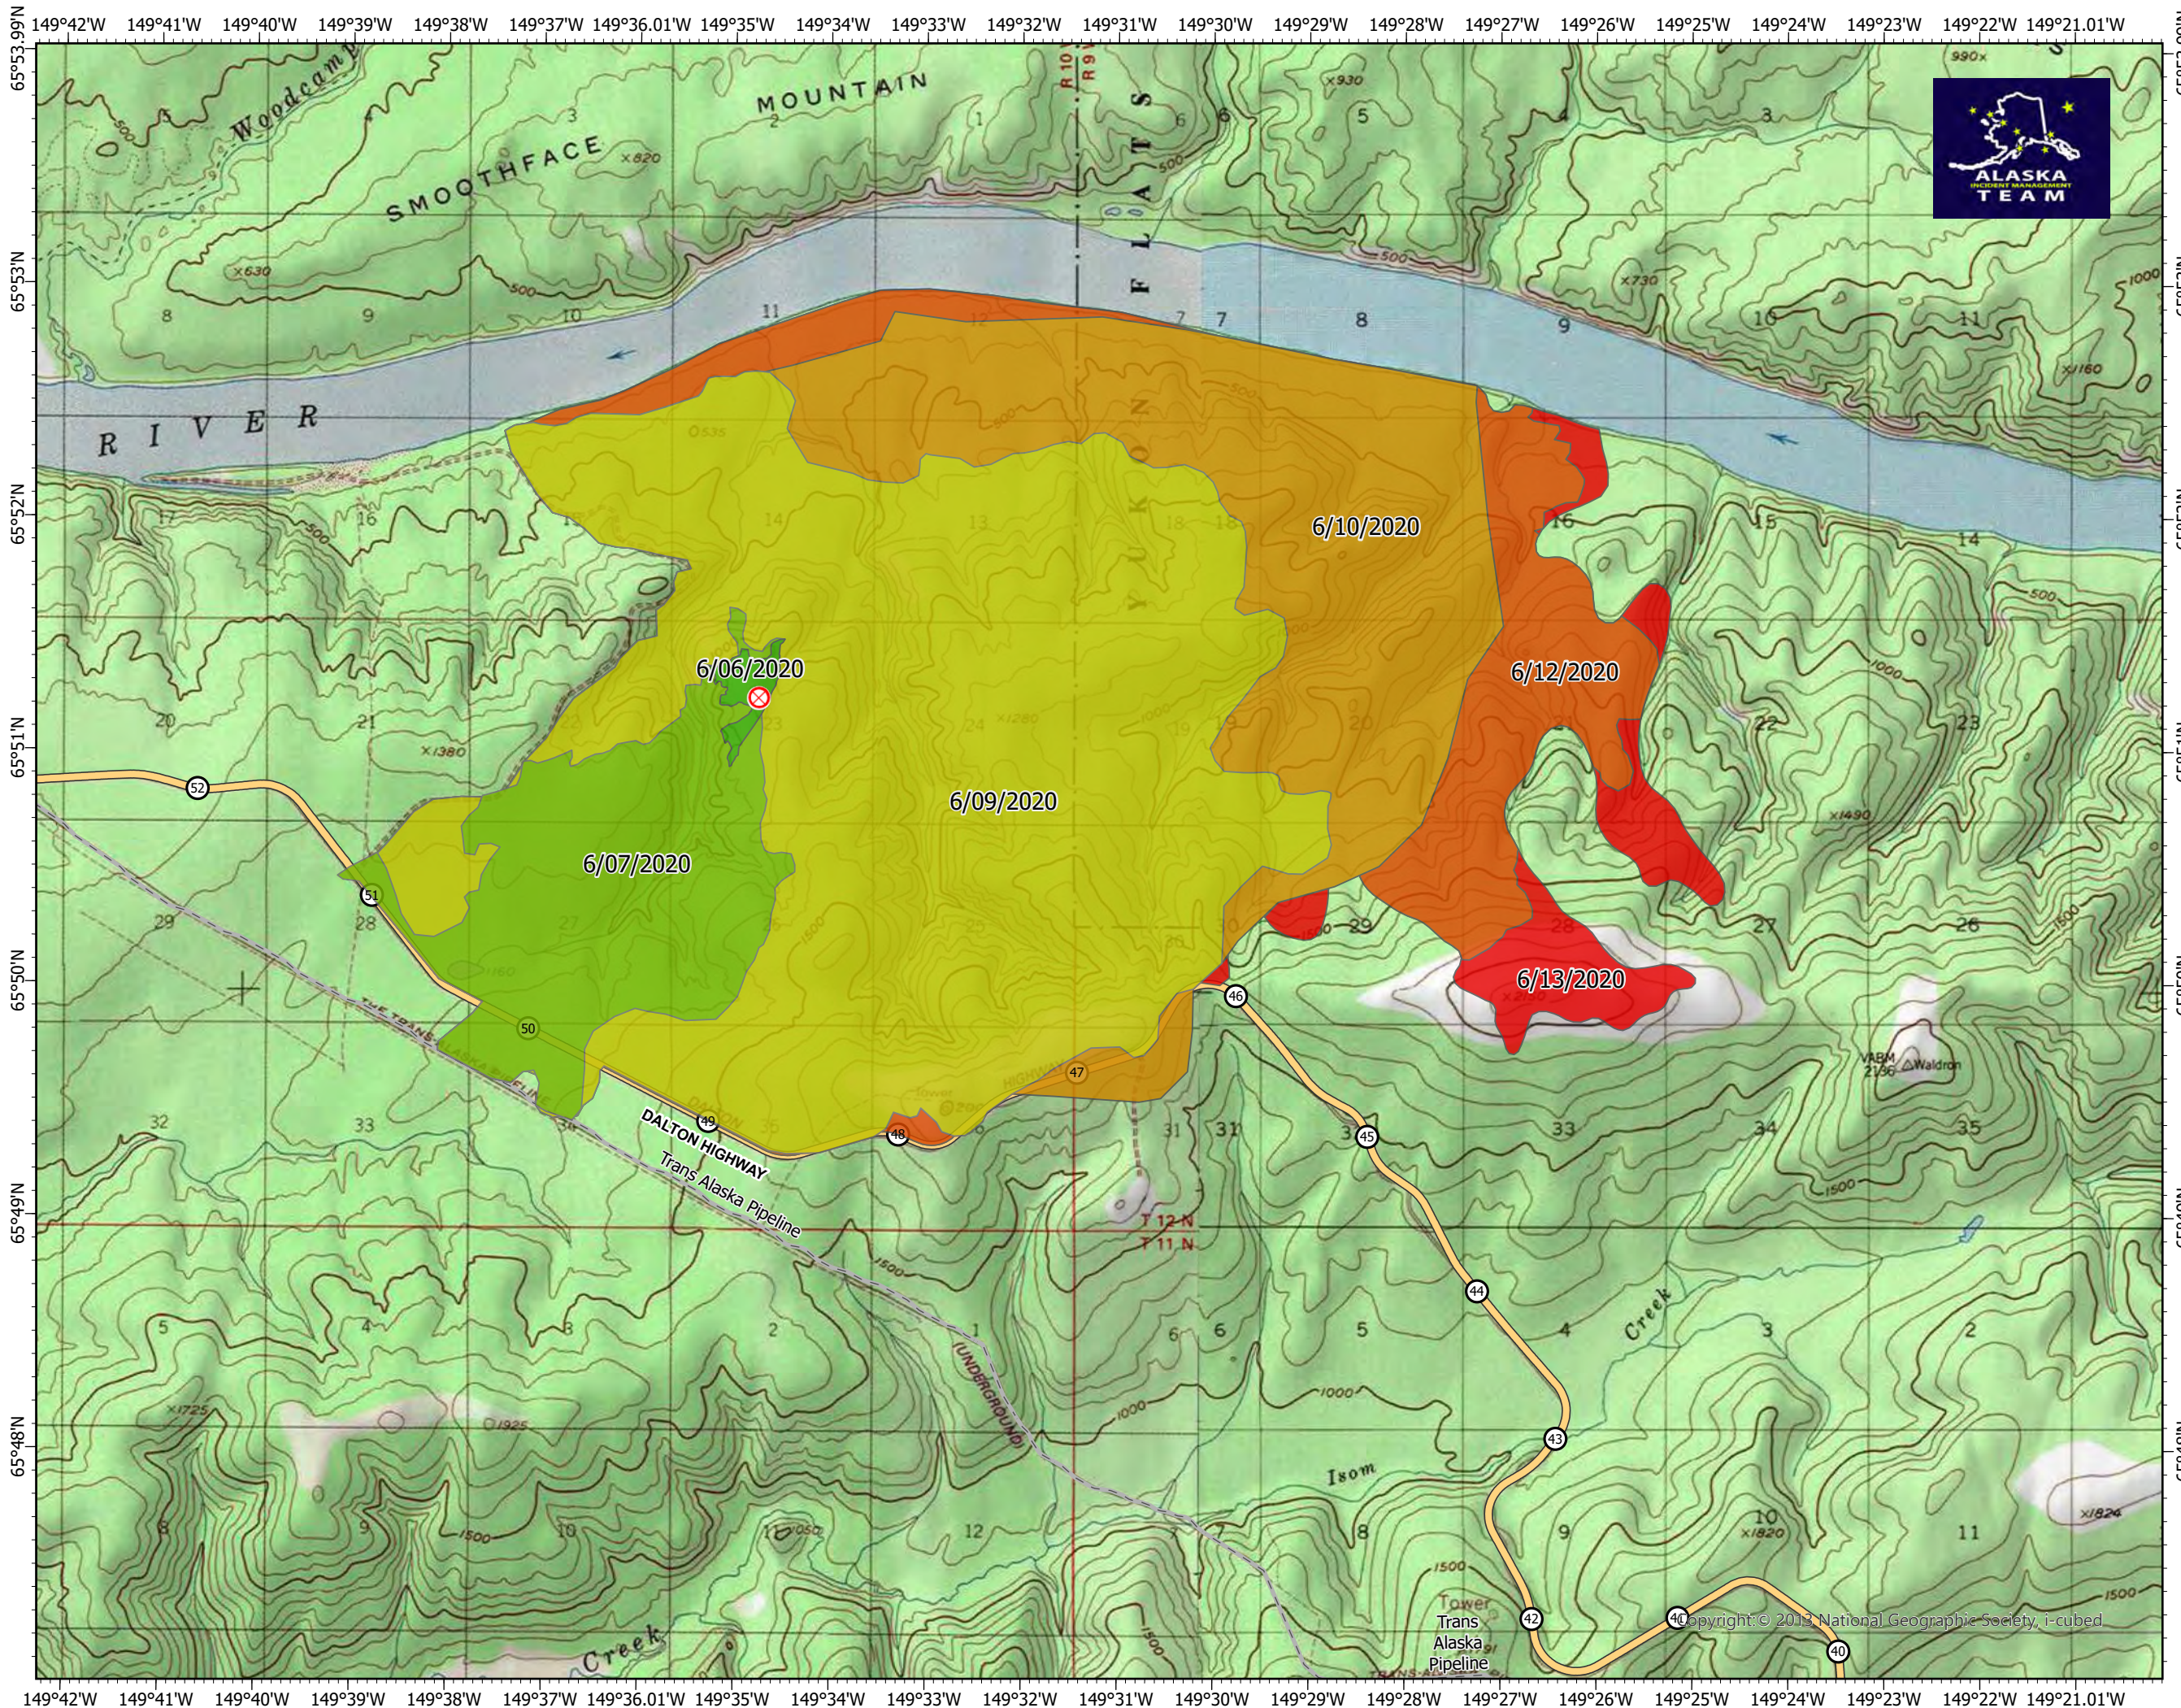

Progression Map

Isom Creek
AK UYD 000187
June 14, 2020

12024 acres at 1100 June 13, 2020

⊗ Fire Origin - 6/05/2020 3:19 pm

Date	Acres	Growth
6/06/2020	58.6	58.6
6/07/2020	1,535.2	1,476.6
6/09/2020	7,574.4	6,039.2
6/10/2020	10,379.4	2,805
6/12/2020	11,665.3	1,285.9
6/13/2020	12,023.6	358.3

Erin Novakovich
6/14/2020 1325
Acres from IR and GPS
North American 1983 Datum, LatLong Grid

Copyright © 2013 National Geographic Society, i-cubed