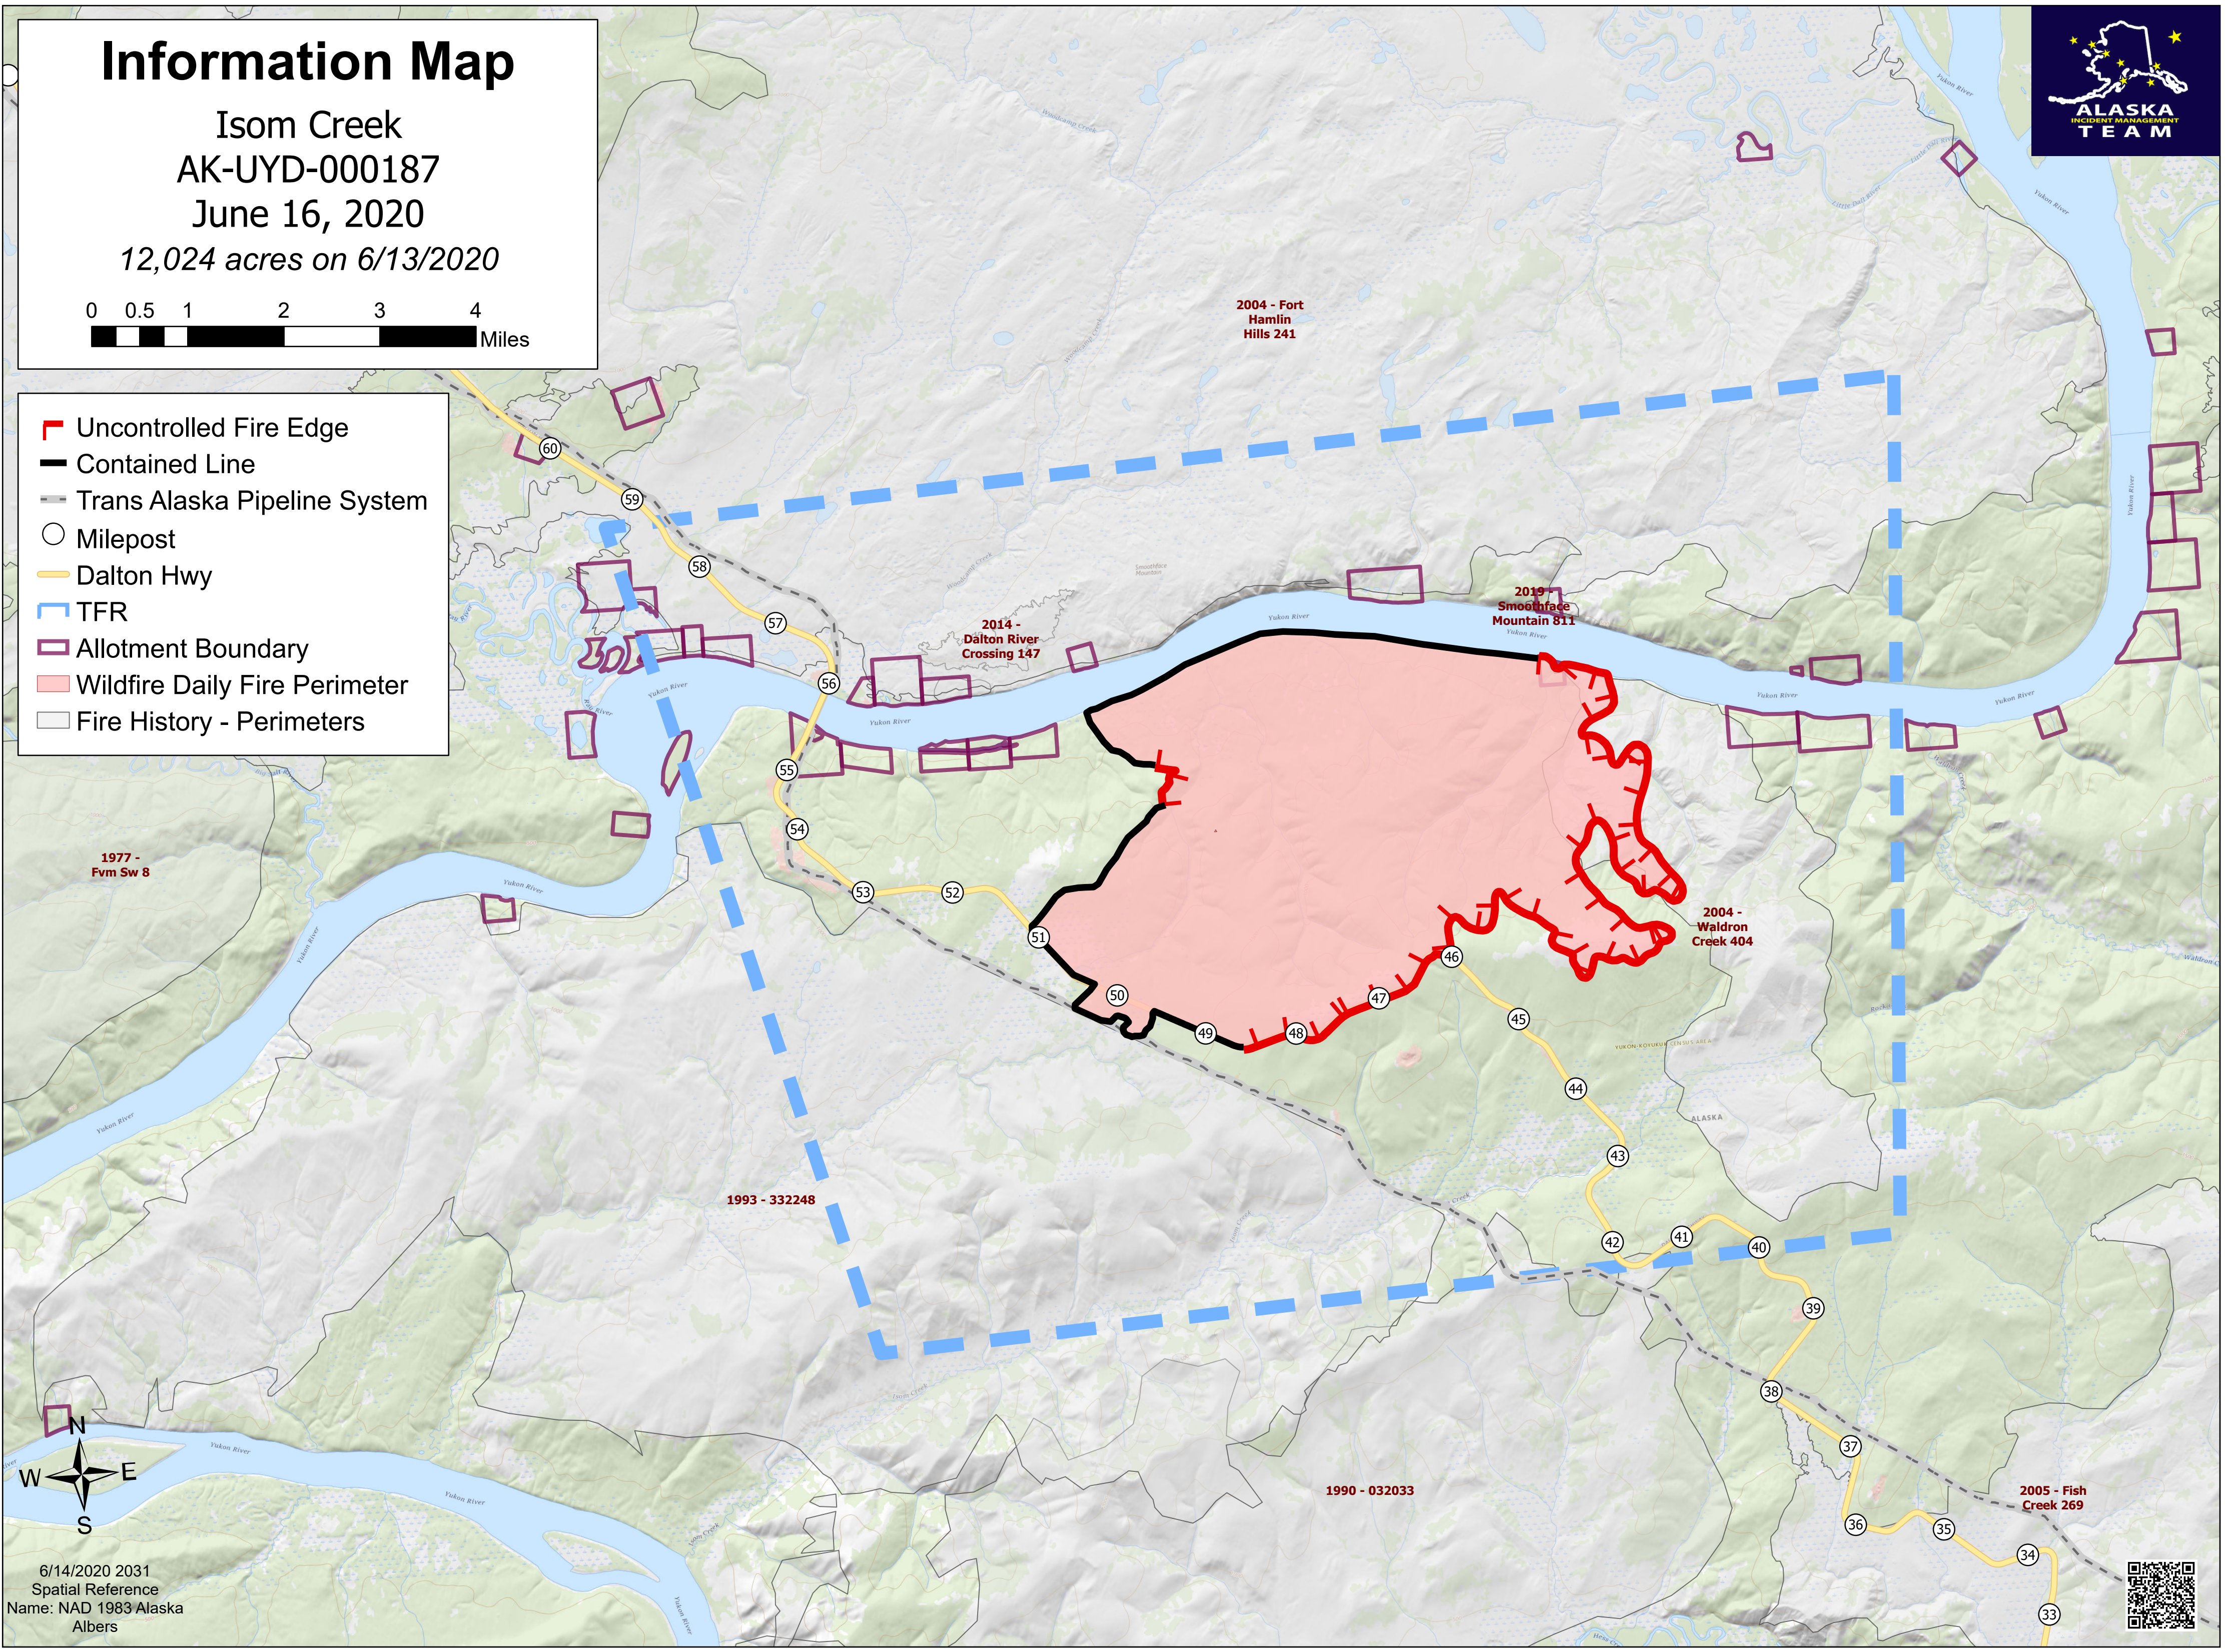

Information Map

Isom Creek
AK-UYD-000187
June 16, 2020
12,024 acres on 6/13/2020

- Uncontrolled Fire Edge
- Contained Line
- Trans Alaska Pipeline System
- Milepost
- Dalton Hwy
- TFR
- Allotment Boundary
- Wildfire Daily Fire Perimeter
- Fire History - Perimeters

6/14/2020 2031
Spatial Reference
Name: NAD 1983 Alaska
Albers