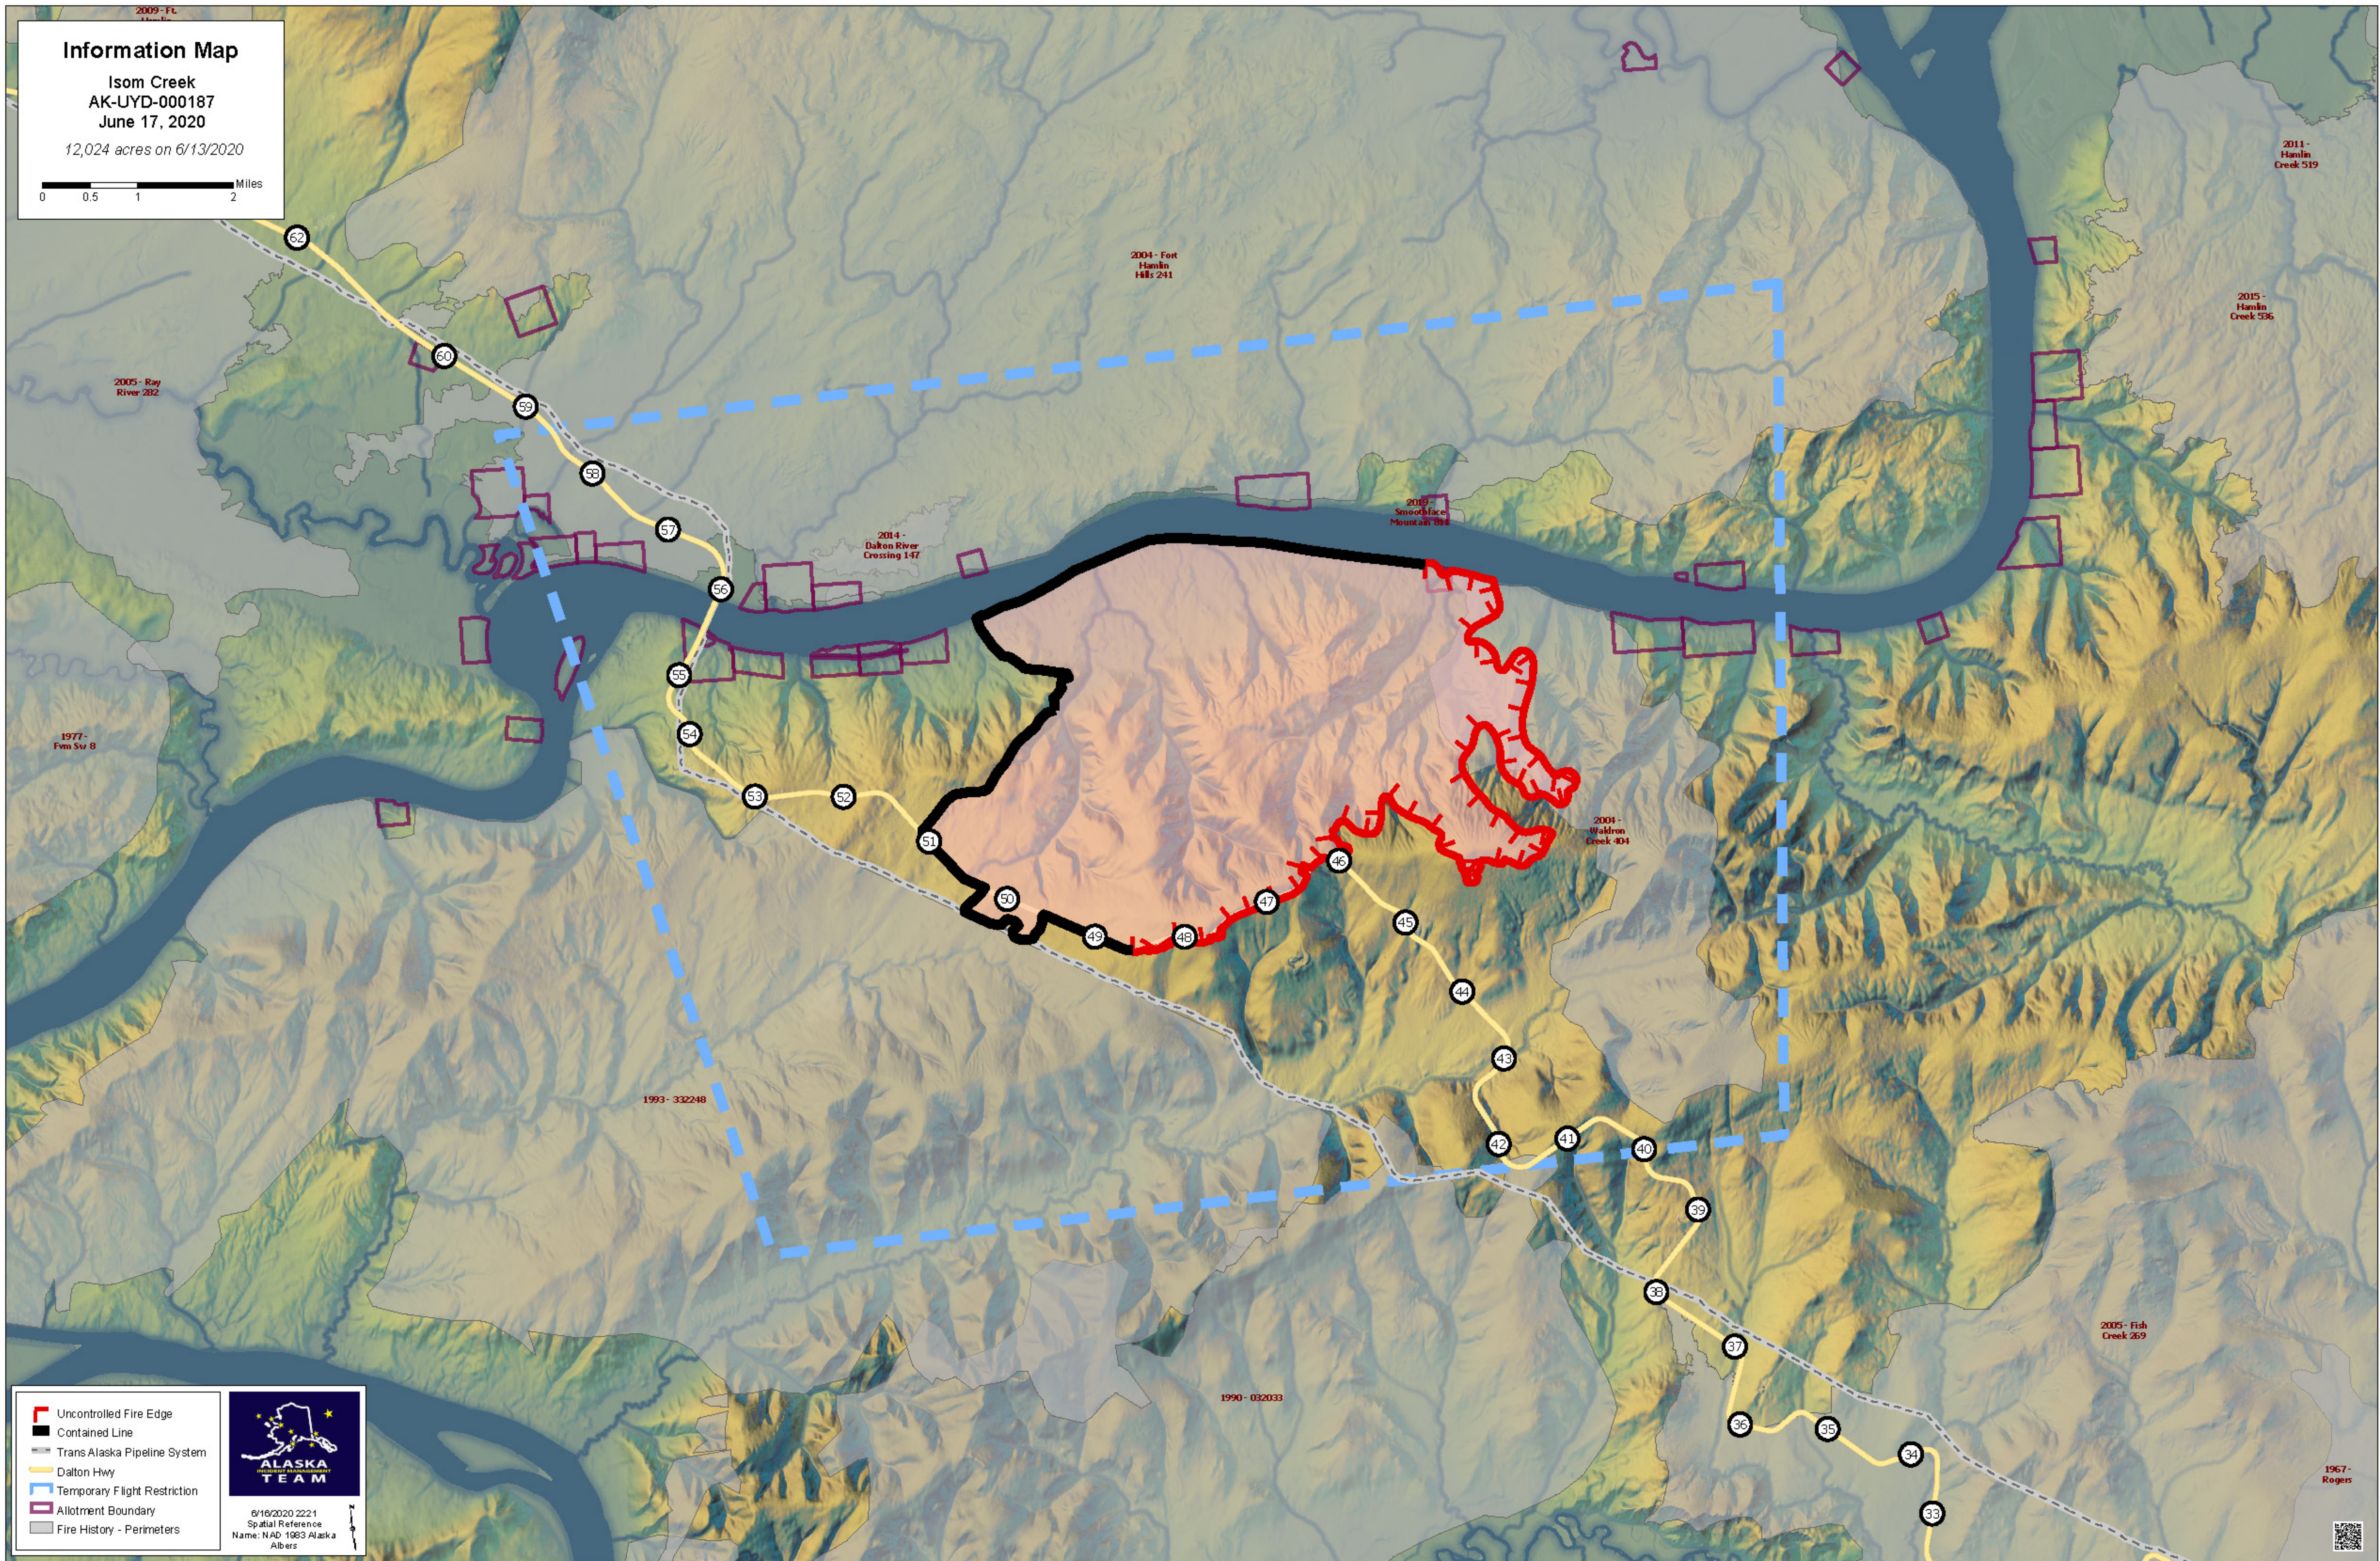

Information Map

Isom Creek
AK-UJD-000187
June 17, 2020

12,024 acres on 6/13/2020

- Uncontrolled Fire Edge
- Contained Line
- Trans Alaska Pipeline System
- Dalton Hwy
- Temporary Flight Restriction
- Allotment Boundary
- Fire History - Perimeters

6/16/2020 2221
Spatial Reference
Name: NAD 1983 Alaska
Albers