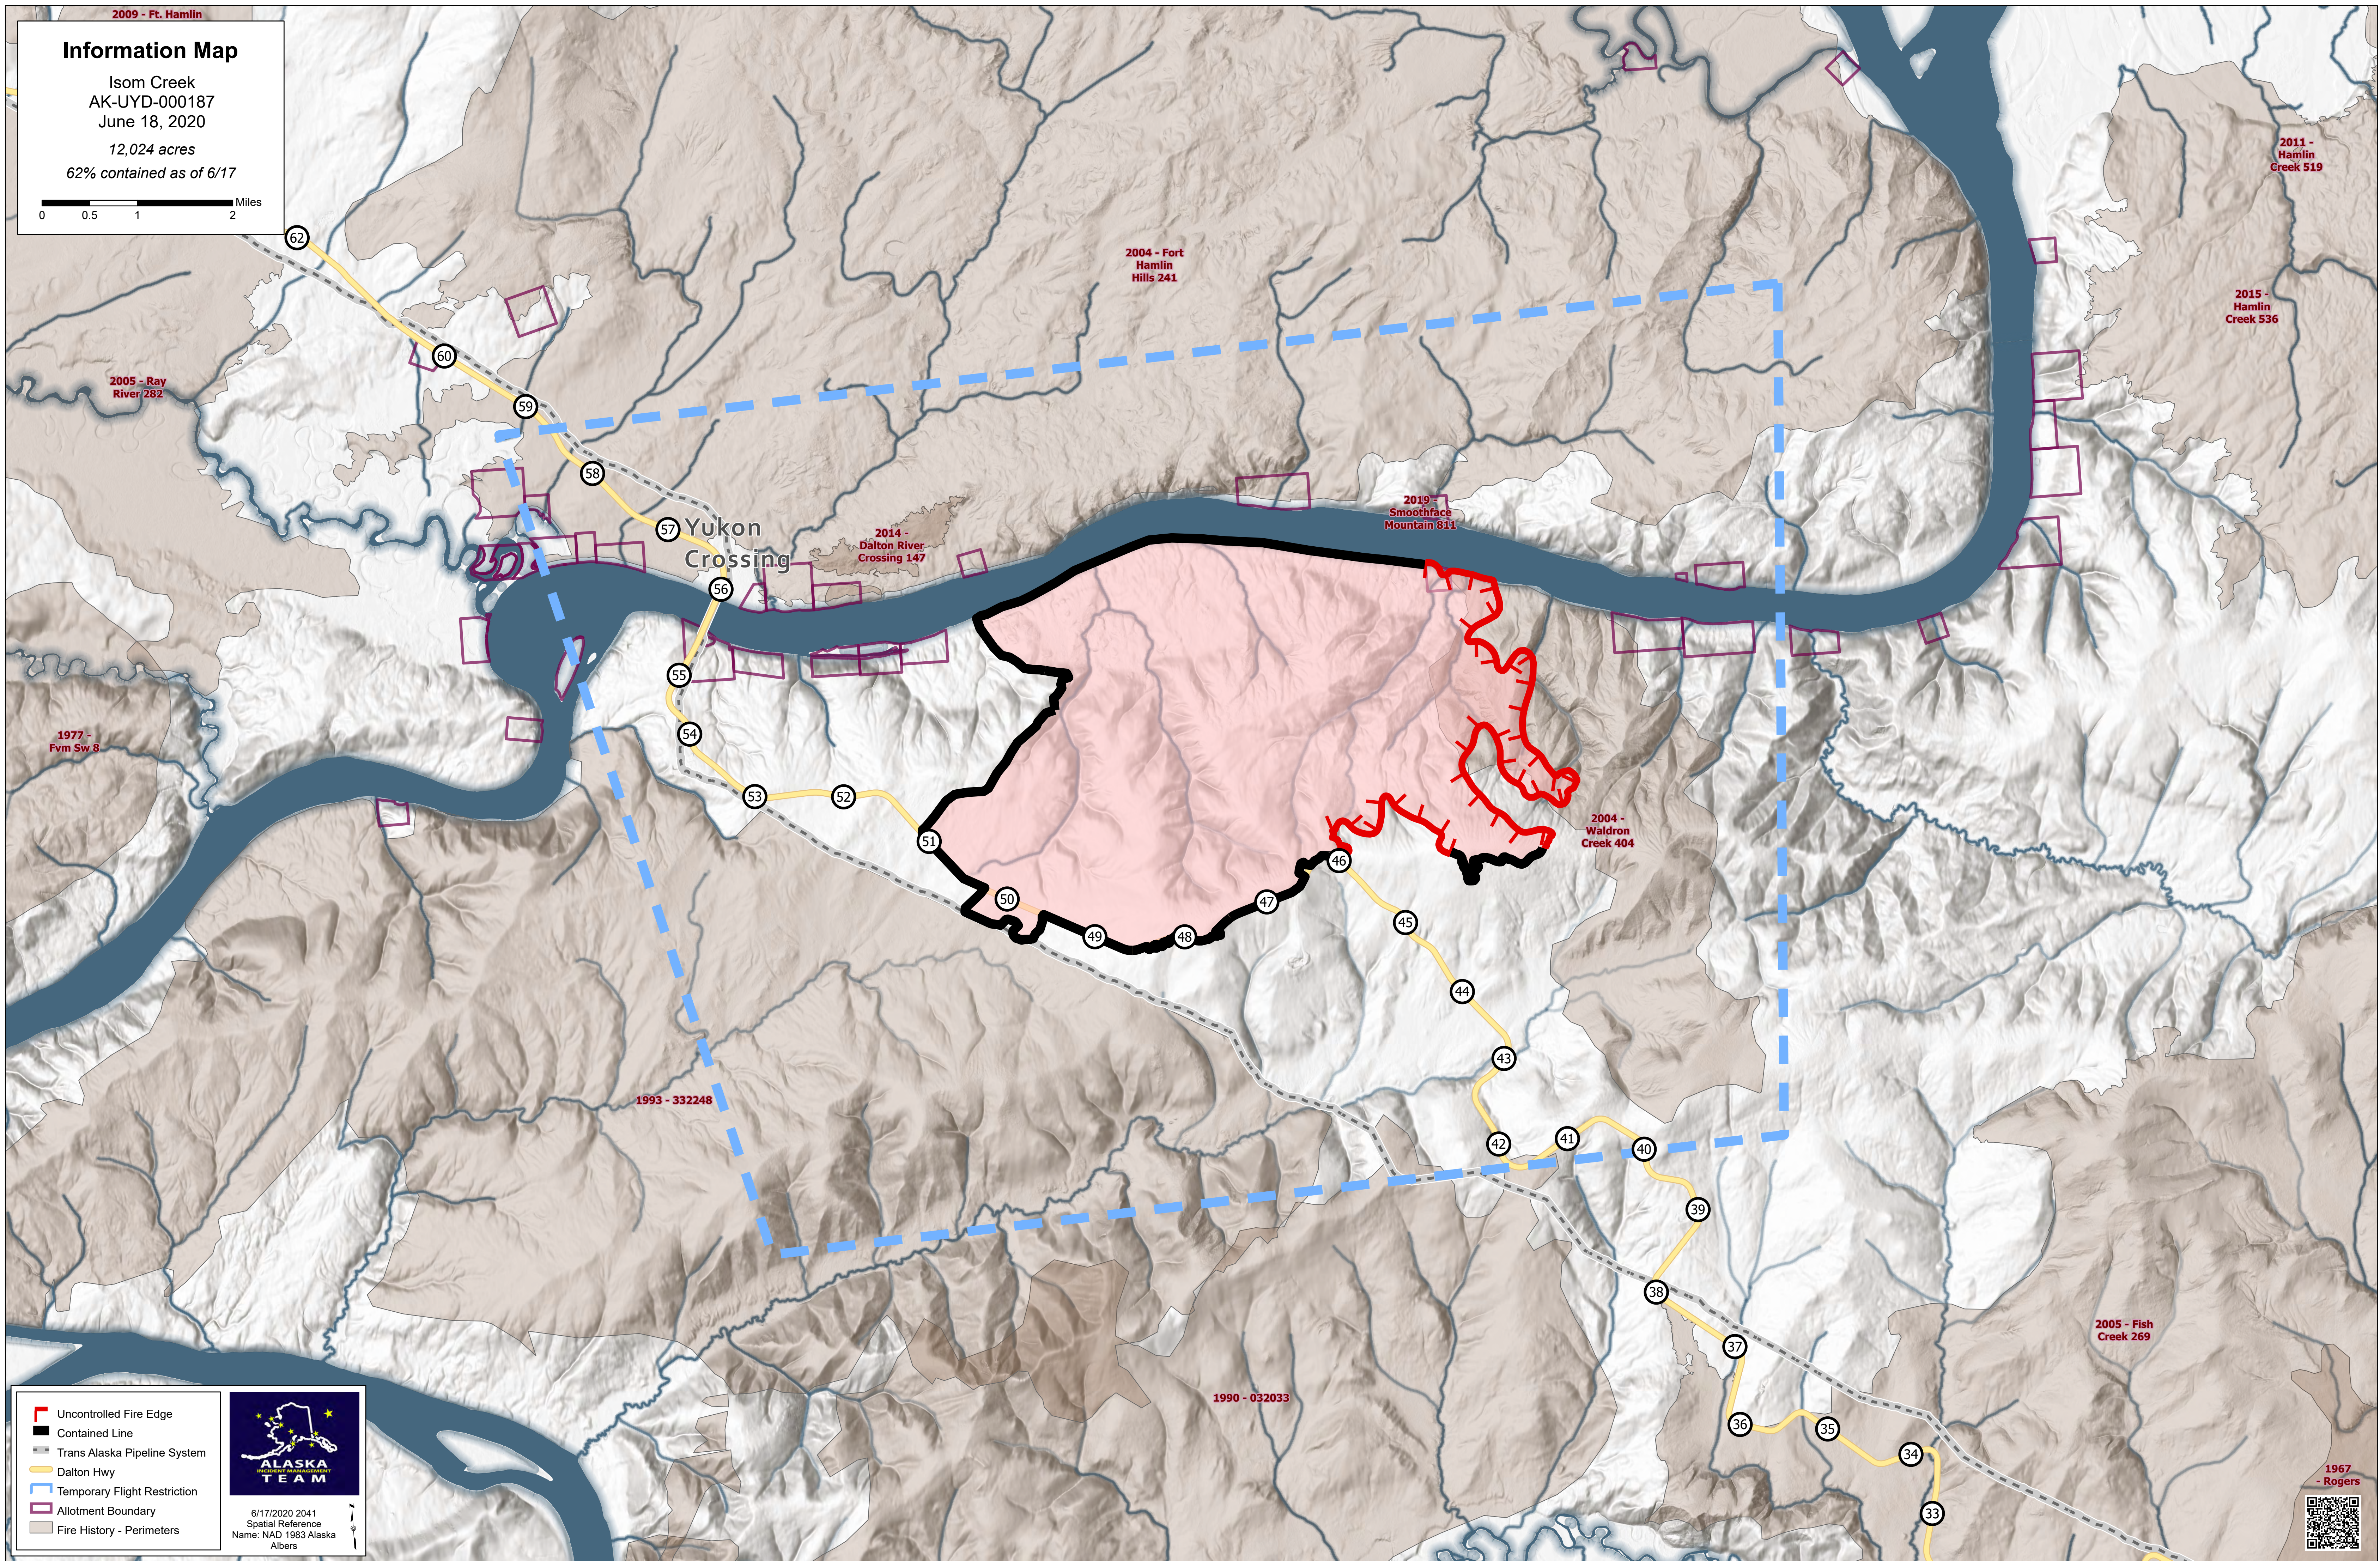

Information Map

Isom Creek
AK-UJD-000187
June 18, 2020
12,024 acres
62% contained as of 6/17

- Uncontrolled Fire Edge
- Contained Line
- Trans Alaska Pipeline System
- Dalton Hwy
- Temporary Flight Restriction
- Allotment Boundary
- Fire History - Perimeters

6/17/2020 2041
Spatial Reference
Name: NAD 1983 Alaska
Albers