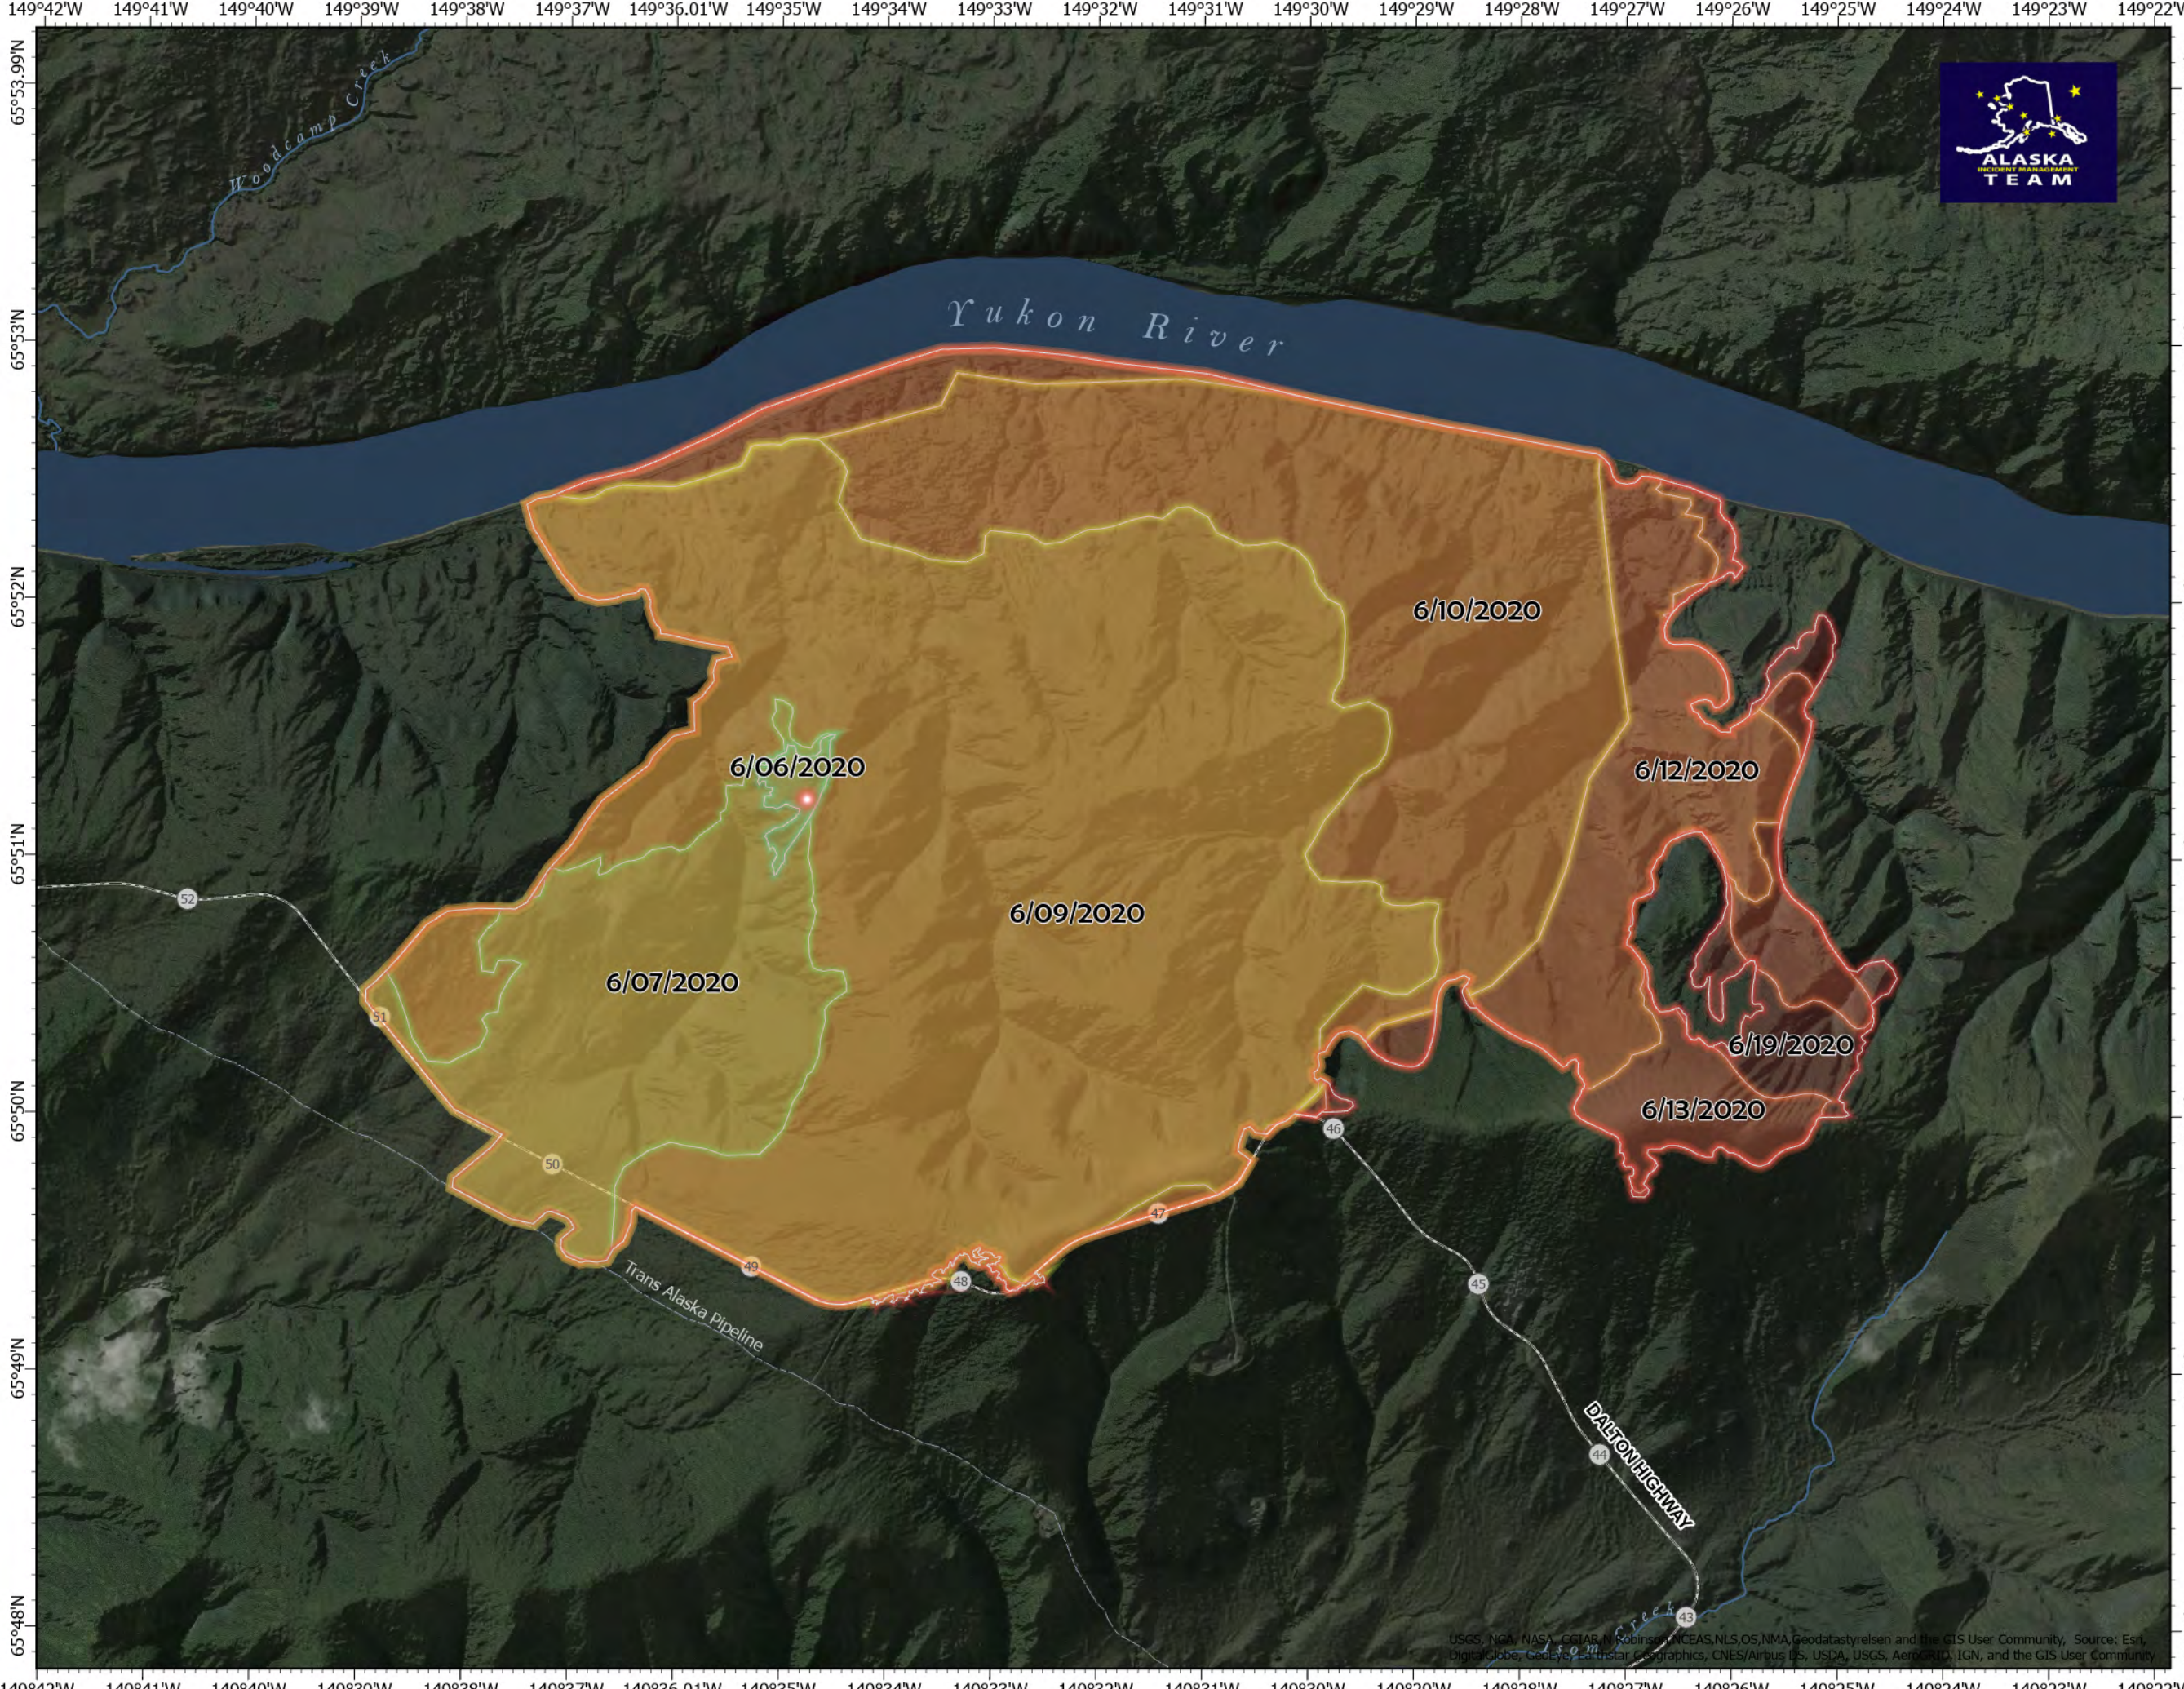

Progression Map

Isom Creek
AK-UYD-000187
June 20, 2020

12,179 acres

Fire Origin - 6/05/2020 3:19 pm

Date	Acres	Growth
6/06/2020	58	59
6/07/2020	1535	1477
6/09/2020	7574	6039
6/10/2020	10379	2805
6/12/2020	11665	1286
6/13/2020	12024	358
6/19/2020	12179	155

Erin Novakovich
6/19/2020 1350

North American 1983 Datum. LatLong Grid

USGS, NOAA, NASA, Esri, Garmin, GEBCO, NCEAS, NLS, OS, NMA, Geodatastyrelsen and the GIS User Community. Source: Esri, DigitalGlobe, GeoEye, Earthstar Geographics, CNES/Airbus DS, USDA, USGS, AeroGRID, IGN, and the GIS User Community