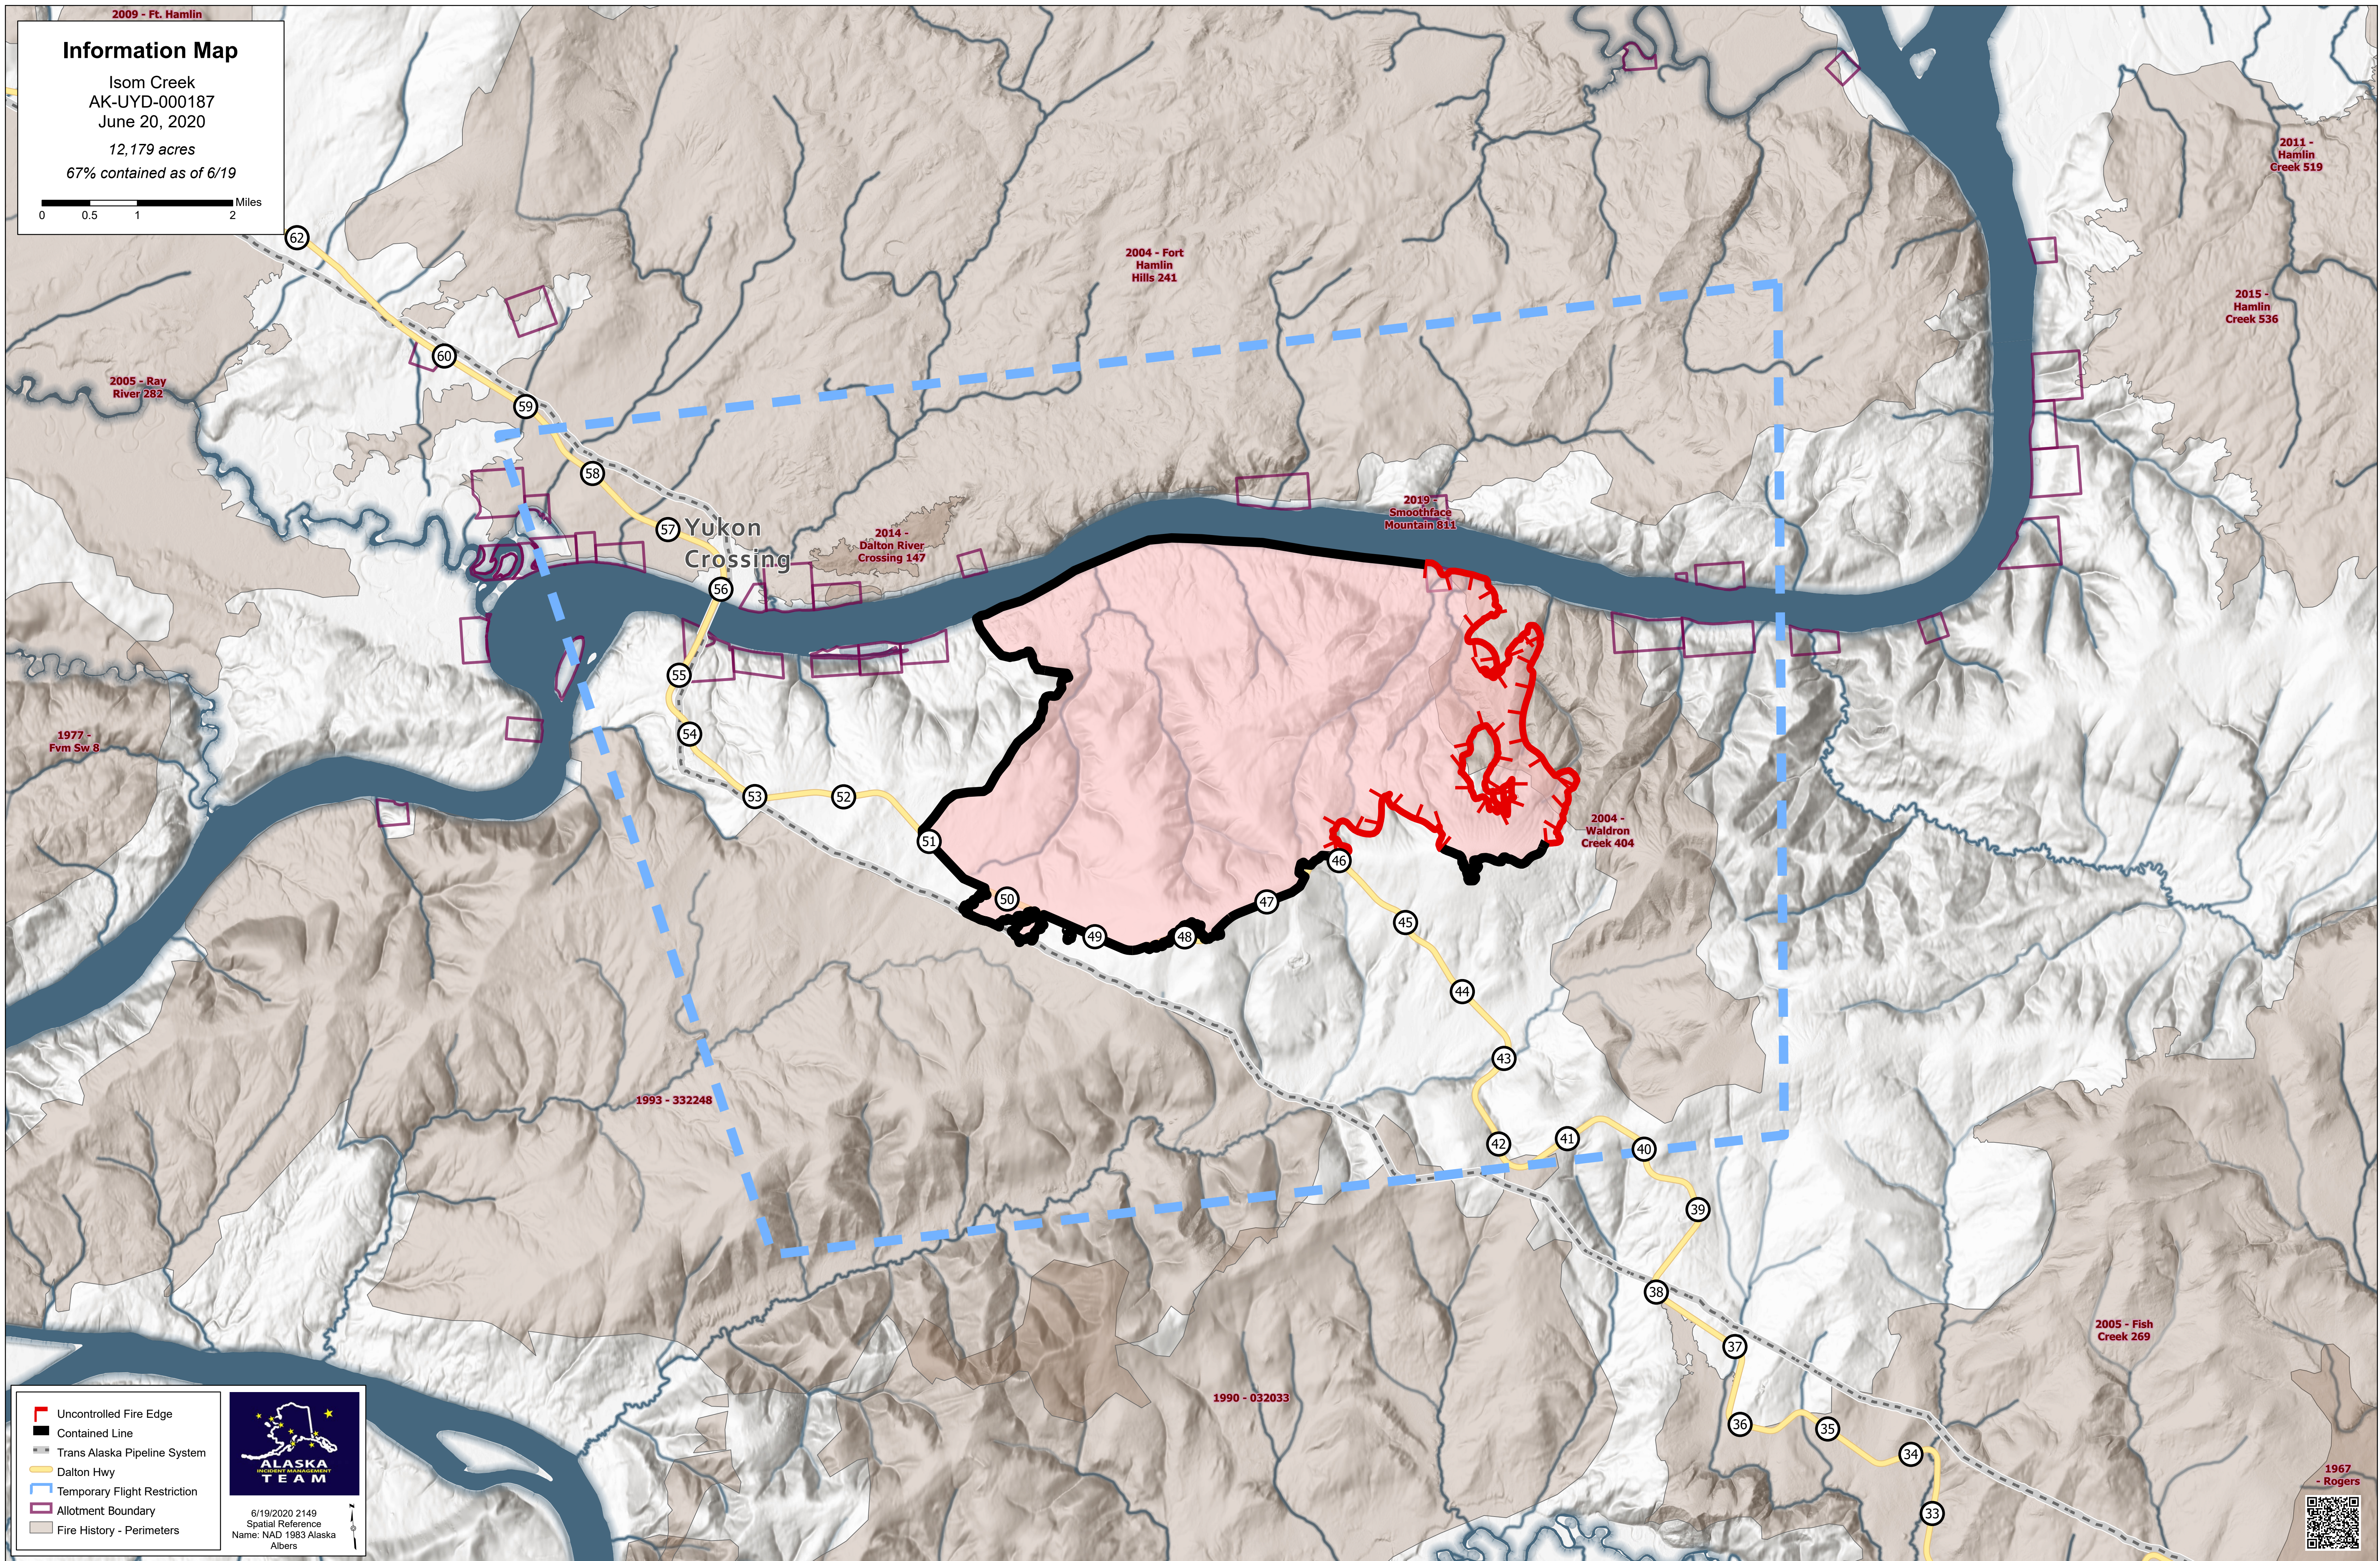

Information Map

Isom Creek
AK-UJD-000187
June 20, 2020
12,179 acres
67% contained as of 6/19

- Uncontrolled Fire Edge
- Contained Line
- Trans Alaska Pipeline System
- Dalton Hwy
- Temporary Flight Restriction
- Allotment Boundary
- Fire History - Perimeters

6/19/2020 2149
Spatial Reference
Name: NAD 1983 Alaska
Albers