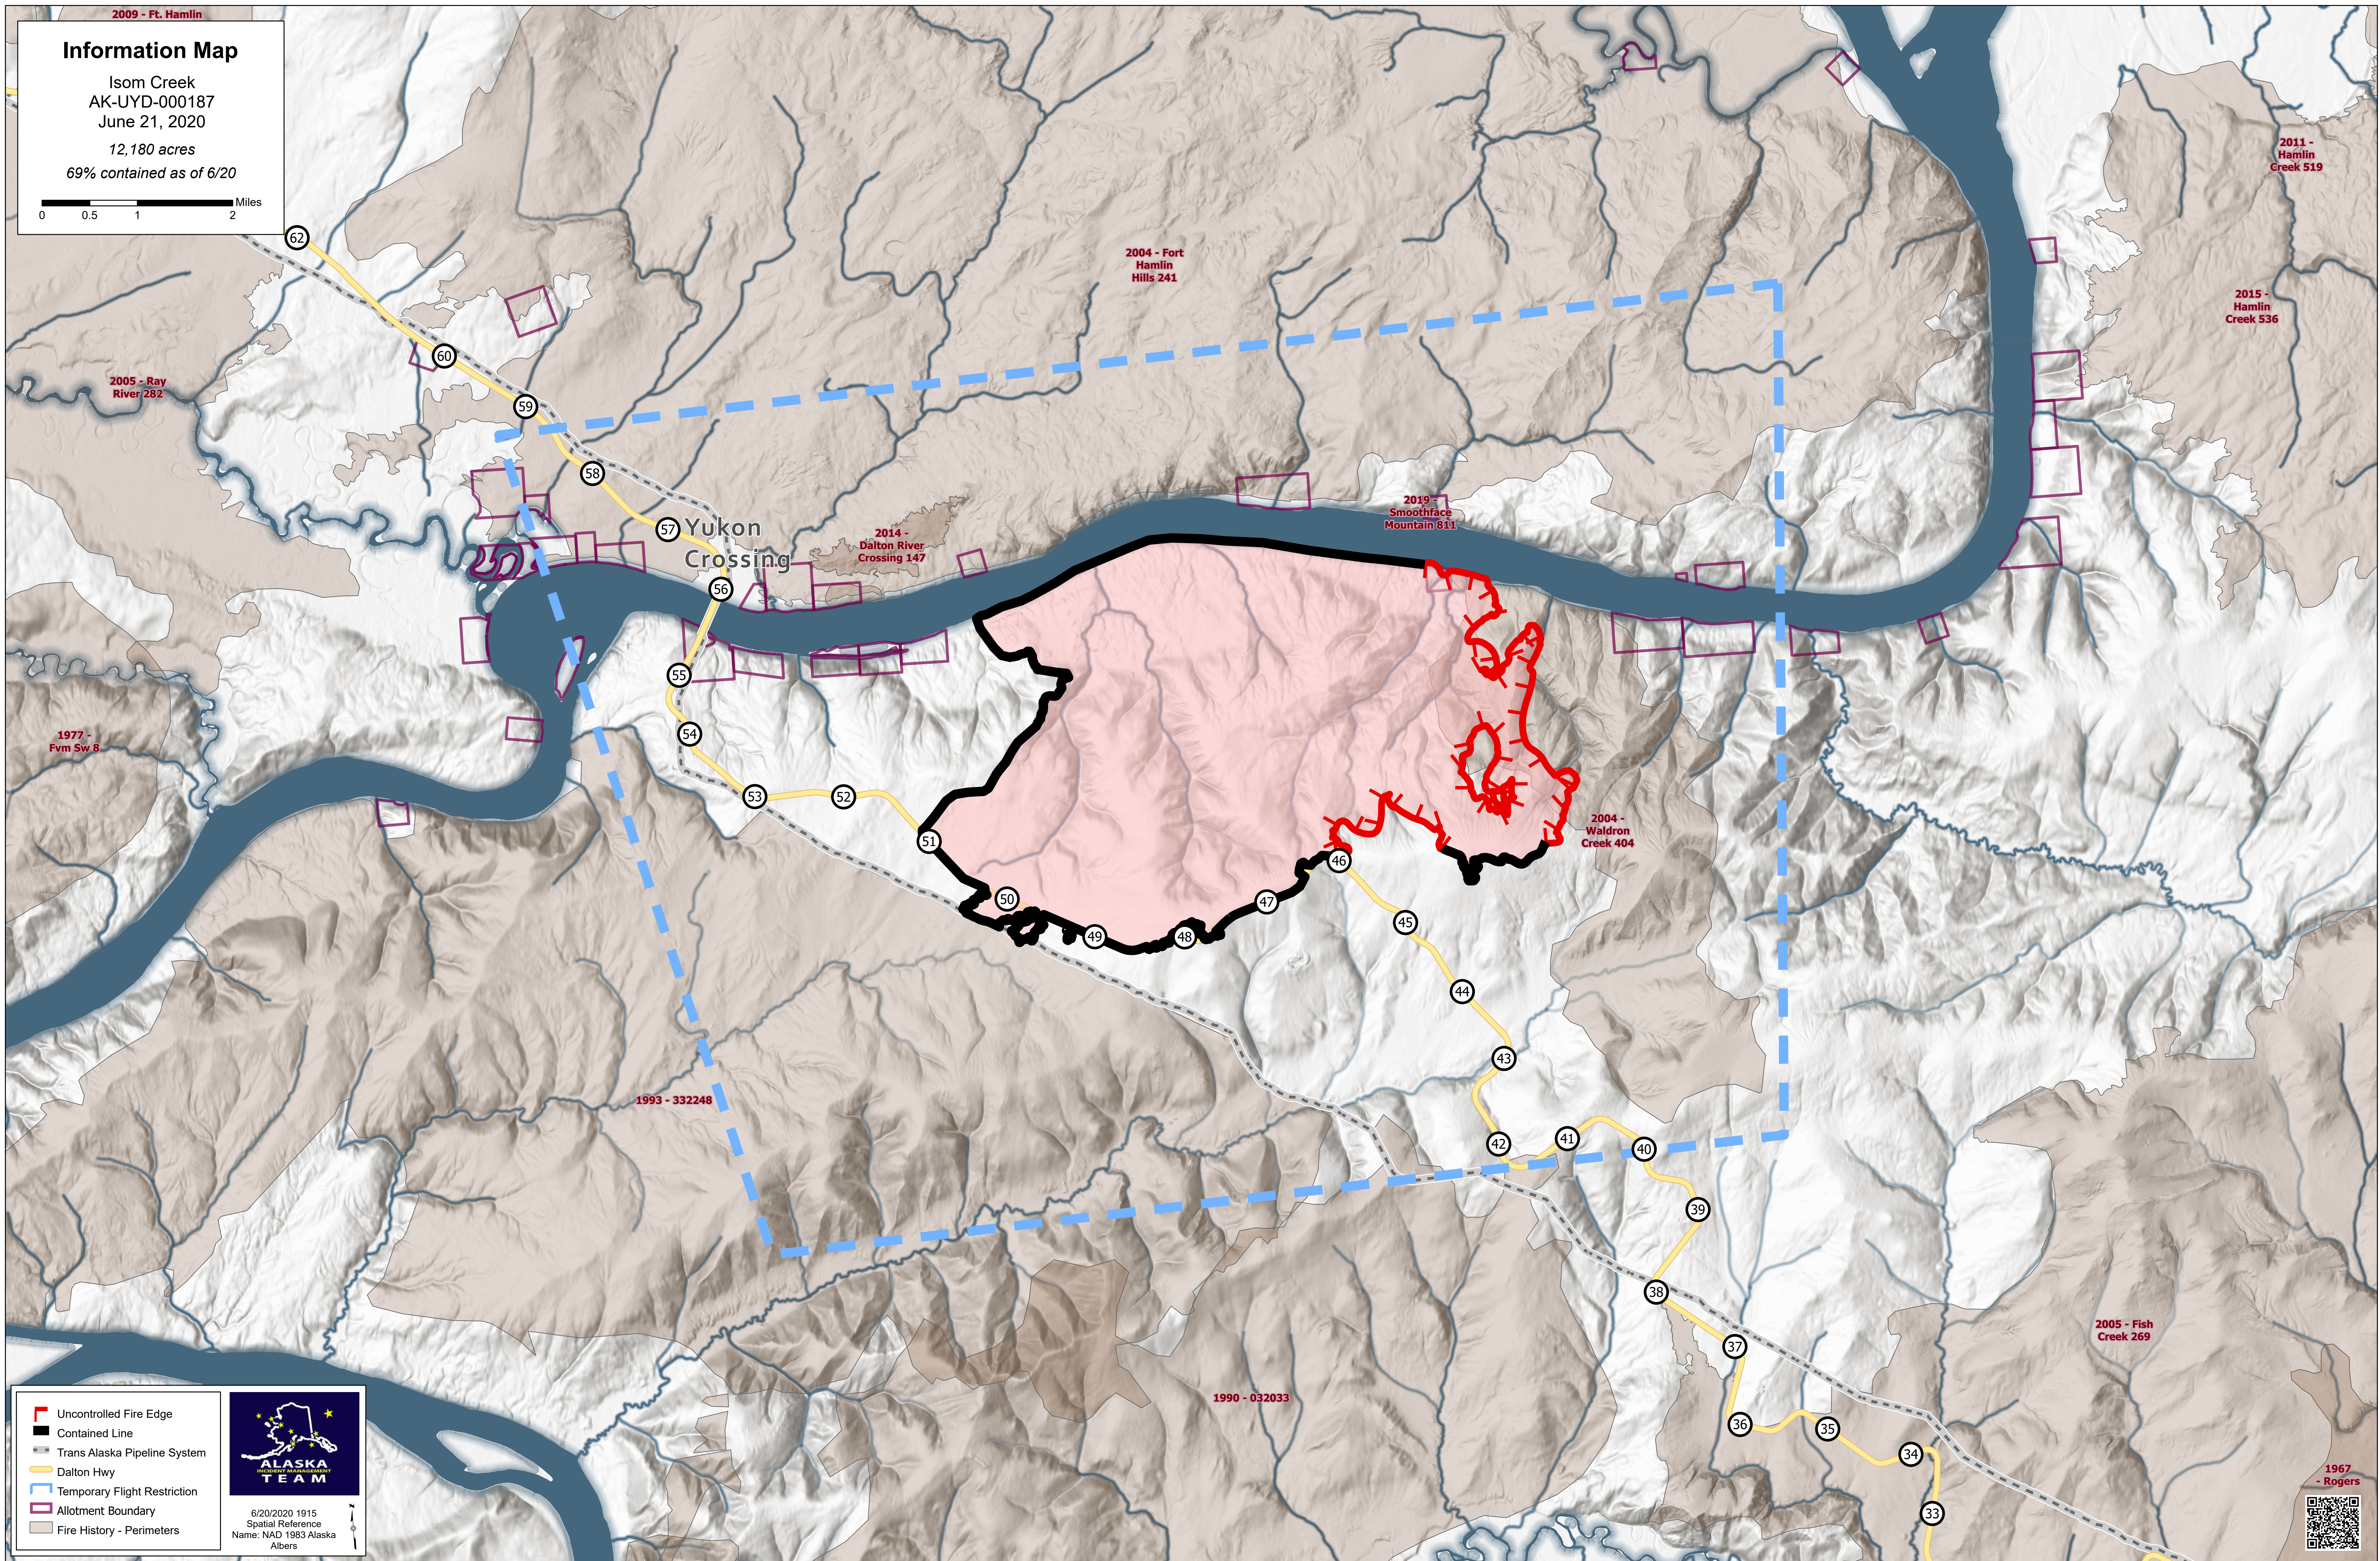

Information Map

Isom Creek
AK-UJD-000187
June 21, 2020
12,180 acres
69% contained as of 6/20

- Uncontrolled Fire Edge
- Contained Line
- Trans Alaska Pipeline System
- Dalton Hwy
- Temporary Flight Restriction
- Allotment Boundary
- Fire History - Perimeters

6/20/2020 1915
Spatial Reference
Name: NAD 1983 Alaska
Albers