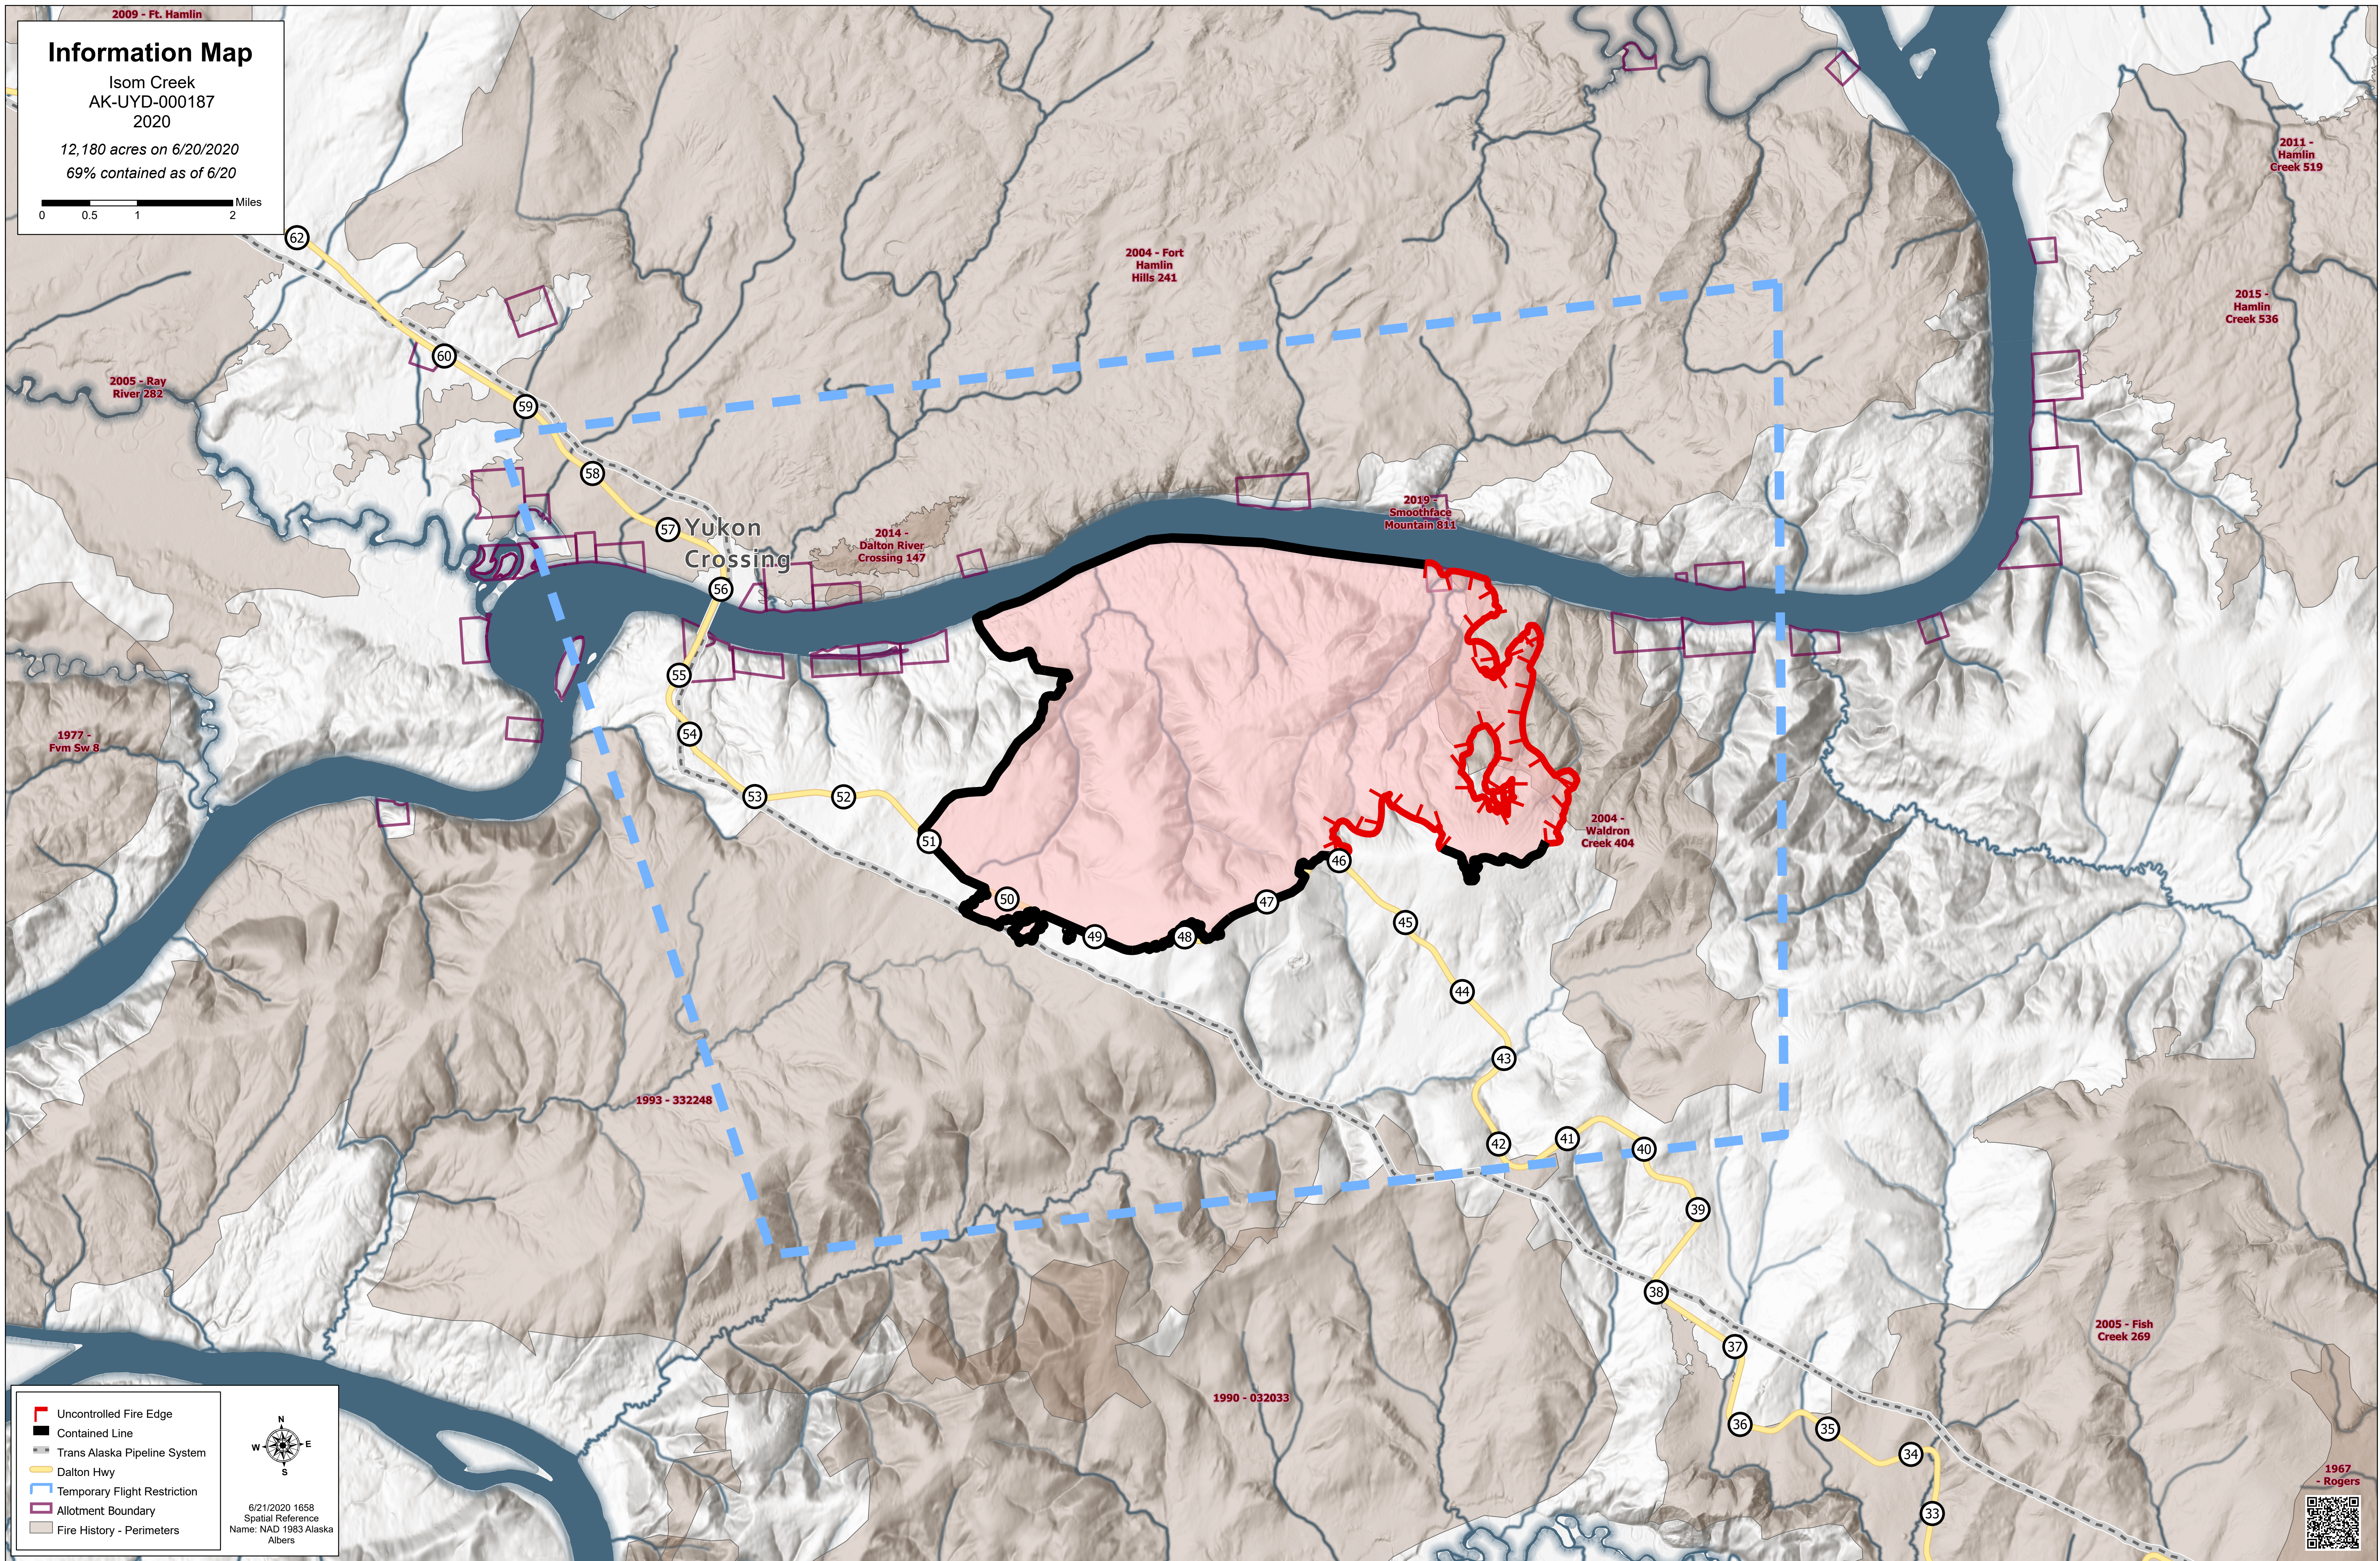

Information Map

Isom Creek
AK-UJD-000187
2020

12,180 acres on 6/20/2020
69% contained as of 6/20

- Uncontrolled Fire Edge
- Contained Line
- Trans Alaska Pipeline System
- Dalton Hwy
- Temporary Flight Restriction
- Allotment Boundary
- Fire History - Perimeters

6/21/2020 1658
Spatial Reference
Name: NAD 1983 Alaska
Albers