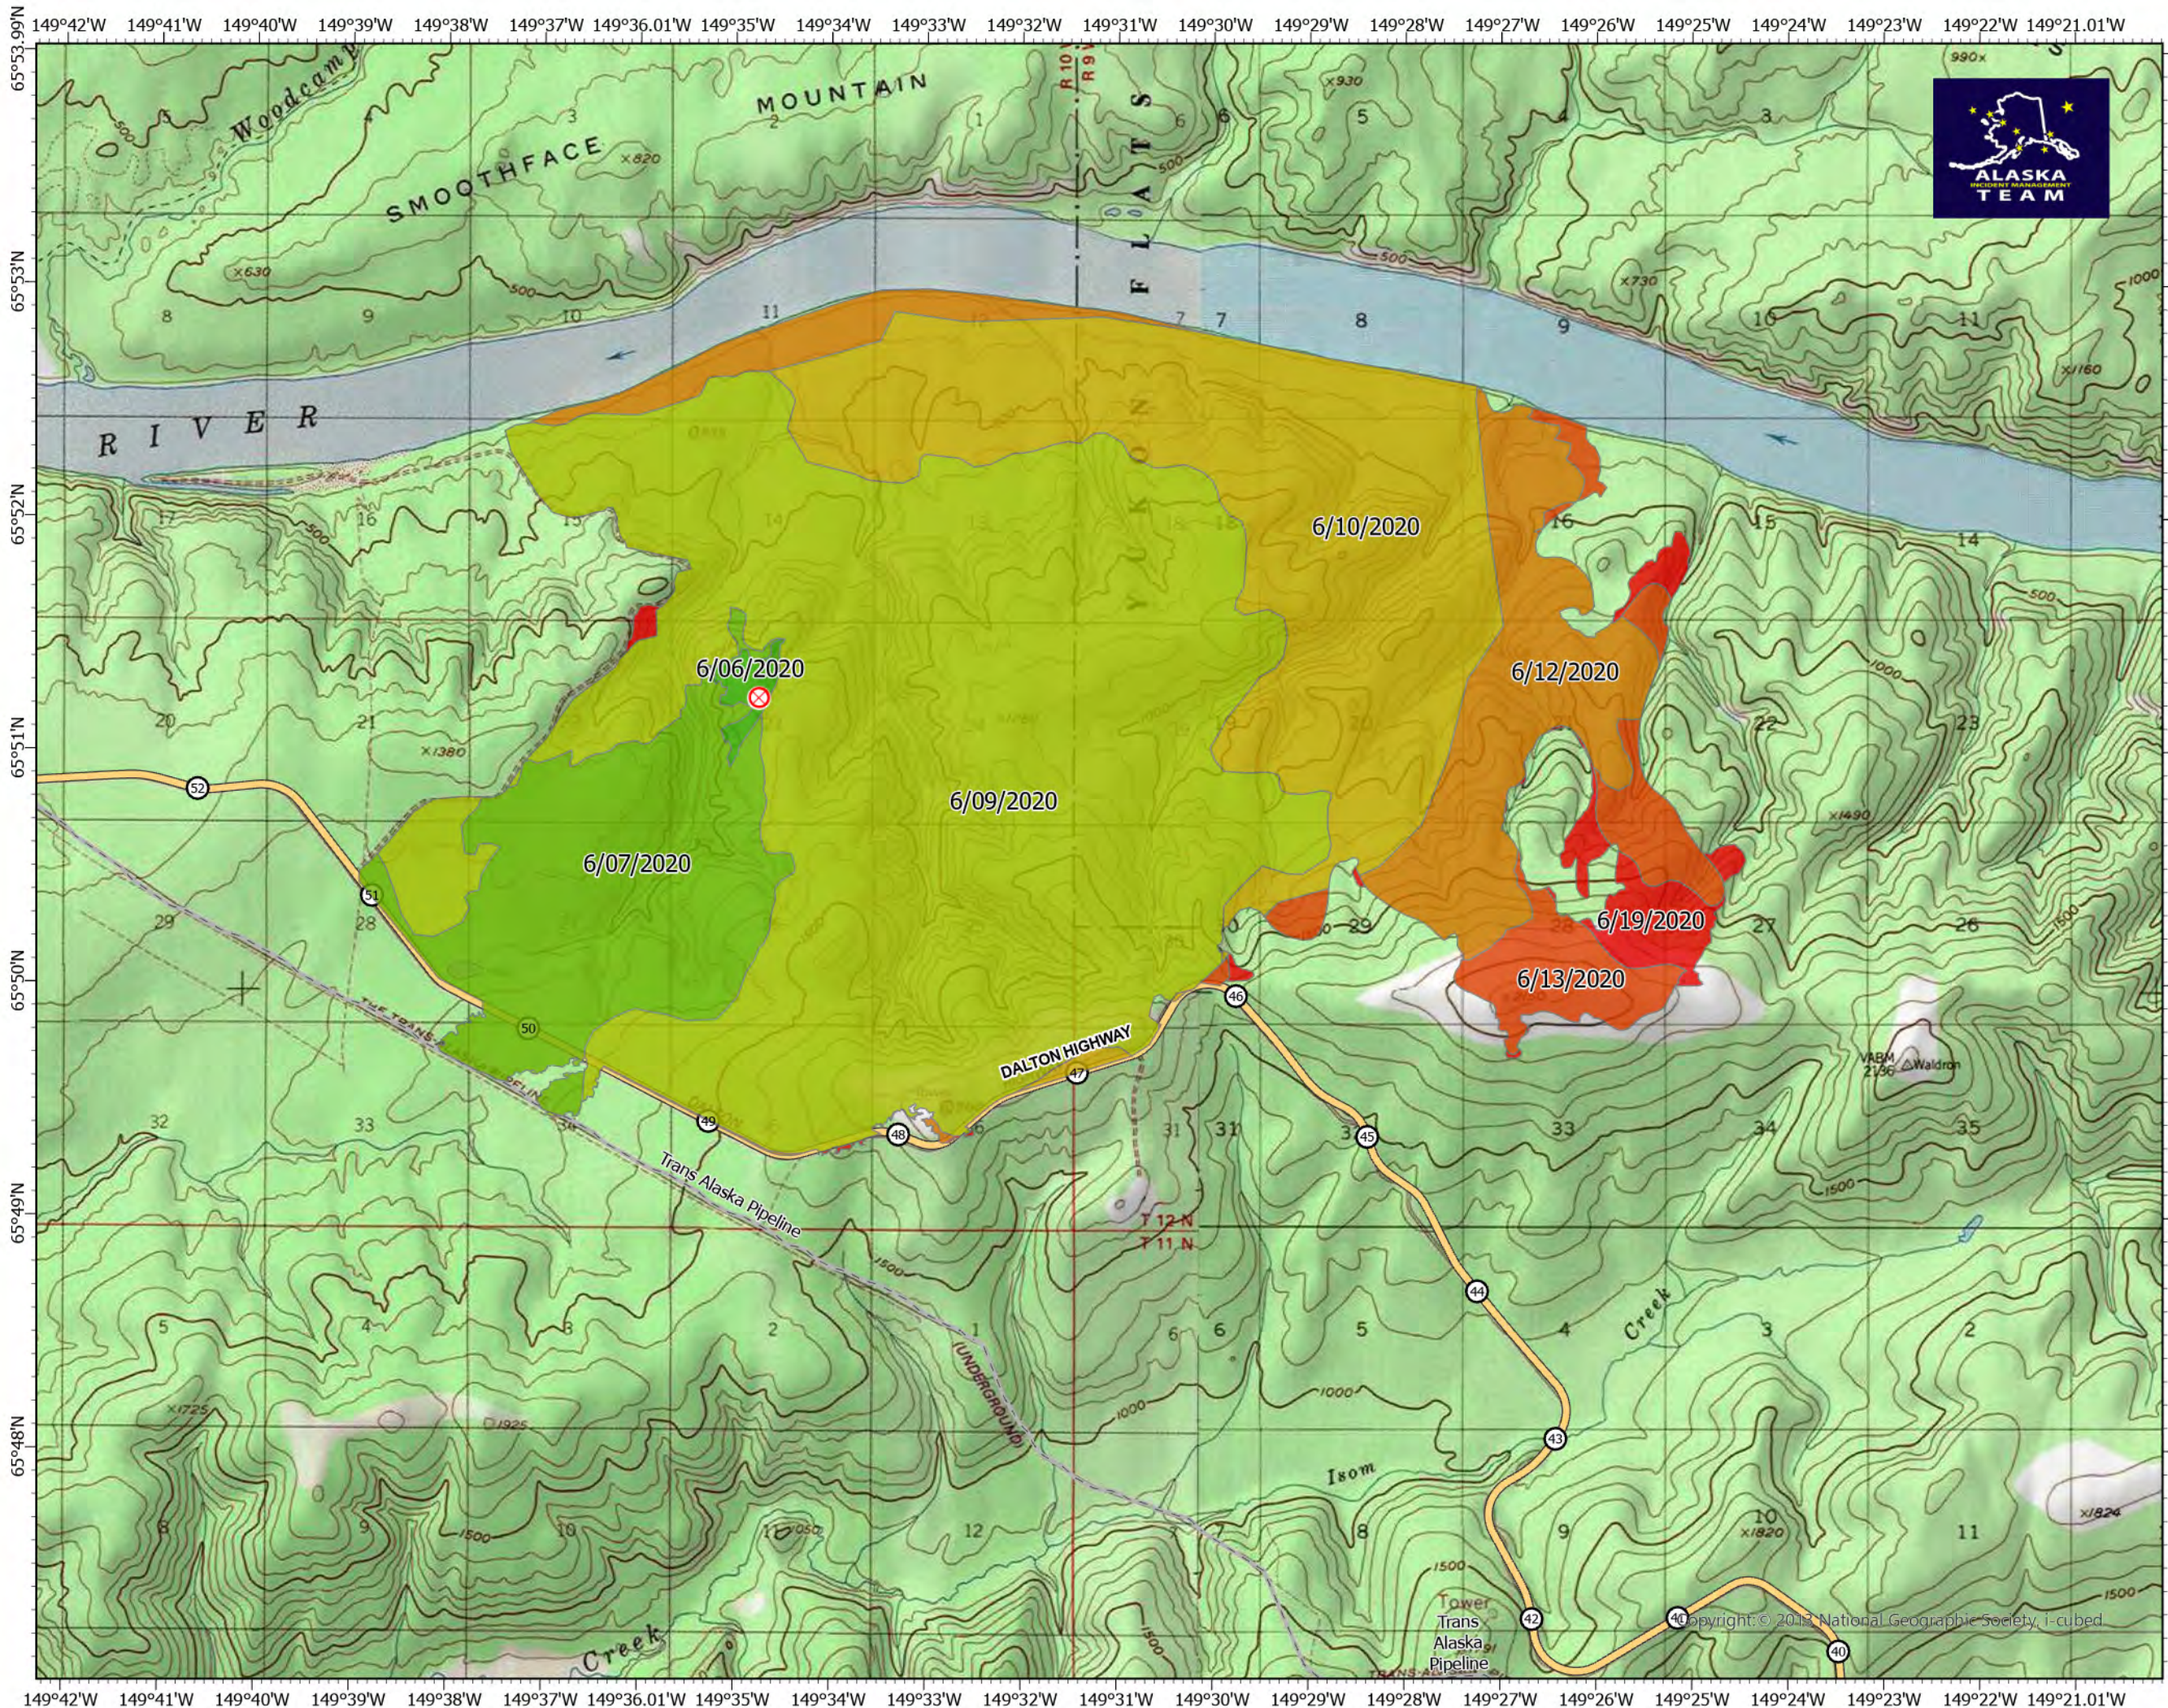

Progression Map

Isom Creek
AK-UYD-000187
June 19, 2020

12,180 acres at 800 June 19, 2020

⊗ Fire Origin - 6/05/2020 3:19 pm

Date	Acres	Growth
6/06/2020	58	59
6/07/2020	1535	1477
6/09/2020	7574	6039
6/10/2020	10379	2805
6/12/2020	11665	1286
6/13/2020	12024	358
6/19/2020	12179	155

E. Novakovich
6/21/2020 1314
Acres from Sentinel & GPS
North American 1983 Datum. Lat/Long Grid

Copyright © 2014 National Geographic Society, i-cubed