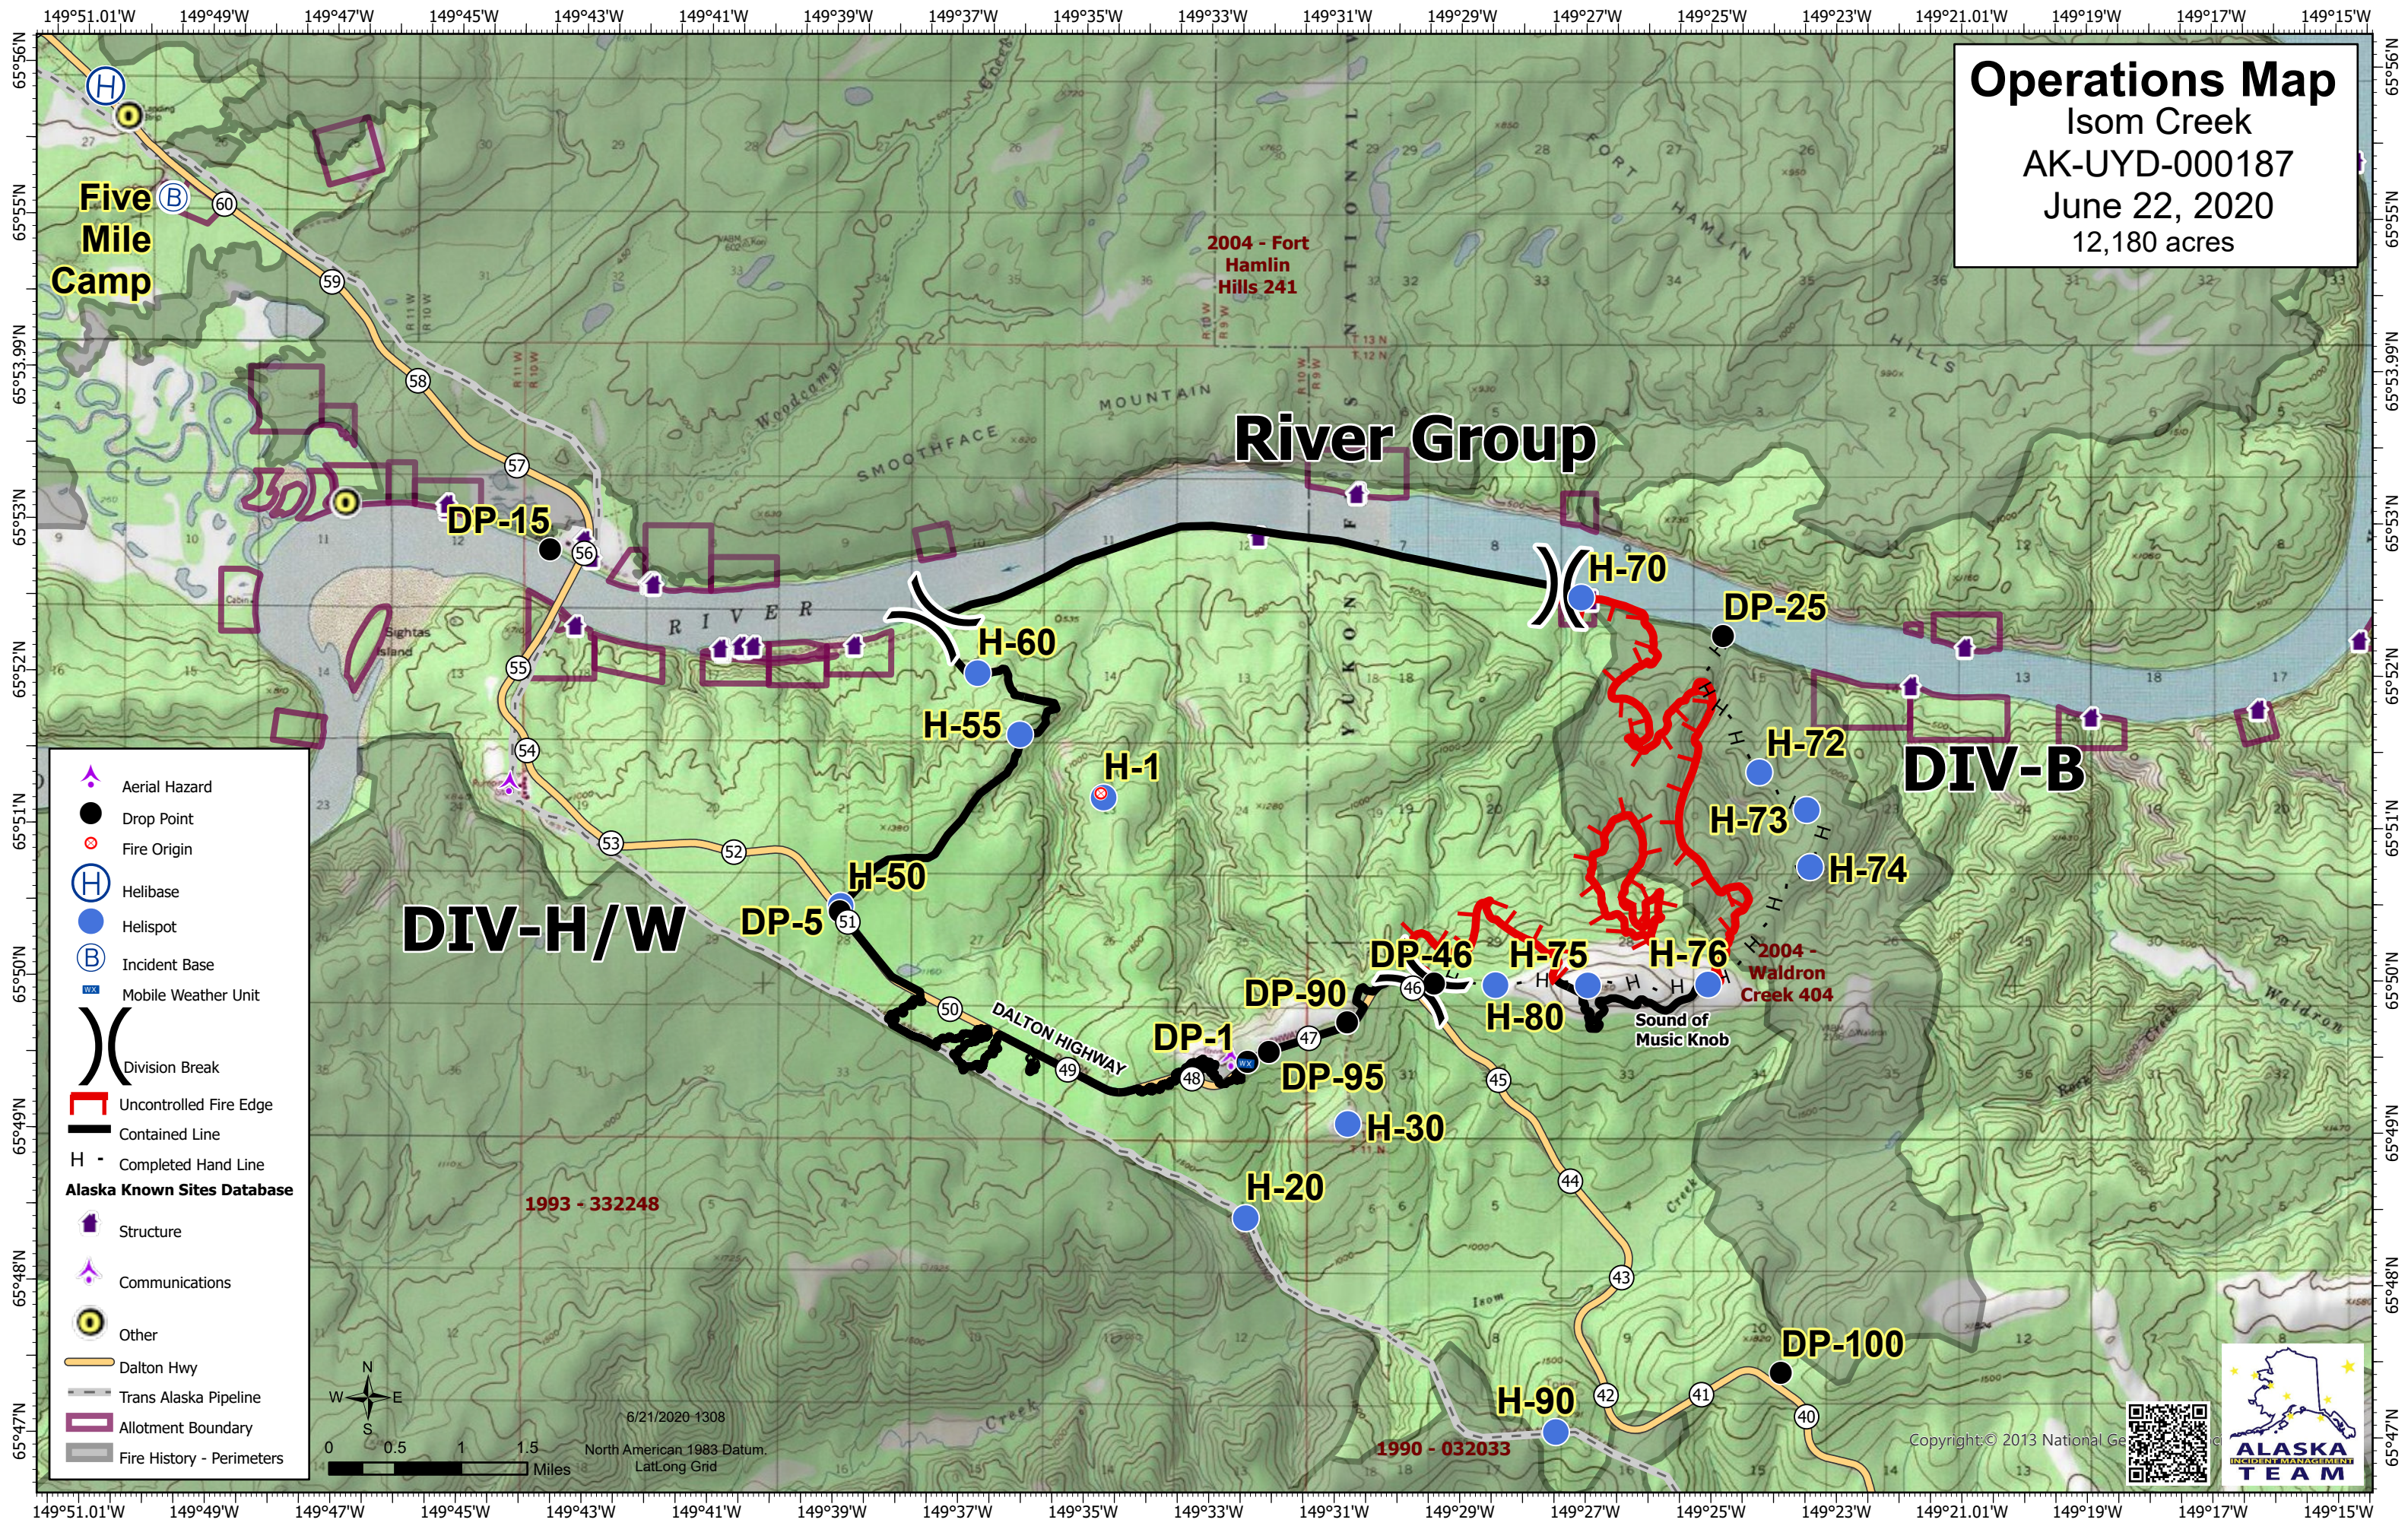

Operations Map
 Isom Creek
 AK-UJD-000187
 June 22, 2020
 12,180 acres

6/21/2020 1308
 North American 1983 Datum
 Lat/Long Grid

Copyright © 2013 National Geographic