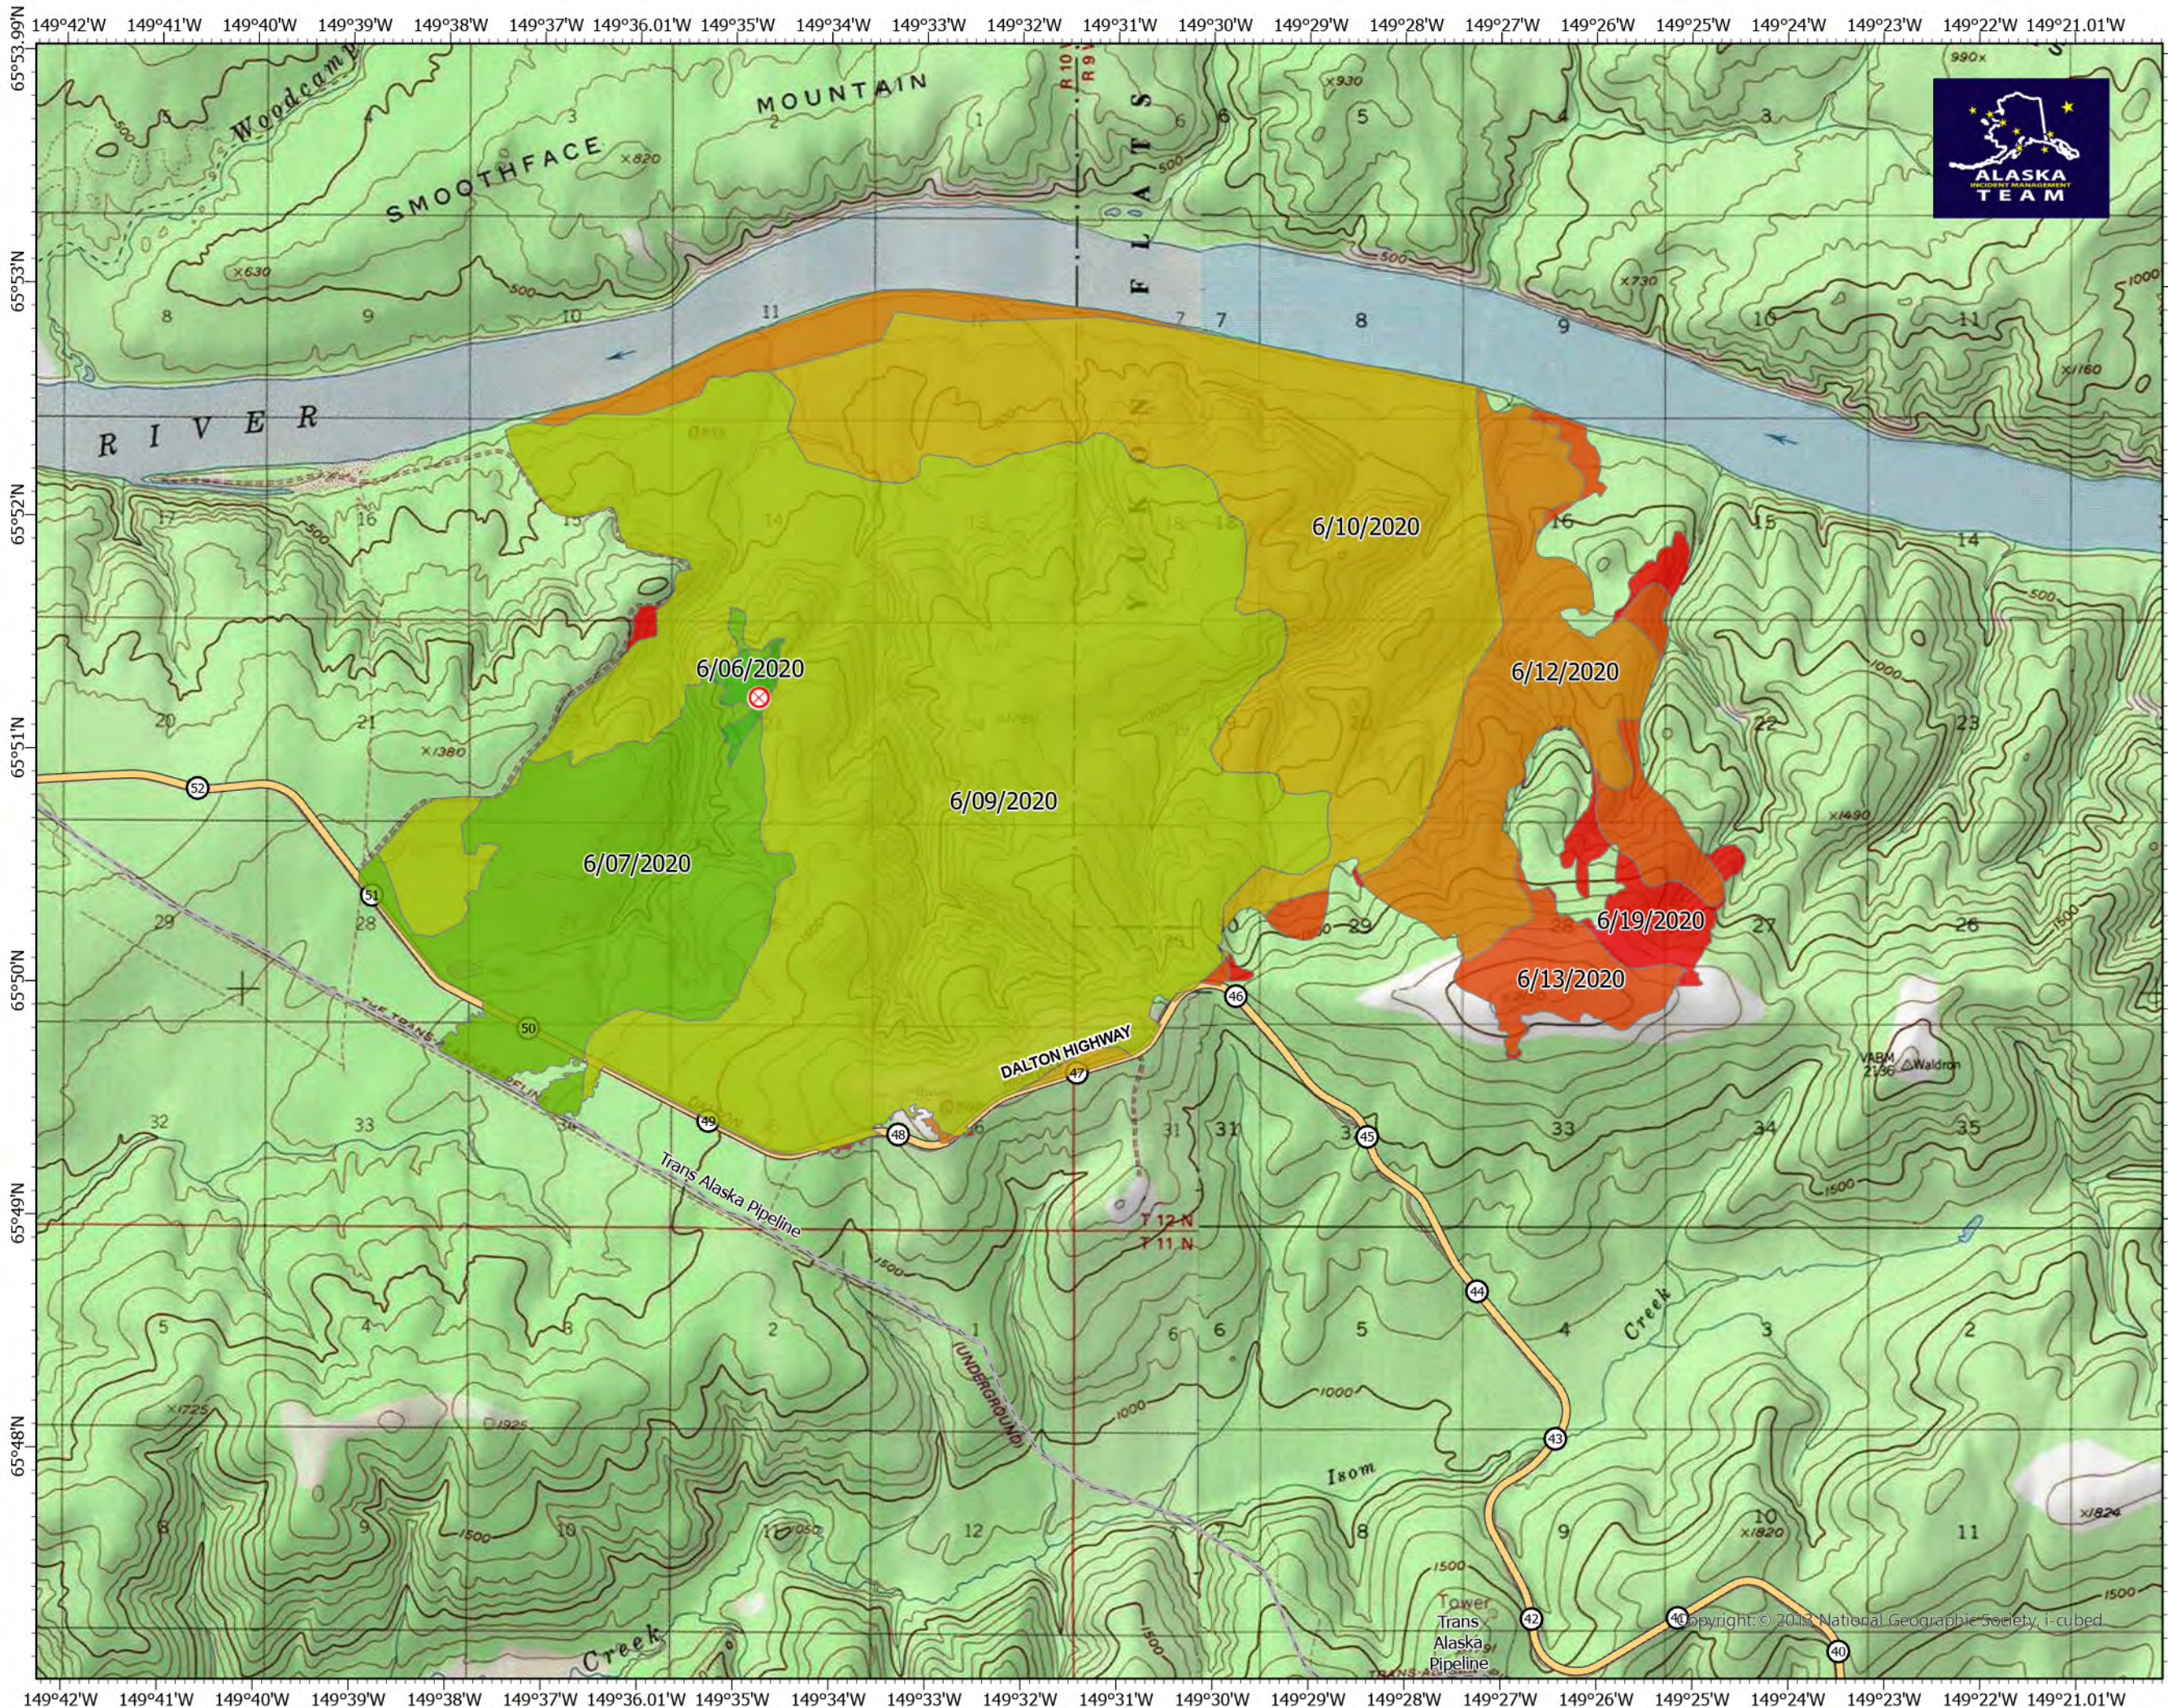

# Progression Map

Isom Creek  
AK-UYD-000187  
June 19, 2020

12,179 acres at 800 June 19, 2020

⊗ Fire Origin - 6/05/2020 3:19 pm

Date	Acres	Growth
6/06/2020	58	59
6/07/2020	1535	1477
6/09/2020	7574	6039
6/10/2020	10379	2805
6/12/2020	11665	1286
6/13/2020	12024	358
6/19/2020	12179	155

E. Novakovich  
6/19/2020 2142  
Acres from IR and GPS  
North American 1983 Datum. LatLong Grid

Copyright © 2014 National Geographic Society, i-cubed