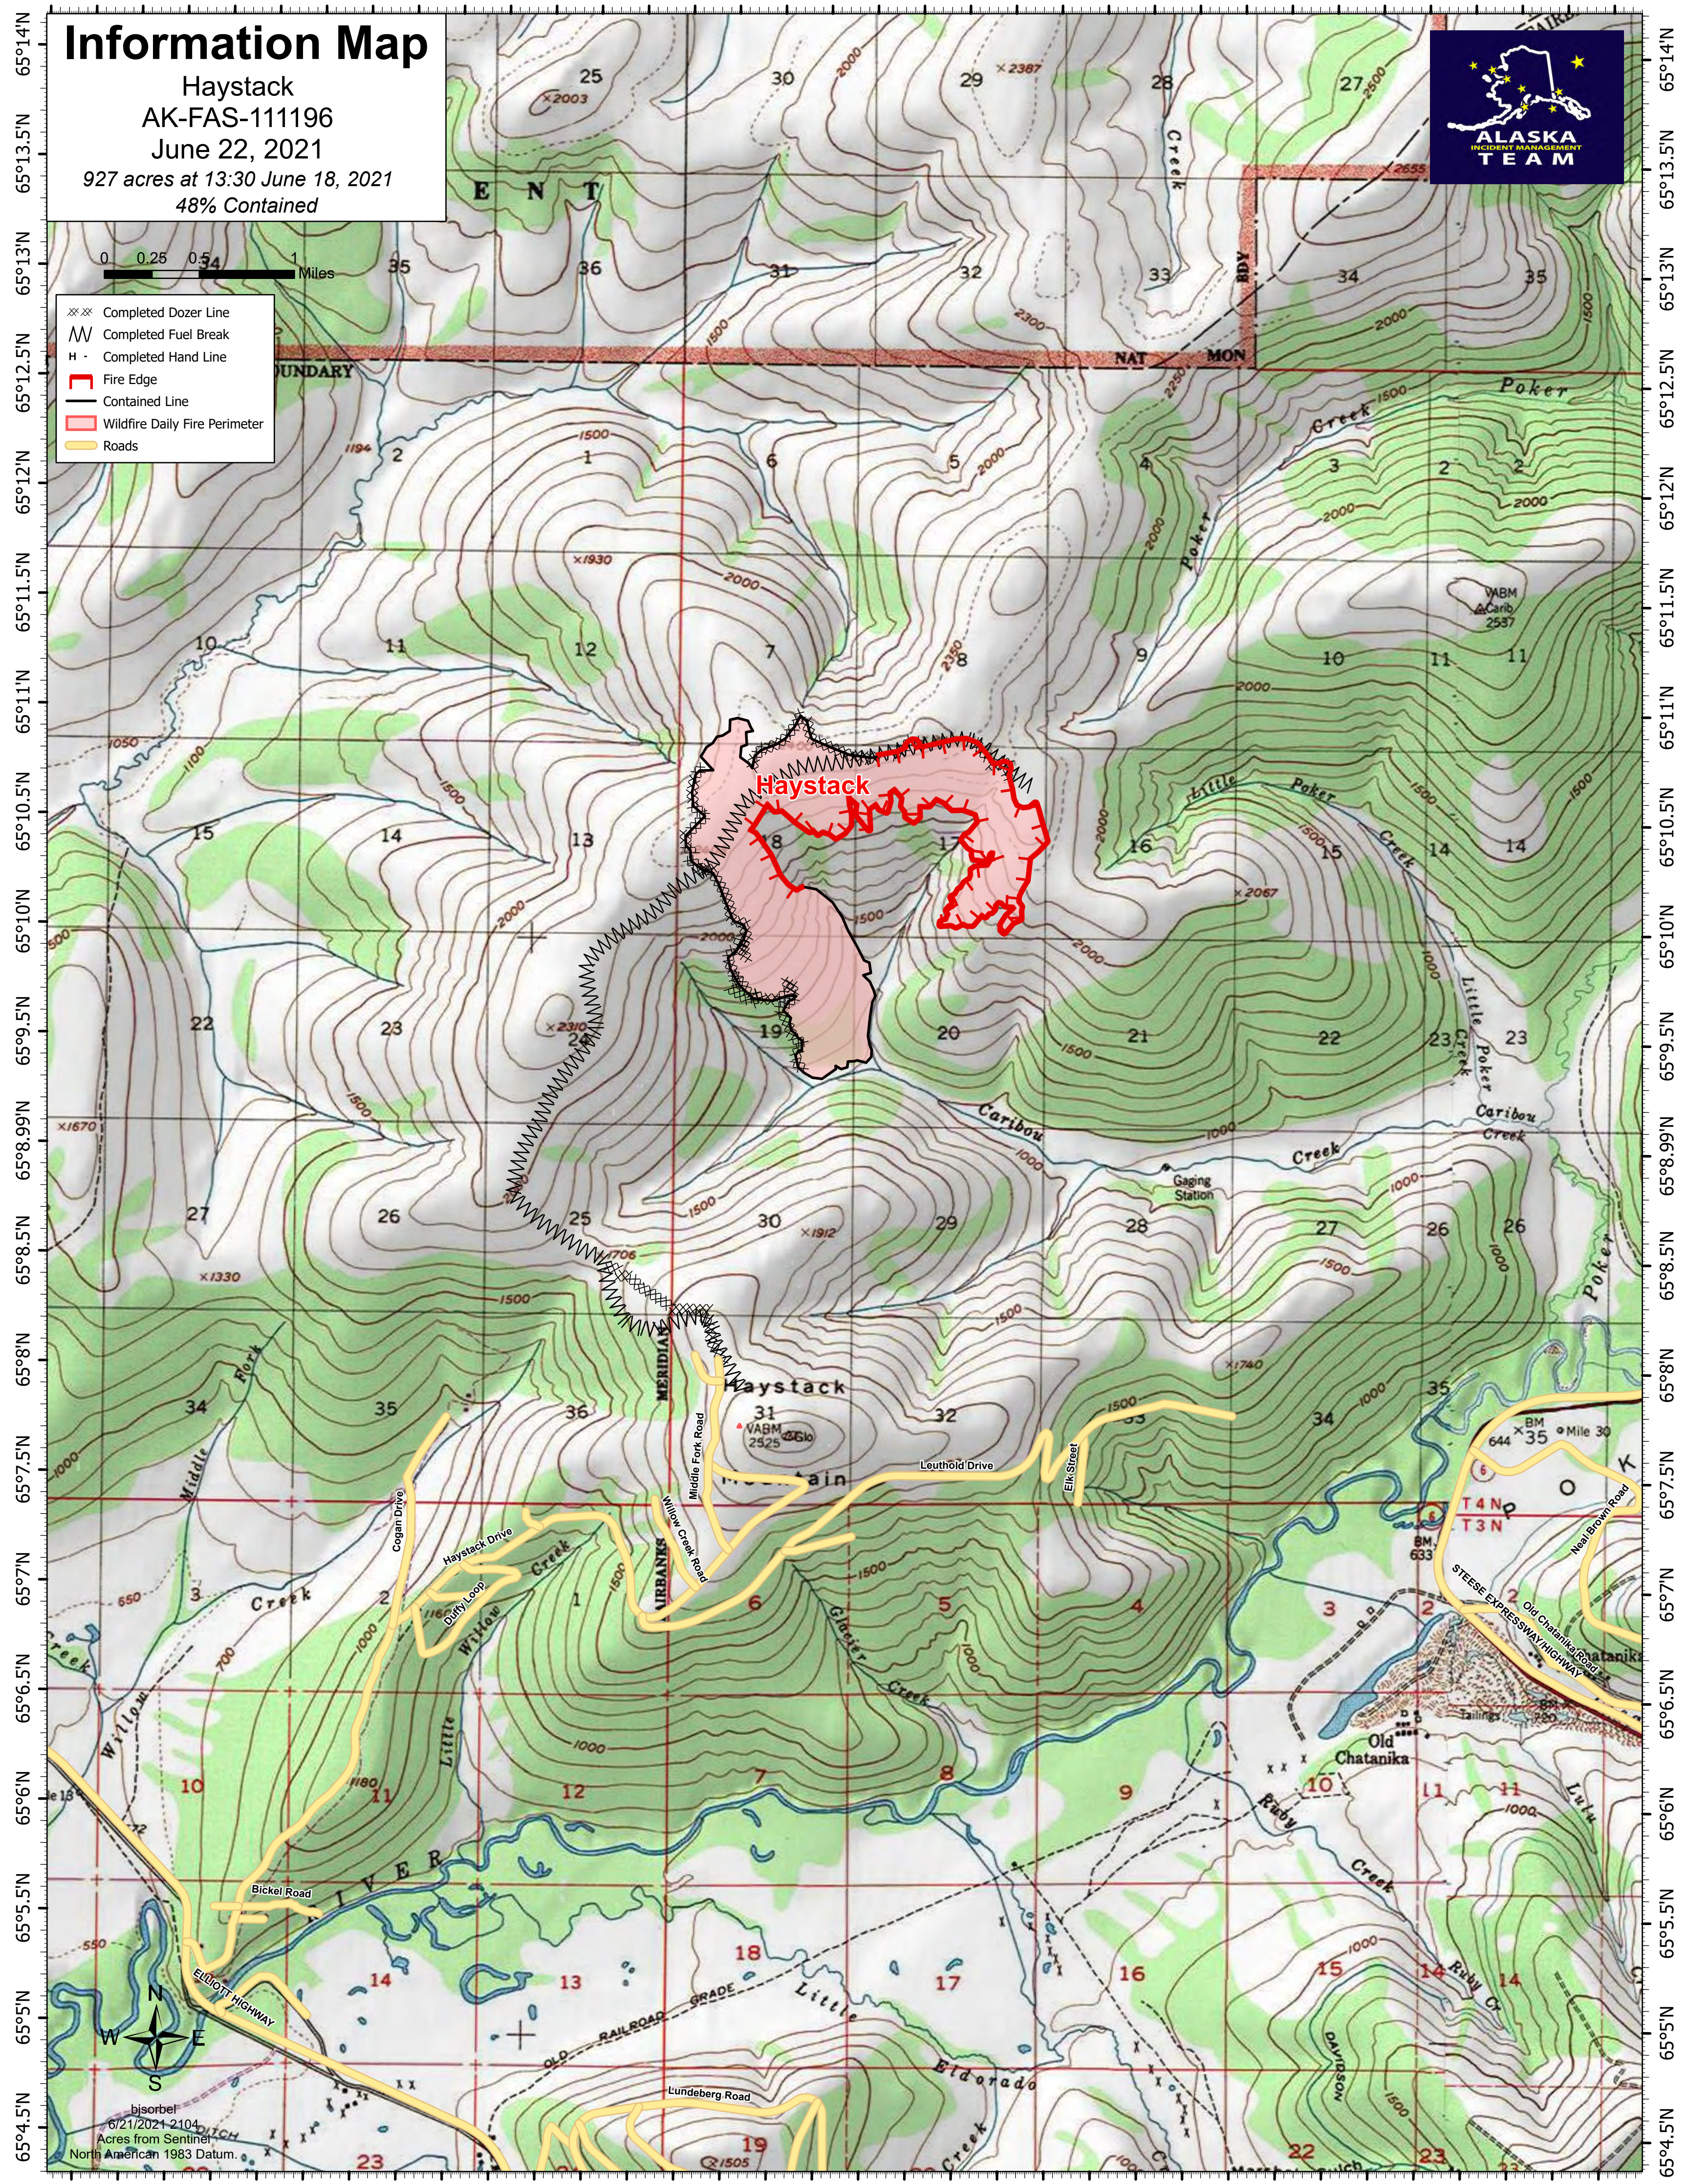

Information Map

Haystack
AK-FAS-111196

June 22, 2021

927 acres at 13:30 June 18, 2021

48% Contained

- ⊗⊗ Completed Dozer Line
- ⊘ Completed Fuel Break
- ⊔ Completed Hand Line
- ▬ Fire Edge
- ▬ Contained Line
- ▭ Wildfire Daily Fire Perimeter
- ▬ Roads

bjsorbel
6/21/2021 2:104
Acres from Sentinel
North American 1983 Datum.