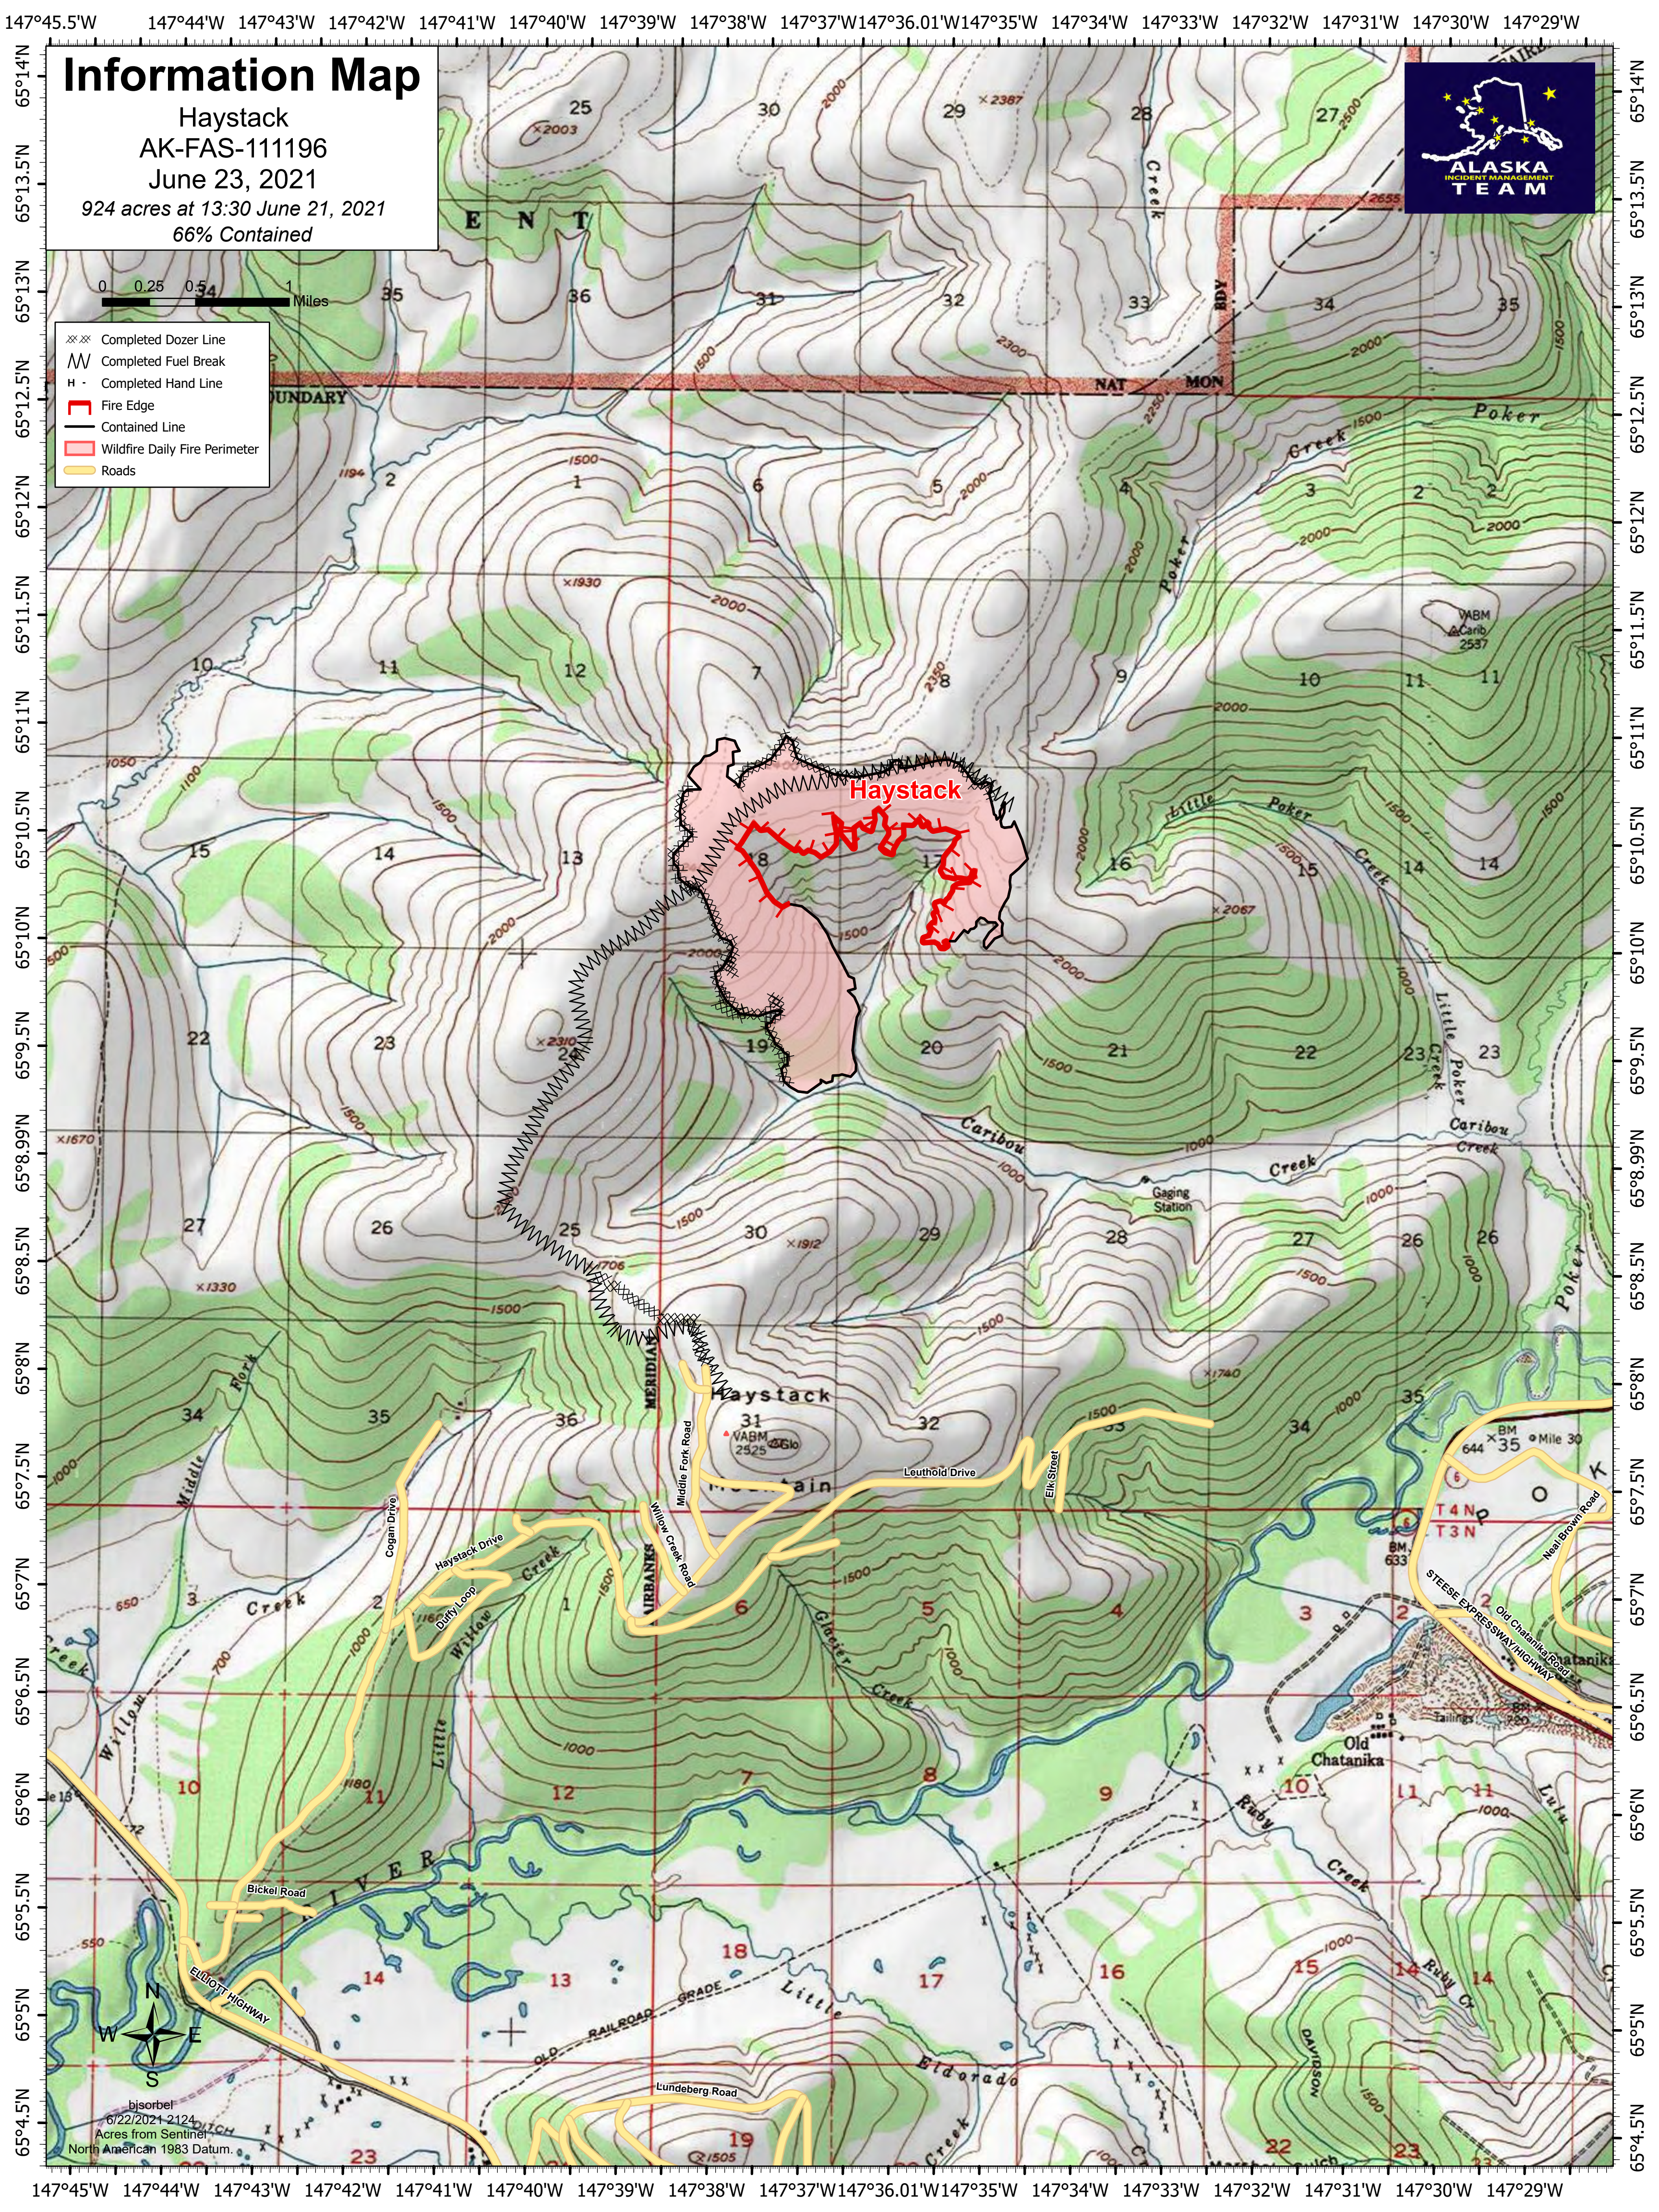

Information Map

Haystack
AK-FAS-111196

June 23, 2021

924 acres at 13:30 June 21, 2021

66% Contained

- ⊗⊗ Completed Dozer Line
- ⊞ Completed Fuel Break
- ⊞ Completed Hand Line
- ▬ Fire Edge
- ▬ Contained Line
- ▬ Wildfire Daily Fire Perimeter
- ▬ Roads

bjsorbel
6/22/2021 2:124
Acres from Sentinel
North American 1983 Datum.