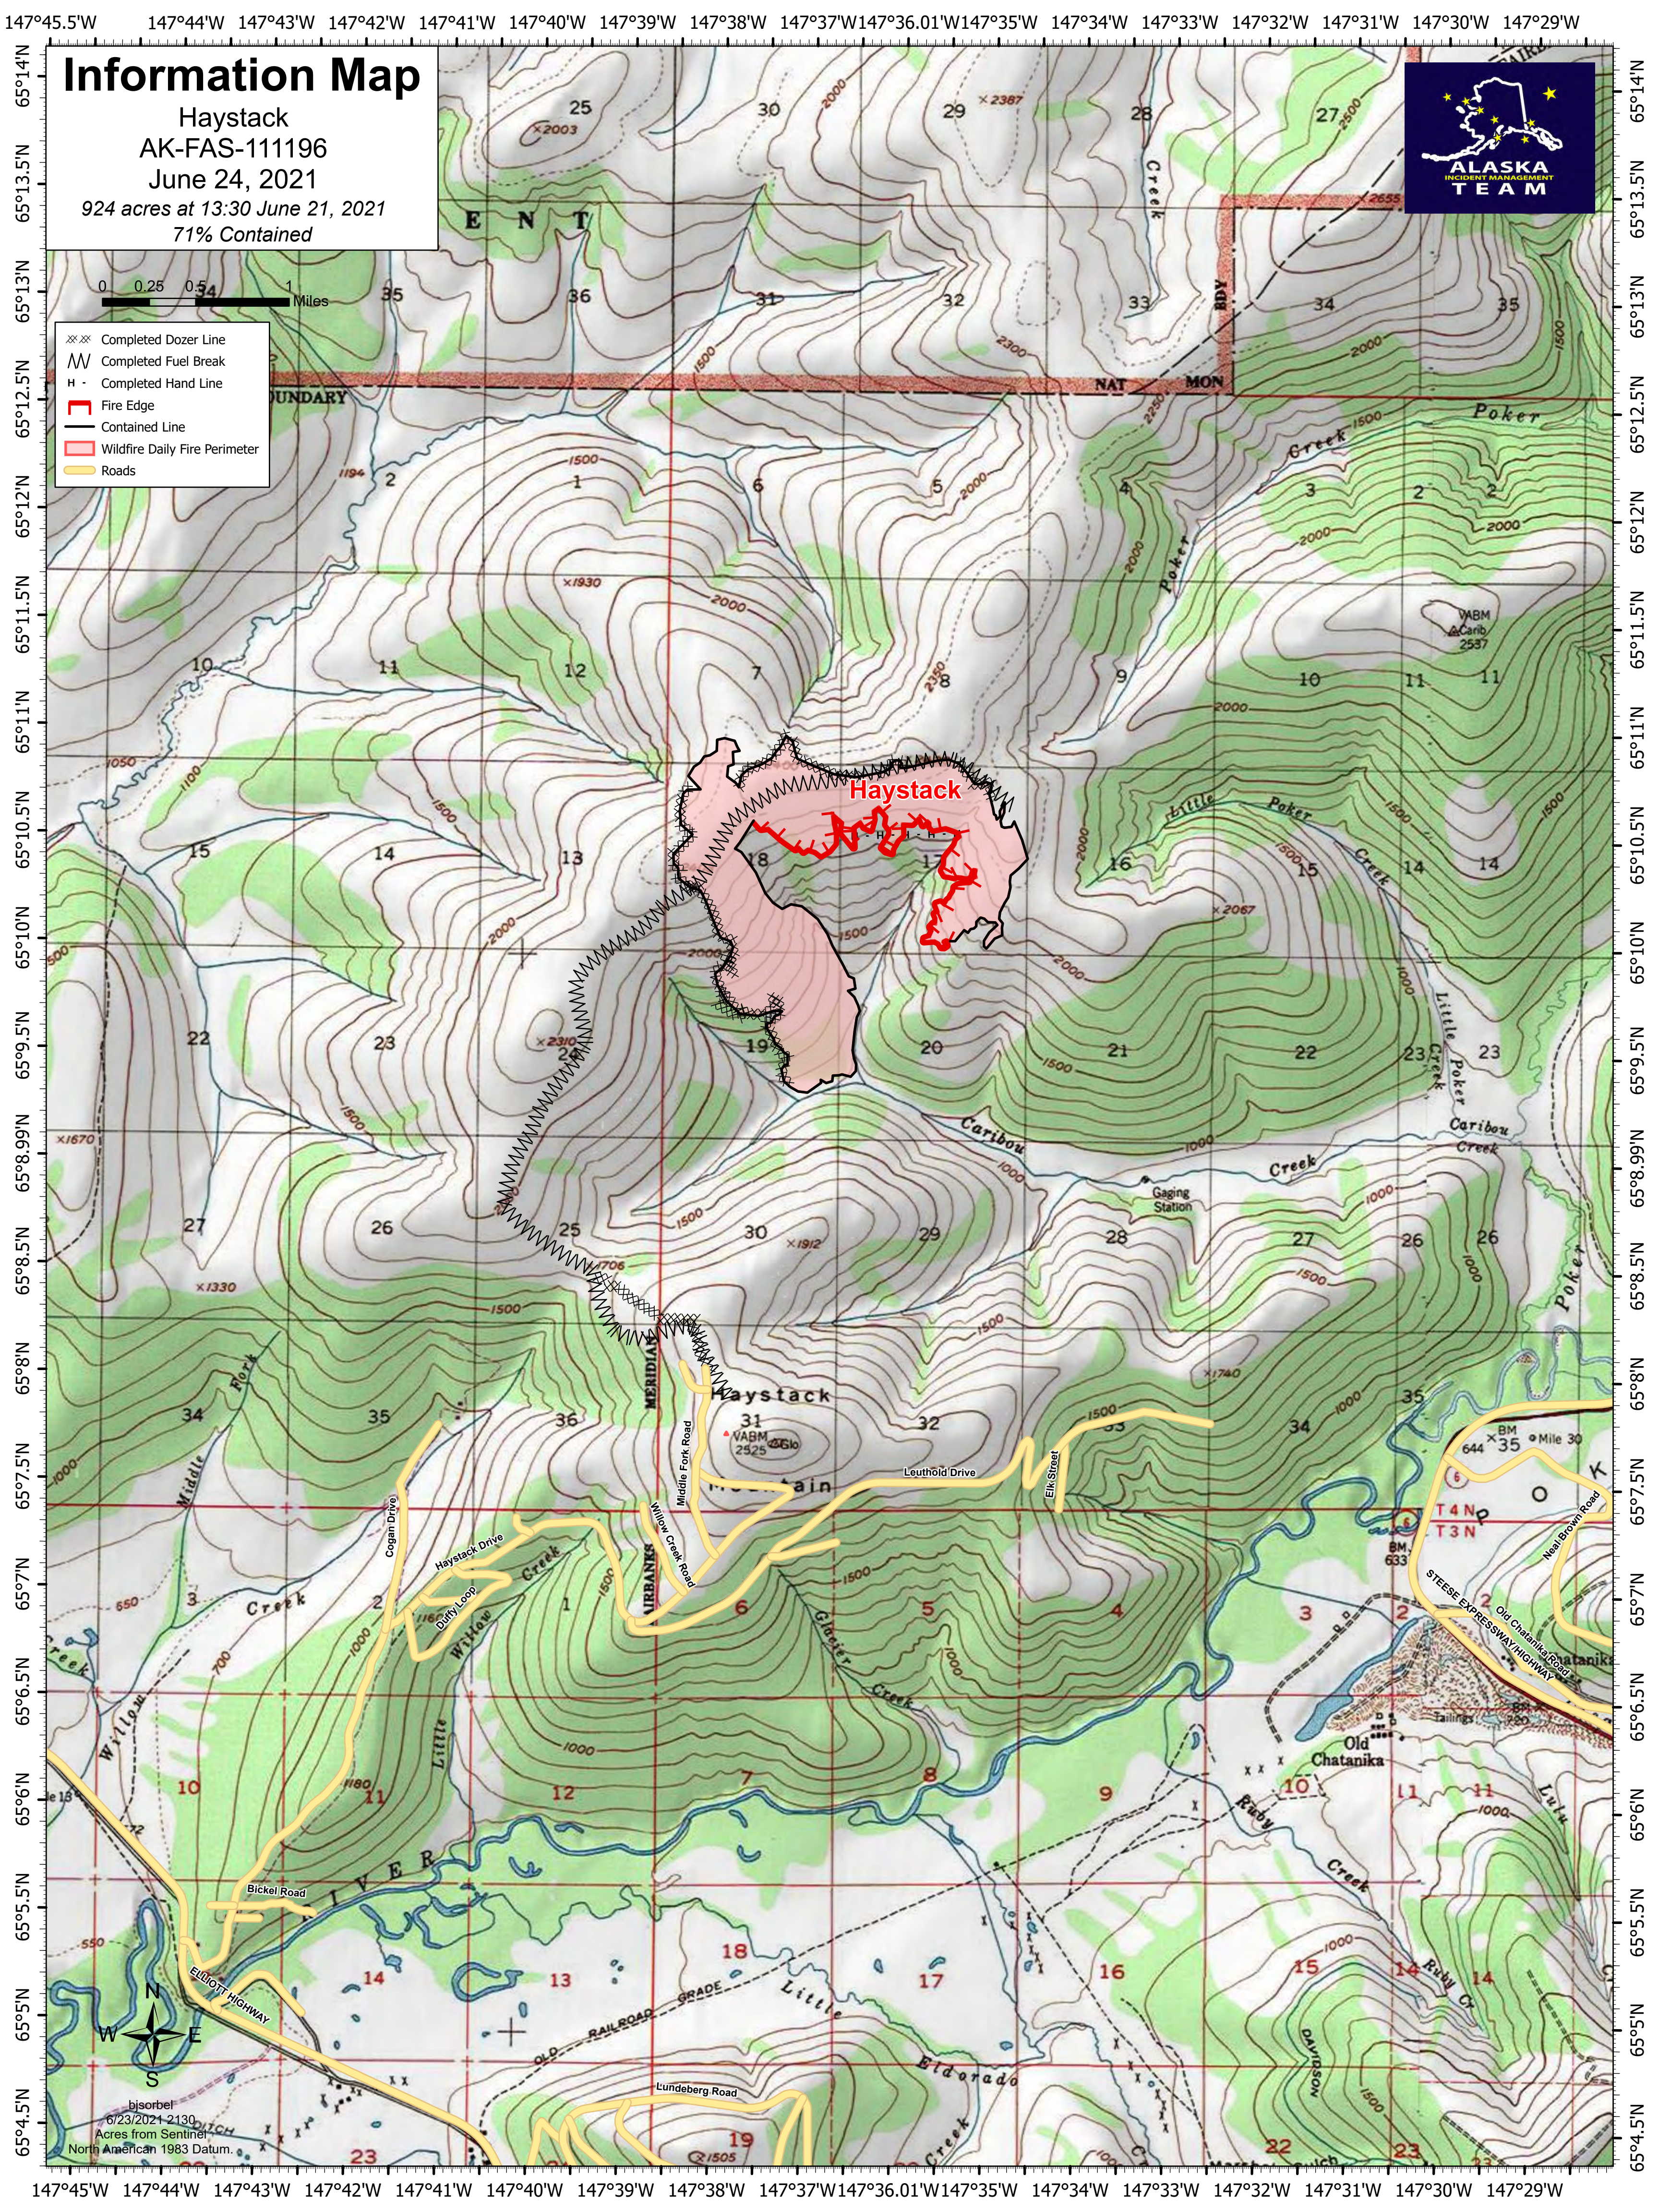

# Information Map

Haystack  
AK-FAS-111196

June 24, 2021

924 acres at 13:30 June 21, 2021

71% Contained

- ⊗⊗ Completed Dozer Line
- ⊞ Completed Fuel Break
- H Completed Hand Line
- ▭ Fire Edge
- ▭ Contained Line
- ▭ Wildfire Daily Fire Perimeter
- ▭ Roads

bjsorbel  
6/23/2021 2130  
Acres from Sentinel  
North American 1983 Datum.