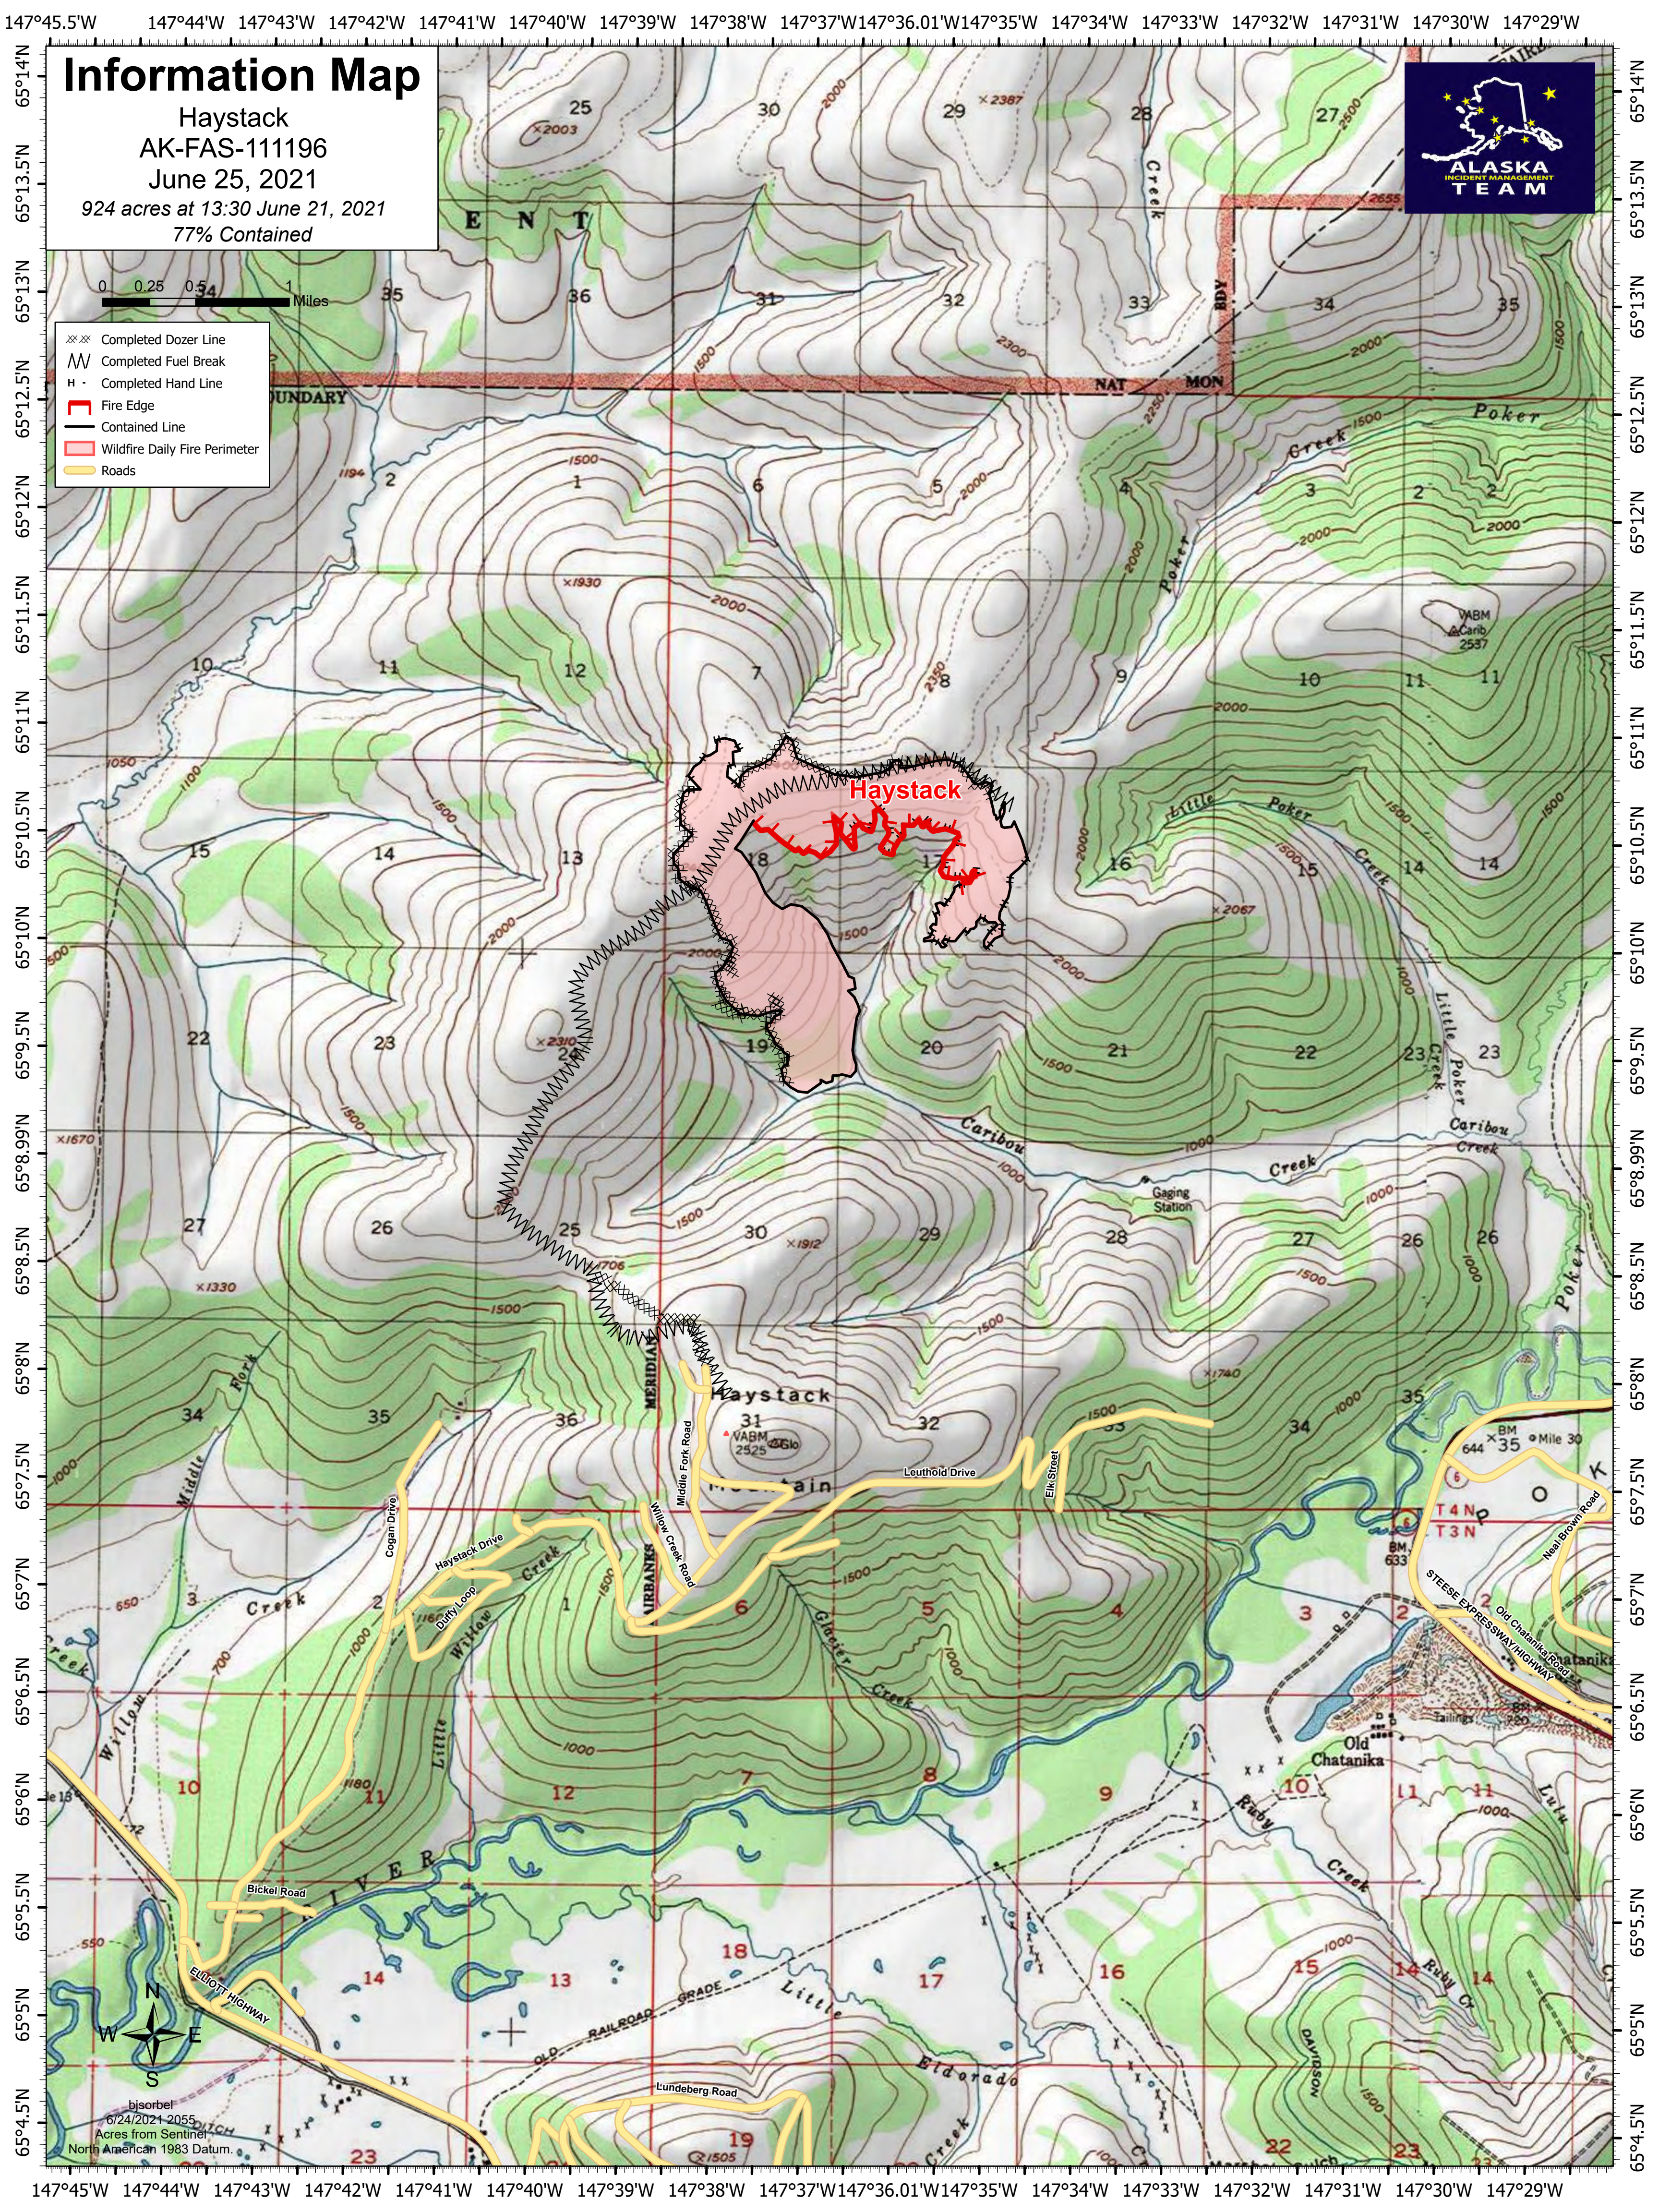

Information Map

Haystack
AK-FAS-111196

June 25, 2021

924 acres at 13:30 June 21, 2021

77% Contained

- ⊗⊗ Completed Dozer Line
- ⌘ Completed Fuel Break
- Completed Hand Line
- ▭ Fire Edge
- ▭ Contained Line
- ▭ Wildfire Daily Fire Perimeter
- ▭ Roads

bjsorbel
6/24/2021 2055
Acres from Sentinel
North American 1983 Datum.