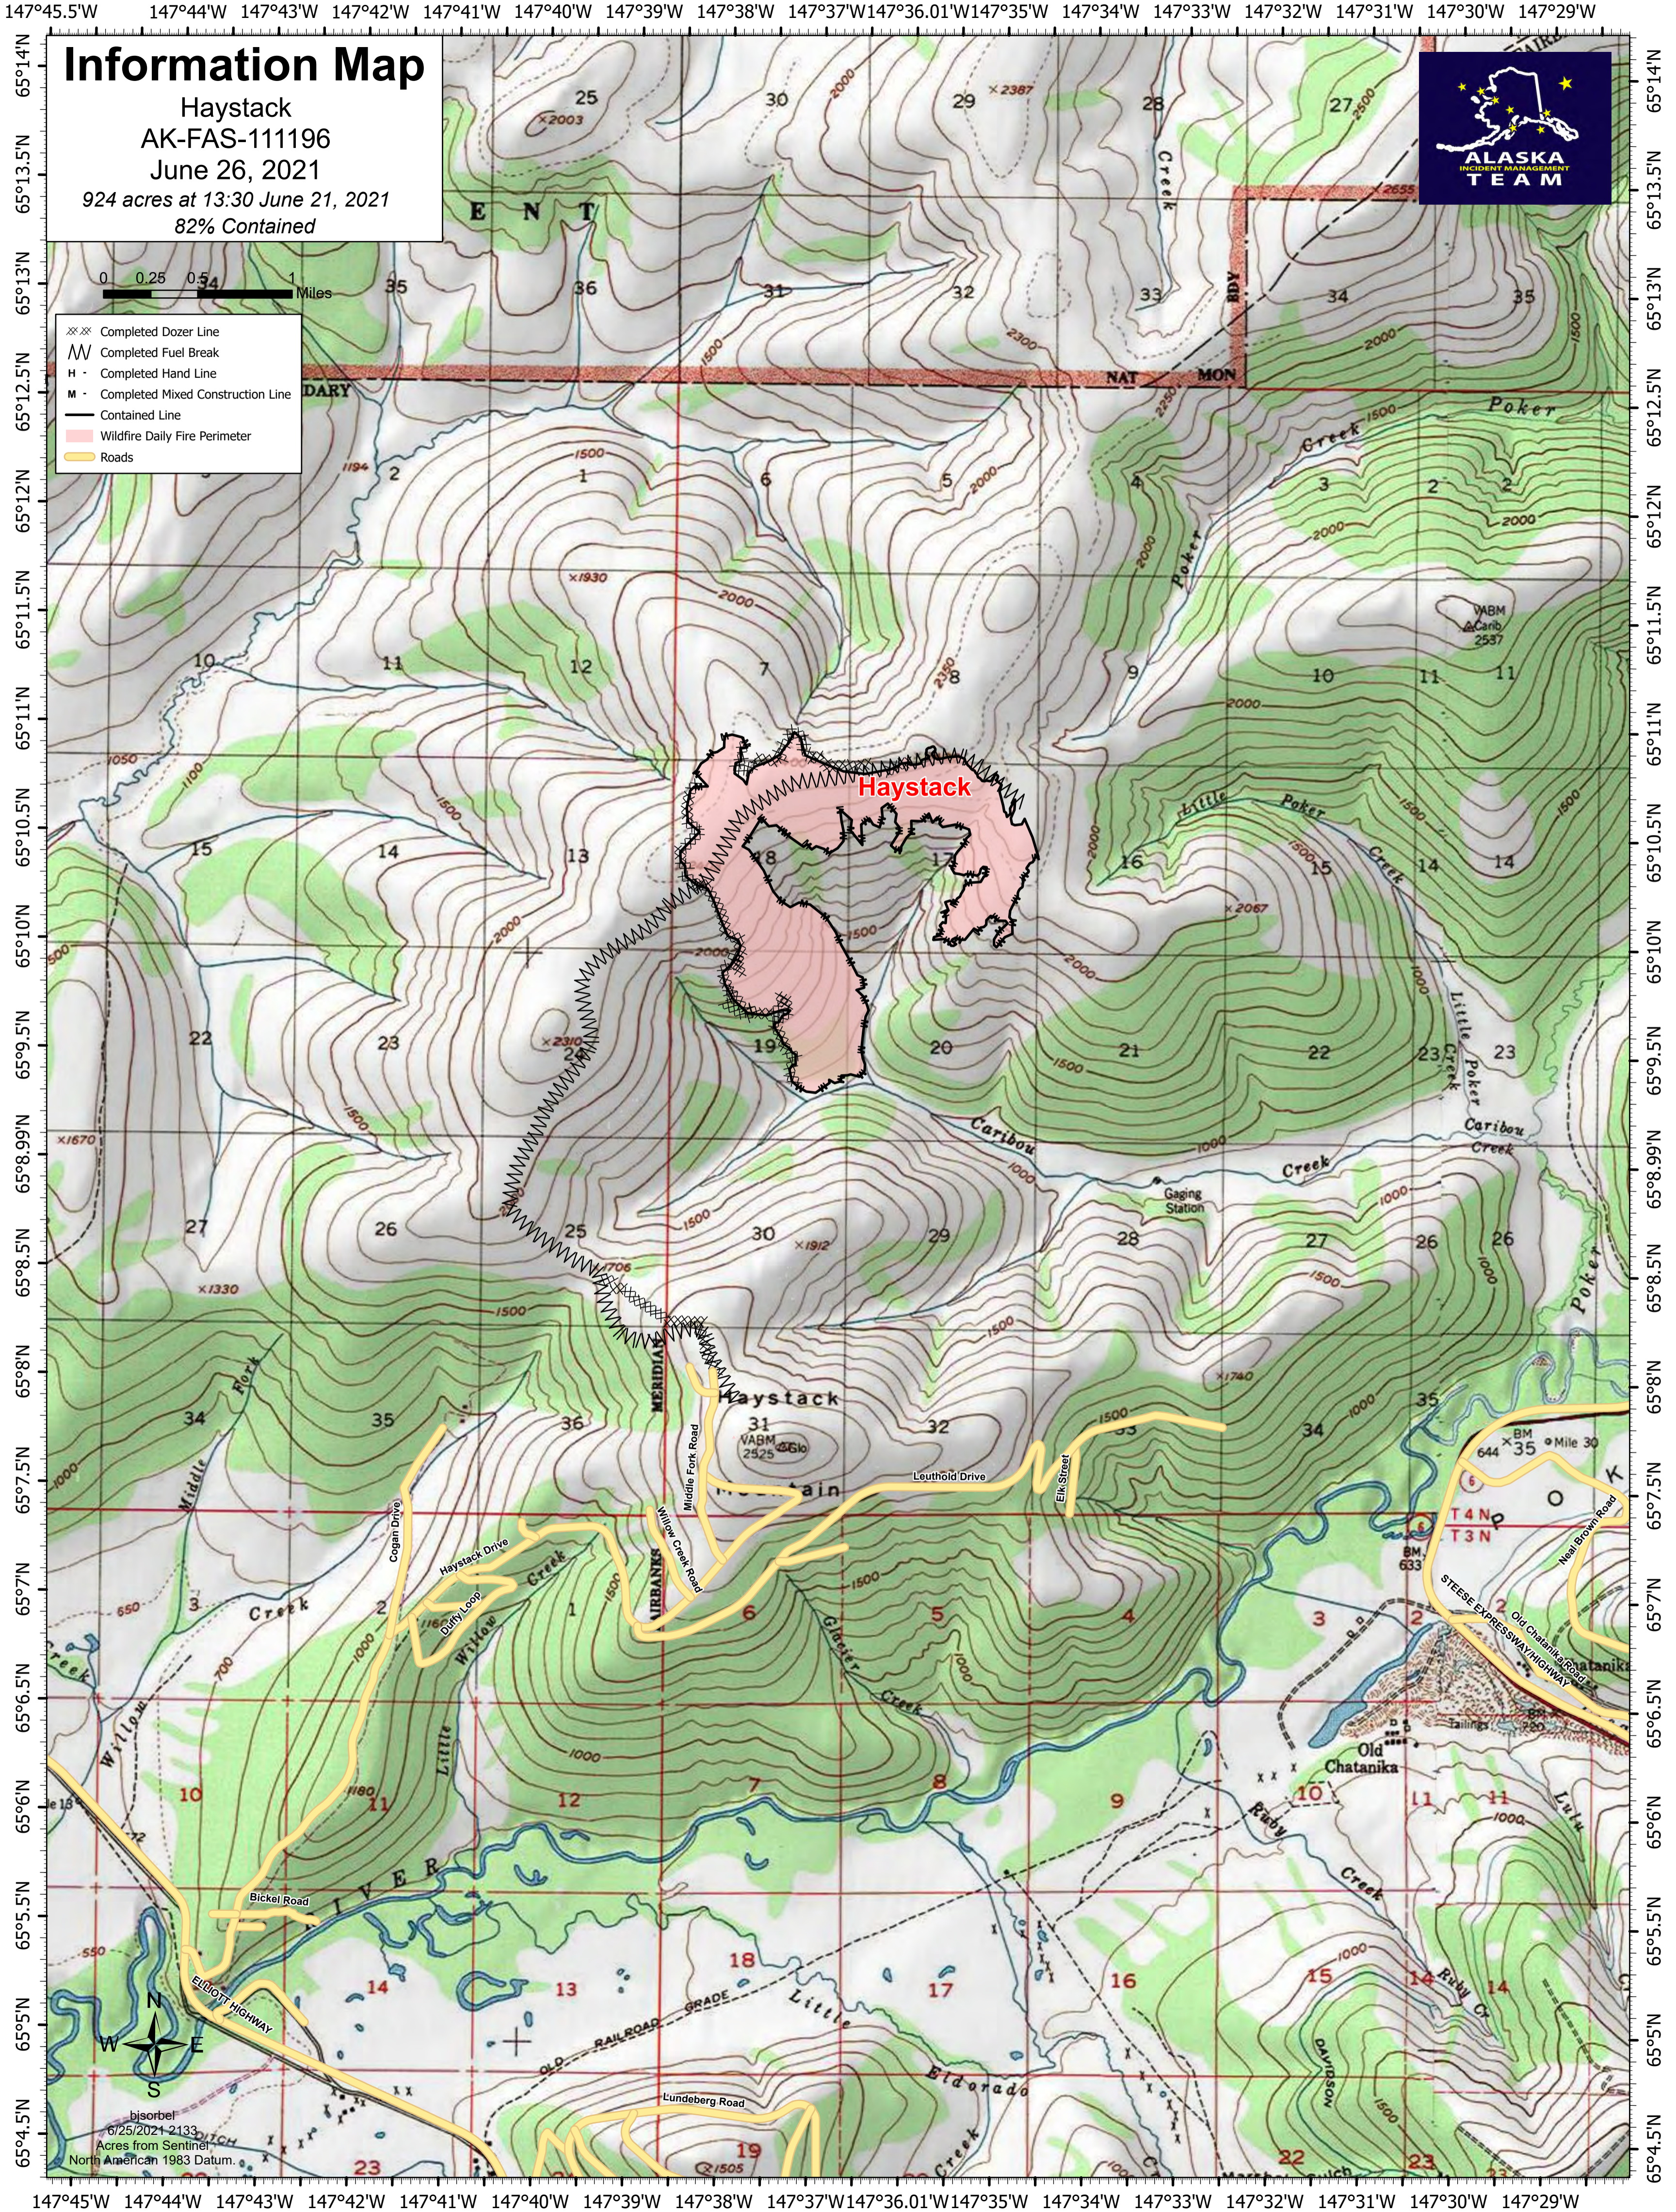

# Information Map

Haystack  
AK-FAS-111196  
June 26, 2021

924 acres at 13:30 June 21, 2021  
82% Contained

- Completed Dozer Line
- Completed Fuel Break
- Completed Hand Line
- Completed Mixed Construction Line
- Contained Line
- Wildfire Daily Fire Perimeter
- Roads

bjisorbel  
6/25/2021 2133  
Acres from Sentinel  
North American 1983 Datum.

147°45'W 147°44'W 147°43'W 147°42'W 147°41'W 147°40'W 147°39'W 147°38'W 147°37'W 147°36.01'W 147°35'W 147°34'W 147°33'W 147°32'W 147°31'W 147°30'W 147°29'W