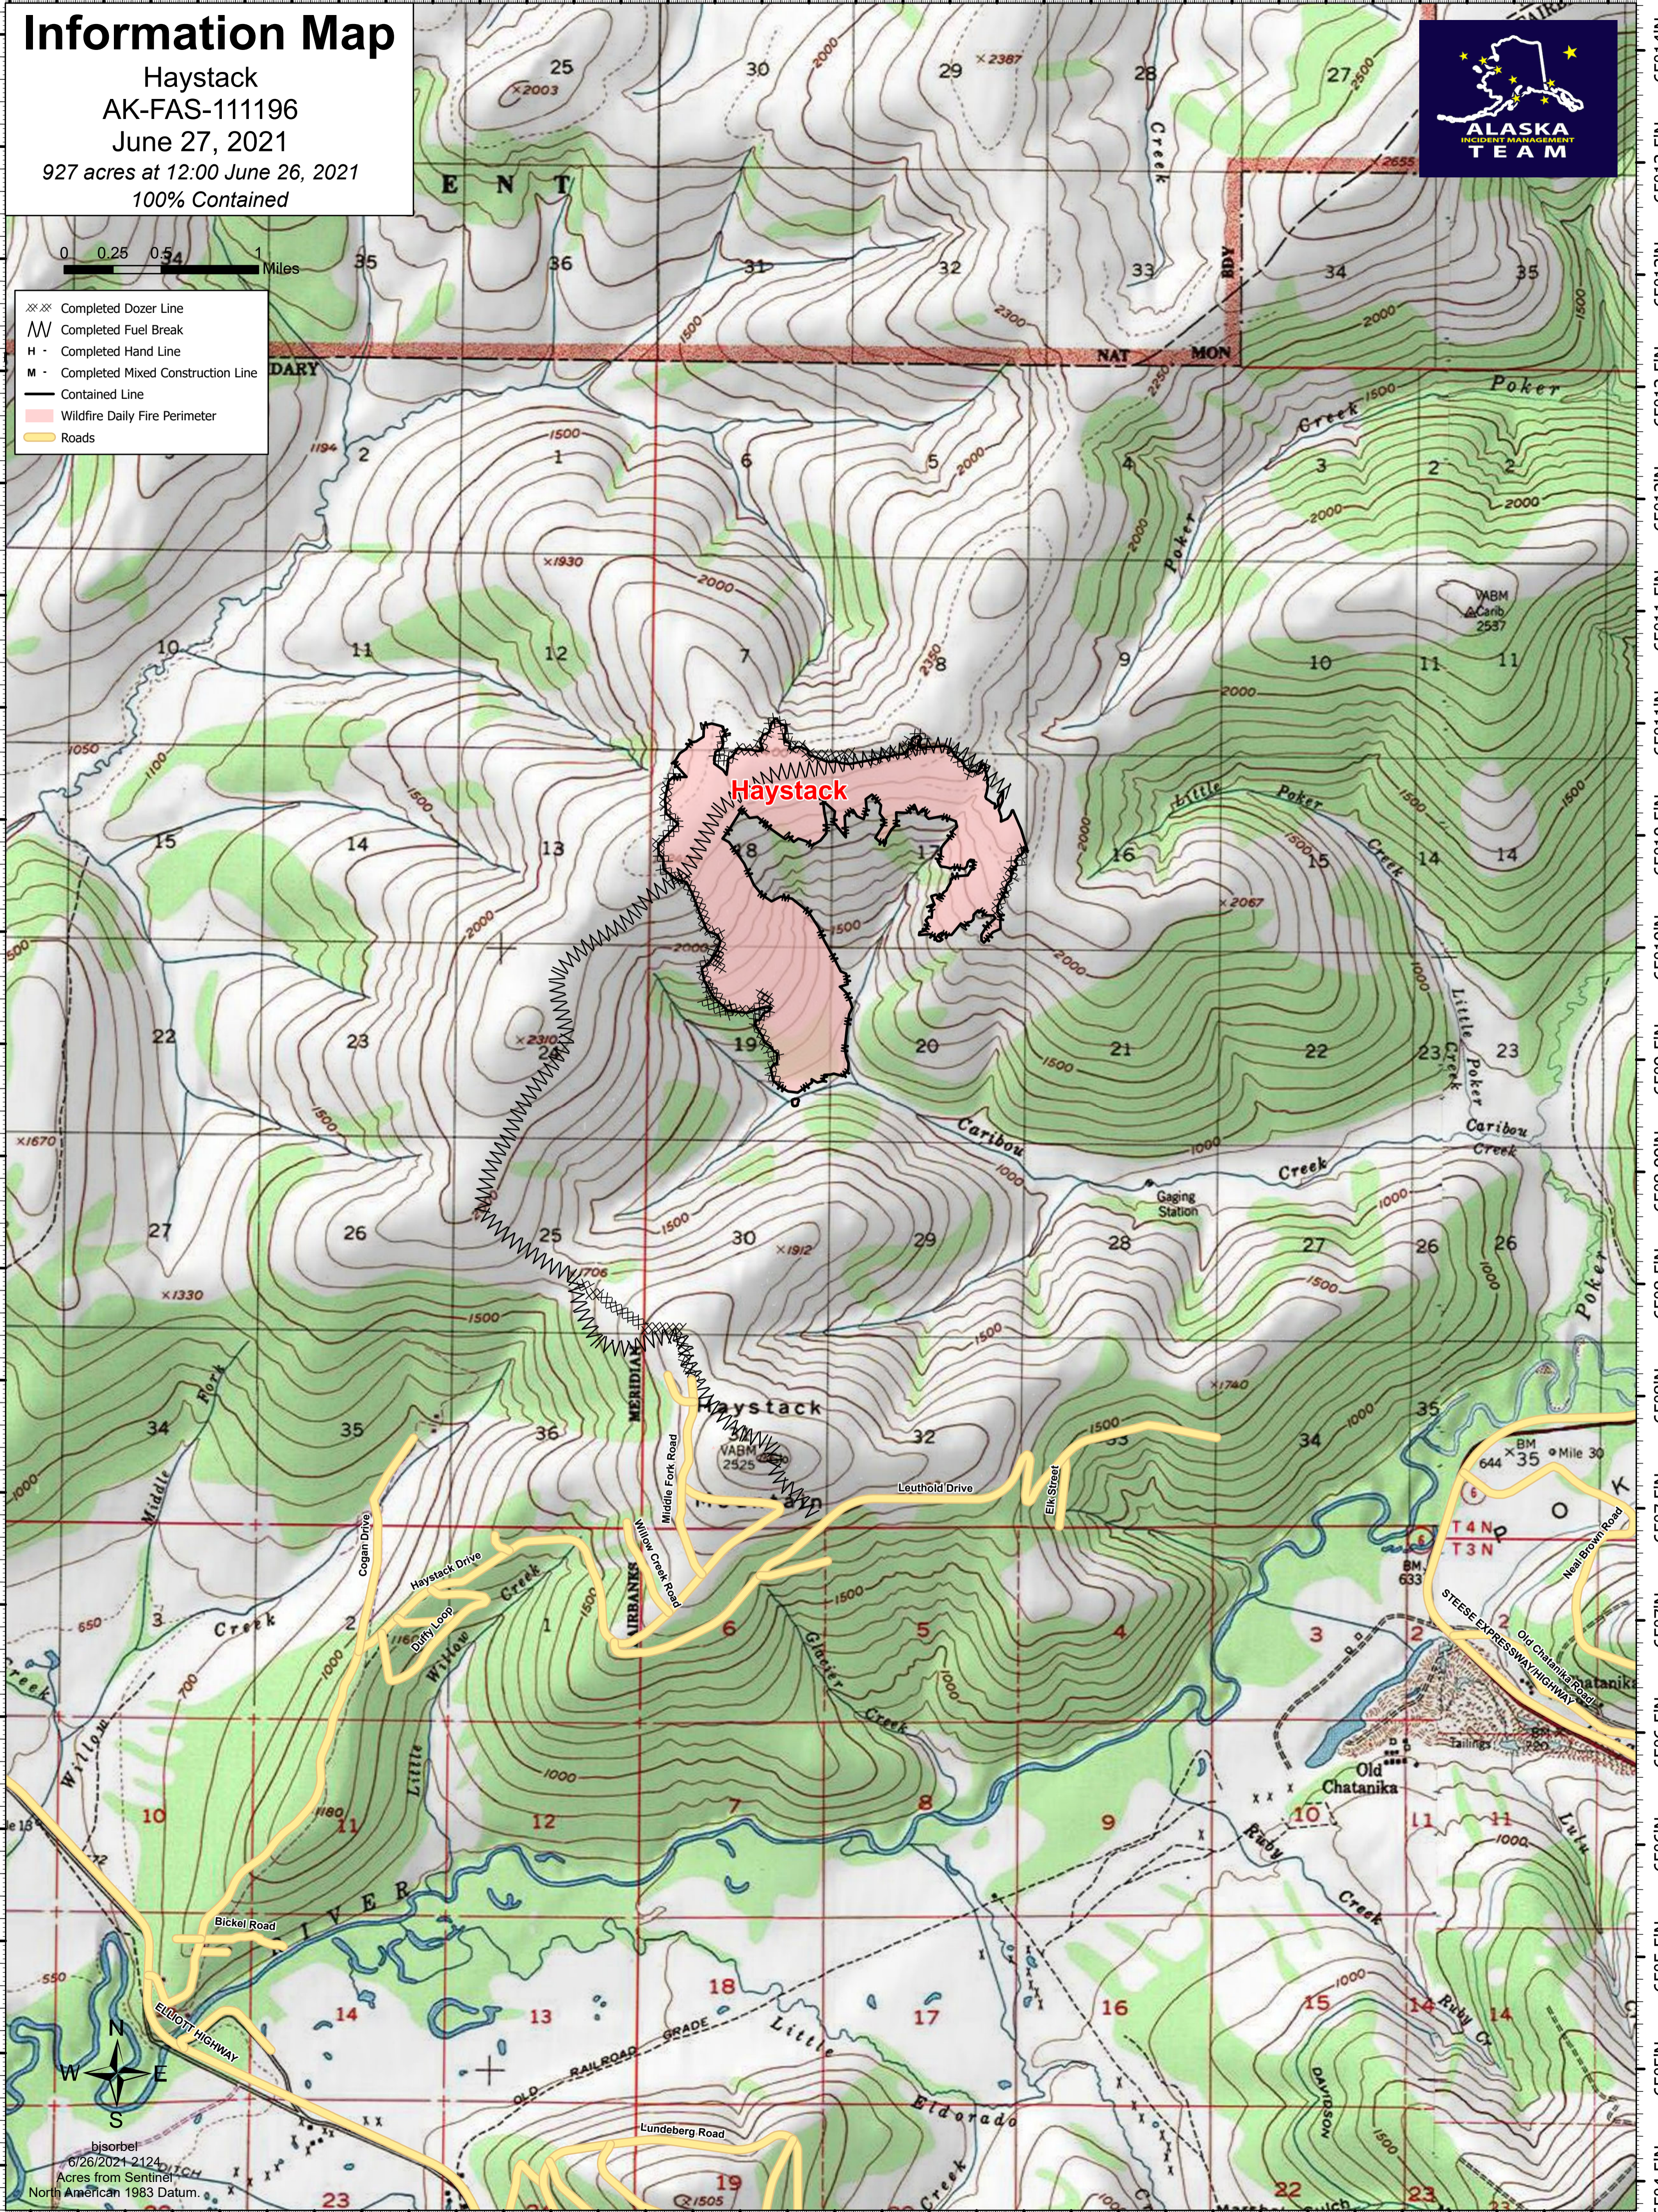

Information Map

Haystack
AK-FAS-111196
June 27, 2021
927 acres at 12:00 June 26, 2021
100% Contained

- Completed Dozer Line
- Completed Fuel Break
- Completed Hand Line
- Completed Mixed Construction Line
- Contained Line
- Wildfire Daily Fire Perimeter
- Roads

bjisorbel
6/26/2021 2124
Acres from Sentinel
North American 1983 Datum.

147°45'W 147°44'W 147°43'W 147°42'W 147°41'W 147°40'W 147°39'W 147°38'W 147°37'W 147°36.01'W 147°35'W 147°34'W 147°33'W 147°32'W 147°31'W 147°30'W 147°29'W