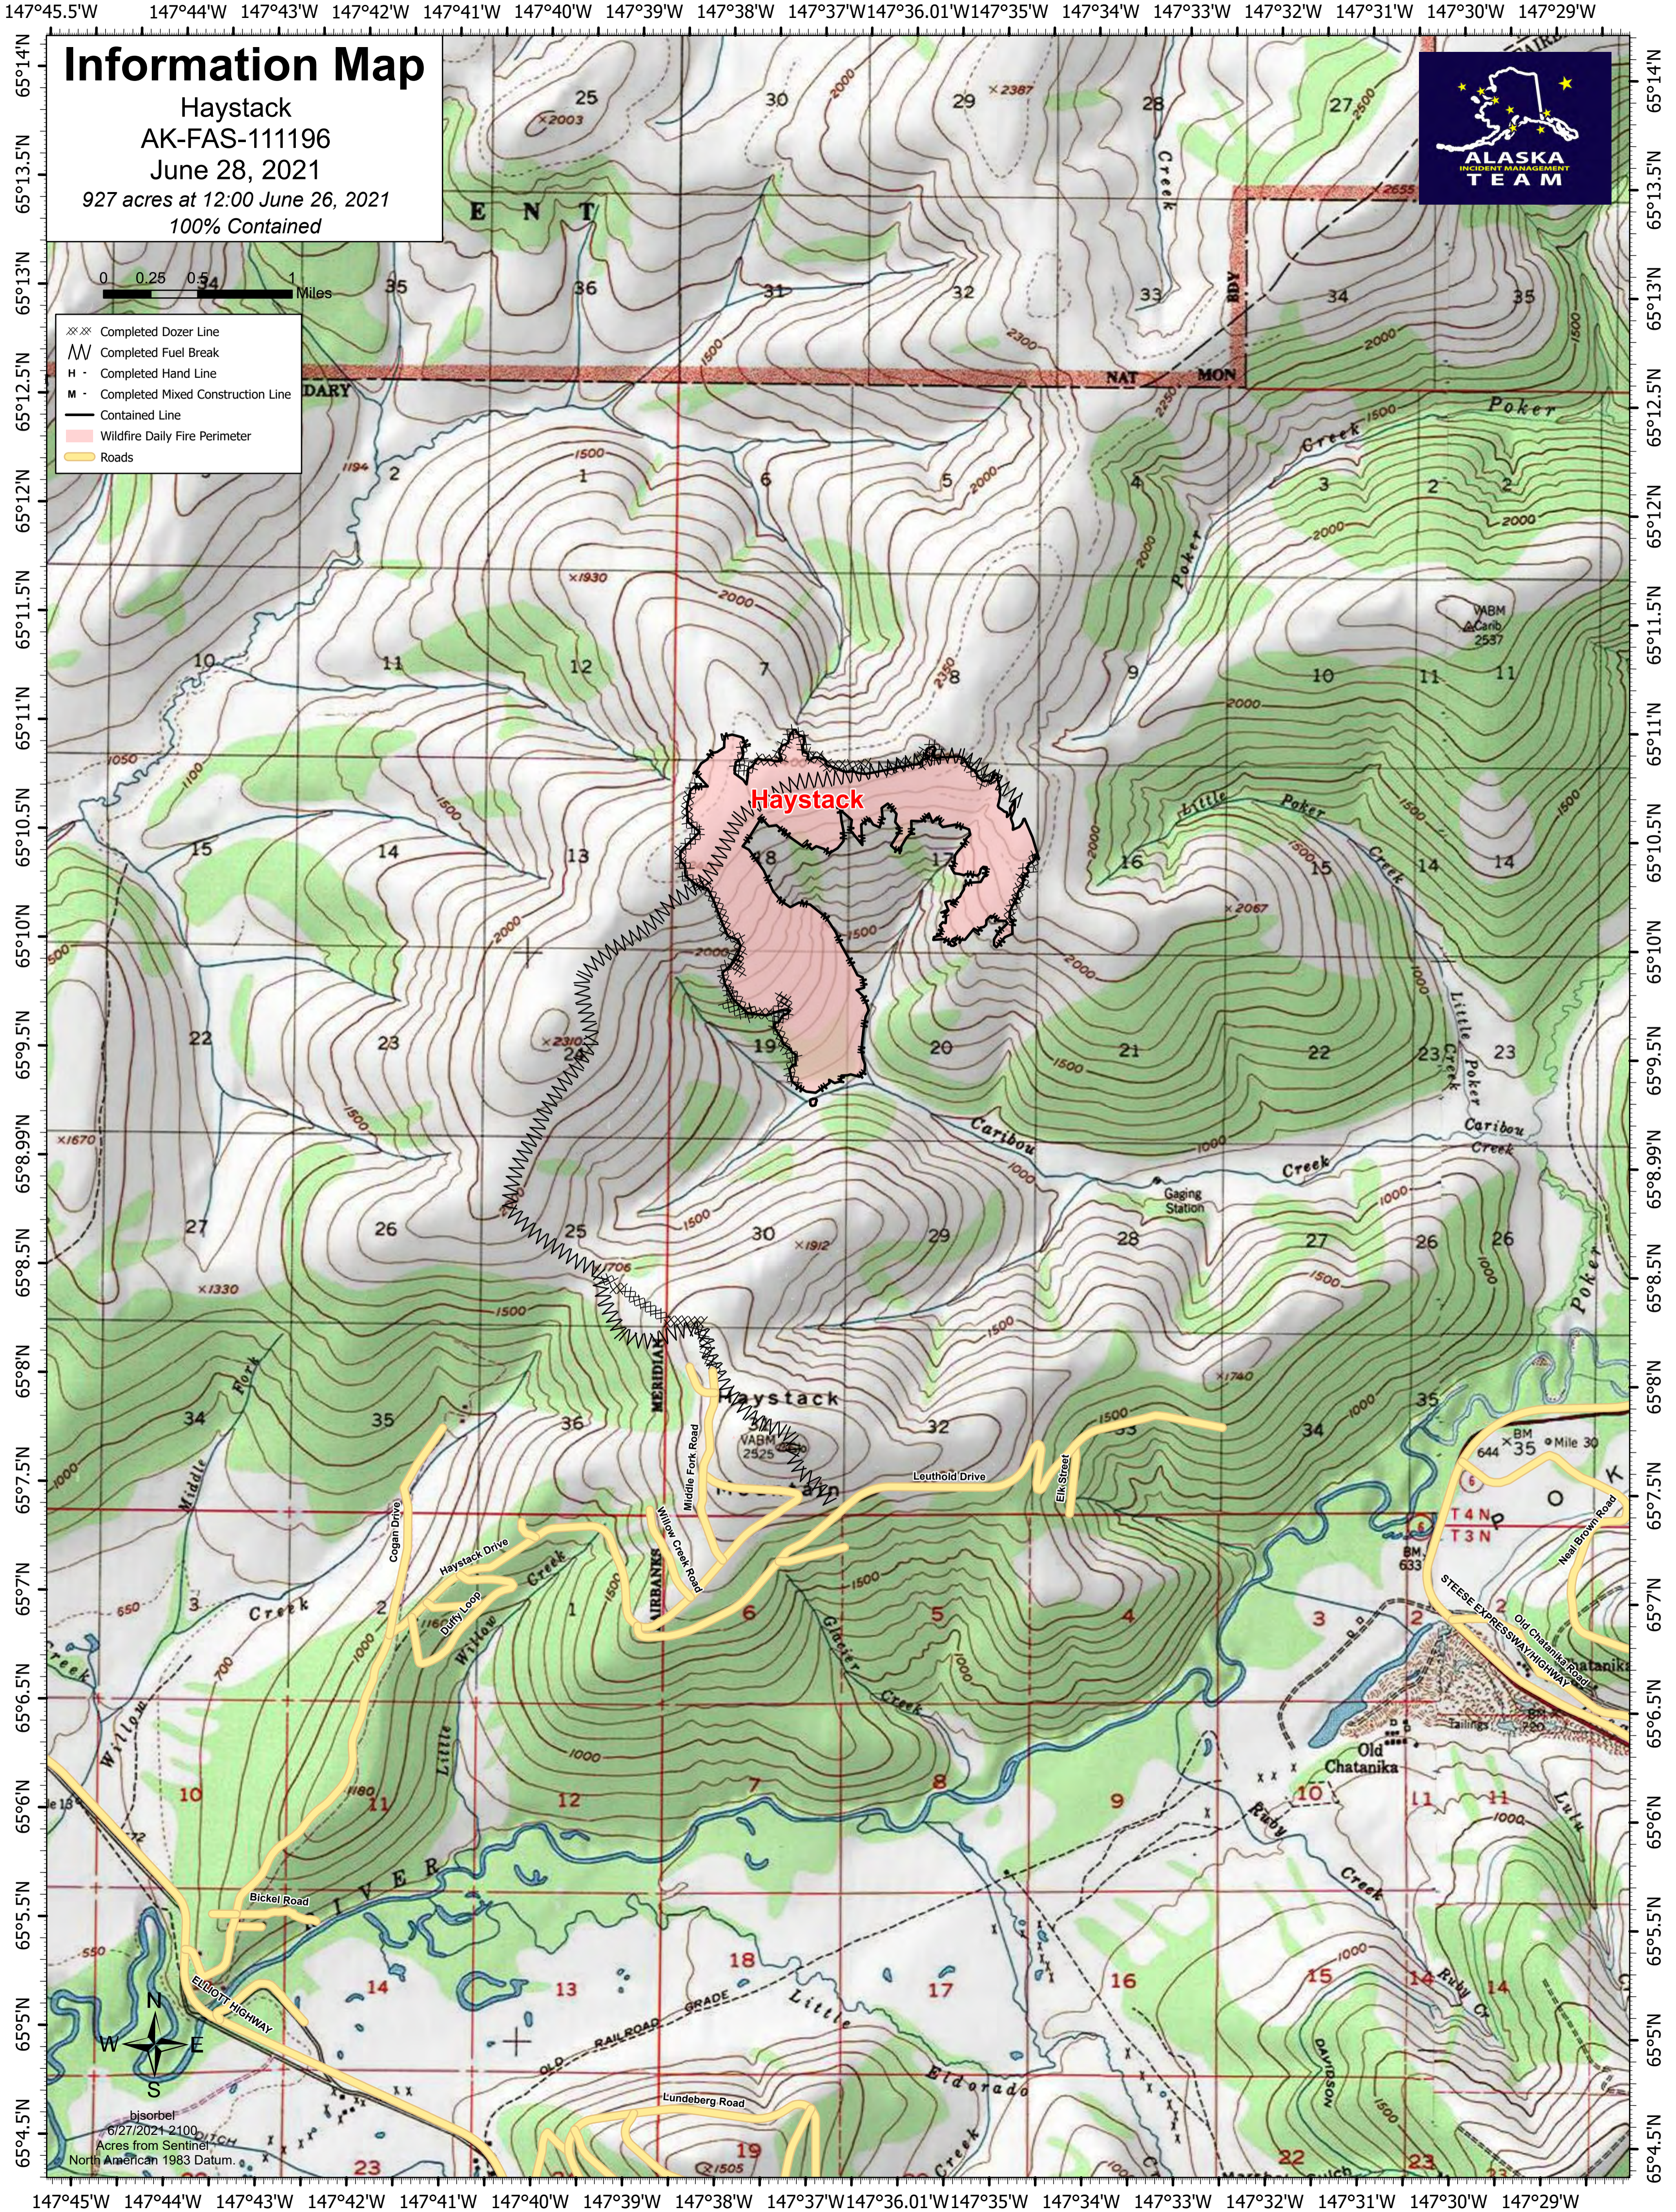

# Information Map

Haystack  
AK-FAS-111196  
June 28, 2021  
927 acres at 12:00 June 26, 2021  
100% Contained

0 0.25 0.5 1 Miles

- Completed Dozer Line
- Completed Fuel Break
- Completed Hand Line
- Completed Mixed Construction Line
- Contained Line
- Wildfire Daily Fire Perimeter
- Roads

bjisorbel  
6/27/2021 2:10  
Acres from Sentinel  
North American 1983 Datum.

147°45'W 147°44'W 147°43'W 147°42'W 147°41'W 147°40'W 147°39'W 147°38'W 147°37'W 147°36.01'W 147°35'W 147°34'W 147°33'W 147°32'W 147°31'W 147°30'W 147°29'W