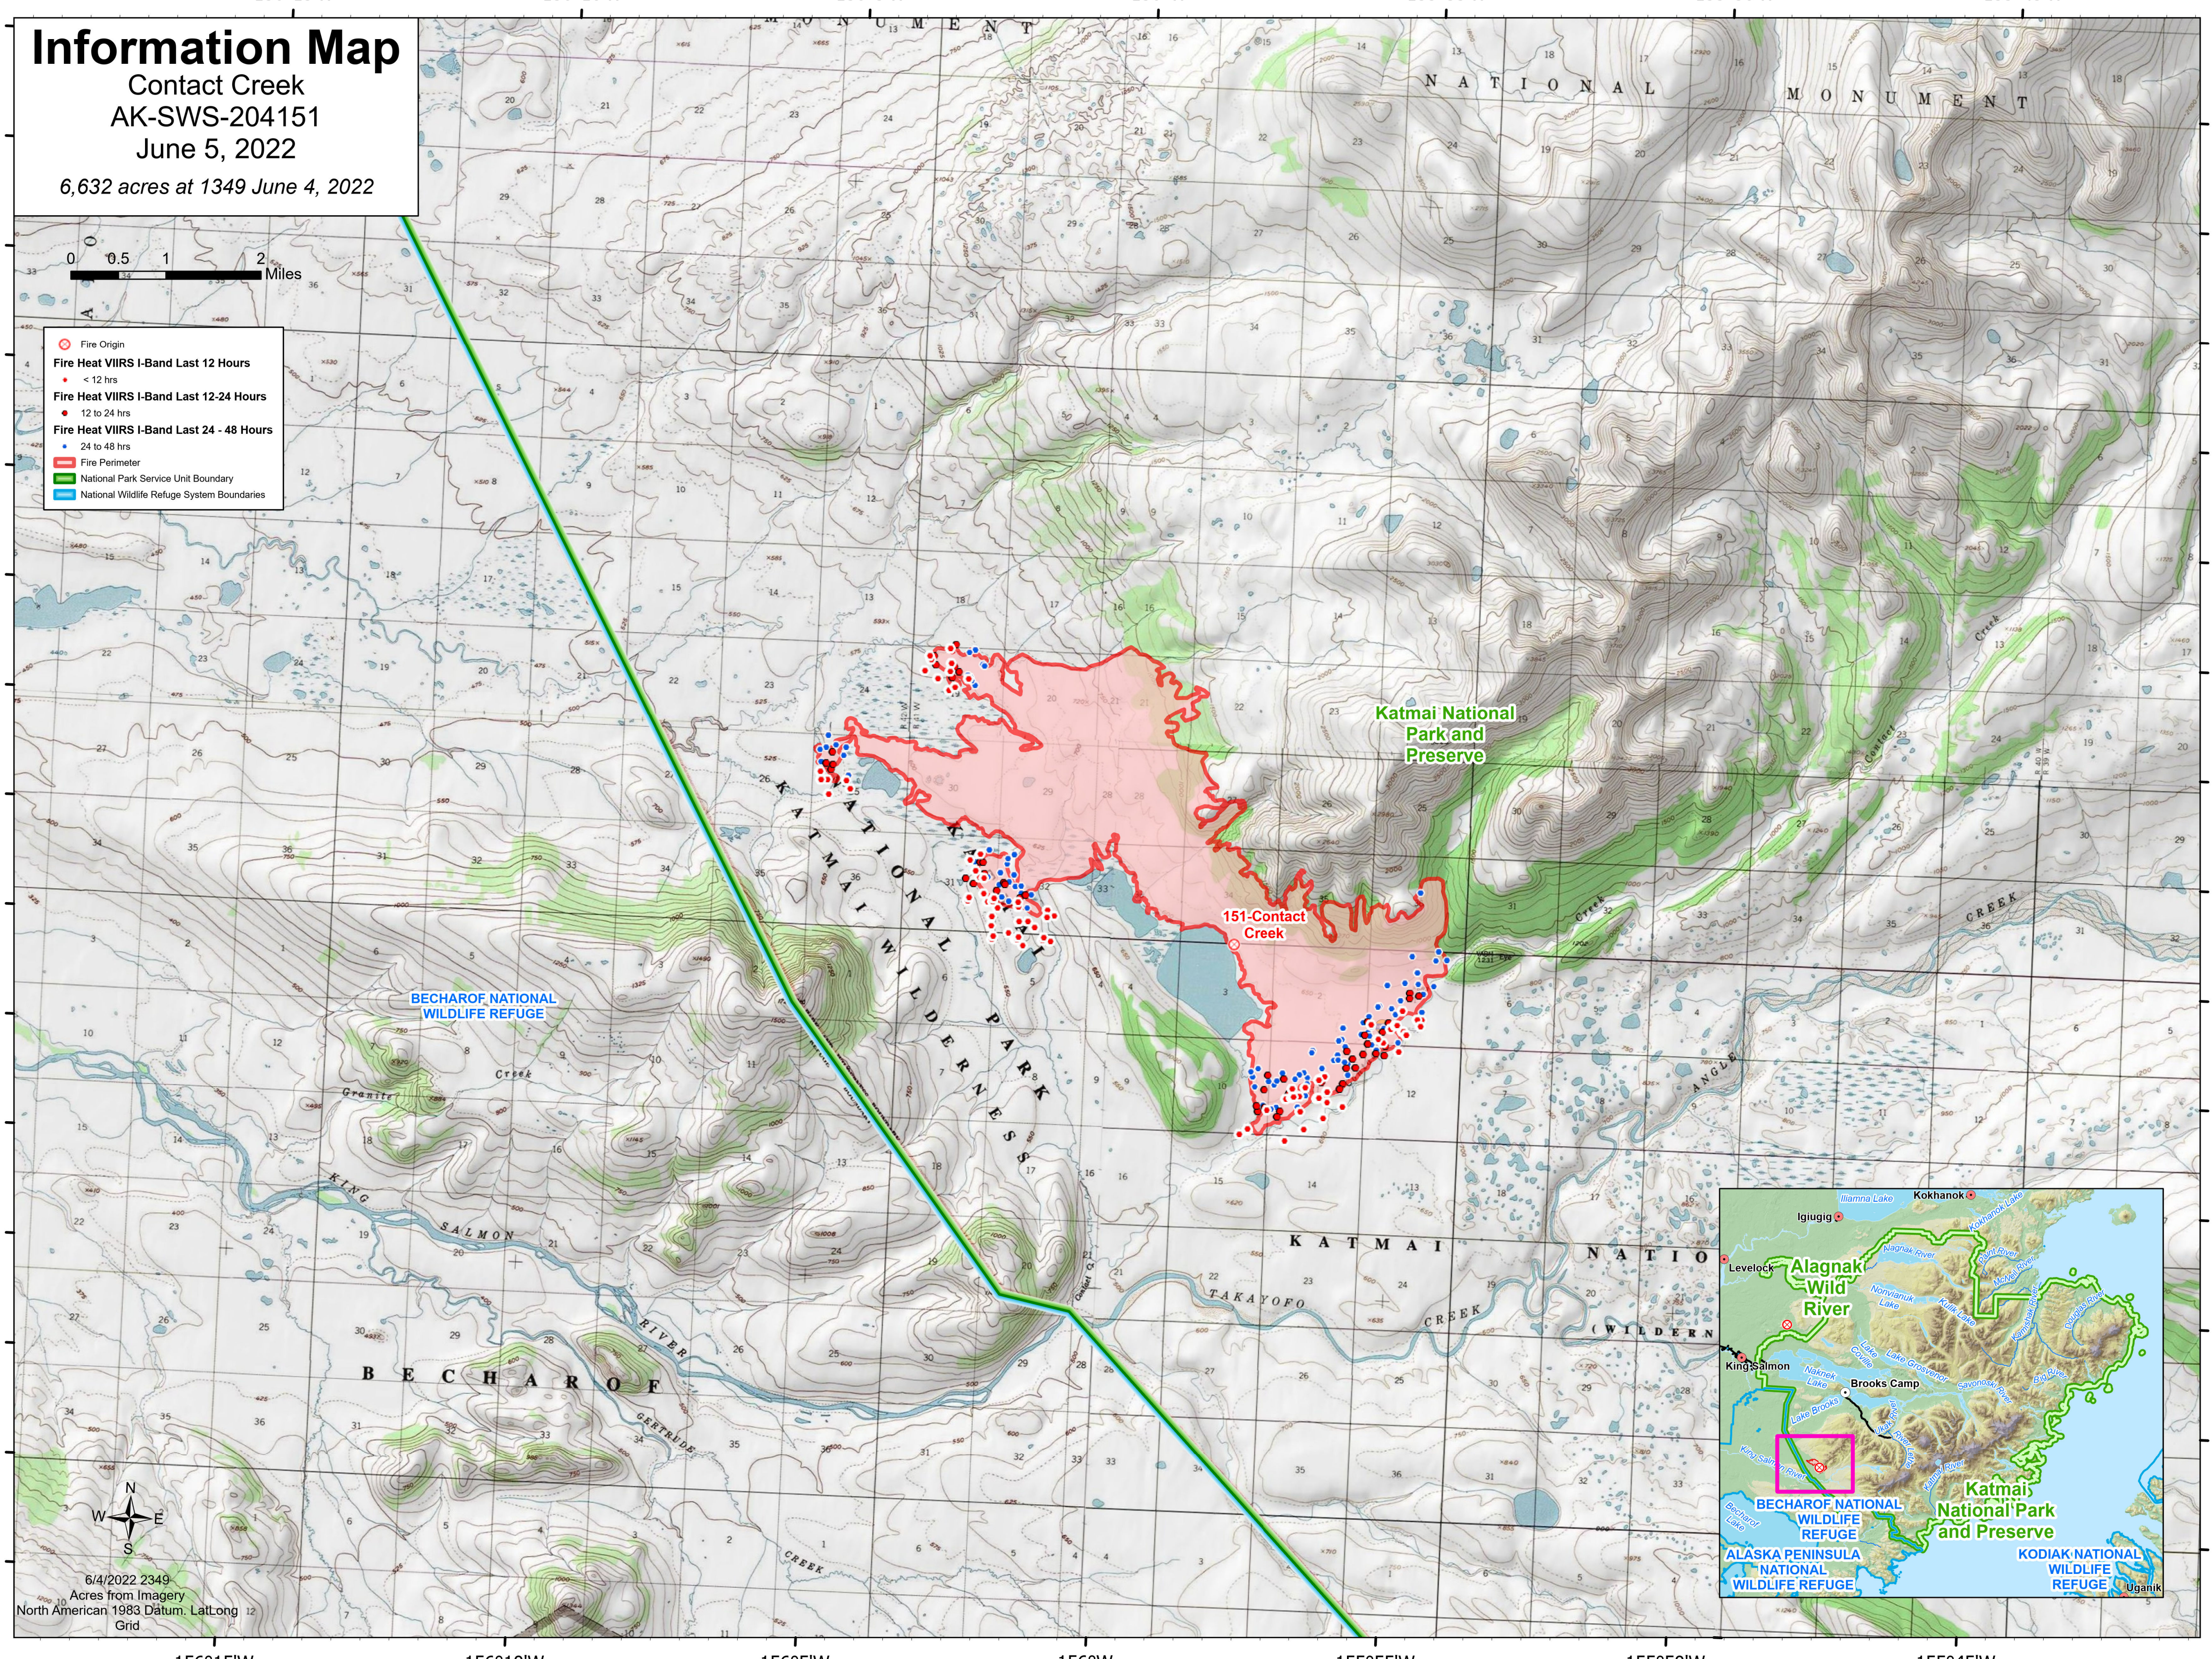

# Information Map

Contact Creek  
AK-SWS-204151  
June 5, 2022  
6,632 acres at 1349 June 4, 2022

- Fire Origin
- Fire Heat VIIRS I-Band Last 12 Hours
- Fire Heat VIIRS I-Band Last 12-24 Hours
- Fire Heat VIIRS I-Band Last 24 - 48 Hours
- Fire Perimeter
- National Park Service Unit Boundary
- National Wildlife Refuge System Boundaries

6/4/2022 2349  
Acres from Imagery  
North American 1983 Datum, LatLong 12  
Grid