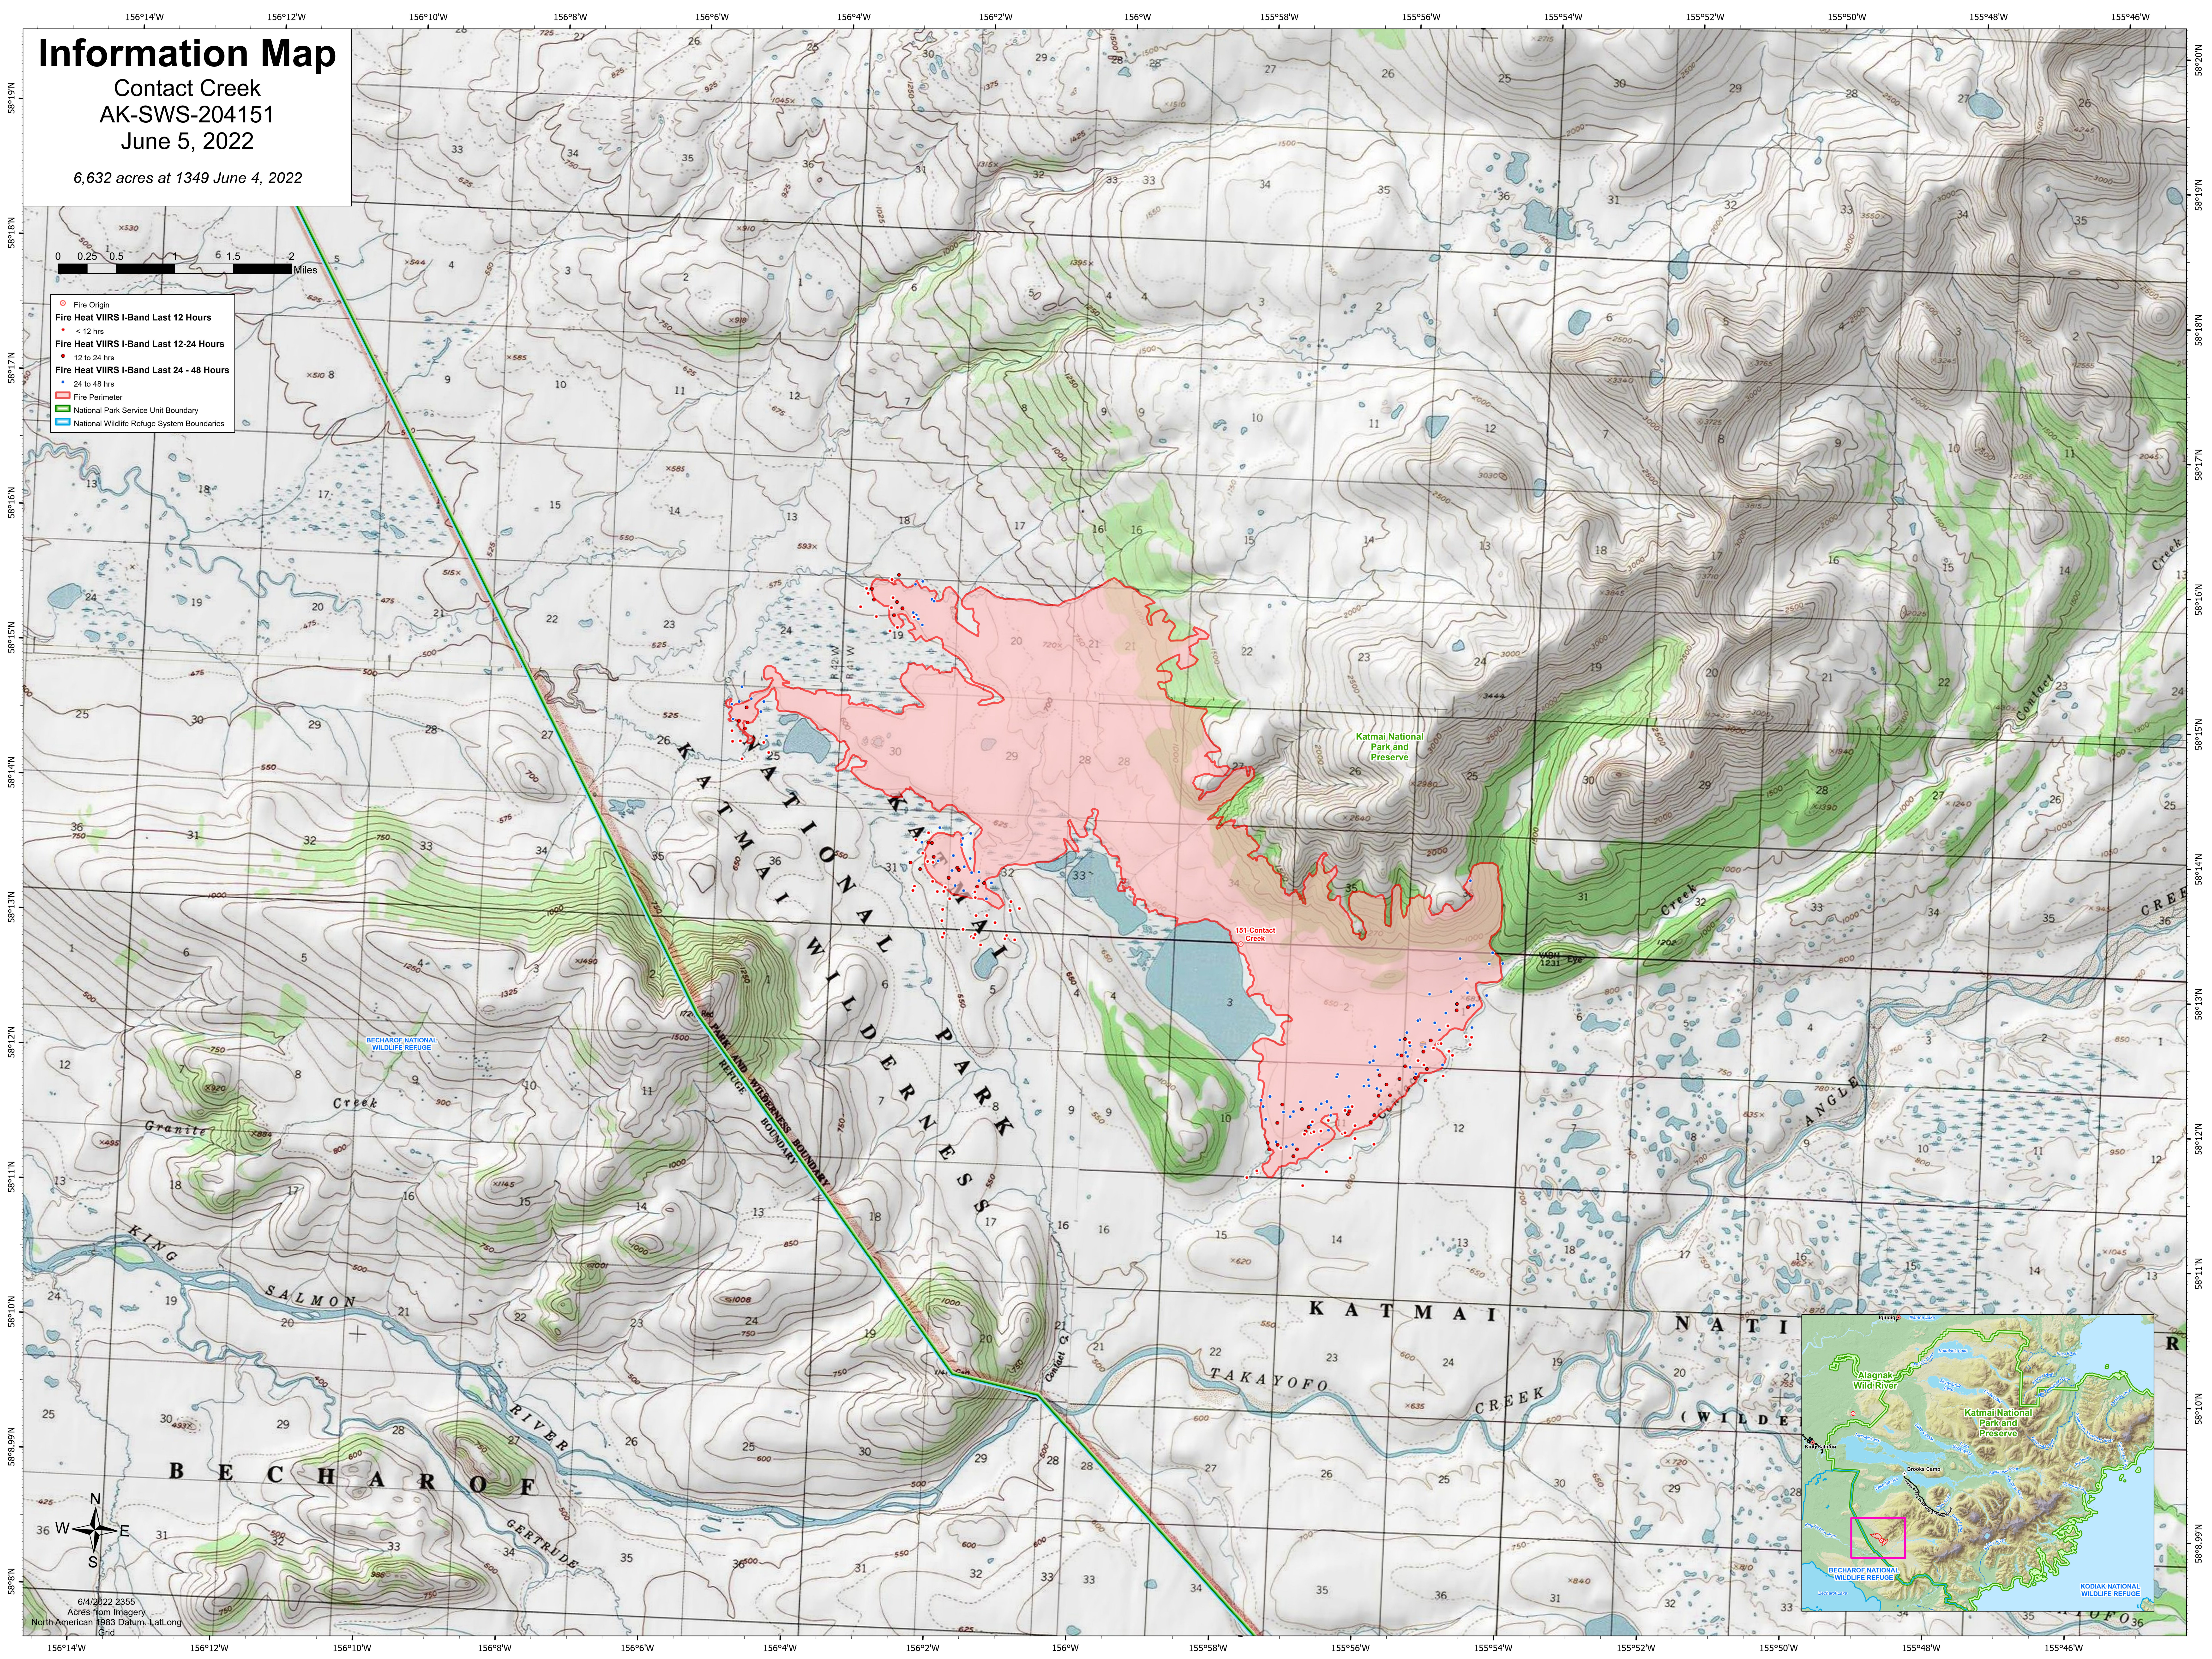

# Information Map

Contact Creek  
AK-SWS-204151  
June 5, 2022

6,632 acres at 1349 June 4, 2022

- Fire Origin
- Fire Heat VIIRS I-Band Last 12 Hours
- Fire Heat VIIRS I-Band Last 12-24 Hours
- Fire Heat VIIRS I-Band Last 24 - 48 Hours
- Fire Perimeter
- ▭ National Park Service Unit Boundary
- ▭ National Wildlife Refuge System Boundaries

6/4/2022 2355  
Acres from Imagery  
North American 1983 Datum, Lat/Long  
Grid