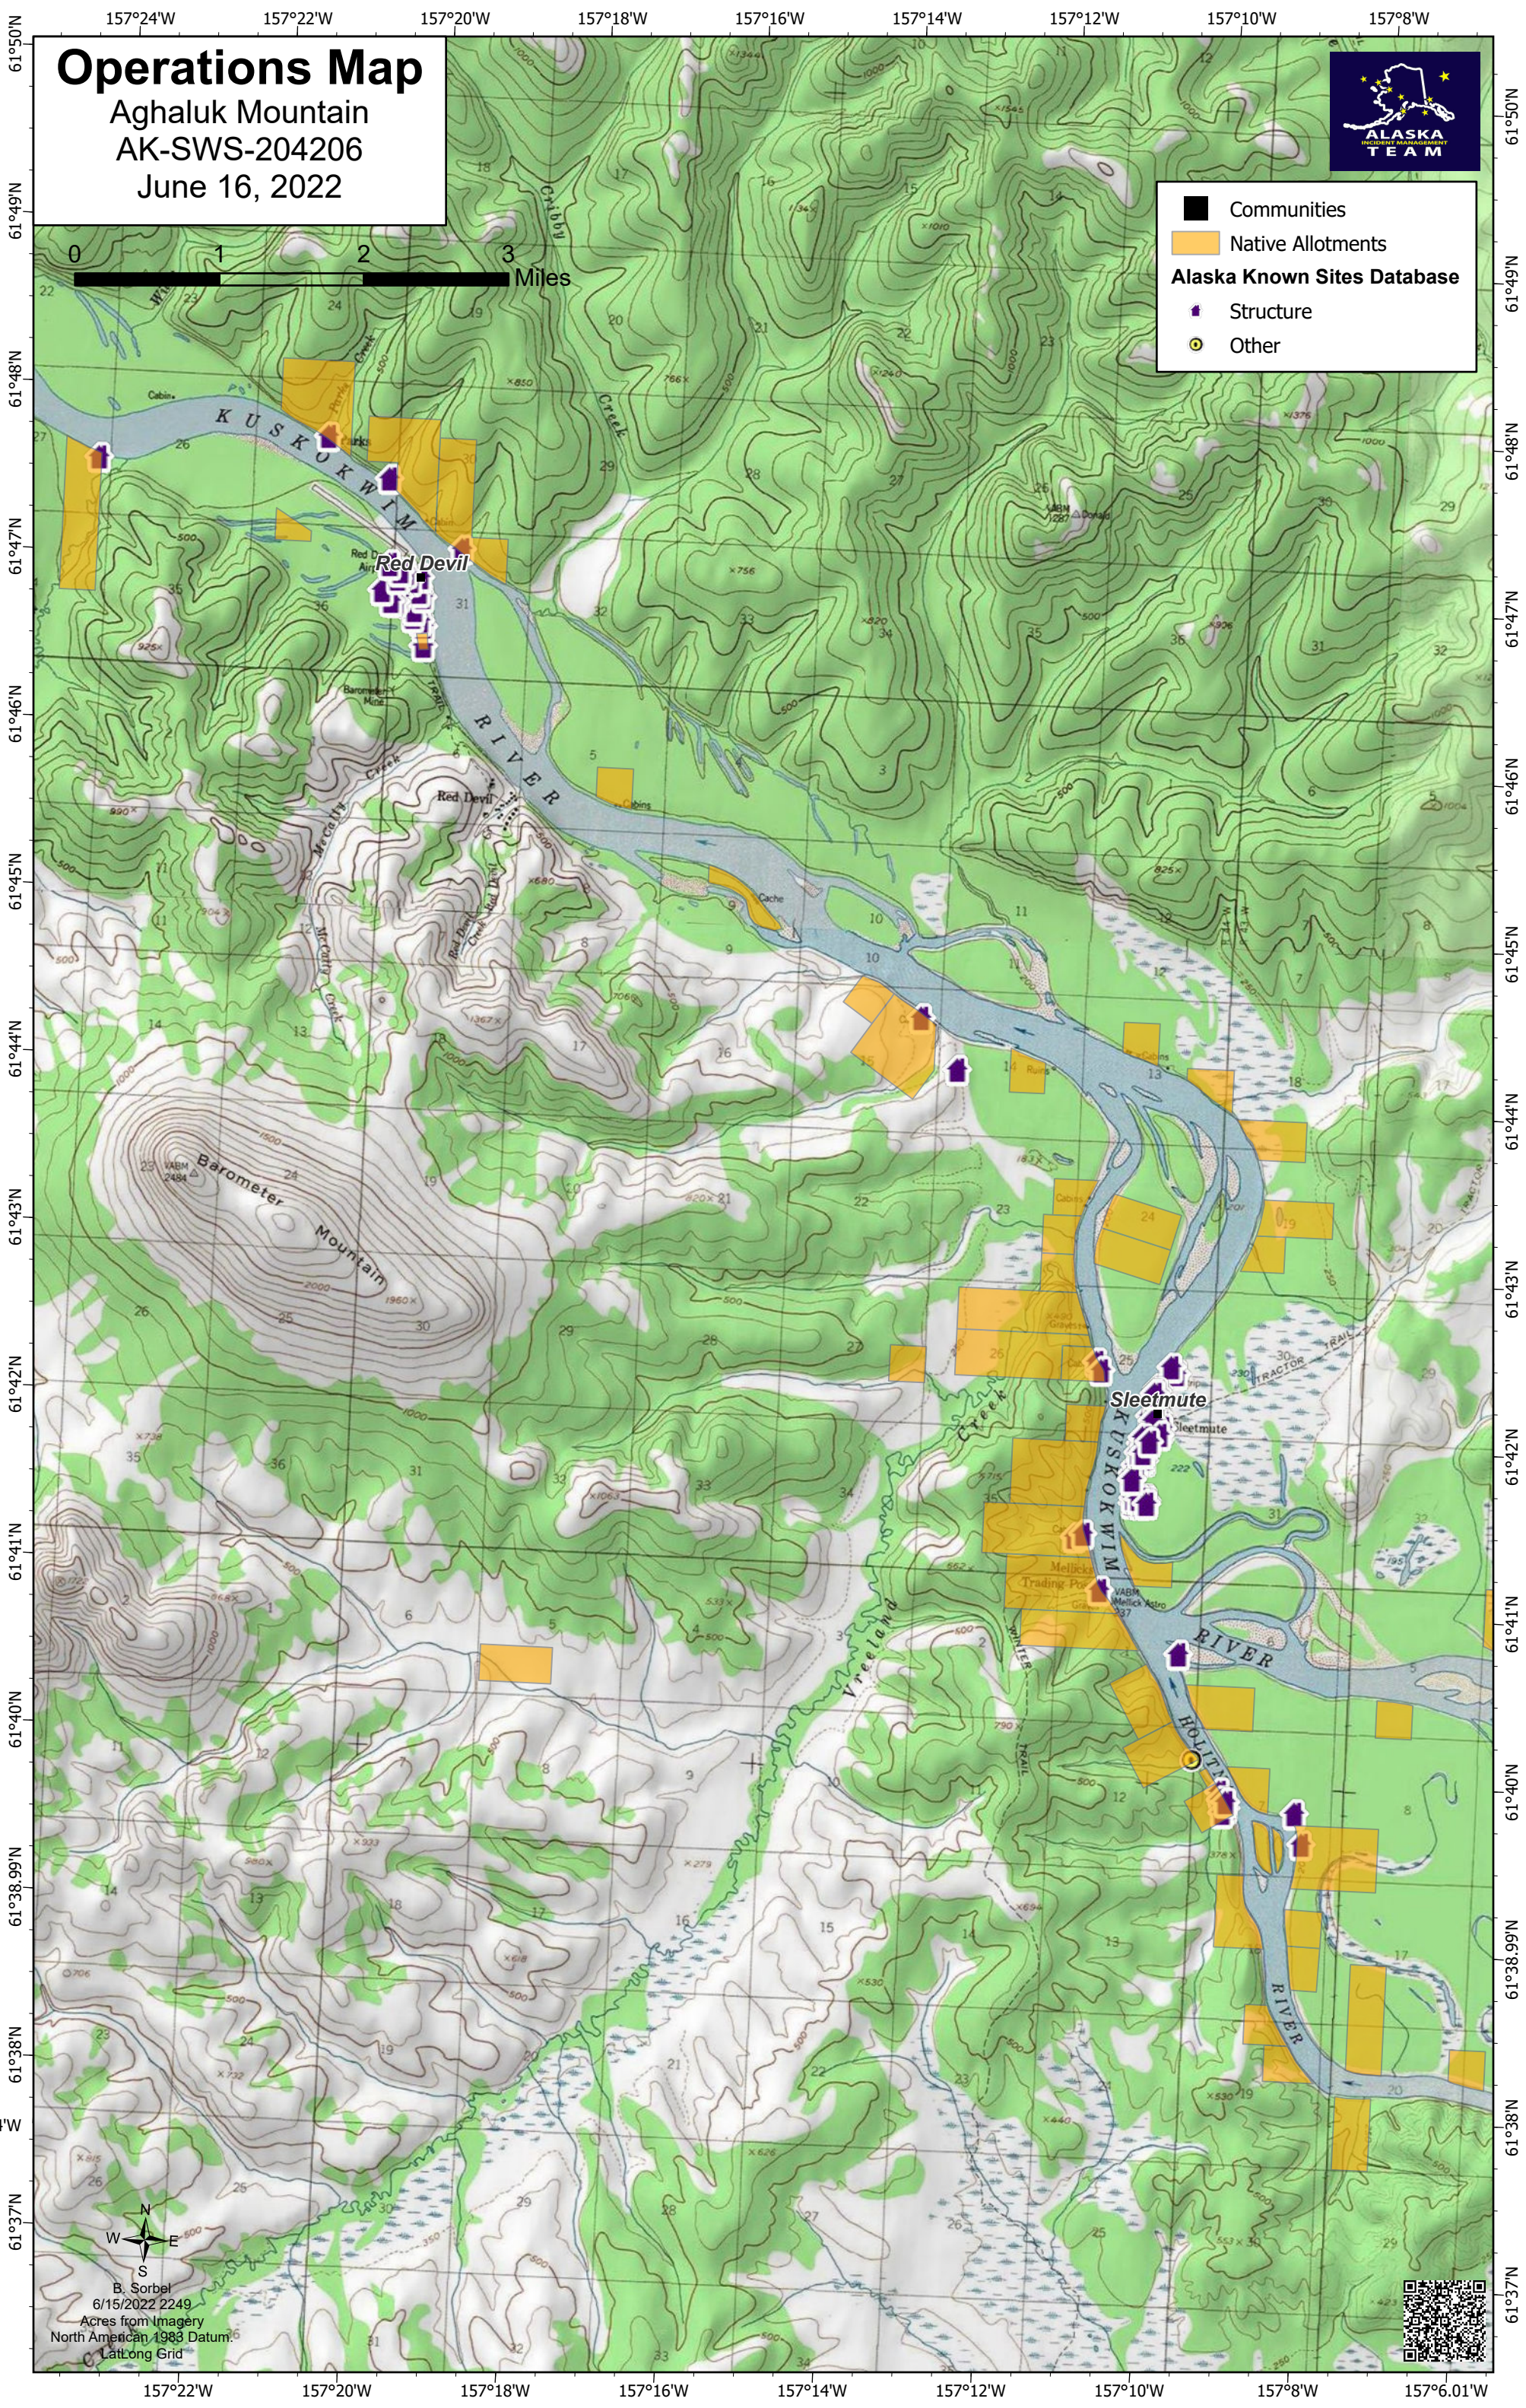

Operations Map

Aghaluk Mountain
AK-SWS-204206
June 16, 2022

- Communities
- Native Allotments
- Alaska Known Sites Database
 - Structure
 - Other

0 1 2 3 Miles

B. Sorbel
6/15/2022 2249
Acres from Imagery
North American 1983 Datum
Lattong Grid